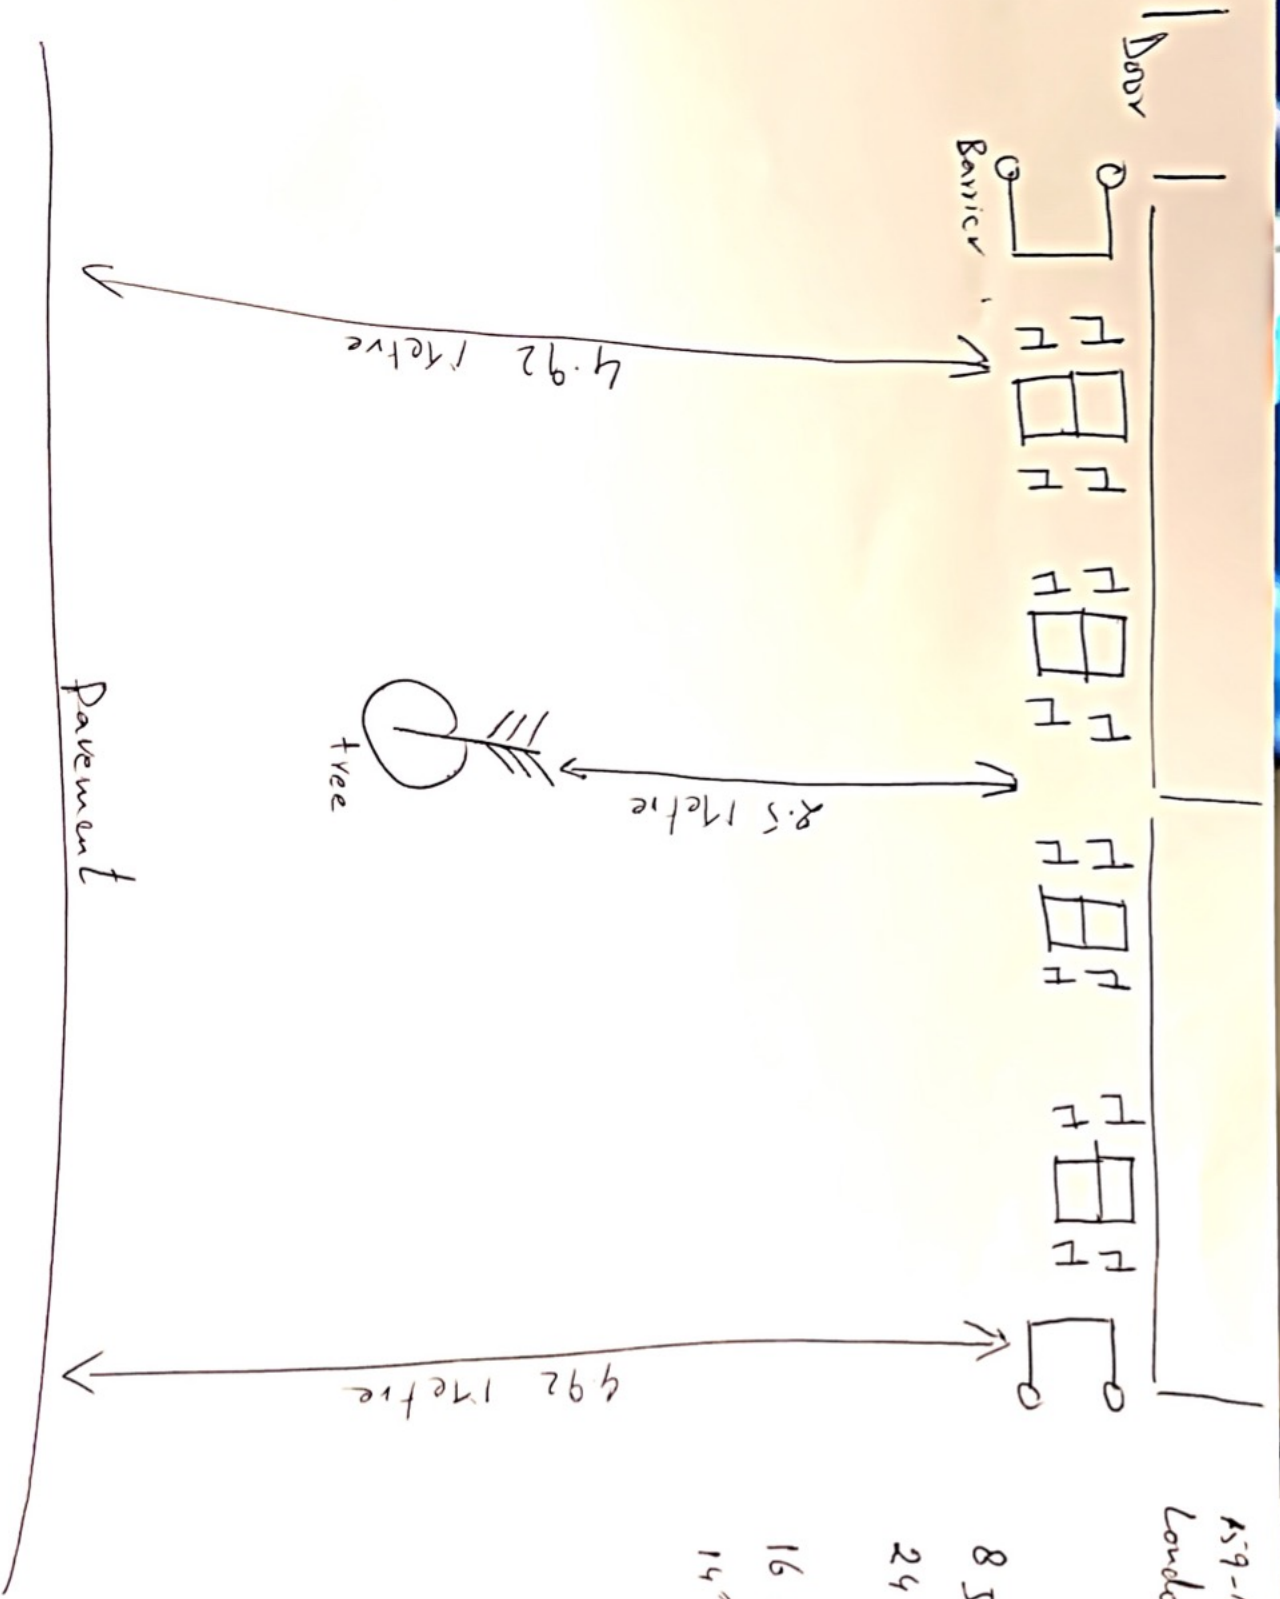

A59-161 KINGSCROSS Rd
London WC1X 9AN

8 Joined table

24" x 24" inch each

16 chairs

14" x 14" inch each

Road