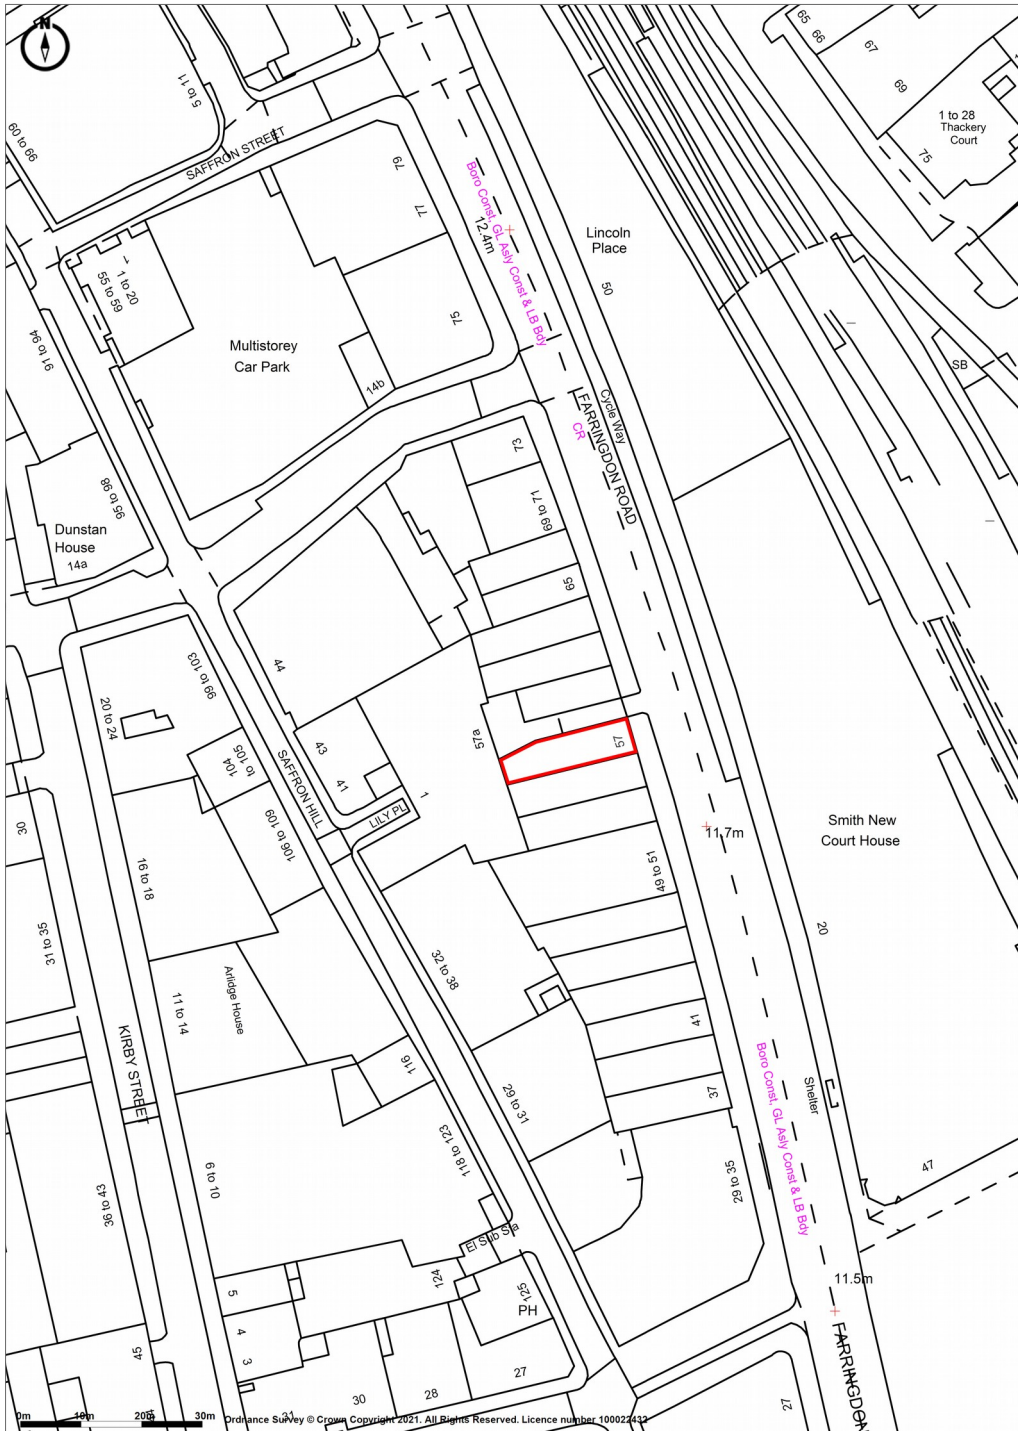

57 Farrington Road, London, EC1M 3JB

Promap

LANDMARK INFORMATION

Ordnance Survey Crown Copyright 2021. All rights reserved.

Licence number 100022432.

Plotted Scale - 1:1250. Paper Size - A4