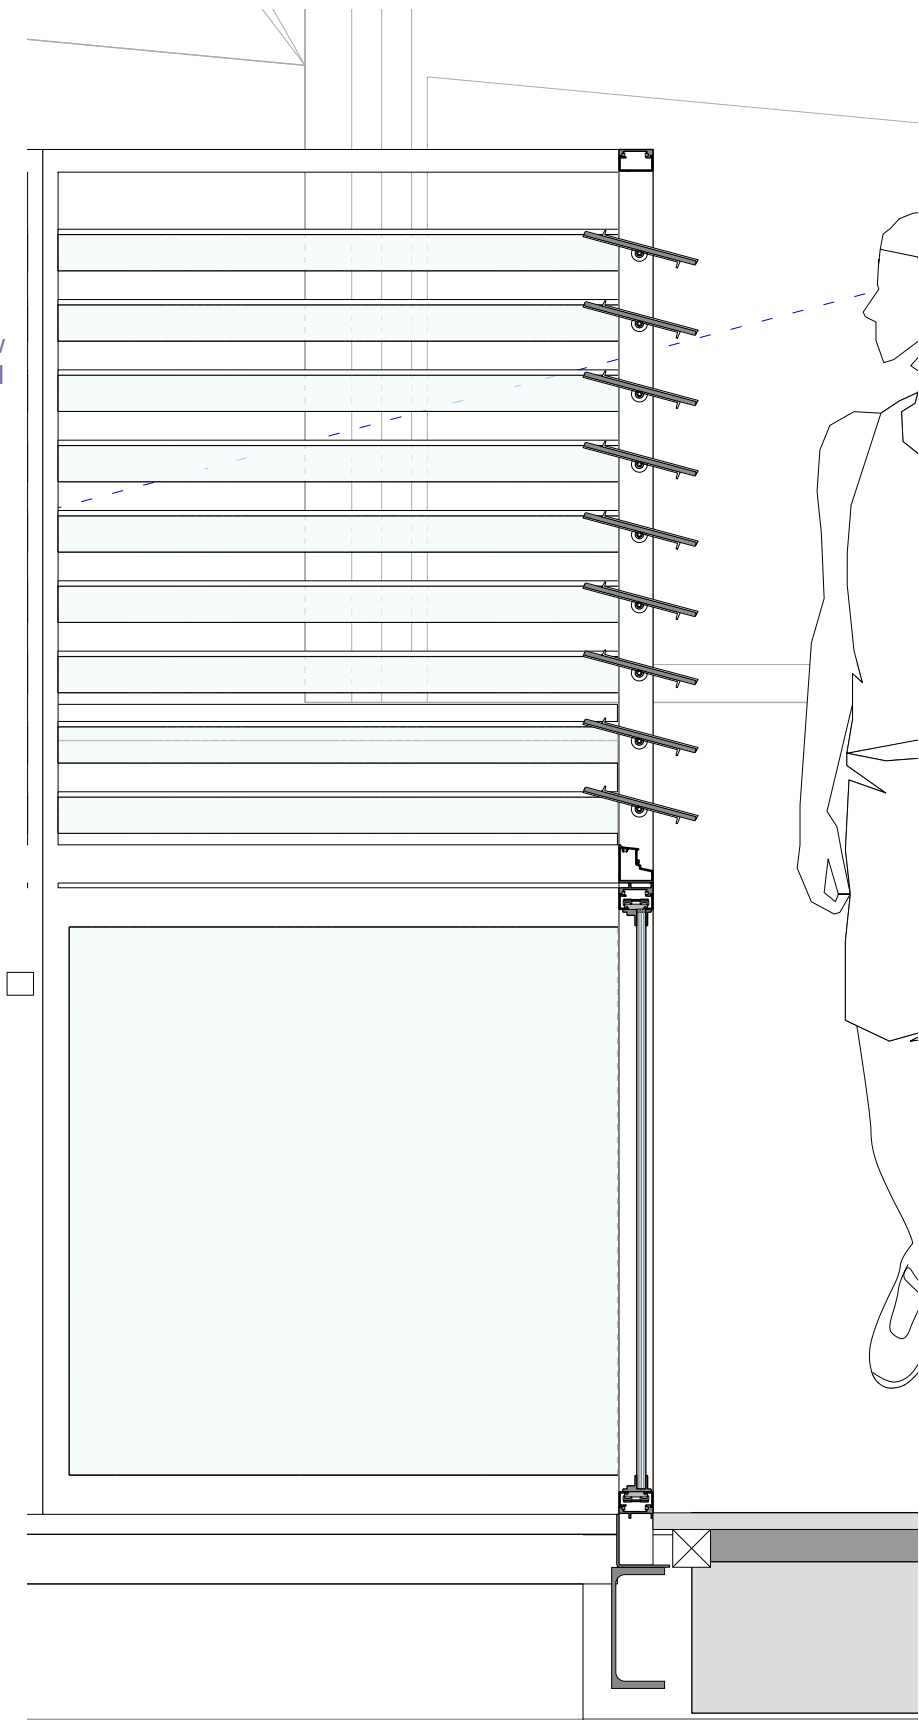

naco

Weatherbeta - Single glazed Glass Louvre

SECTION THROUGH BALCONY BALUSTRADE WITH PRIVACY SCREEN
scale 1:5 @ A1 size

PLAN OF WINDOW WITH PRIVACY SCREEN scale 1:2 @ A1 size

SCREEN SECTION scale 1:2 @ A1 size