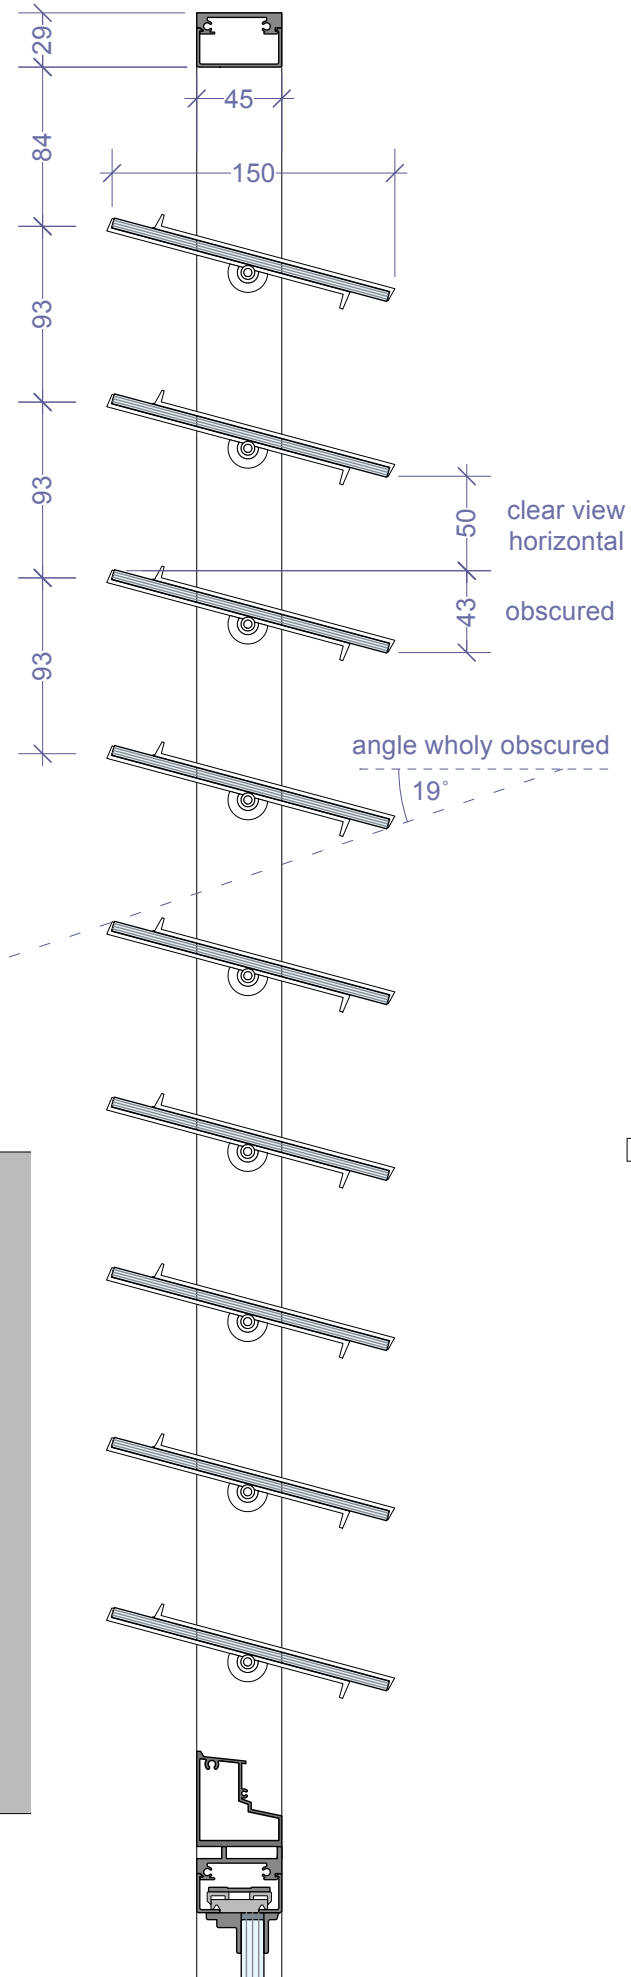

naco

Weatherbeta - Single glazed Glass Louvre

SECTION THROUGH BALCONY BALUSTRADE WITH PRIVACY SCREEN
scale 1:5 @ A1 size

PLAN OF WINDOW WITH PRIVACY SCREEN scale 1:2 @ A1 size

SCREEN SECTION scale 1:2 @ A1 size