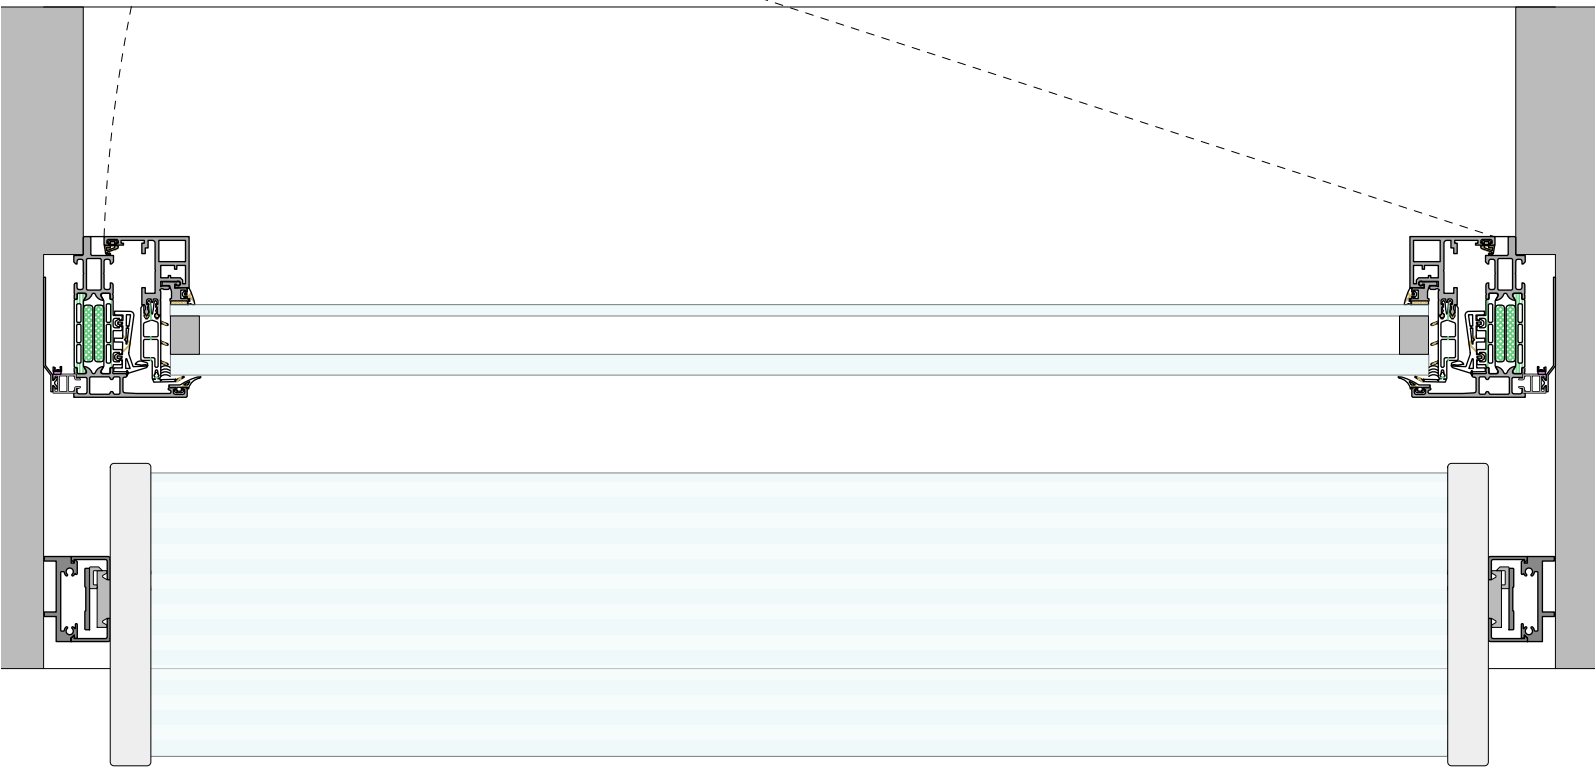

naco

Weatherbeta - Single glazed Glass Louvre

SECTION THROUGH BALCONY BALUSTRADE WITH PRIVACY SCREEN
scale 1:5 @ A1 size

PLAN OF WINDOW WITH PRIVACY SCREEN scale 1:2 @ A1 size

SCREEN SECTION scale 1:2 @ A1 size