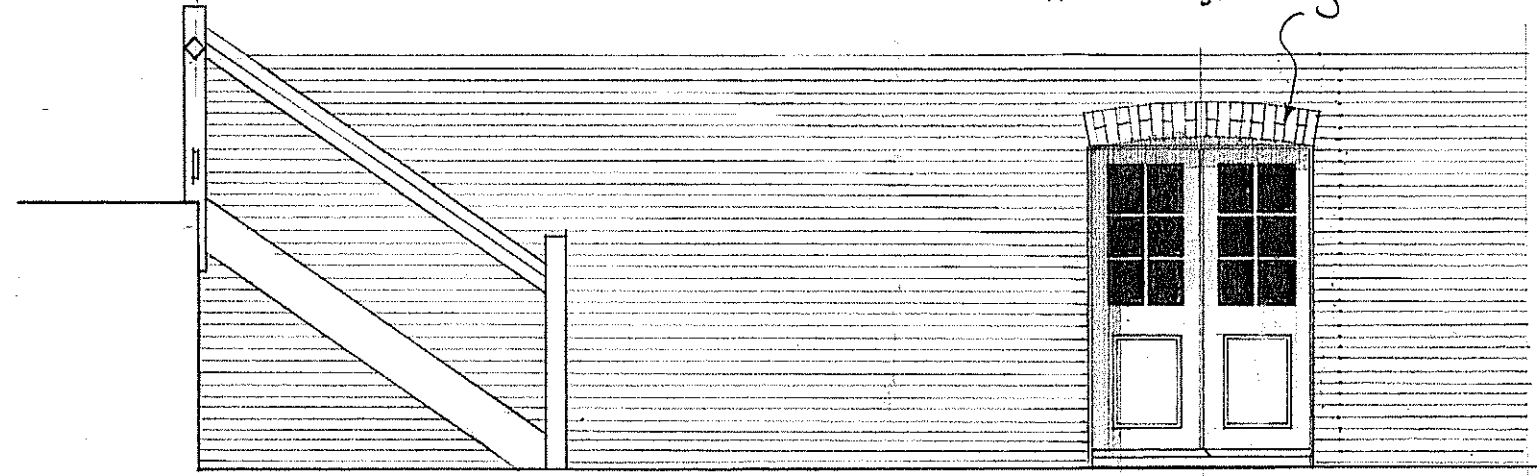

JACK STRAWS CASTLE HAMPSHIRE  
LISO SCALE PROPOSED GLAZED DOOR

AS PROPOSED GLAZED DOORS IN EXISTING OPENING

NORTH ELEVATION

SCALE OF METERS

QUINLAN TERRY ARCHITECTS - LLP  
OLD EXCHANGE, HIGH STREET, DEDHAM, COLCHESTER, ESSEX, CO7 6HA.  
19 NOVEMBER 2021  
SCALE - 1:50