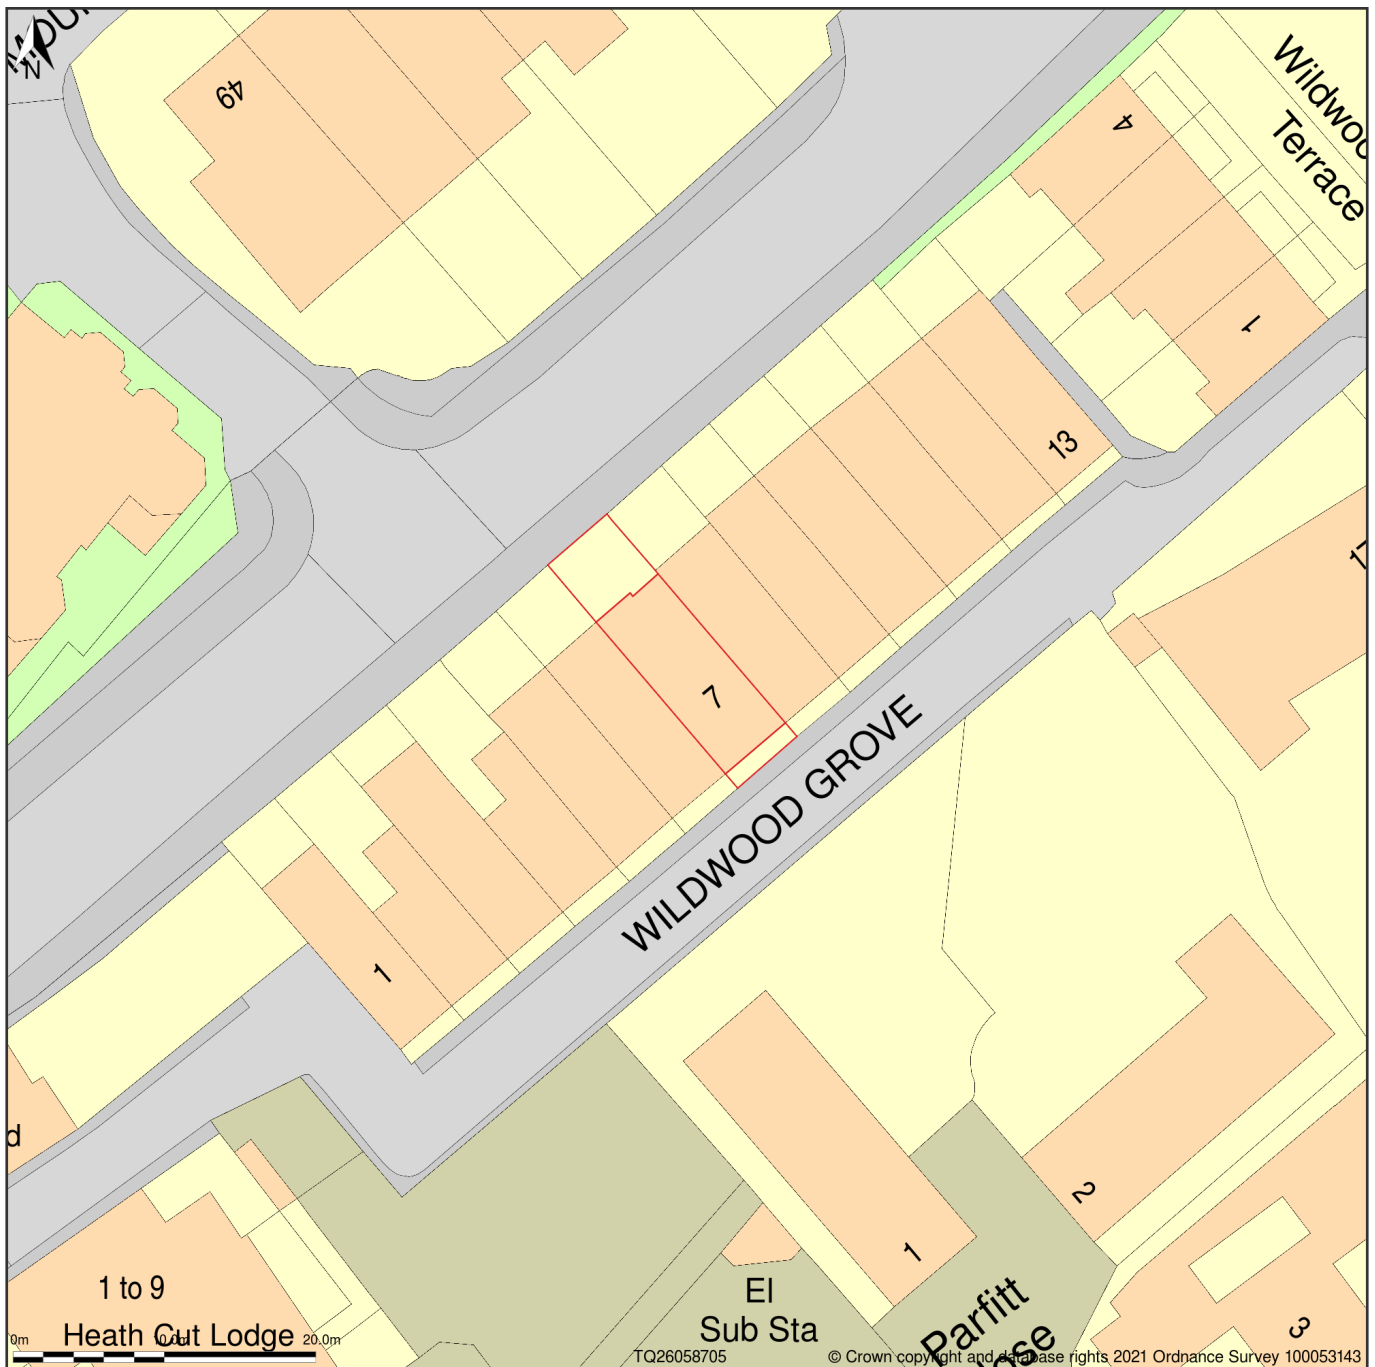

7, Wildwood Grove, London, Camden, NW3 7HU

Block Plan shows area bounded by: 526009.92, 187012.97 526099.92, 187102.97 (at a scale of 1:500), OSGridRef: TQ26058705. The representation of a road, track or path is no evidence of a right of way. The representation of features as lines is no evidence of a property boundary.

Produced on 23rd Dec 2021 from the Ordnance Survey National Geographic Database and incorporating surveyed revision available at this date. Reproduction in whole or part is prohibited without the prior permission of Ordnance Survey. © Crown copyright 2021. Supplied by <https://www.buyaplan.co.uk> digital mapping a licensed Ordnance Survey partner (100053143). Unique plan reference: #00694448-B85AAC