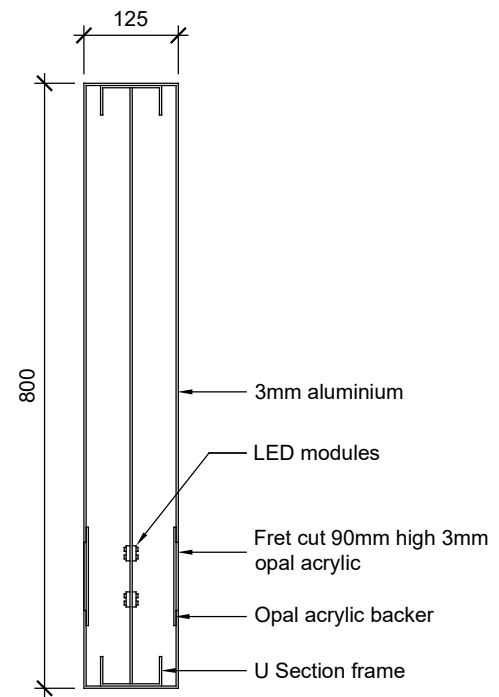

Notes

01 Projecting Sign Section
1:10

02 Fascia Sign Section
1:10

Rev.	Date	Notes
A	20.12.21	Internal illumination to fascia sign section omitted.

Chord Design

t: 020 3397 1998
w: www.chord-design.co.uk
1st floor blenheim house
1 blenheim road epsom kt19 9ap

Project Unit 2 199 West End Lane, NW6 2LJ

Title Signage Sections

Scale 1:10 @A3	Drawn by	Date 13-09-21
-------------------	----------	------------------

Drawing No. CD-133-28-G03	Rev. A
------------------------------	-----------