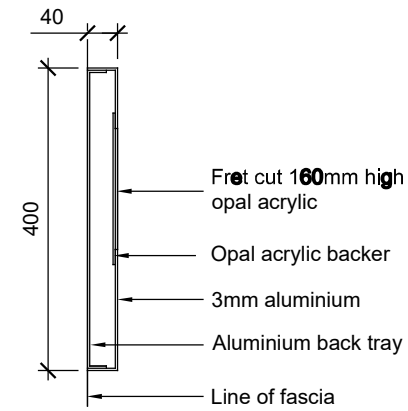

Notes

01 Projecting Sign Section
1:10

02 Fascia Sign Section
1:10

Rev.	Date	Notes
A	20.12.21	Internal illumination to fascia sign section omitted.

Chord Design

t: 020 3397 1998
w: www.chord-design.co.uk
1st floor blenheim house
1 blenheim road epsom kt19 9ap

Project Unit 2 199 West End Lane, NW6 2LJ

Title Signage Sections

Scale 1:10 @A3	Drawn by	Date 13-09-21
-------------------	----------	------------------

Drawing No. CD-133-28-G03	Rev. A
------------------------------	-----------