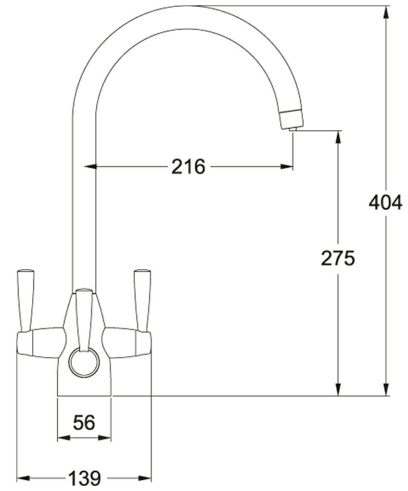

Doric Swivel Spout SilkSteel | 120.0615.359

FAMILY : **Filtered Water Taps** | SERIE : **Doric** | MODEL : **Swivel Spout** | FINISH : **SilkSteel** | INSTALLATION TYPE : **Sink/Worktop** | INSTALLATION TYPE : **Sink/Worktop**

NB PREVIOUS FUN NUMBER PRIOR TO JANUARY 2021 WAS 120.0180.357

TECHNICAL DATA

Version	Swivel Spout
Handle Width	139.00 mm
Height Overall	404.00 mm
Height to End of Spout	275.00 mm
Spout reach	216.00 mm
Hot Flow Rate at 0.3 bar	3.90 litres/min
Suitable for low pressure system	No
Remarks	The minimum bar pressure for FilterFlow is 1 bar hot and 1 bar cold. Maximum pressure is 5 bar
Type	Quarter Turn Ceramic Disc
Price	£936.00