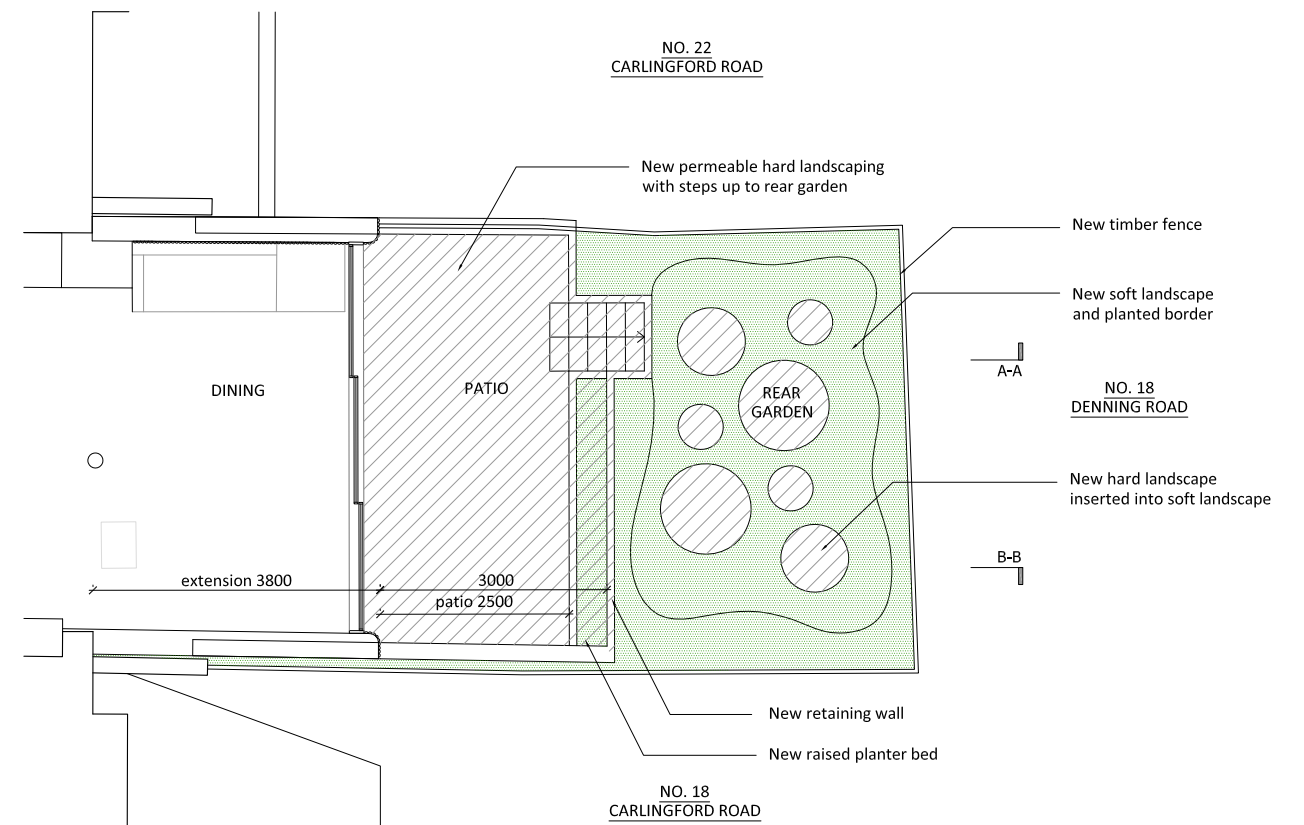

PROPOSED REAR EXTENSION ROOF / REAR GARDEN PLAN

EXISTING PATIO AND REAR GARDEN PLAN

PROPOSED PATIO AND REAR GARDEN PLAN

FOR PLANNING

 <p>153b Melrose Avenue London NW2 4NA info@hatterwan.com</p>	<p>Copyright © Hatterwan Architects Ltd This drawing is the copyright and design right of Hatterwan Architects Ltd. It shall not be reproduced, copied, loaned or submitted to any other party without the written consent of Hatterwan Architects Ltd</p>	<p>revisions -</p>	<p>project 20 CARLINGFORD ROAD LONDON NW3 1RX</p>	<p>title EXISTING AND PROPOSED PATIO/REAR GARDEN/EXTENSION ROOF PLANS</p>	<p>drawing no. 2104 /P/ 130 rev -</p>	<p>date 16.12.21</p>	<p>scale 1:100 @ A3</p>
---	--	------------------------	---	---	---	--------------------------	-----------------------------