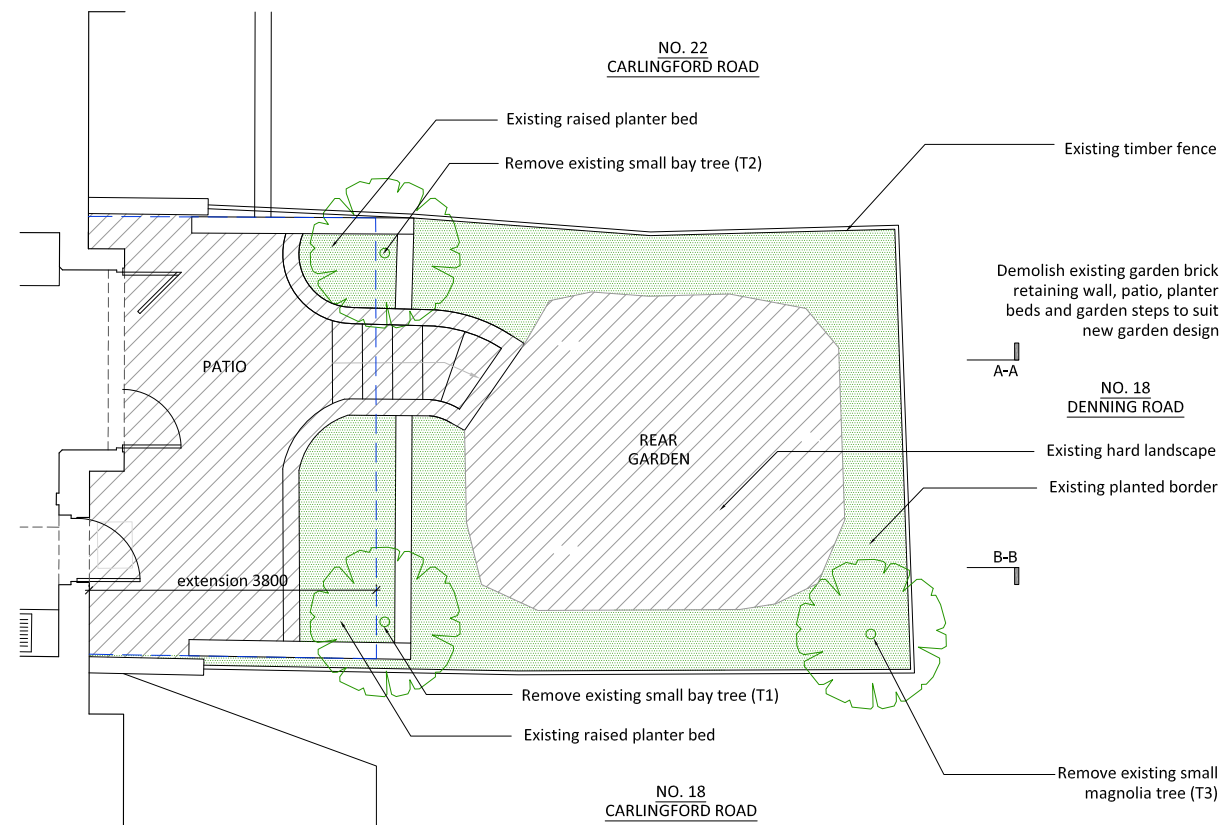

PROPOSED REAR EXTENSION ROOF / REAR GARDEN PLAN

EXISTING PATIO AND REAR GARDEN PLAN

PROPOSED PATIO AND REAR GARDEN PLAN

FOR PLANNING

 <p>153b Melrose Avenue London NW2 4NA info@hatterwan.com</p>	<p>Copyright © Hatterwan Architects Ltd This drawing is the copyright and design right of Hatterwan Architects Ltd. It shall not be reproduced, copied, loaned or submitted to any other party without the written consent of Hatterwan Architects Ltd</p>	<p>revisions -</p>	<p>project 20 CARLINGFORD ROAD LONDON NW3 1RX</p>	<p>title EXISTING AND PROPOSED PATIO/REAR GARDEN/EXTENSION ROOF PLANS</p>	<p>drawing no. 2104 /P/ 130 rev -</p>	<p>date 16.12.21</p>	<p>scale 1:100 @ A3</p>
---	--	------------------------	---	---	---	--------------------------	-----------------------------