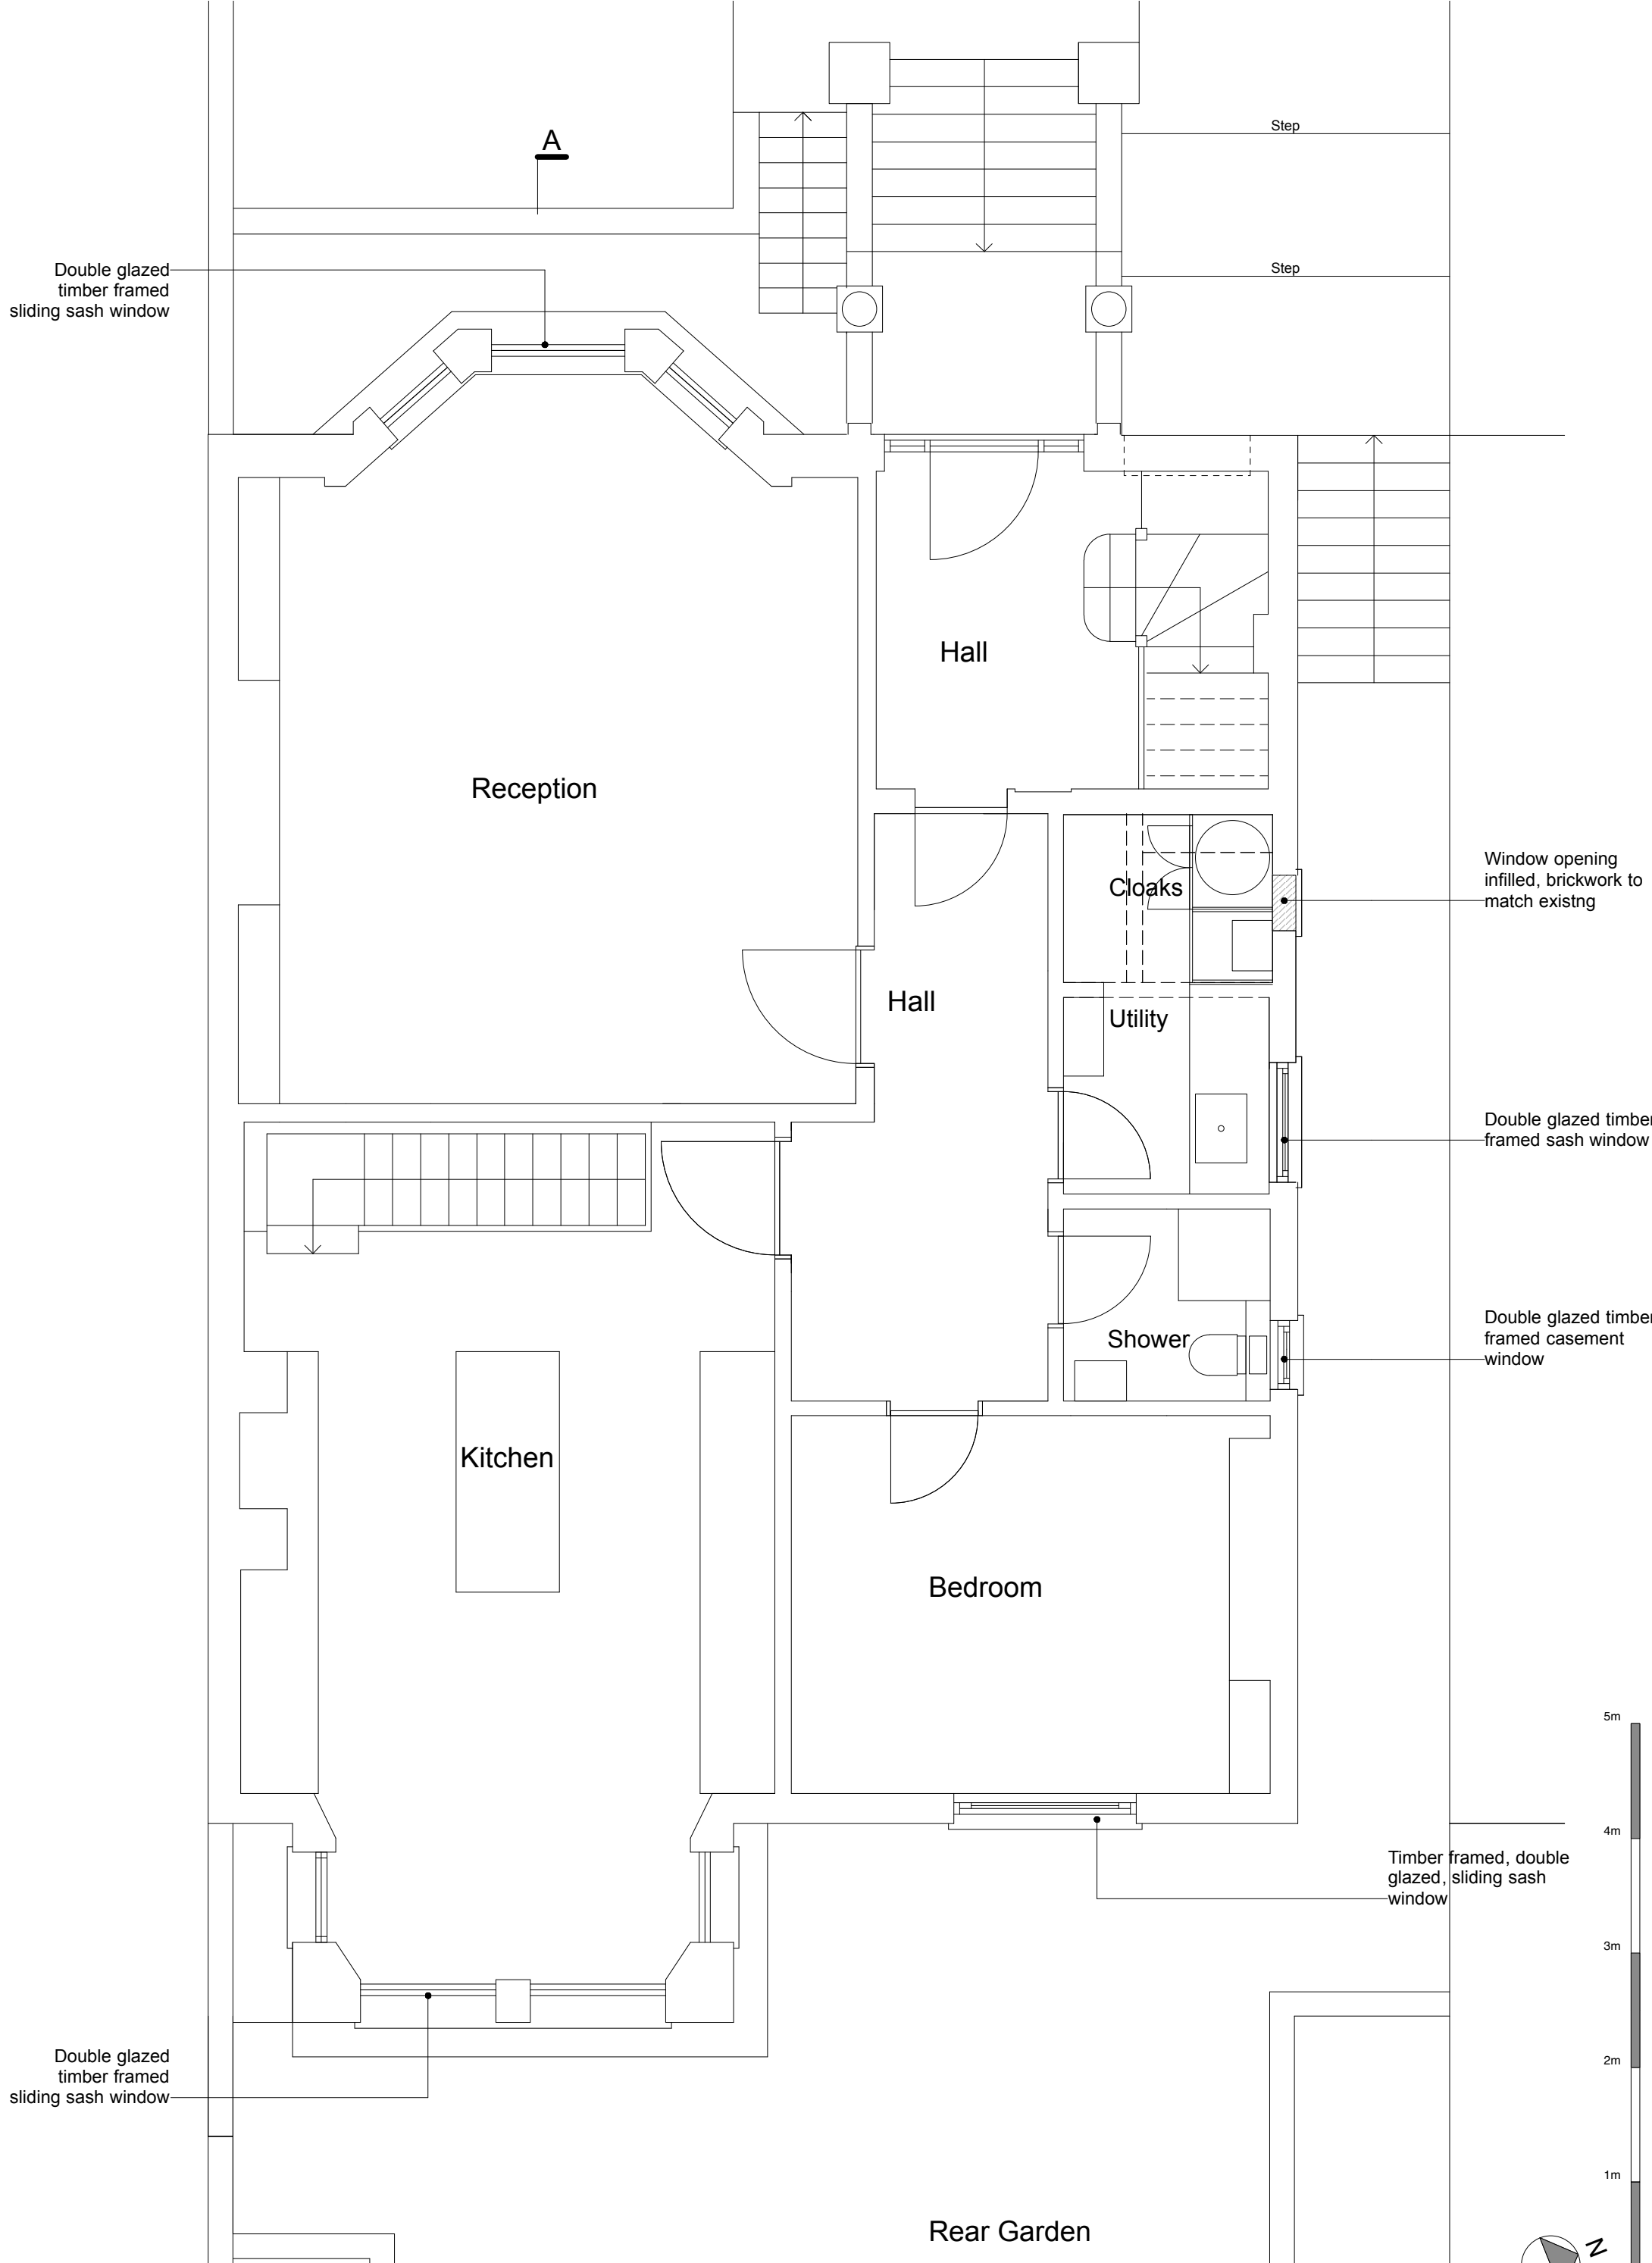

Double glazed timber framed sliding sash window

Double glazed timber framed sash window

Bedroom

Bedroom

Double glazed timber framed casement window

Shower

Double glazed timber framed casement window

Double glazed timber framed casement window

Ensuite

Double glazed timber framed sash window

Reception

Bedroom

Double glazed timber framed sash window with fixed panel below

Double glazed timber framed French doors

Rear Garden

Double glazed timber framed sliding sash window

A

Step

Step

Reception

Hall

Cloaks

Hall

Utility

Window opening infilled, brickwork to match existing

Double glazed timber framed sash window

Shower

Double glazed timber framed casement window

Kitchen

Bedroom

Timber framed, double glazed, sliding sash window