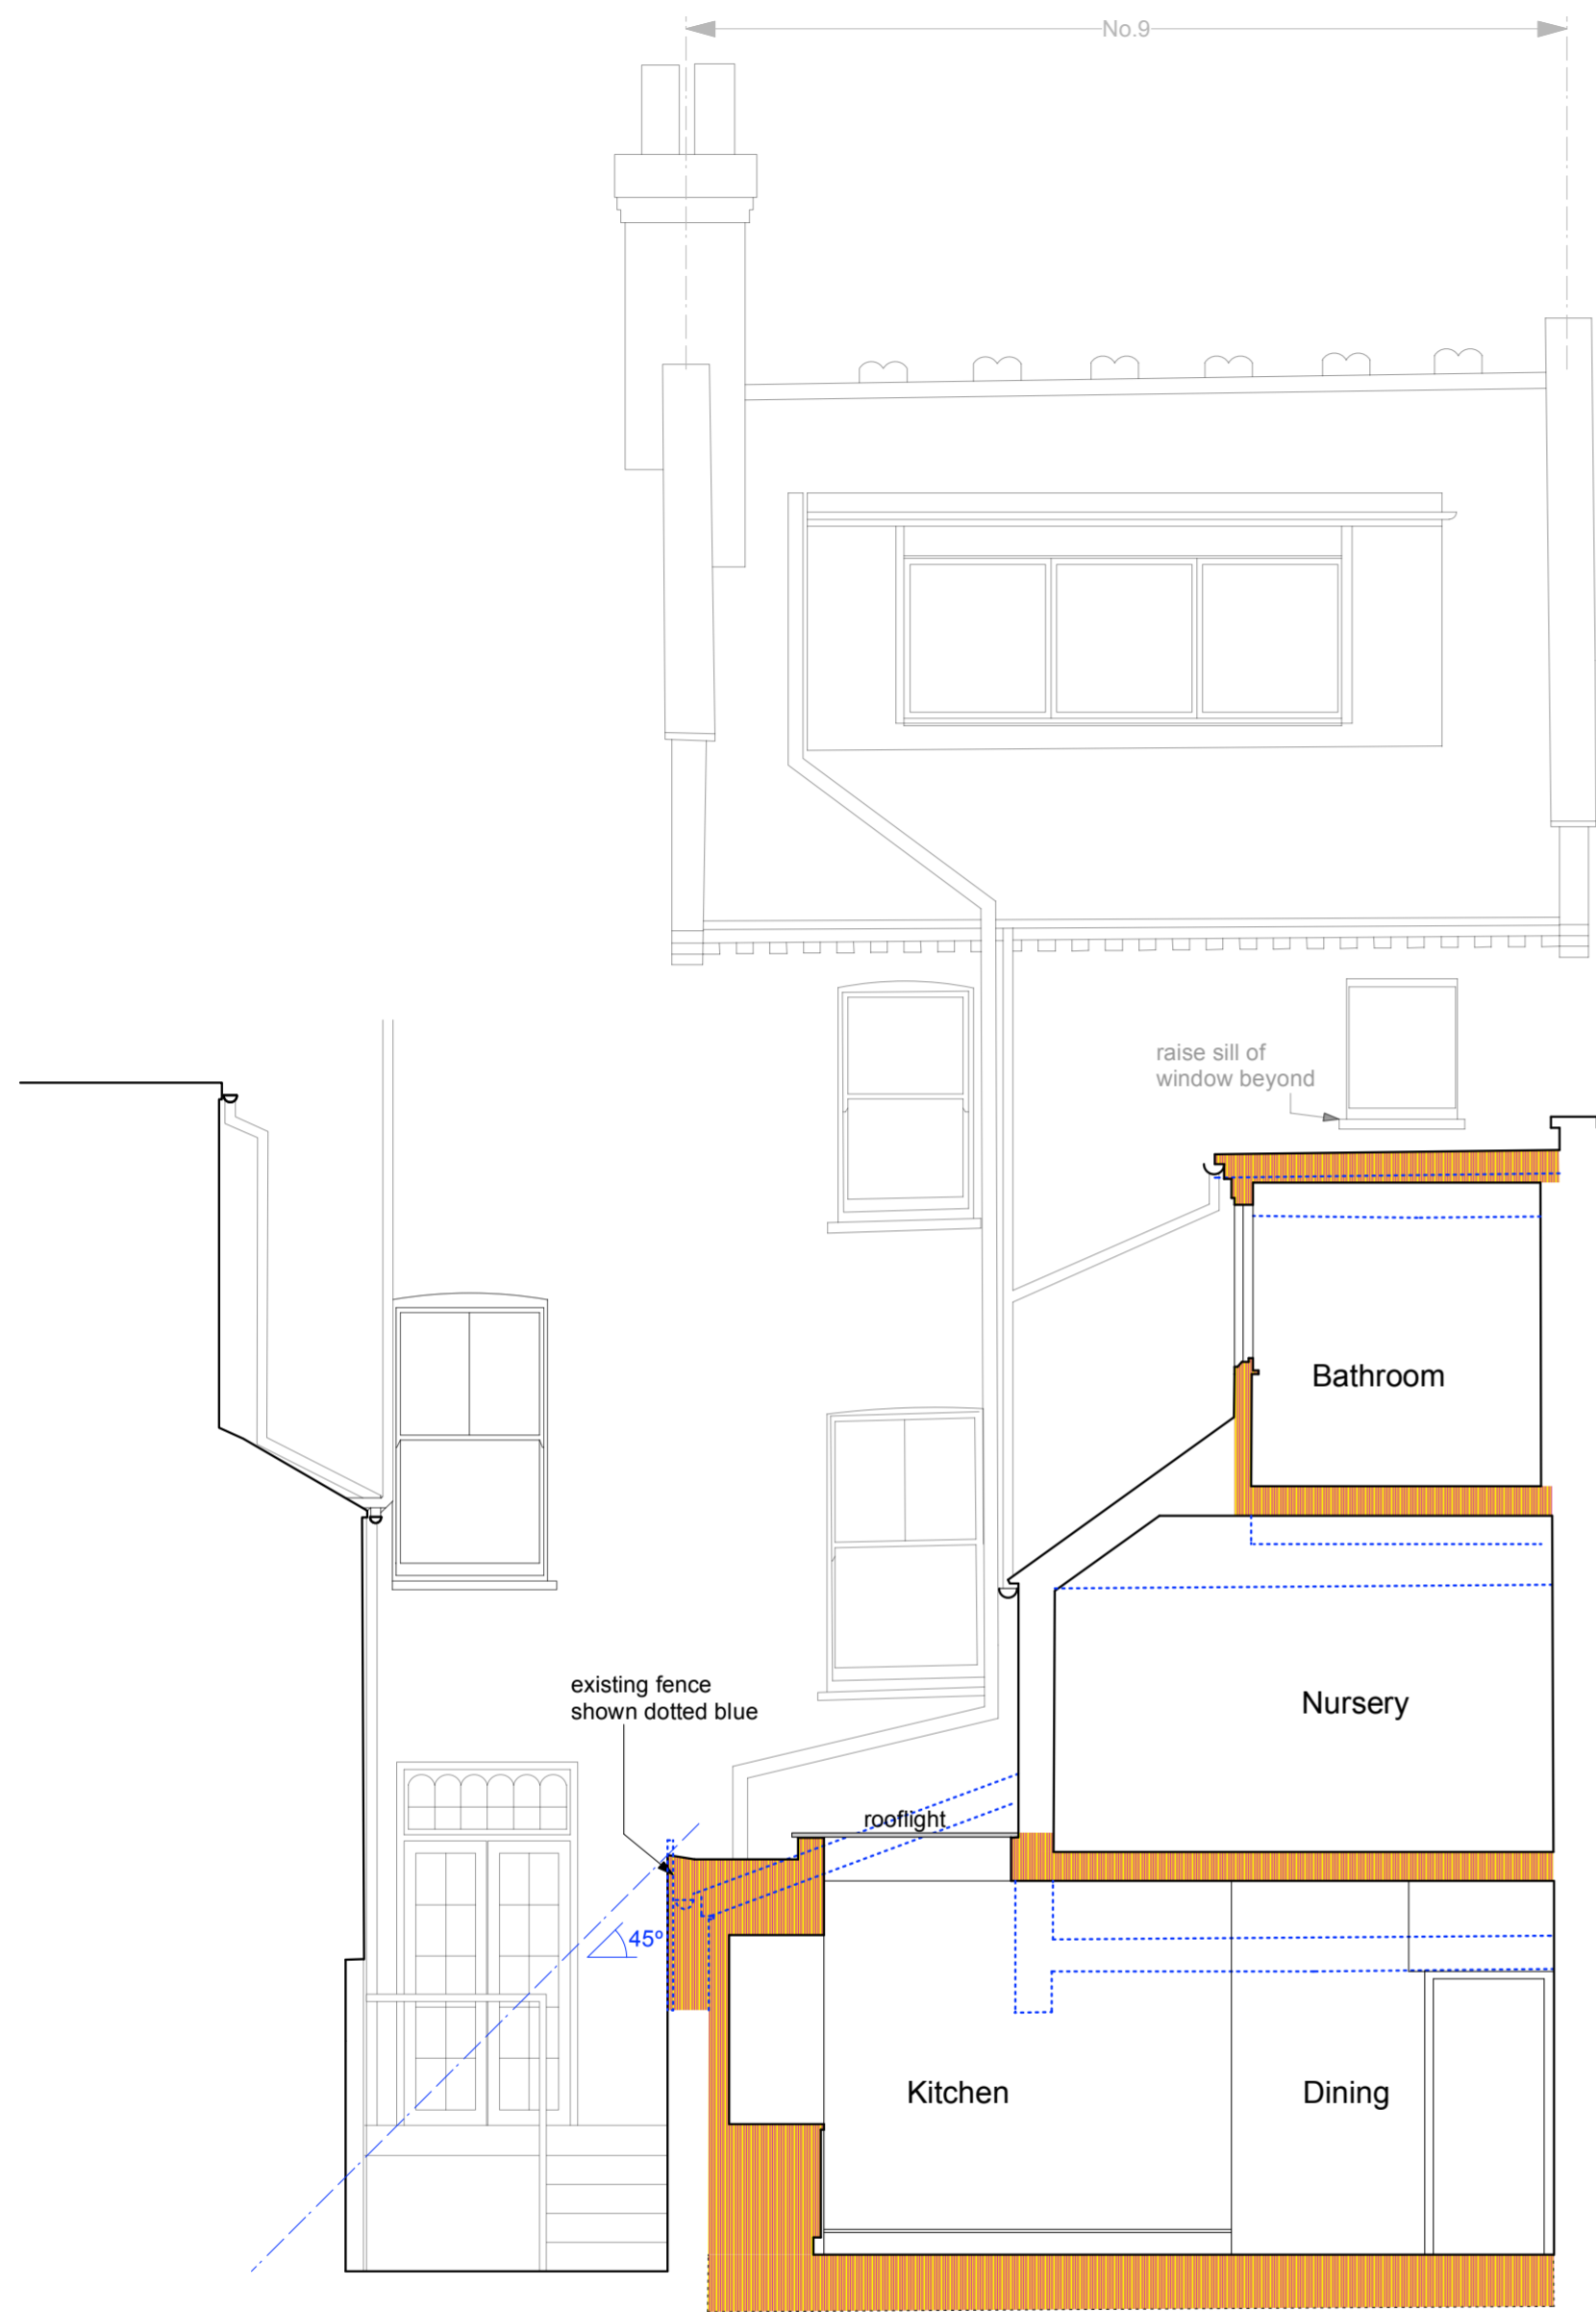

Drawing Ref:  
**1104-AP03A**

Date: January 2021 Scale: 1:50 @ A2 / 1:100 @ A4

Front Elevation

datum 65.00

Rear Elevation

side doors to no.11 ground level to no.11

datum 65.00

----- Existing Walls to be removed  
 Proposed/New Walls  
 Existing Walls

**Proposed Front + Rear Elevations**

Drawing Ref:  
**1104-AP04A**

Date January 2021 Scale 1:50 @ A2 / 1:100 @ A4

Section A - A

Section B-B

R  
E  
A  
R

R  
E  
A  
R

- - - - - Existing Walls to be removed  
 Proposed/New Walls  
 Existing Walls

Proposed Sections A+B

Drawing Ref:  
 1104-AP05

Date January 2021 Scale 1:50 @ A2 / 1:100 @ A4

Section D - D

datum 65.00

Section C - C

datum 65.00

----- Existing Walls to be removed  
 Proposed/New Walls  
 Existing Walls

Proposed Sections C+D

Drawing Ref:  
**1104-AP06**

Date January 2021 Scale 1:50 @ A2 / 1:100 @ A4