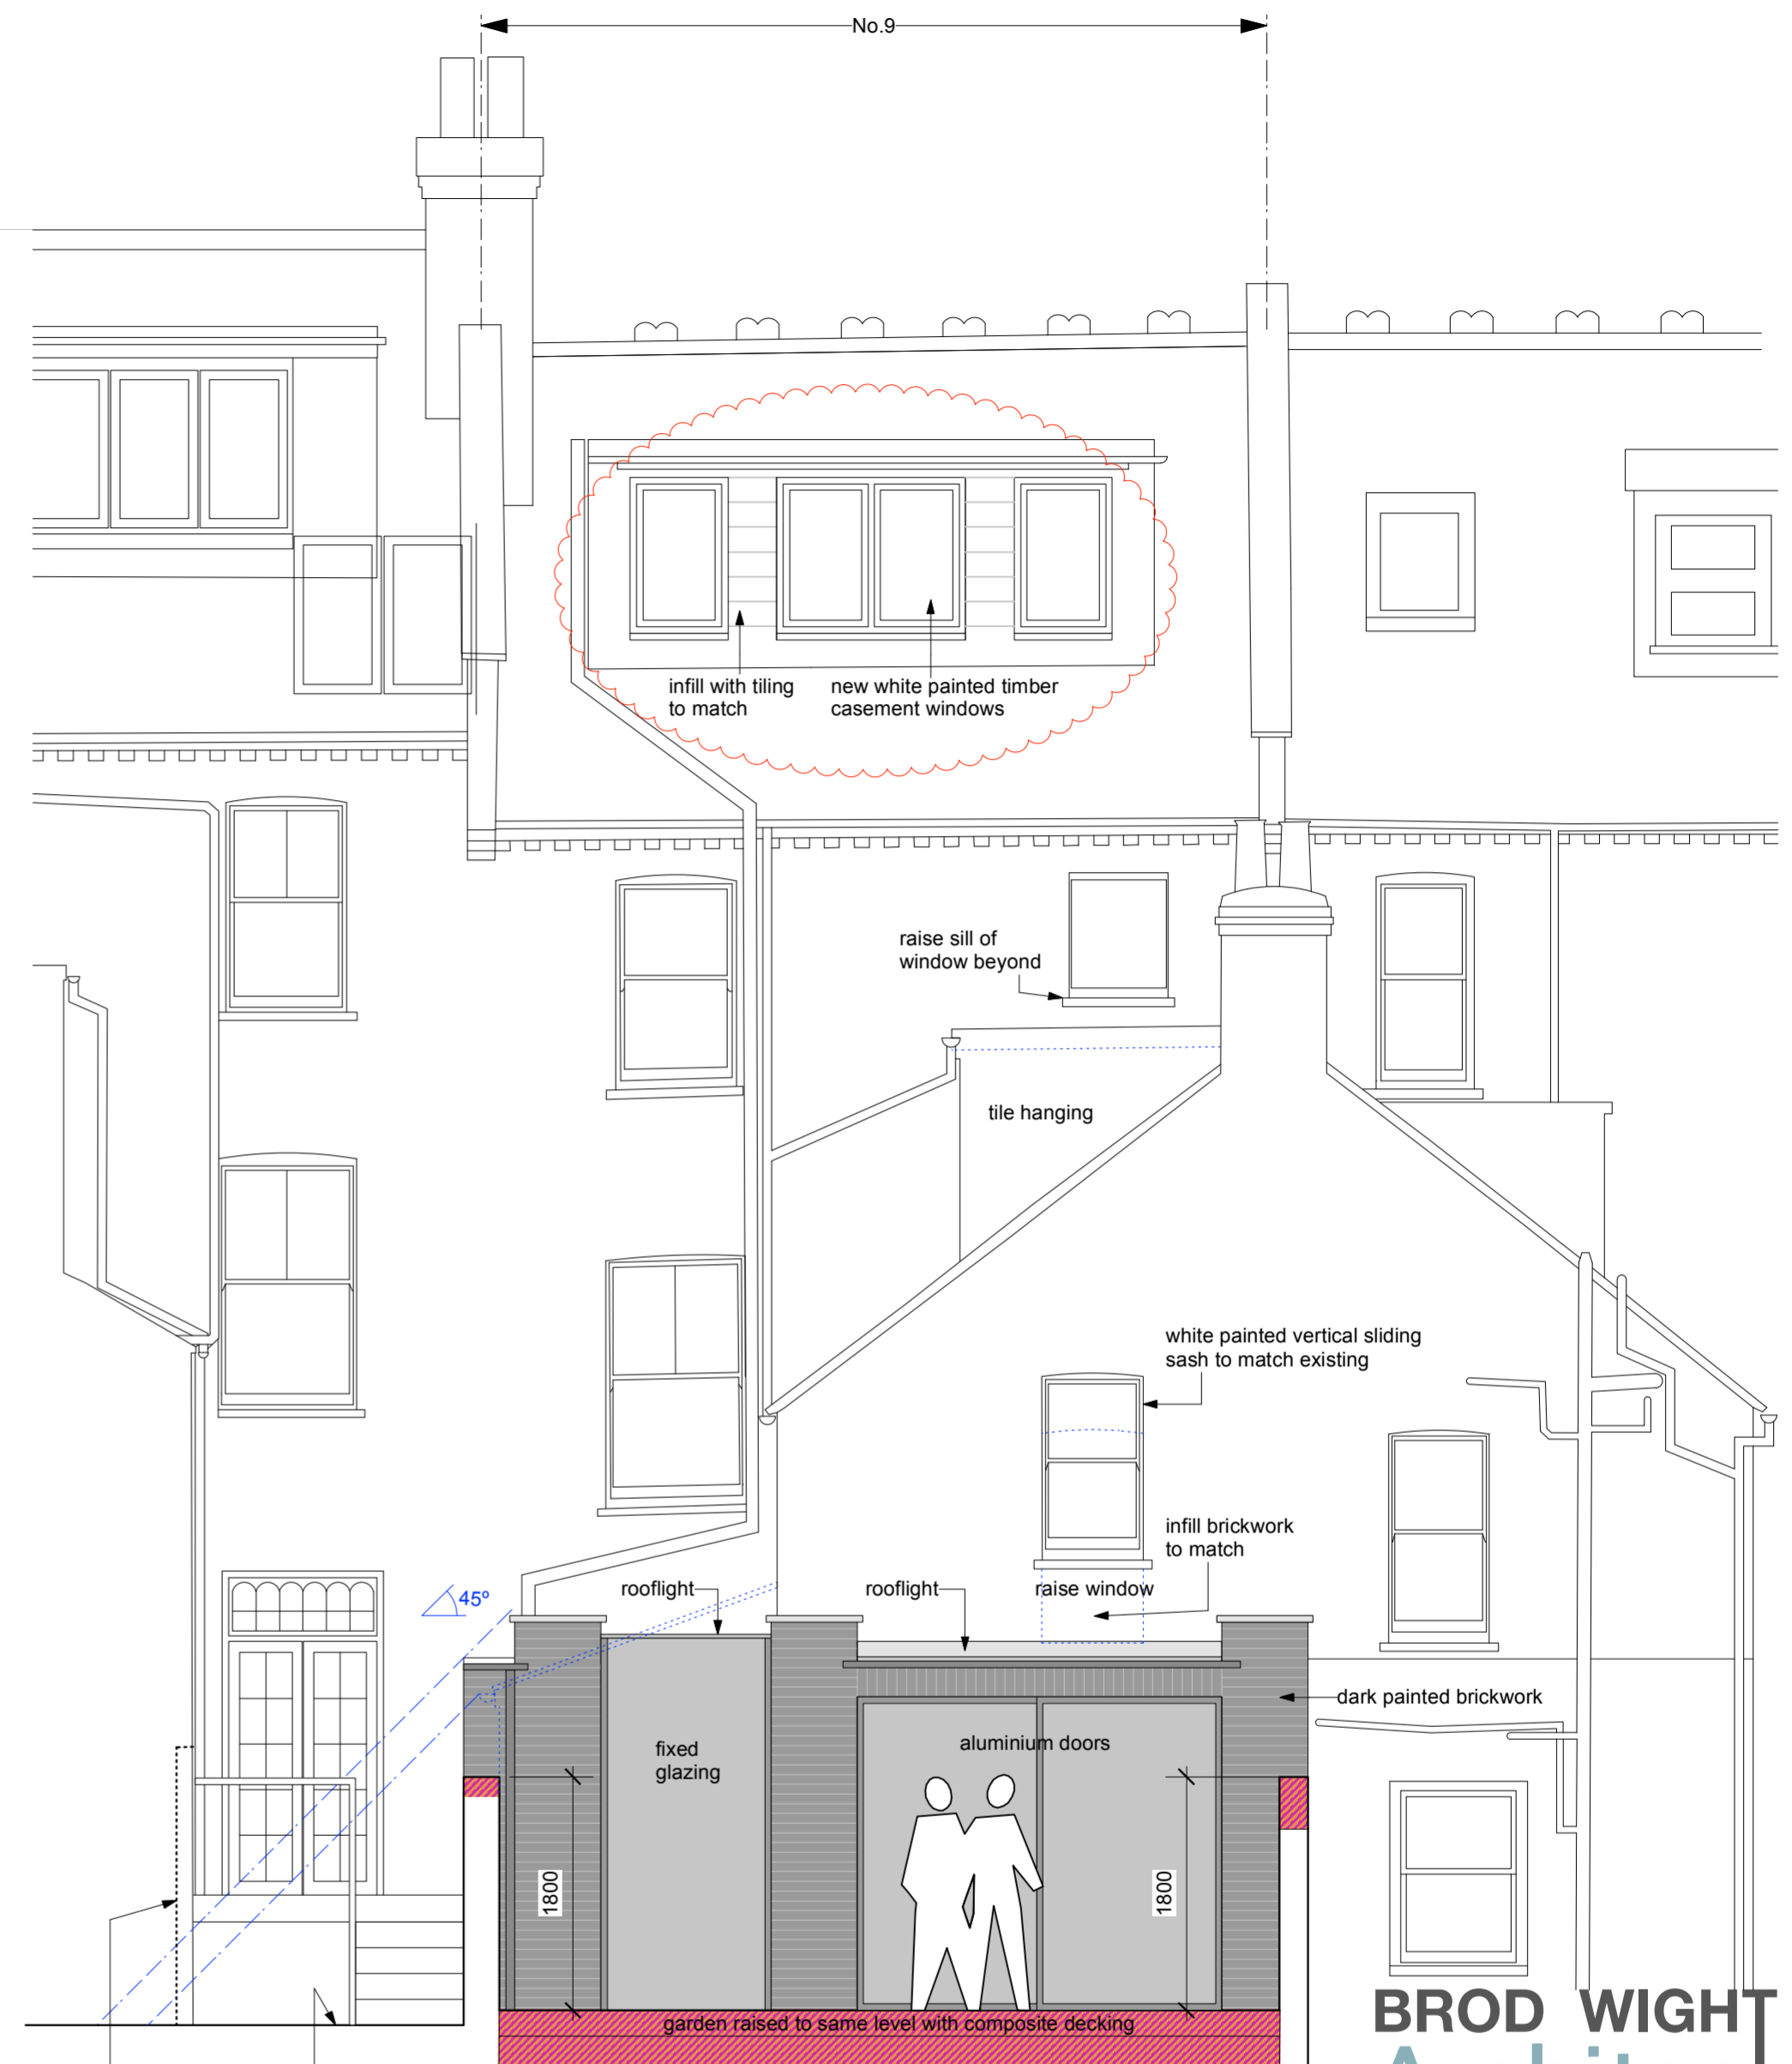

Drawing Ref:  
**1104-AP03A**

Date: January 2021 Scale: 1:50 @ A2 / 1:100 @ A4

Front Elevation

datum 65.00

Rear Elevation

side doors to no.11 ground level to no.11

datum 65.00

----- Existing Walls to be removed  
 Proposed/New Walls  
 Existing Walls

**Proposed Front + Rear Elevations**

Drawing Ref:  
**1104-AP04A**

Date January 2021 Scale 1:50 @ A2 / 1:100 @ A4

Section A - A

Section B-B

R  
E  
A  
R

R  
E  
A  
R

- - - - - Existing Walls to be removed  
 Proposed/New Walls  
 Existing Walls

Proposed Sections A+B

Drawing Ref:  
 1104-AP05

Date January 2021 Scale 1:50 @ A2 / 1:100 @ A4

Section D - D

datum 65.00

Section C - C

datum 65.00

----- Existing Walls to be removed  
 Proposed/New Walls  
 Existing Walls

Proposed Sections C+D

Drawing Ref:  
**1104-AP06**

Date January 2021 Scale 1:50 @ A2 / 1:100 @ A4