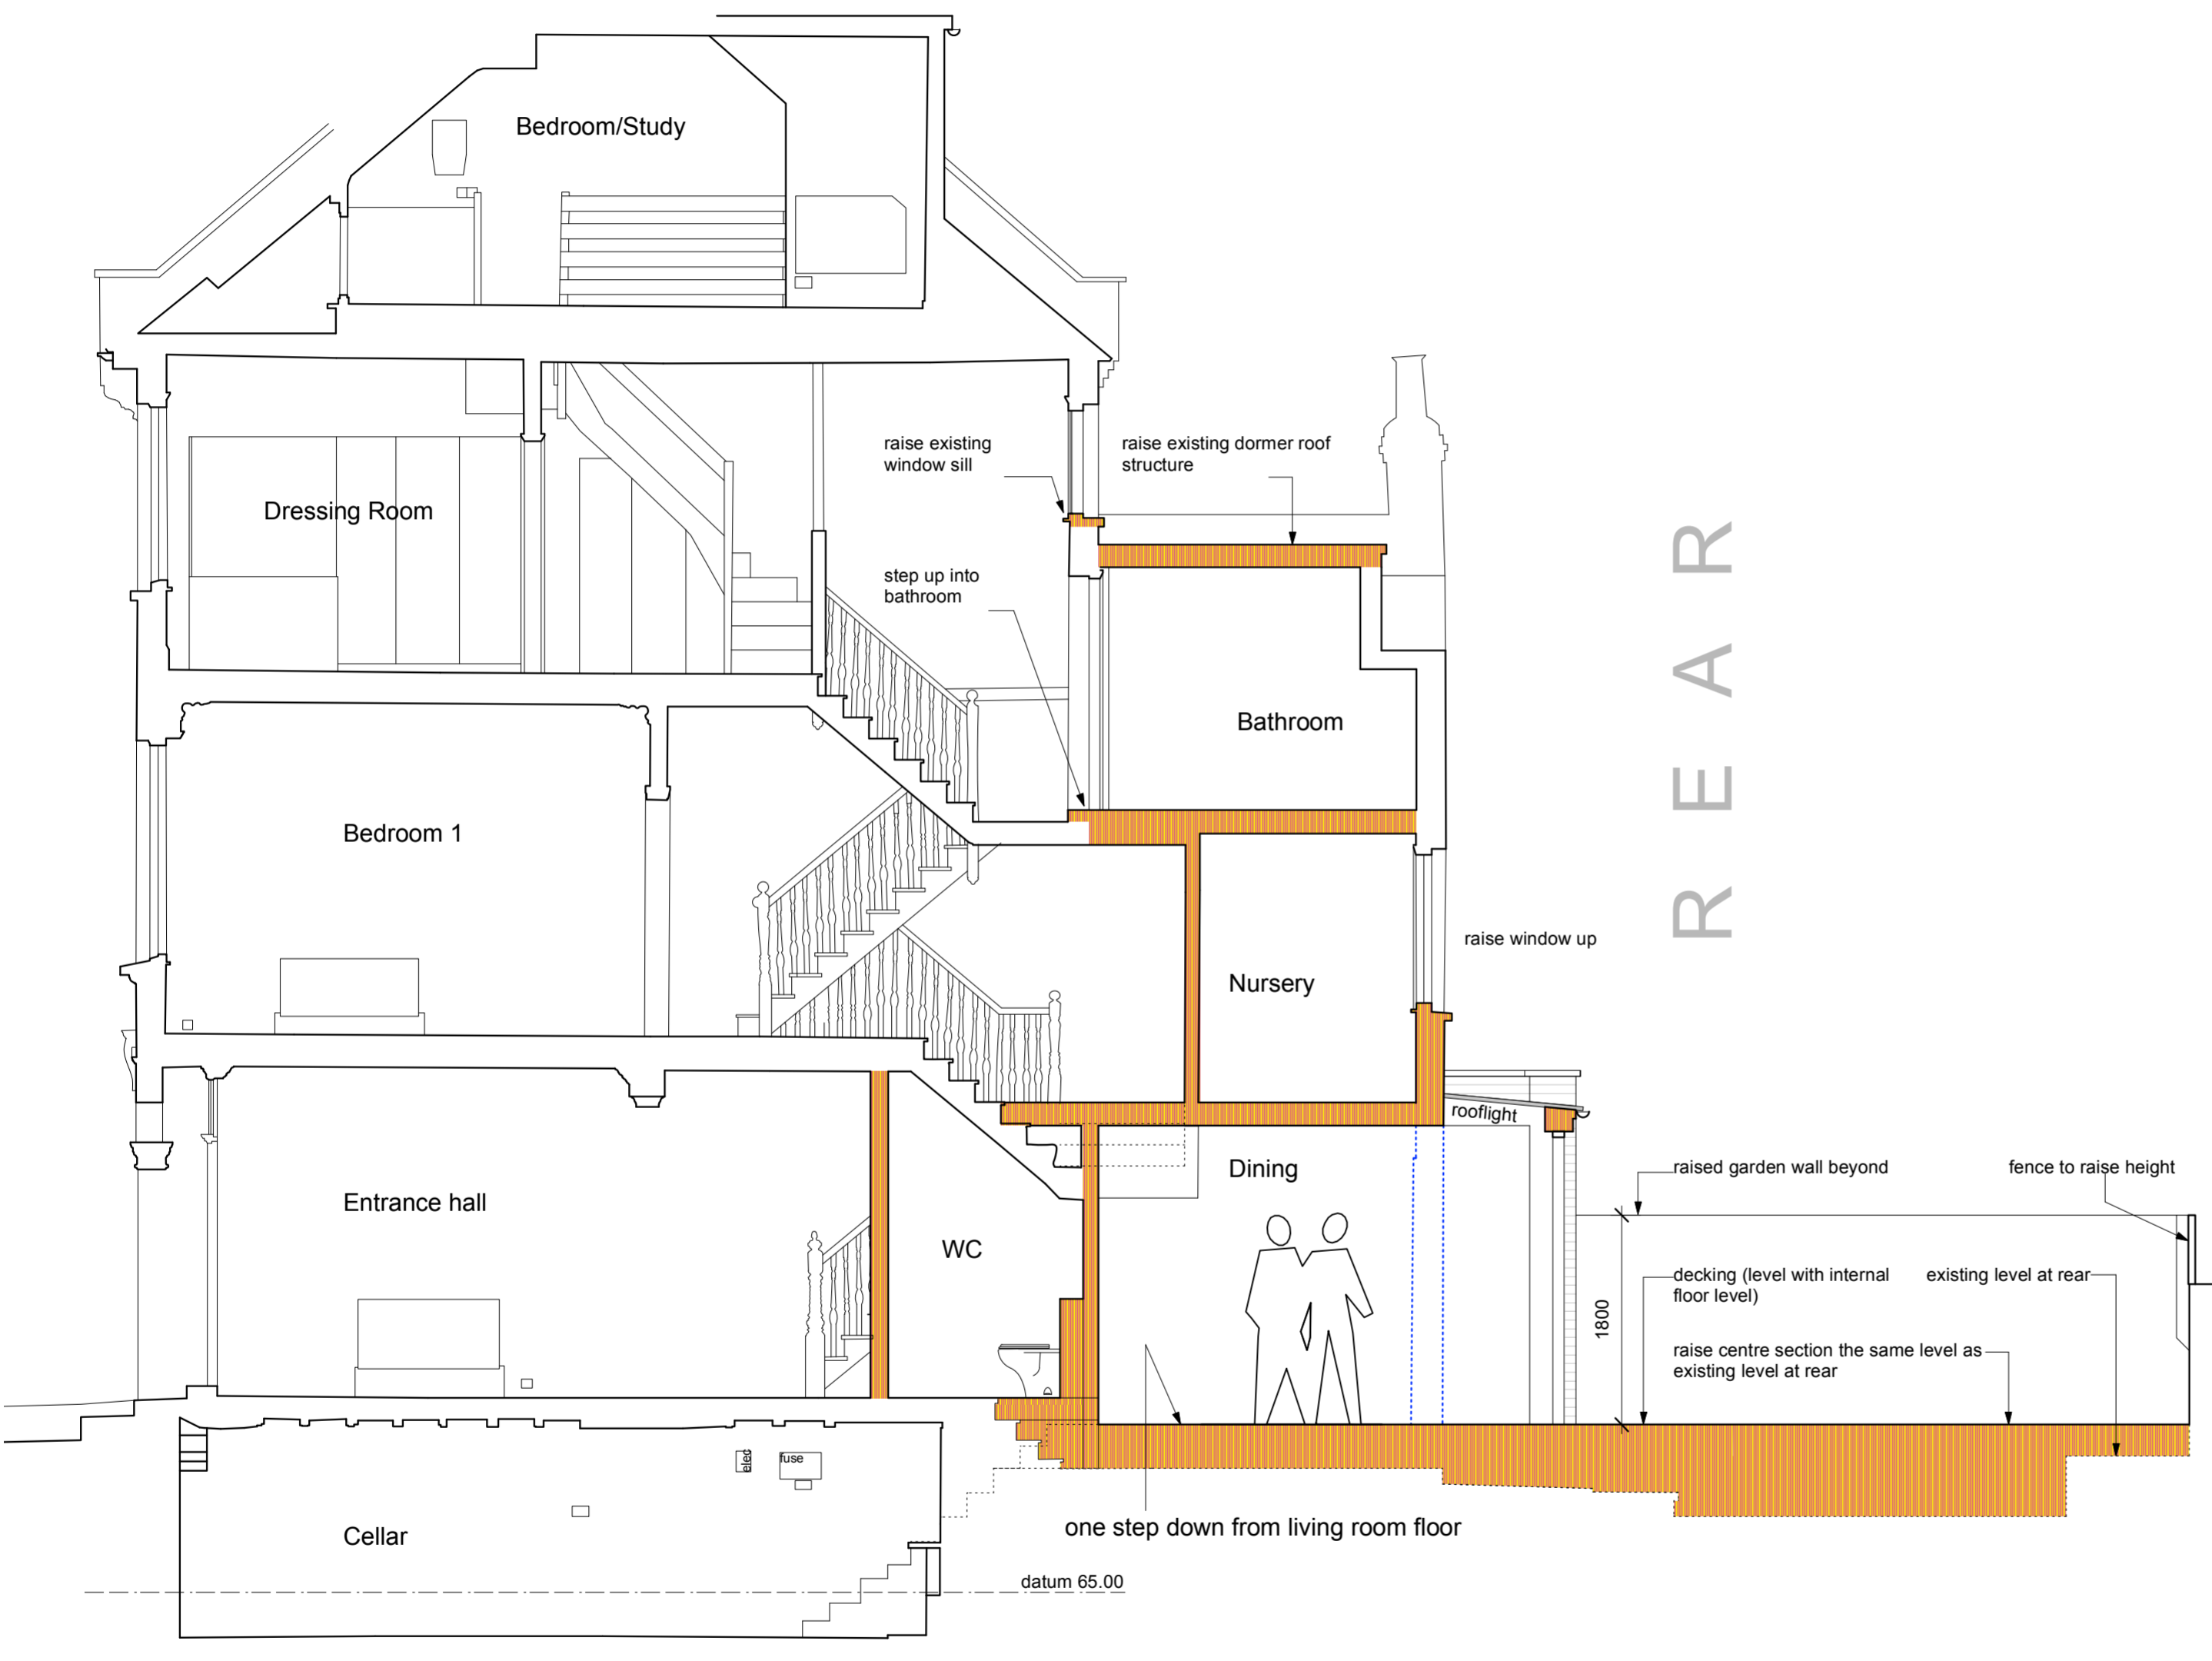

Drawing Ref:  
**1104-AP03A**

Date: January 2021 Scale: 1:50 @ A2 / 1:100 @ A4

Front Elevation

datum 65.00

Rear Elevation

side doors to no.11 ground level to no.11

datum 65.00

----- Existing Walls to be removed  
 Proposed/New Walls  
 Existing Walls

**Proposed Front + Rear Elevations**

Drawing Ref:  
**1104-AP04A**

Date January 2021 Scale 1:50 @ A2 / 1:100 @ A4

Section A - A

Section B-B

R  
E  
A  
R

R  
E  
A  
R

- - - - - Existing Walls to be removed  
 Proposed/New Walls  
 Existing Walls

Proposed Sections A+B

Drawing Ref:  
 1104-AP05

Date January 2021 Scale 1:50 @ A2 / 1:100 @ A4

Section D - D

datum 65.00

Section C - C

datum 65.00

----- Existing Walls to be removed  
 Proposed/New Walls  
 Existing Walls

Proposed Sections C+D

Drawing Ref:  
**1104-AP06**

Date January 2021 Scale 1:50 @ A2 / 1:100 @ A4