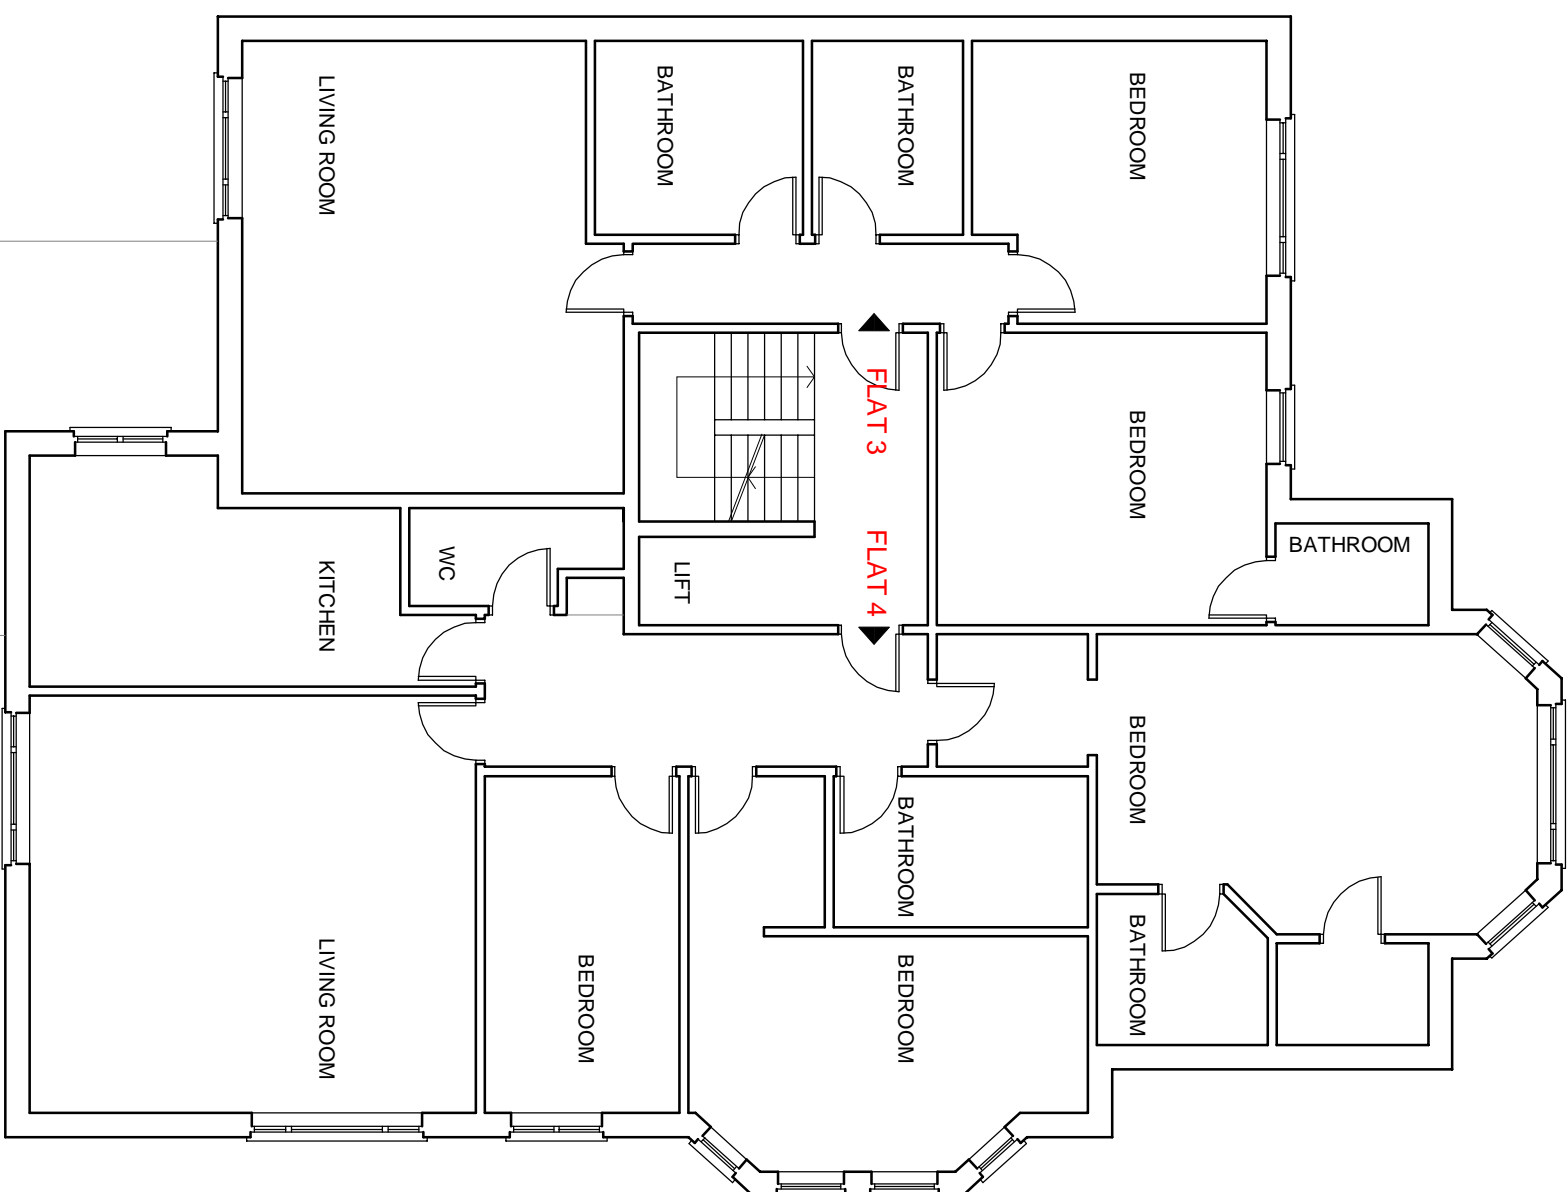

NUTLEY TERRACE

DALEHAM GARDENS

GARDEN

0m

5m

REVISIONS
REV DATE REVISION NOTES:

KEY

NOTES
1. Do not scale from this drawing.
2. Report all drawing errors, omissions and discrepancies to the architect.
3. Report all drawing errors, omissions and discrepancies to the architect.

KASIA WHITFIELD DESIGN

KASIAWHITFIELD@GMAIL.COM
T: 0785050383
M: 0785050383

JOB
2 NUTLEY TERRACE
LONDON NW3 5BX

TITLE
EXISTING FIRST FLOOR PLAN (INDICATIVE)
FLAT 2 & FLAT 3

DATE	SCALE	STATUS
2021.11.01	1:100@A3	SURVEY

PROJECT NO.	DRAWING NO.	REVISION
NT2	EX02	