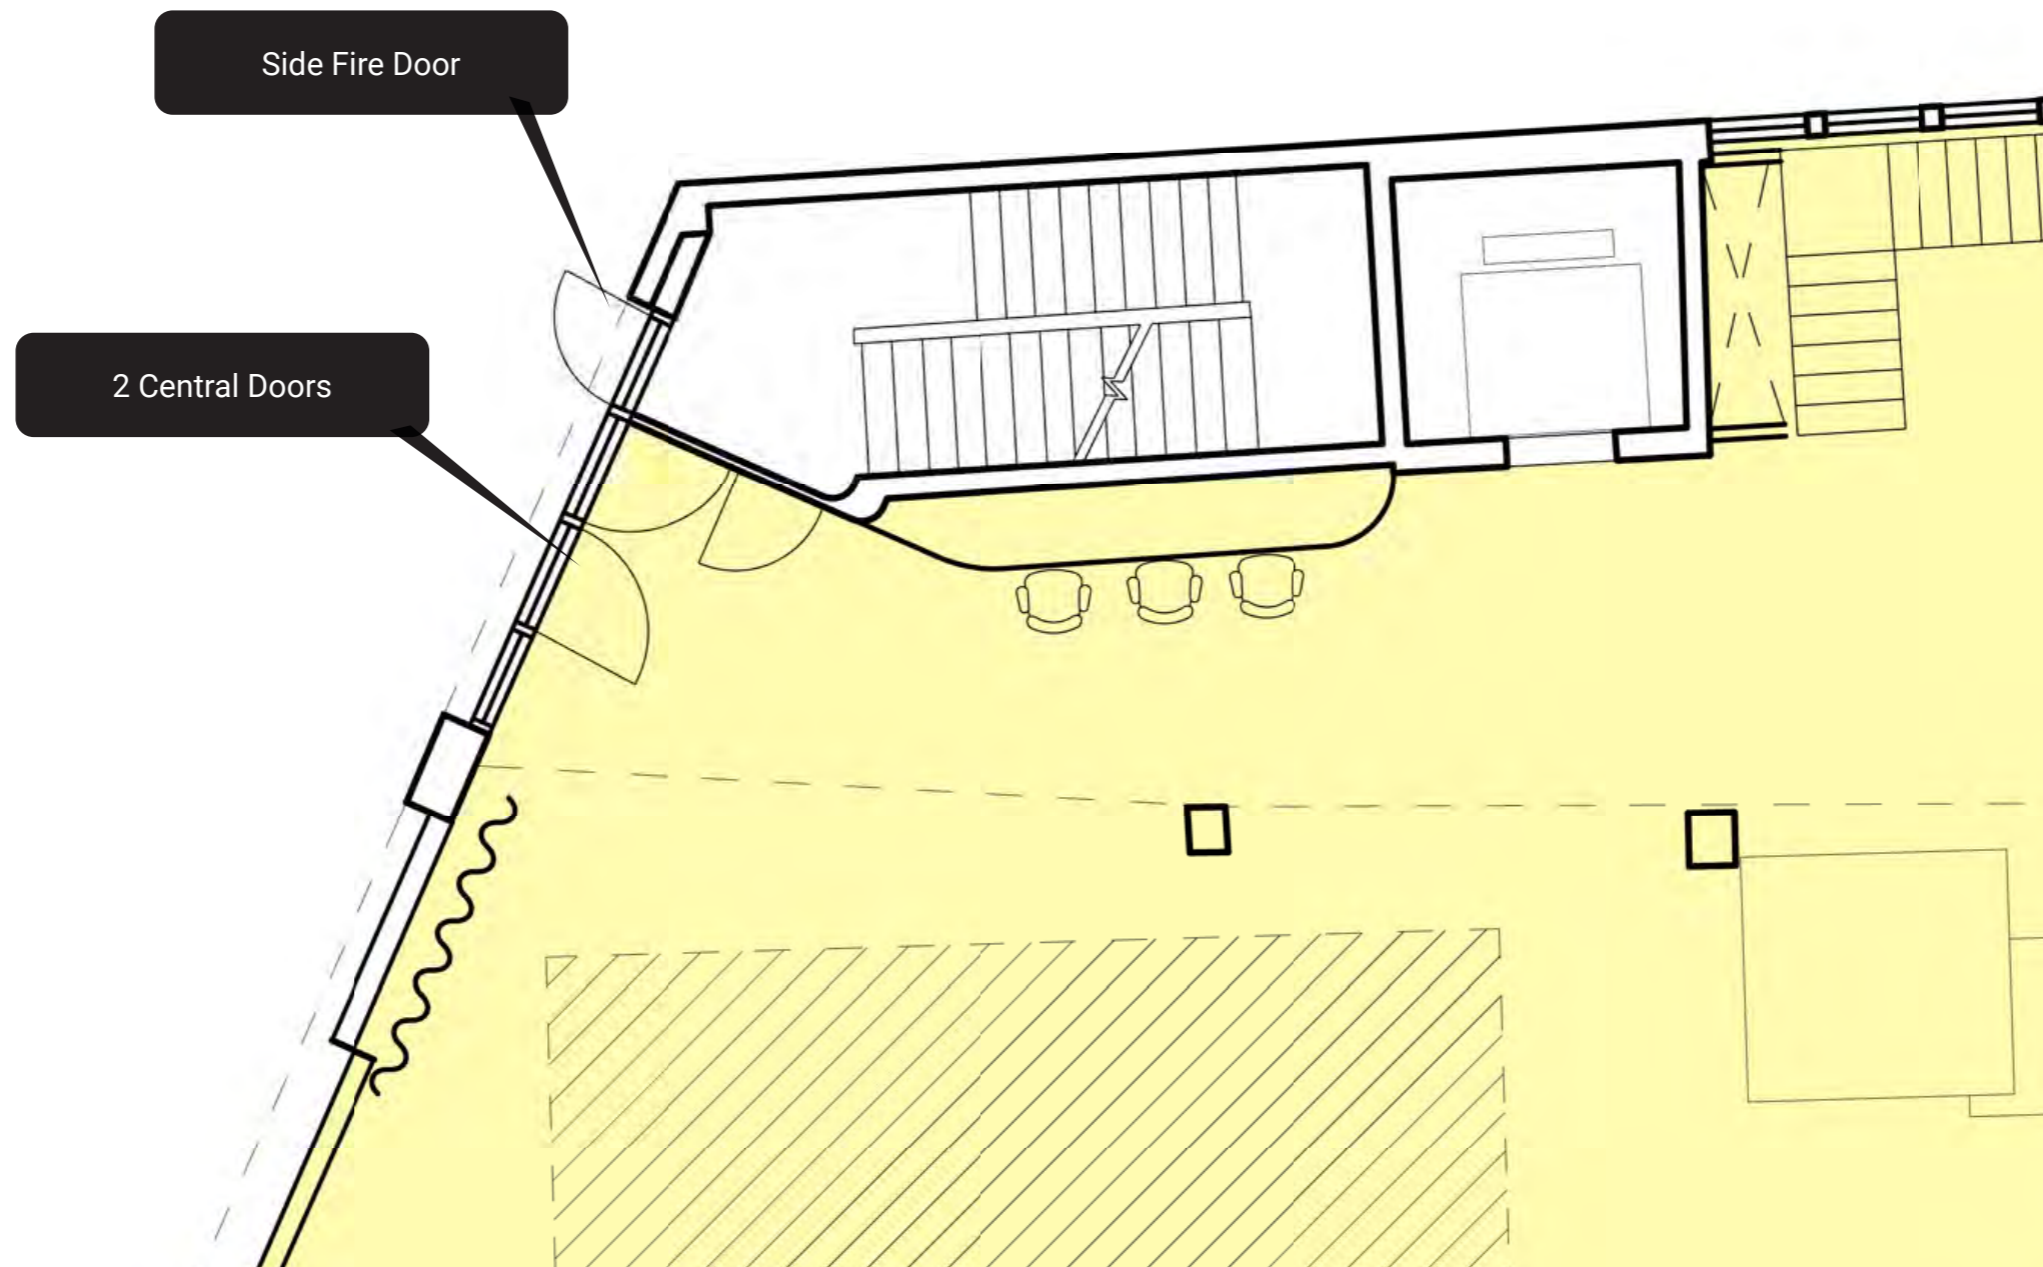

“Making House”

Facade

Entrance Lobby

Opt 1 - Perspective - Doors Closed

Opt 1 - Perspective - Doors Open

Opt 1 - Front - Doors Closed

Opt 1 - Front - Doors Open

Ground Floor

West Windows

Current condition - 1.6m high windows

Option 1 - Add 0.9m windows above

Suspected beam location, to be confirmed
by contractor

East Windows

Current east elevation

Window option 1 - 900mm

Shelf height 530mm
: each grid,
: 1600mm in total

Current east elevation

Window option 1 - 900mm