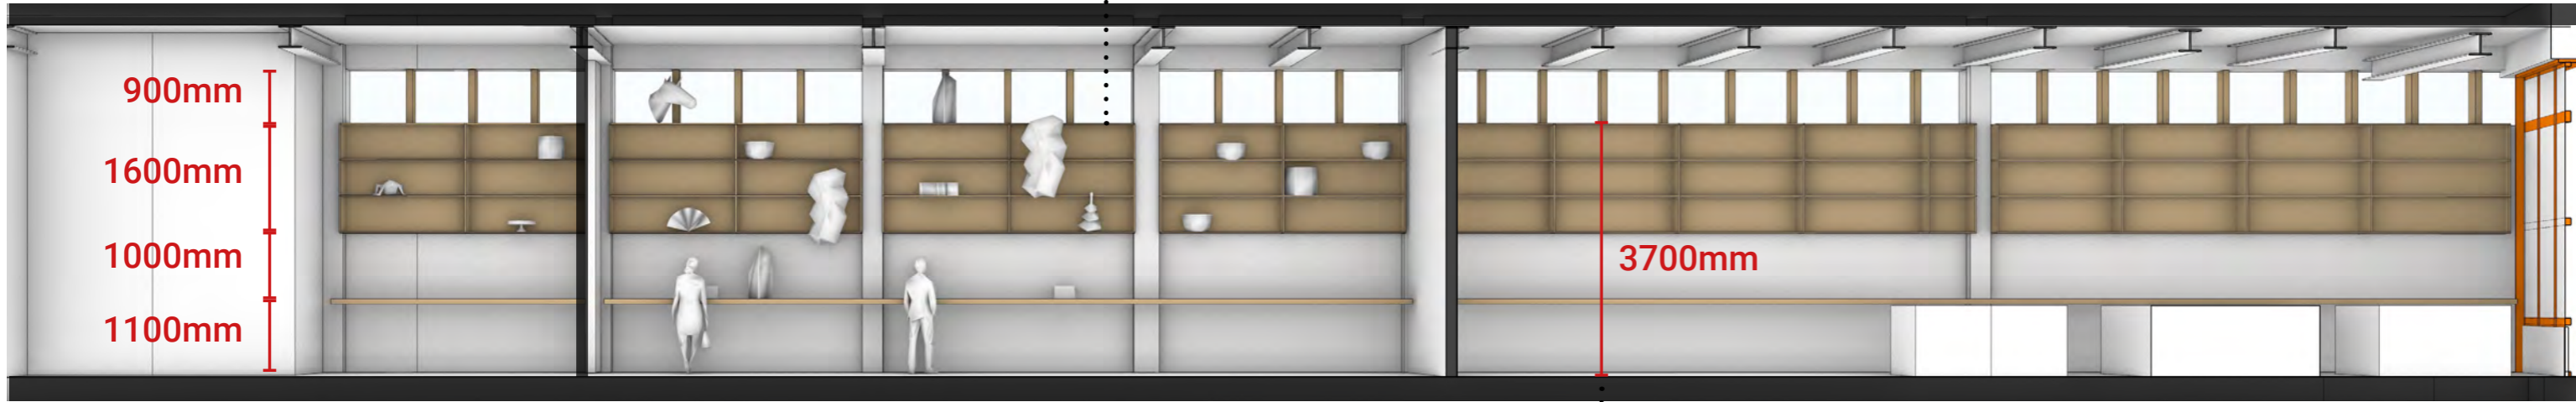

“Making House”

Facade

Entrance Lobby

Opt 1 - Perspective - Doors Closed

Opt 1 - Perspective - Doors Open

Opt 1 - Front - Doors Closed

Opt 1 - Front - Doors Open

Ground Floor

West Windows

Current condition - 1.6m high windows

Option 1 - Add 0.9m windows above

Suspected beam location, to be confirmed
by contractor

East Windows

Current east elevation

Window option 1 - 900mm

Shelf height 530mm
: each grid,
: 1600mm in total

Current east elevation

Window option 1 - 900mm