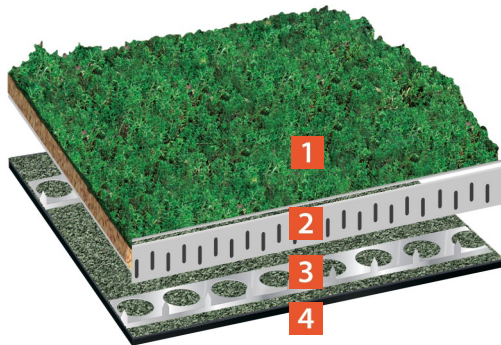

## SYSTEM SUMMARY

### Extensive green roof system

Bauder XF301 Single Layer Sedum System is an ultra-light weight sedum system. This makes it ideally suitable for light weight pitched roofs. The product can be laid directly onto the waterproofing without the need for a growing medium on pitches of up to 25°. XF301 also contains a moisture mat which retains up to 5 Ltr of water/m<sup>2</sup>. The vegetation within the system is a mix of sedum varieties.

Product	Description	thickness	weight
1 Bauder XF301 Sedum Blanket	A single layer sedum system, GRO compliant substrate is held within a nylon mesh with attached moisture mat. The sedum blanket is grown for circa 12 months and contains up to 17 species of sedum.	28mm	44Kg/m <sup>2</sup>
2 Bauder AL40	A bespoke edge trim which retains the XF301 system and secures the system to the underlying waterproofing.	40mm	N/A
3 Bauder Retention Strips	Bespoke Stainless steel teeth which grip the ZF301 blanket and hold it in place. The strips are fixed in place by strips of the waterproofing membrane.	N/A	N/A
4 Underlying Waterproofing System	Bauder's underlying waterproofing system, options for Bituminous Membrane, Hot Melt, Single-ply or Cold applied liquid systems.	N/A	N/A
<b>Green Roof Build up (fully saturated, excludes the waterproofing)</b>		<b>28mm</b>	<b>44 Kg/m<sup>2</sup></b>