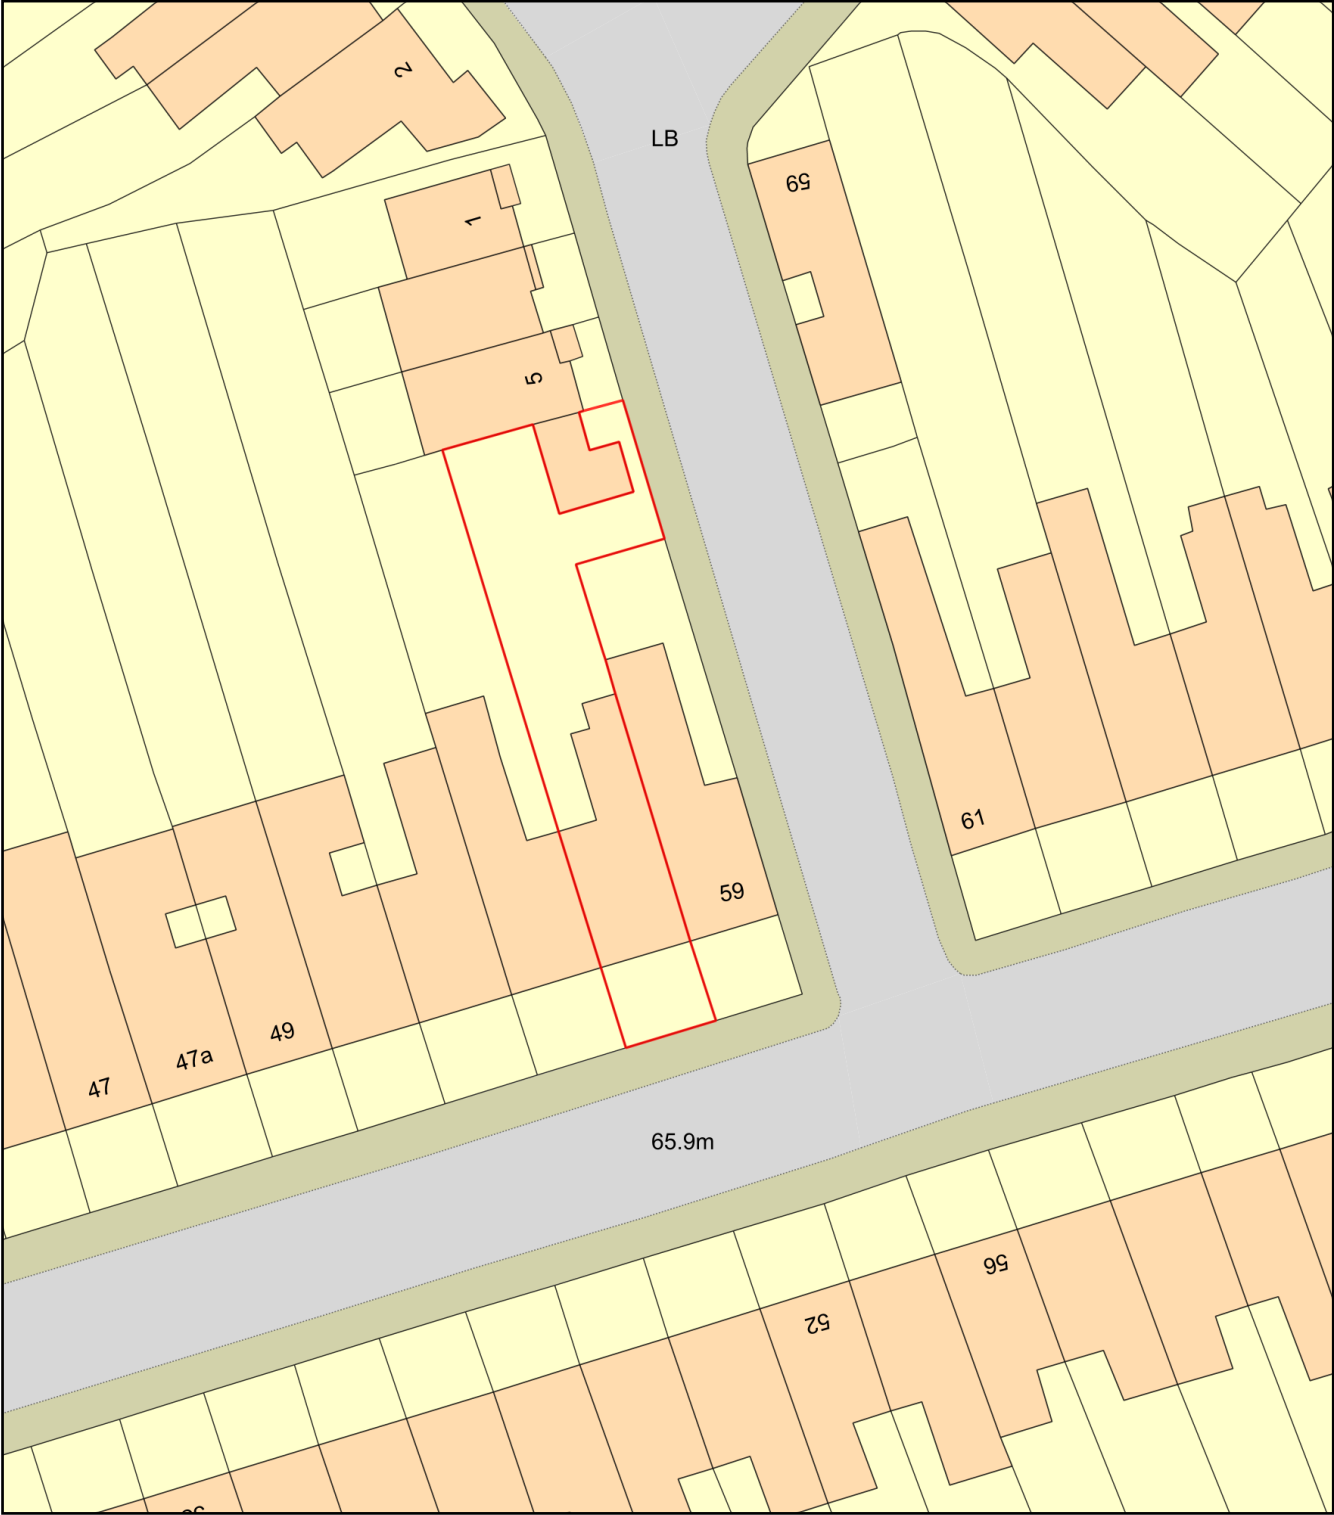

# Site Plan

Plan Produced for: Dilshad  
Date Produced: 09 Dec 2021  
Plan Reference Number: TQRQM21343120928931  
Scale: 1:500 @ A4