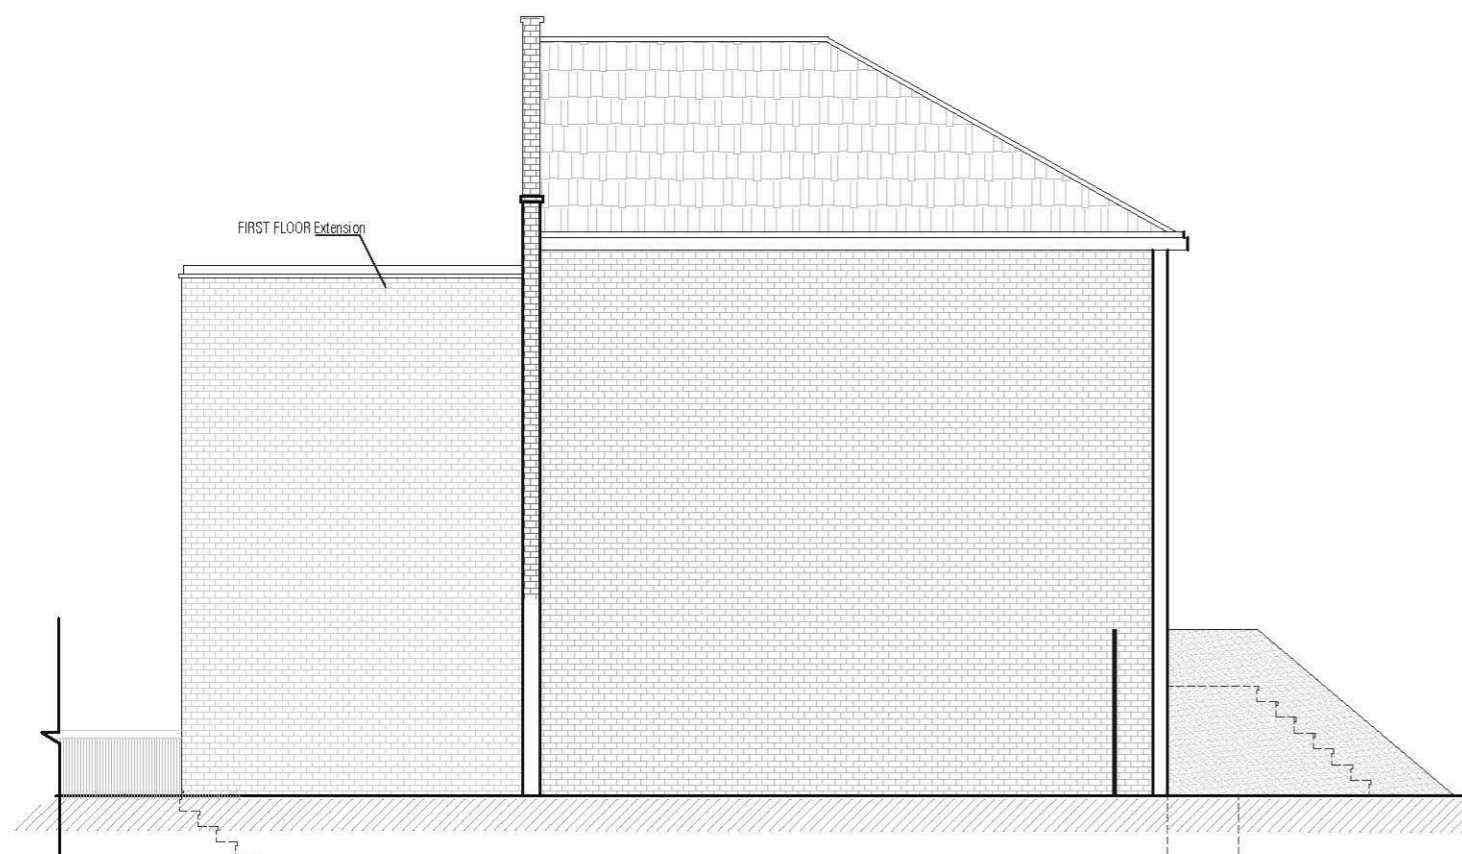

PROPOSED SIDE ELEVATION VIEW A
SCALE: 1/100

PROPOSED FRONT ELEVATION
SCALE: 1/100

PROPOSED SIDE ELEVATION VIEW B
SCALE: 1/100

PROPOSED REAR ELEVATION
SCALE: 1/100

General Notes

Project Title:

PROPOSED ELEVATION