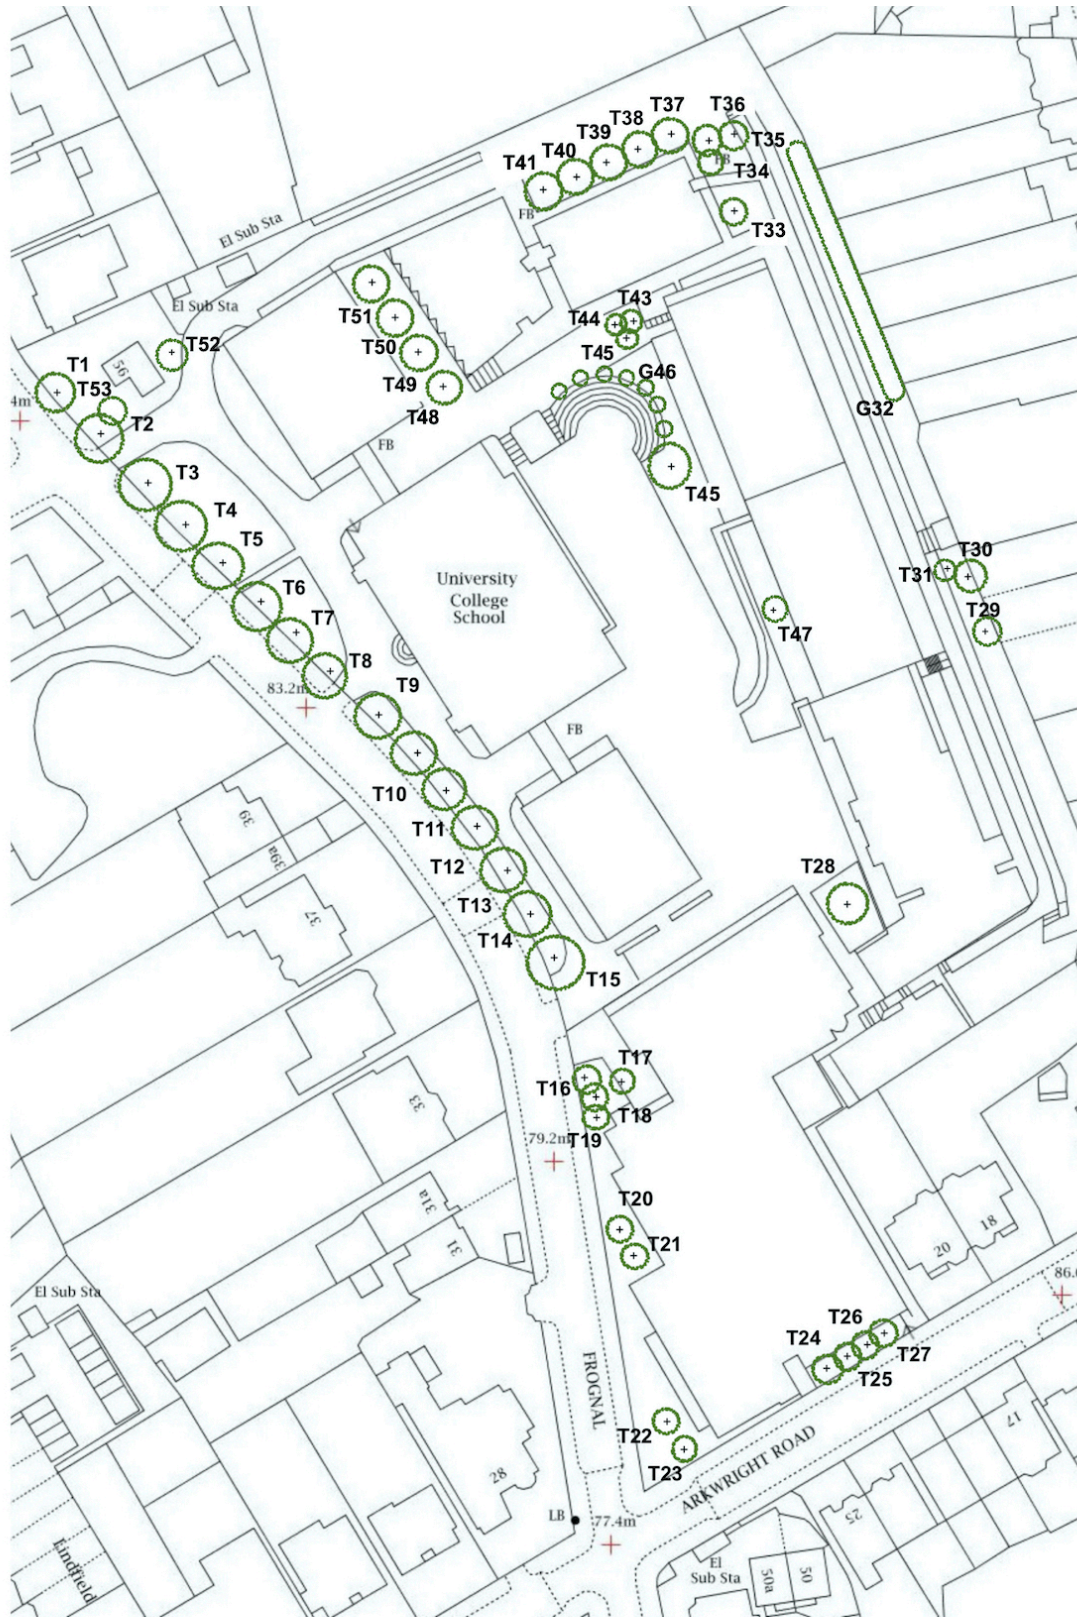

TREE SURVEY SITE PLAN:  
UCS Senior Branch, Frognal, London, NW3 6XH  
REF: T001/UCSSenior Branch

*\*Map / Tree canopies not to scale*