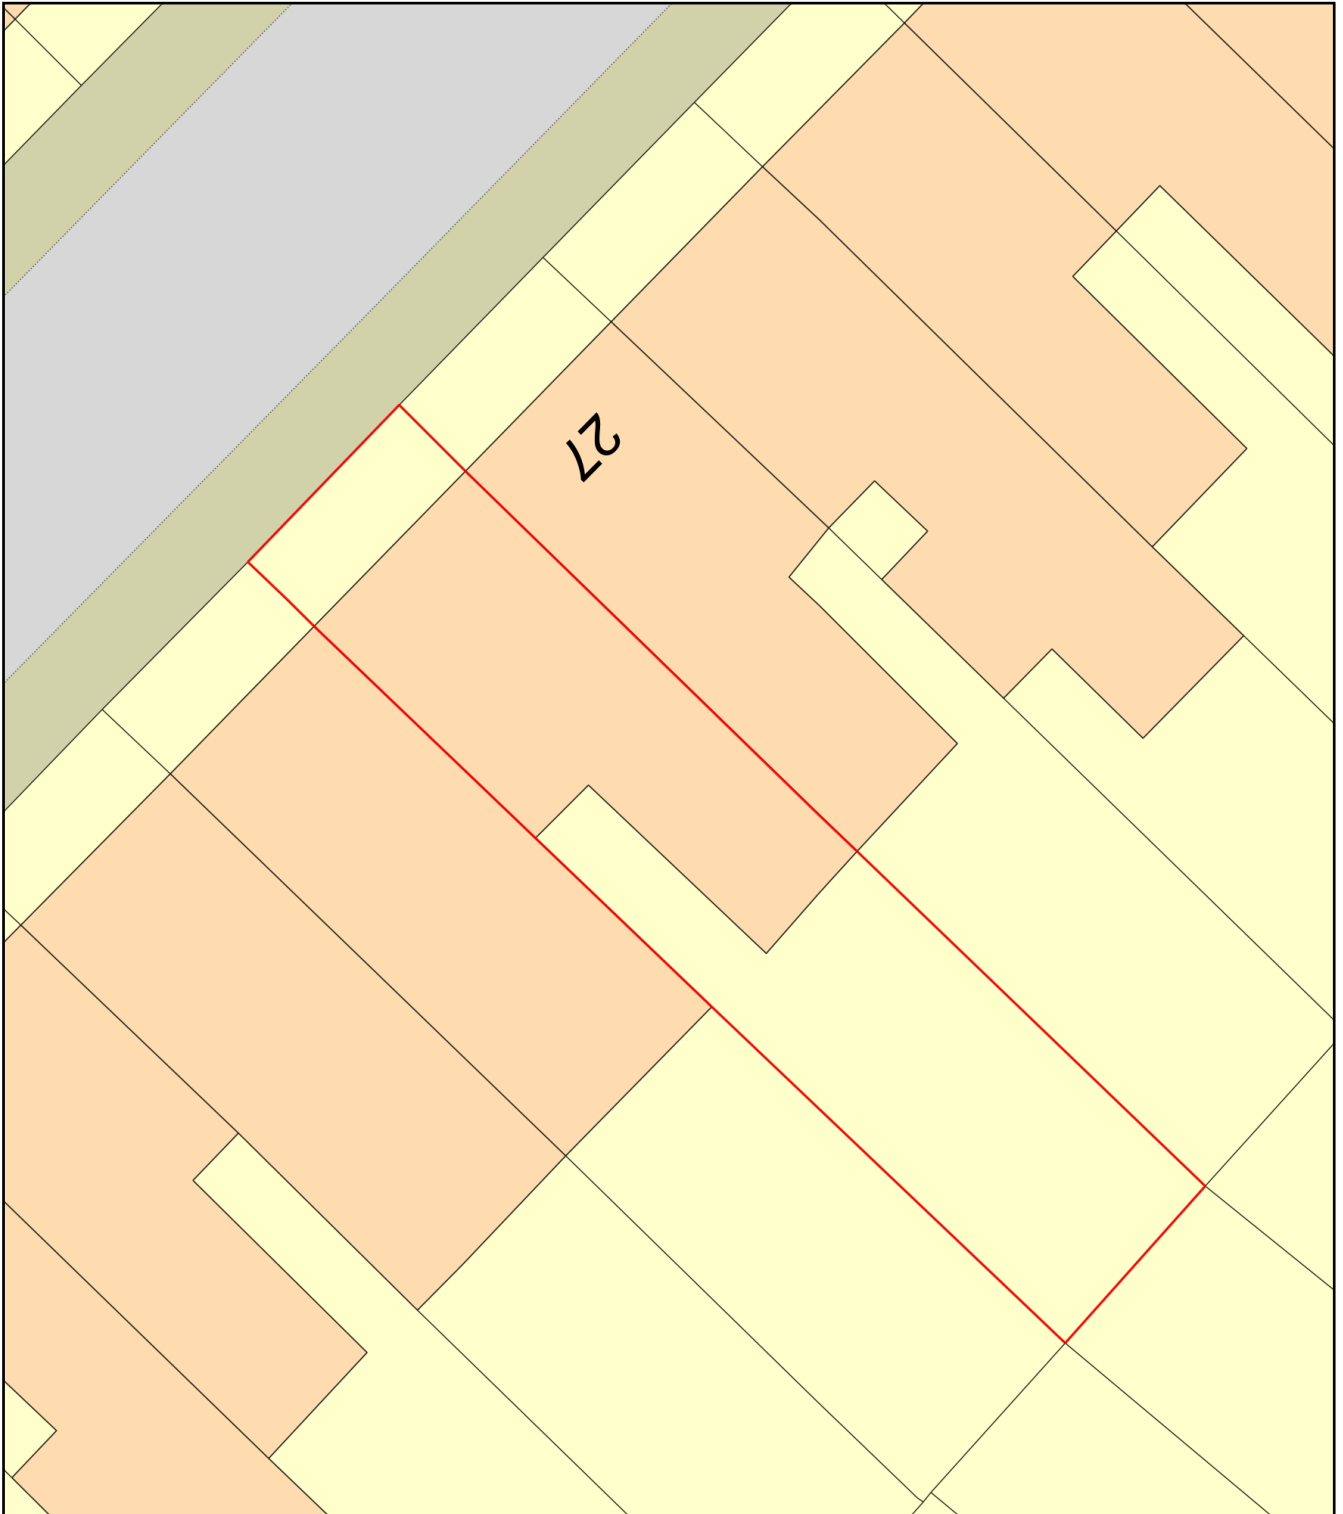

Site Plan

Plan Produced for: OBI ODOGWU

Date Produced: 25 Nov 2021

Plan Reference Number: TQRQM21329141605665

Scale: 1:200 @ A4