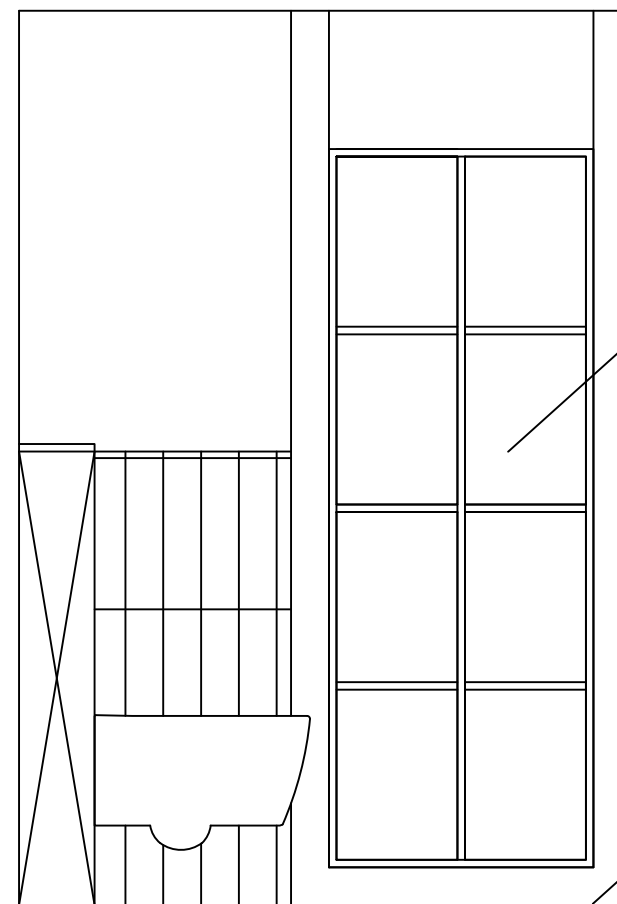

PAINTED FINISH

7mm PAINTBOX CERAMIC GLOSS WALL TILE.

FULLY TILED SHOWER ENCLOSURE

FLOOR 10MM HELIX BLACK PORCELAIN TILE

FATIMA FERNANDEZ INTERIOR DESIGN
M 07957 166171
info@fatimafernandez.com

CLIENT
ISABEL MURRAY

PROJECT
FLAT 5
3 LYNDHURST TERRACE
LONDON NW3 5QA

TITLE
SHOWER ROOM ELEVATIONS

DWG No. 006

SCALE
1:20 @ A3

DIMS IN MM

REVISION

DATE 01-12-21

DRAWN BY FF