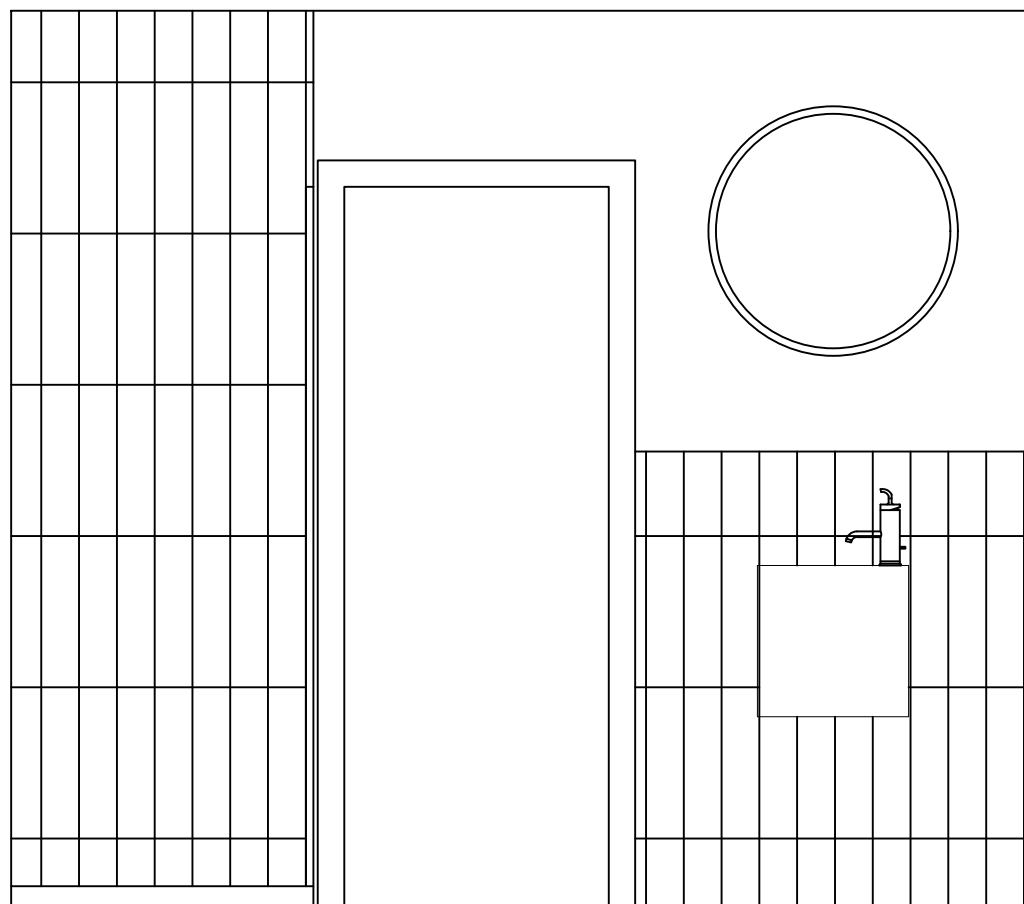

PAINTED FINISH

7mm PAINTBOX CERAMIC GLOSS WALL TILE.

FULLY TILED SHOWER ENCLOSURE

FLOOR 10MM HELIX BLACK PORCELAIN TILE

FATIMA FERNANDEZ INTERIOR DESIGN
M 07957 166171
info@fatimafernandez.com

CLIENT
ISABEL MURRAY

PROJECT
FLAT 5
3 LYNDHURST TERRACE
LONDON NW3 5QA

TITLE
SHOWER ROOM ELEVATIONS

DWG No. 006

SCALE
1:20 @ A3

DIMS IN MM

REVISION

DATE 01-12-21

DRAWN BY FF