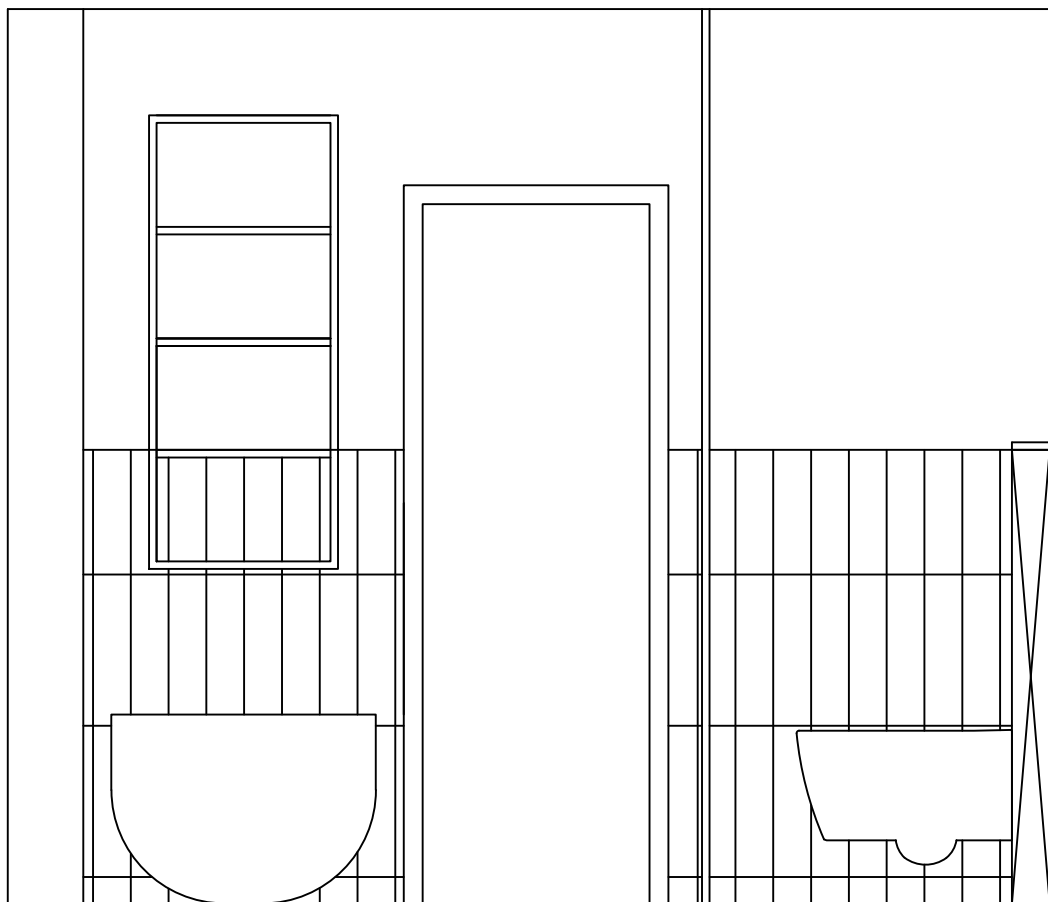

FULLY TILED SHOWER ENCLOSURE

PAINTED FINISH

7mm NORSE CERAMIC GLOSS WALL TILE.

FLOOR 10MM HELIX BLACK PORCELAIN TILE

FATIMA FERNANDEZ INTERIOR DESIGN
 M 07957 166171
 info@fatimafernandez.com

CLIENT
 ISABEL MURRAY

PROJECT
 FLAT 5
 3 LYNDHURST TERRACE
 LONDON NW3 5QA

TITLE
 PROPOSED ENSUITE BATHROOM DESIGN
 ELEVATIONS

DWG No.
 FFID-3F5LT-005

SCALE
 1:20 @ A3

DIMS IN MM

REVISION

DATE 01-12-21

DRAWN BY
 FF