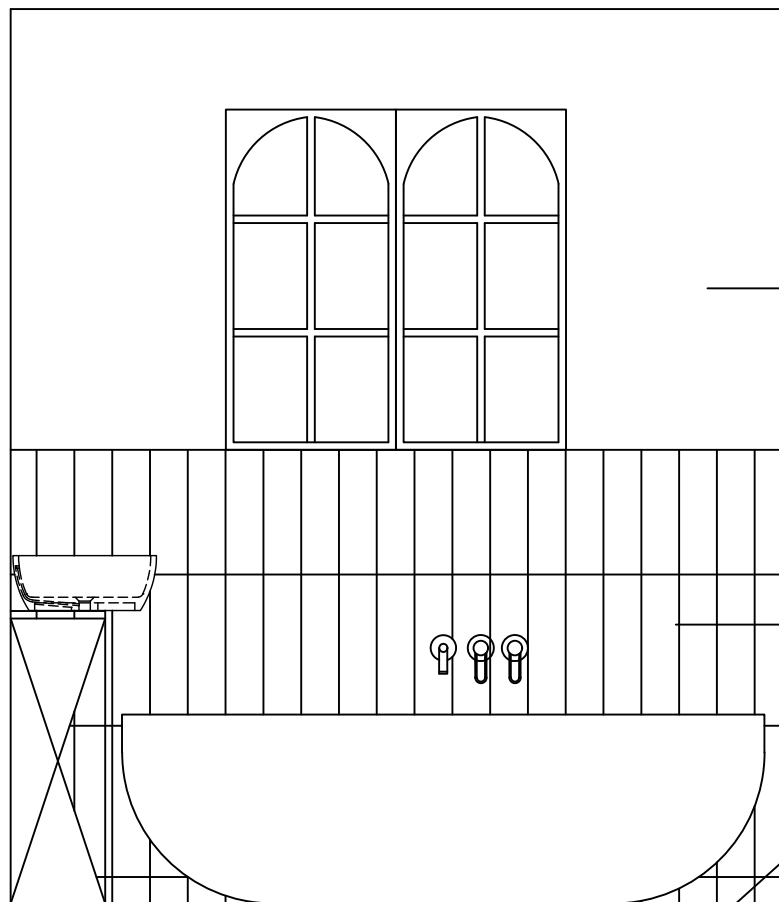

FULLY TILED SHOWER ENCLOSURE

PAINTED FINISH

7mm NORSE CERAMIC GLOSS WALL TILE.

FLOOR 10MM HELIX BLACK PORCELAIN TILE

FATIMA FERNANDEZ INTERIOR DESIGN
 M 07957 166171
 info@fatimafernandez.com

CLIENT
 ISABEL MURRAY

PROJECT
 FLAT 5
 3 LYNDHURST TERRACE
 LONDON NW3 5QA

TITLE
 PROPOSED ENSUITE BATHROOM DESIGN
 ELEVATIONS

DWG No.
 FFID-3F5LT-005

SCALE
 1:20 @ A3

DIMS IN MM

REVISION

DATE 01-12-21

DRAWN BY
 FF