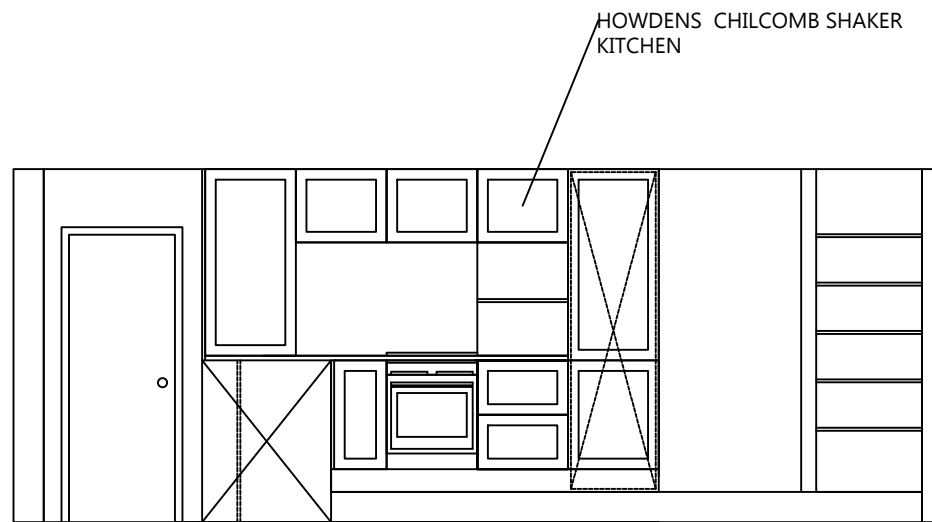

T&G PANELLING

HOWDENS CHILCOMB SHAKER KITCHEN

T&G PANELLING CONCEALING DOOR TO UTILITY CUPBOARD

FATIMA FERNANDEZ INTERIOR DESIGN  
 M 07957 166171  
 info@fatimafernandez.com

CLIENT  
 ISABEL MURRAY

PROJECT  
 FLAT 5  
 3 LYNDHURST TERRACE  
 LONDON NW3 5QA

TITLE  
 PROPOSED KITCHEN DESIGN

DWG No.  
 FFID-3F5LT-004

SCALE  
 1:50 @ A3

DIMS IN MM

REVISION

DATE 01-12-21

DRAWN BY  
 FF