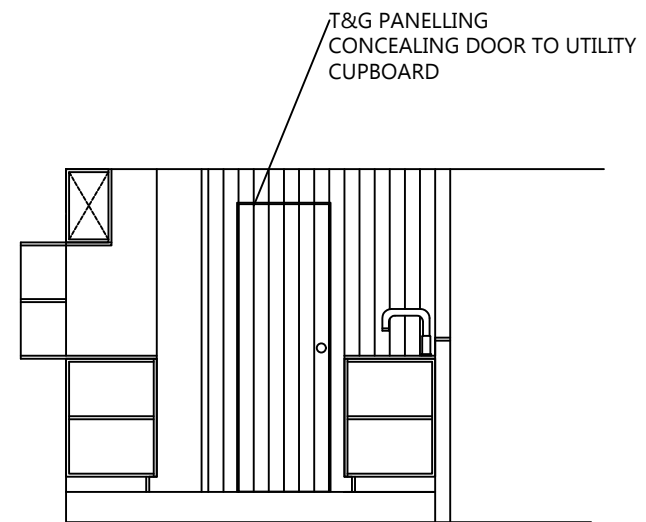

T&G PANELLING CONCEALING DOOR TO UTILITY CUPBOARD