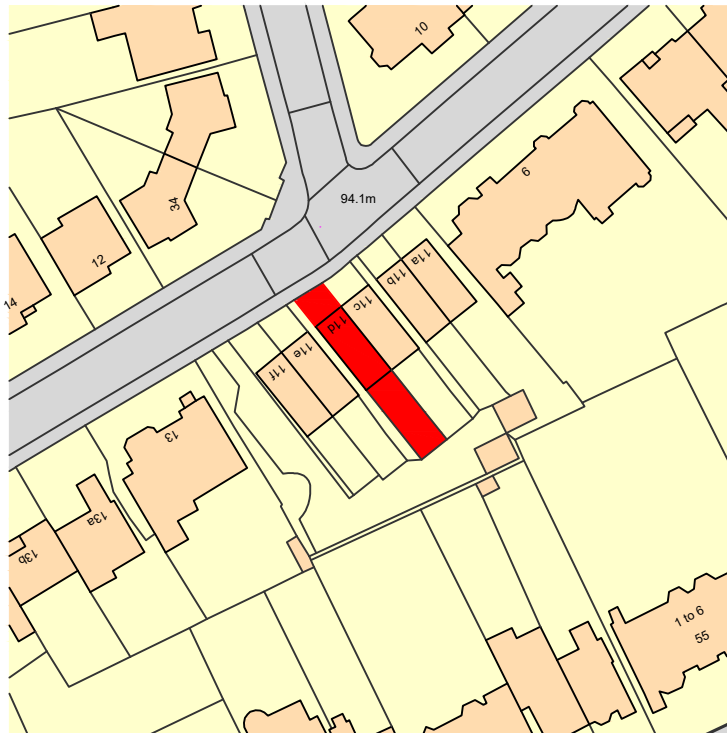

LOCATION PLAN

11D ARKWRIGHT ROAD, LONDON NW3 6AA

Ordnance Survey, (c) Crown Copyright 2021. All rights reserved. Licence number 100022432

scale 1:1250

HUNTSMAN ELDRIDGE SURVEYORS LTD
BUILDING 3
CHISWICK PARK
LONDON W4 5YA