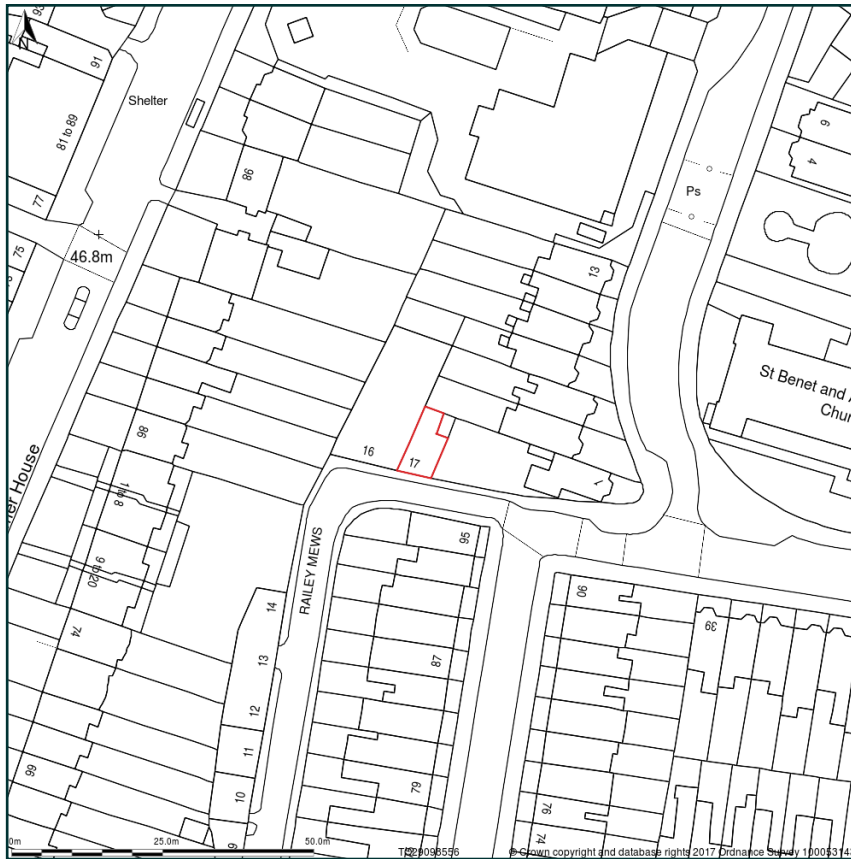

17 Railey Mews London Camden NW5 2PA

Site Plan shows area bounded by: 529022.29, 185494.29 529163.71, 185635.71 (at a scale of 1:1250), OSGridRef: TQ29098556. The representation of a road, track or path is no evidence of a right of way. The representation of features as lines is no evidence of a property boundary.

Produced on 5th Jul 2017 from the Ordnance Survey National Geographic Database and incorporating surveyed revision available at this date. Reproduction in whole or part is prohibited without the prior permission of Ordnance Survey. © Crown copyright 2017. Supplied by [www.buyaplan.co.uk](http://www.buyaplan.co.uk) a licensed Ordnance Survey partner (100053143). Unique plan reference: #00238249-080816