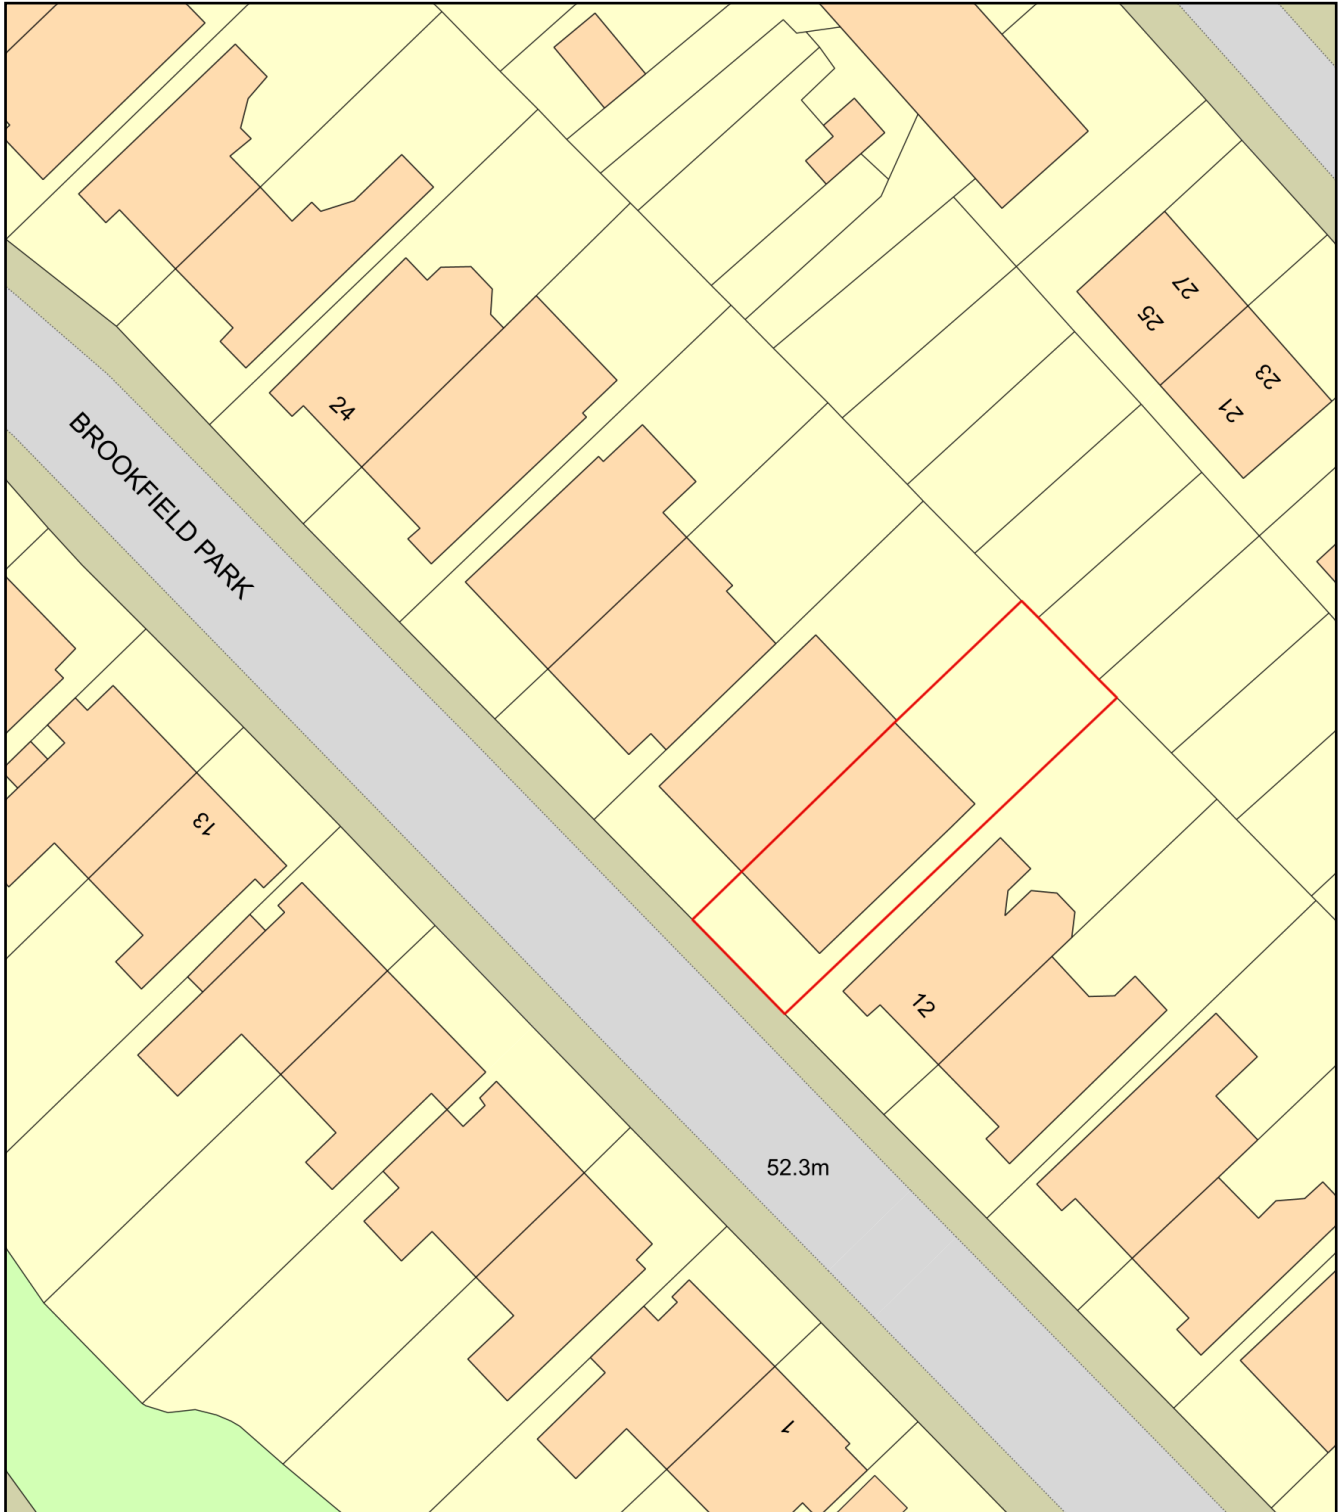

14 BROOKFIELD PARK NW5 1ER

Plan Produced for: L.B.CAMDEN

Date Produced: 30 Nov 2021

Plan Reference Number: TQRQM21334141622960

Scale: 1:500 @ A4