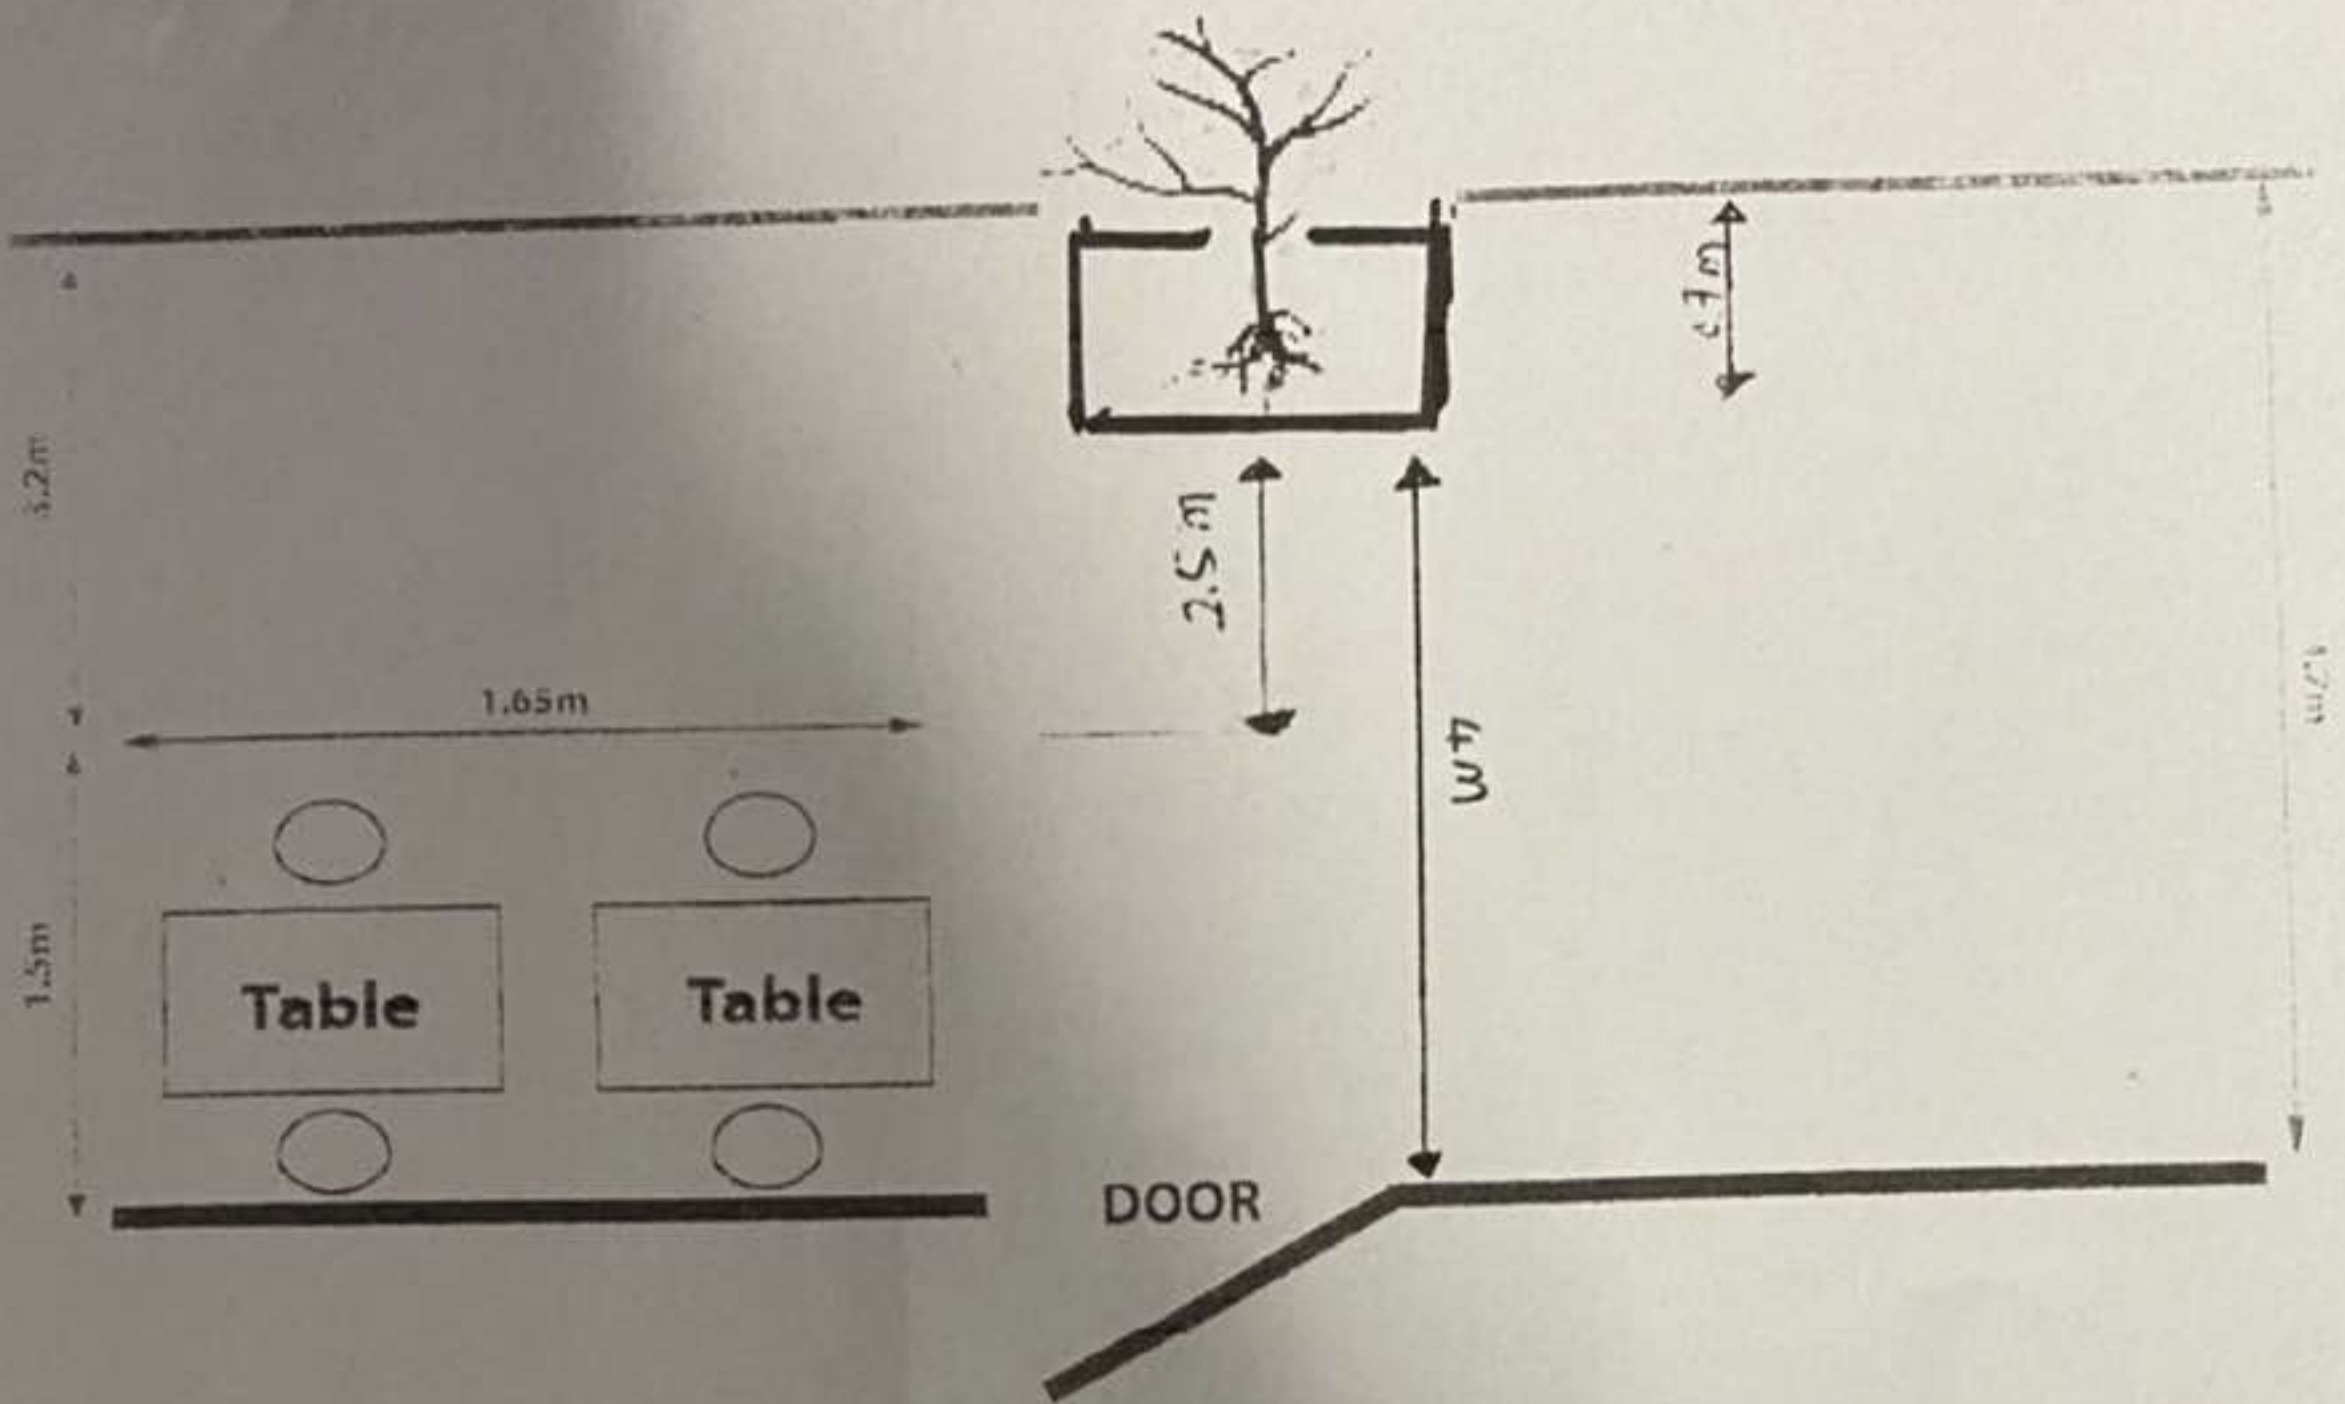

Hampstead High Street

GOLDFISH RESTAURANT

Area of Pedestrian Access

Area of Private Forecourt

Table Dimentions 0.8m * 0.8m

Chair Dimentions 0.17m * 0.85m