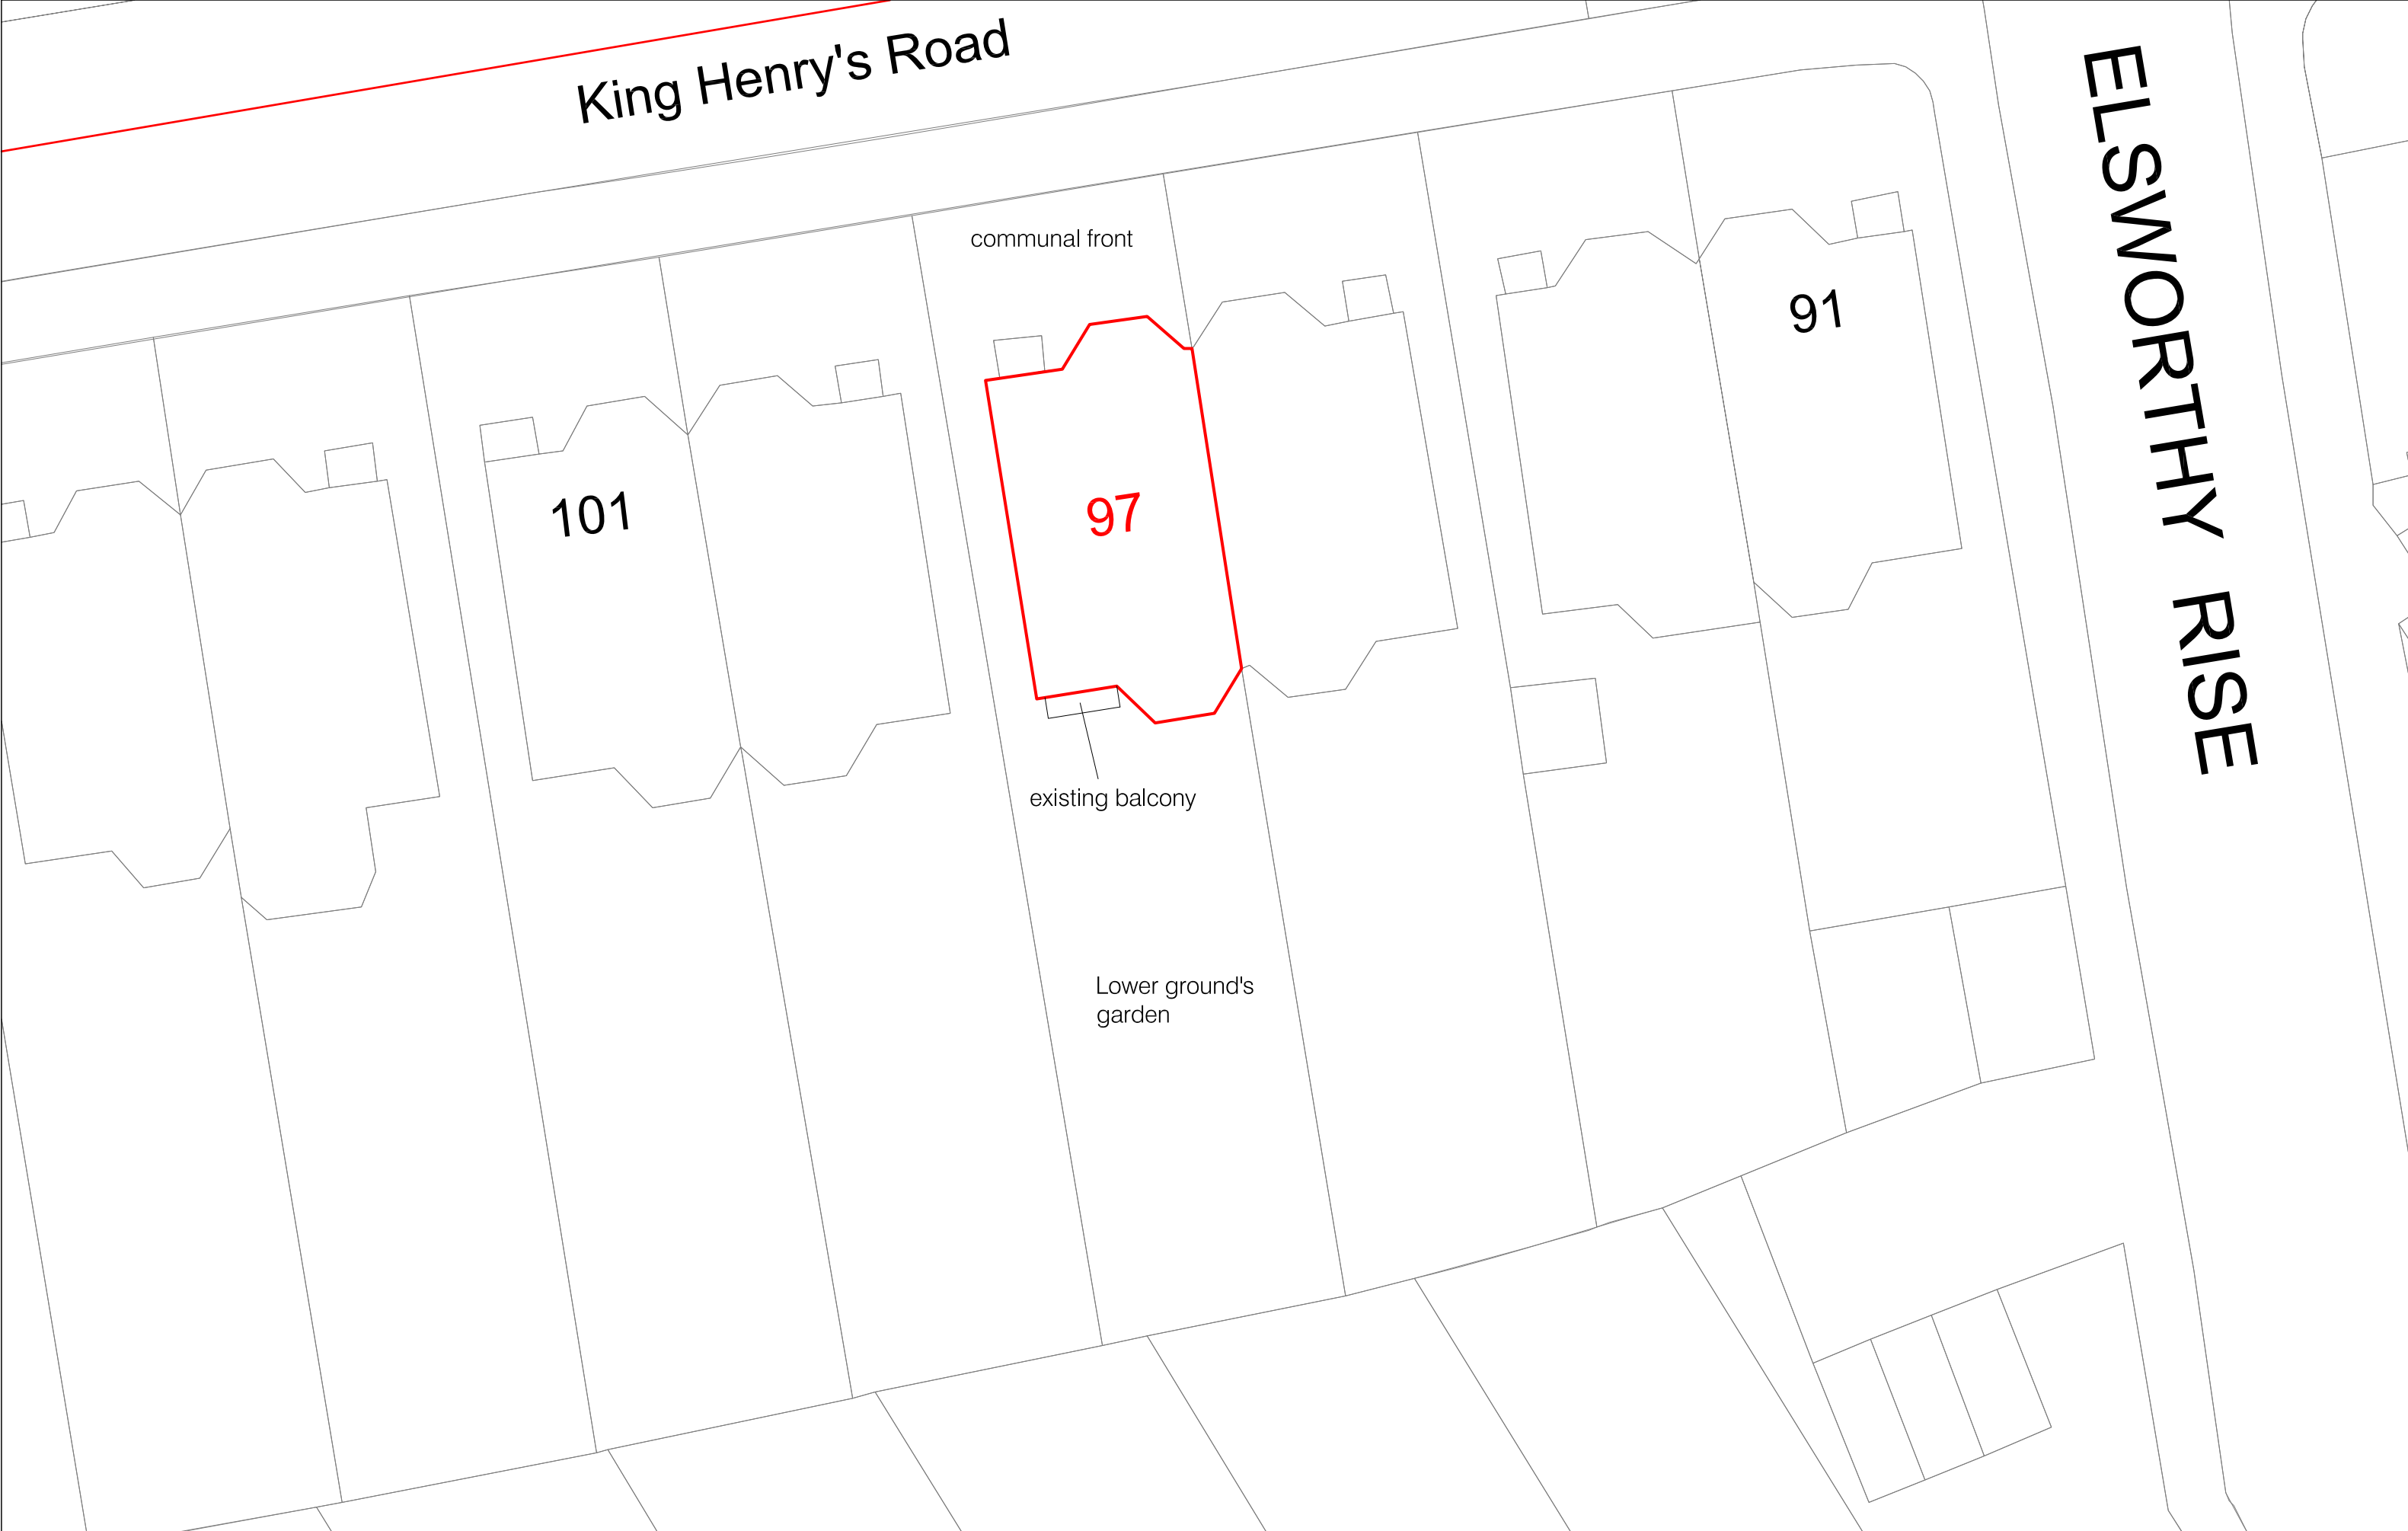

King Henry's Road

ELSMORTHY RISE

101

97

91

communal front

existing balcony

Lower ground's garden

1:200 @ A3