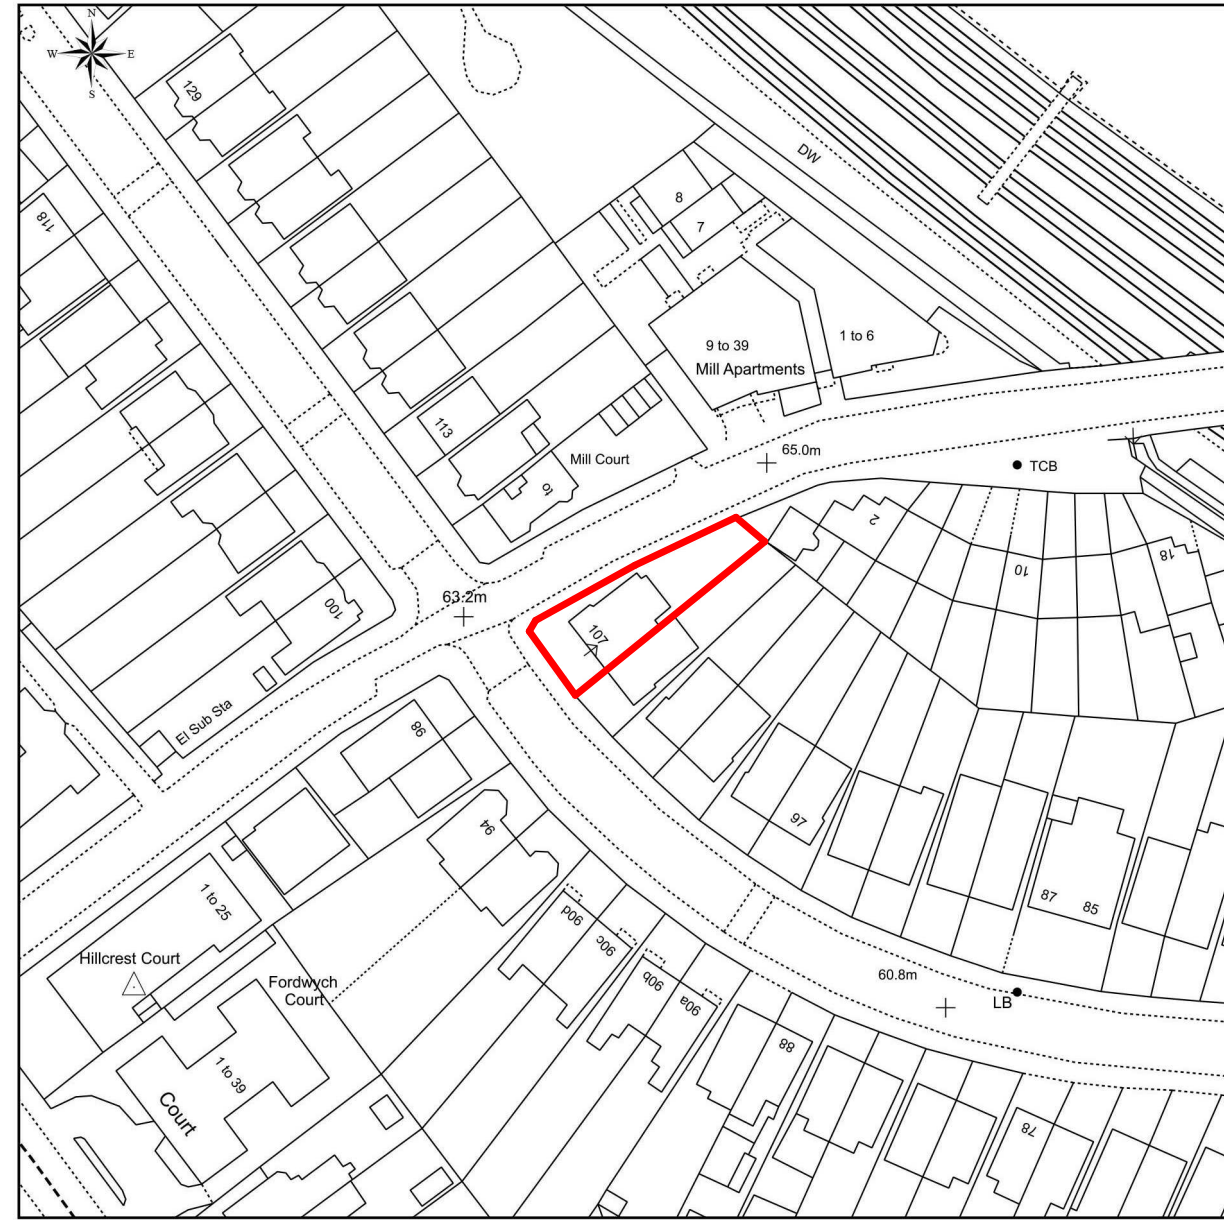

This Plan includes the following Licensed Data: OS MasterMap, Black and White Site Plan/Block Plan by the Ordnance Survey National Geographic Database and incorporating surveyed revision available at the date of production. Reproduction in whole or in part is prohibited without the prior permission of Ordnance Survey. The representation of a road, track or path is no evidence of a right of way. The representation of features, as lines is no evidence of a property boundary. © Crown copyright and database rights, 2021. Ordnance Survey 0100031673

Scale: 1:500, paper size: A4

This Plan includes the following Licensed Data: OS MasterMap Black and White PDF Location Plan by the Ordnance Survey National Geographic Database and incorporating surveyed revision available at the date of production. Reproduction in whole or in part is prohibited without the prior permission of Ordnance Survey. The representation of a road, track or path is no evidence of a right of way. The representation of features, as lines is no evidence of a property boundary. © Crown copyright and database rights, 2021. Ordnance Survey 0100031673

Scale: 1:1250, paper size: A4

Site boundary

date	rev	note

## 2028 Fordwych Road Nursery

Status:	Planning (draft)
Client:	Les Petites Etoiles
First Issue Date:	02/02/21
Drawing:	Existing Site Location Plan

Drawing No.	2028-E000	Rev:	
Drawn By:	JM	Checked By:	RM
Scale:	@ A3		