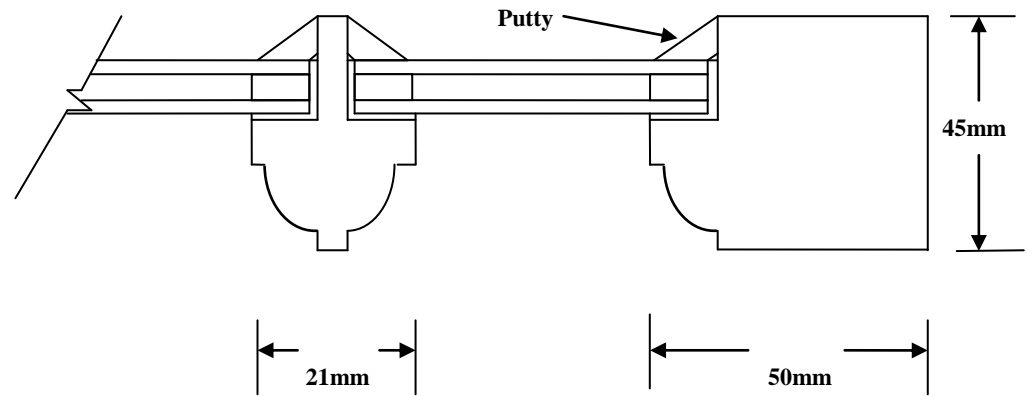

Not To Scale

Outside View

Section A-A

Materials: European Redwood / Hardwood Cills

Glass: 16mm Krypton units Softcoat