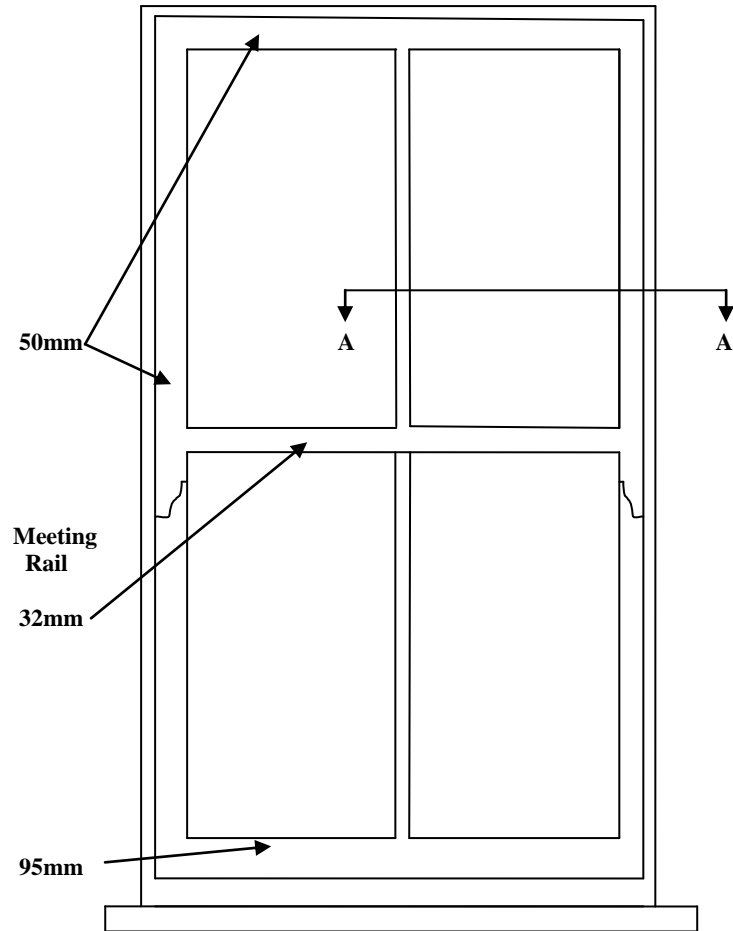

Not To Scale

Outside View

Section A-A

Materials: European Redwood / Hardwood Cills

Glass: 16mm Krypton units Softcoat