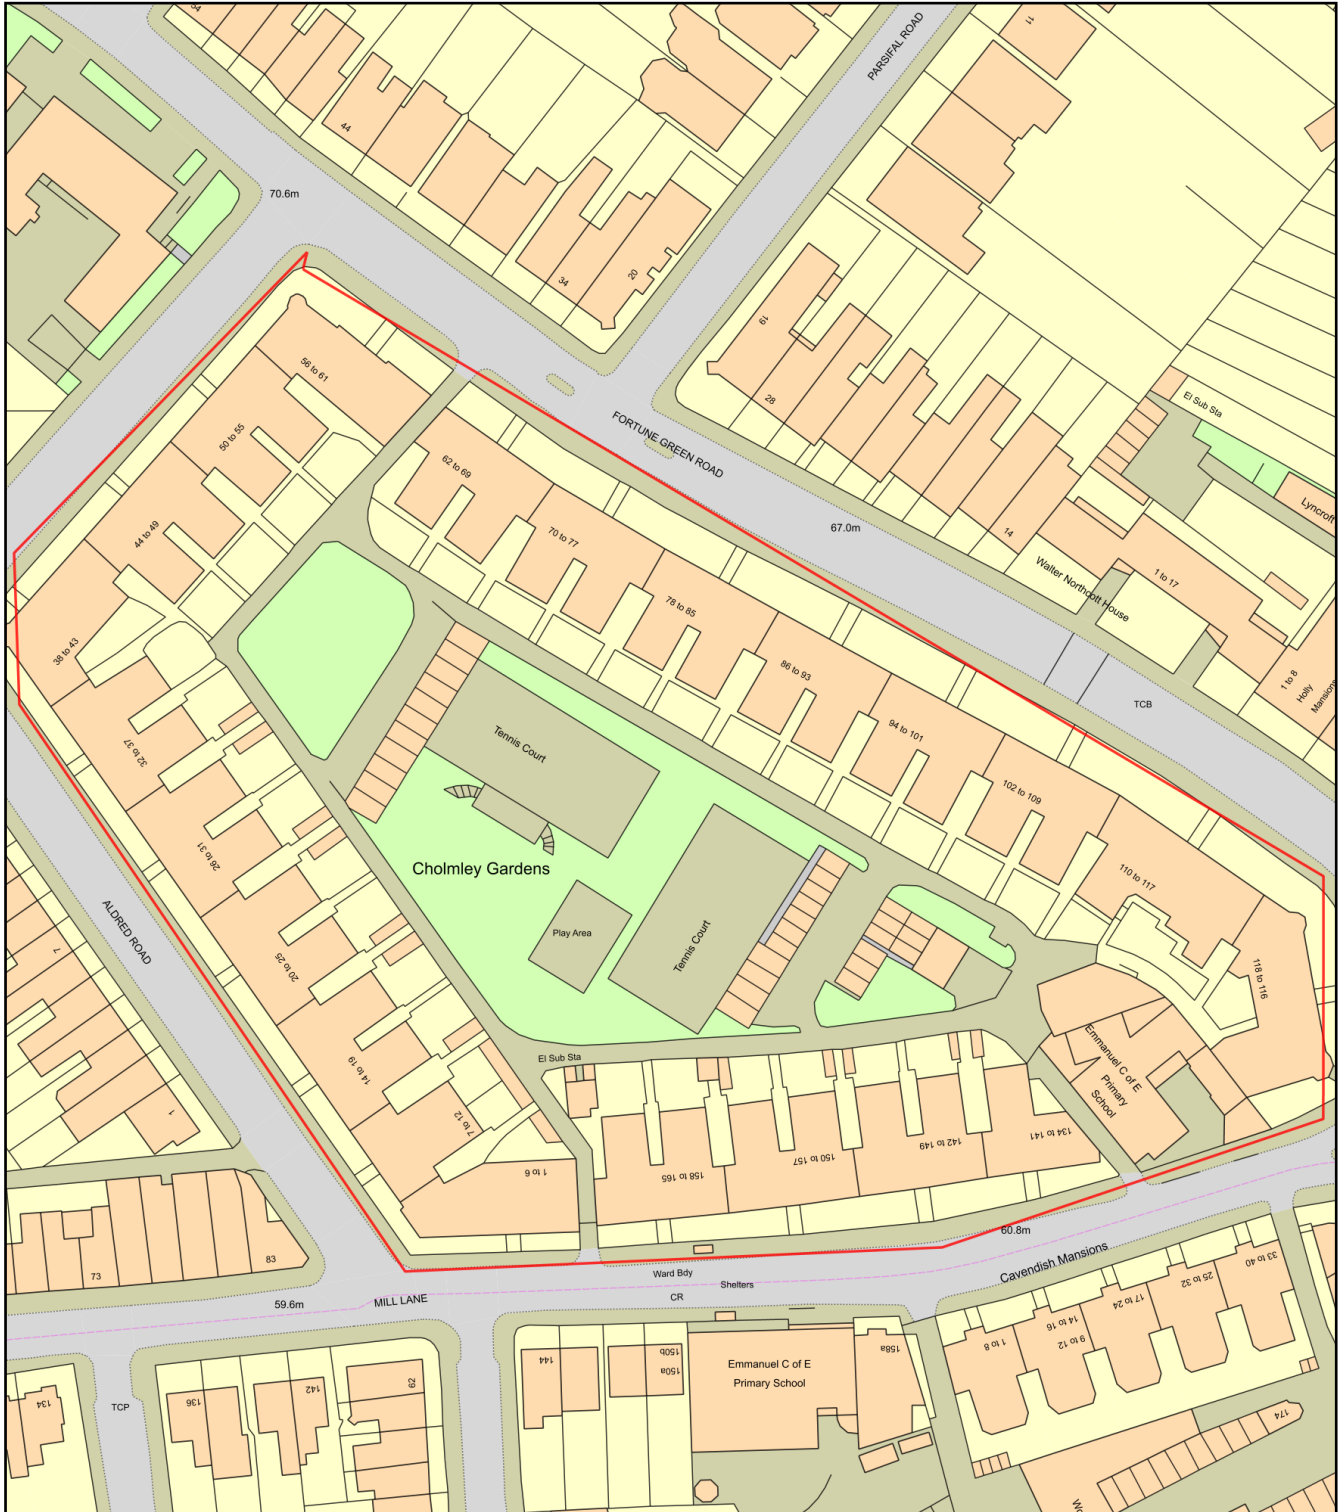

# Cholmley Gardens, NW6

Plan Produced for: Cholmley Gardens Ltd

Date Produced: 23 Nov 2021

Plan Reference Number: TQRQM21327125918604

Scale: 1:1250 @ A4