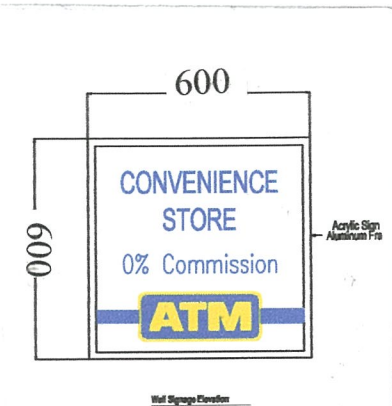

Original Non Illuminated
Unwins Projecting Sign

Scale 1 : ;20@A3

Original Part Elevation and Section

Unwins Wine Merchants Shopfront Fascia Sign
Yellow Lettering out of Green Background

Installed Non Illuminated
ATM Projecting Sign

Scale 1 : 20@A3

Installed Part Elevation and Section

Unwins Wine Merchants Shopfront Fascia Sign
Yellow Lettering out of Green Background

Scale 1 : 50@A3

Drawing No. EN01102021
Scale: 1:50
Date: 22.11.2021