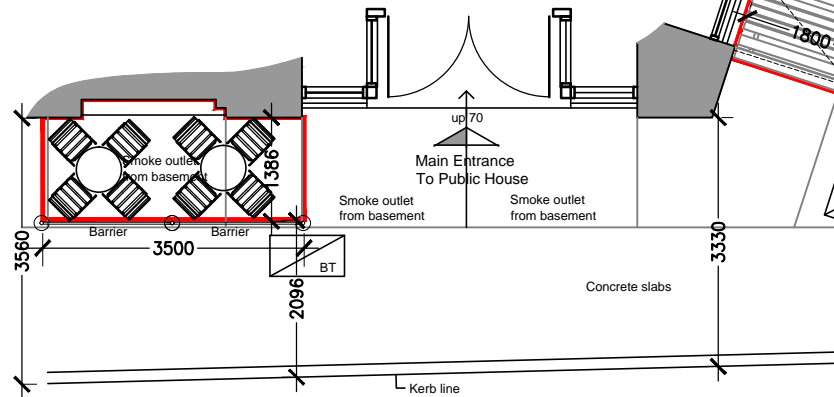

Parkway

Barrier Style

← Parkway

Albert Street

Albert Street

Furniture 8 No timber picnic benches

Location Plan 1:1250

Date 29.03.16

Scale: 1:100 @A3
 Drawing Number: 2937-80
 Rev: C

Project : The Earl Of Camden, 55 Parkway,
 London, NW1 7PN

Pembrook Design

Summit House, Harescroft Road, The Pinches, Hatfield, Essex, CM19 5BN
 Tel: 01279 433888, Fax: 01279 433889

NOTE: CONTRACTORS ARE TO CHECK ALL SIZES AND DIMENSIONS BEFORE SETTING OUT ANY SITE OR SHOPWORK ANY ERRORS OR DISCREPANCIES TO BE REPORTED AND RESOLVED BY THE SITE SPECIFIC PROJECT DESIGNER/BUILDER AND RESPECTIVE AGENTS.