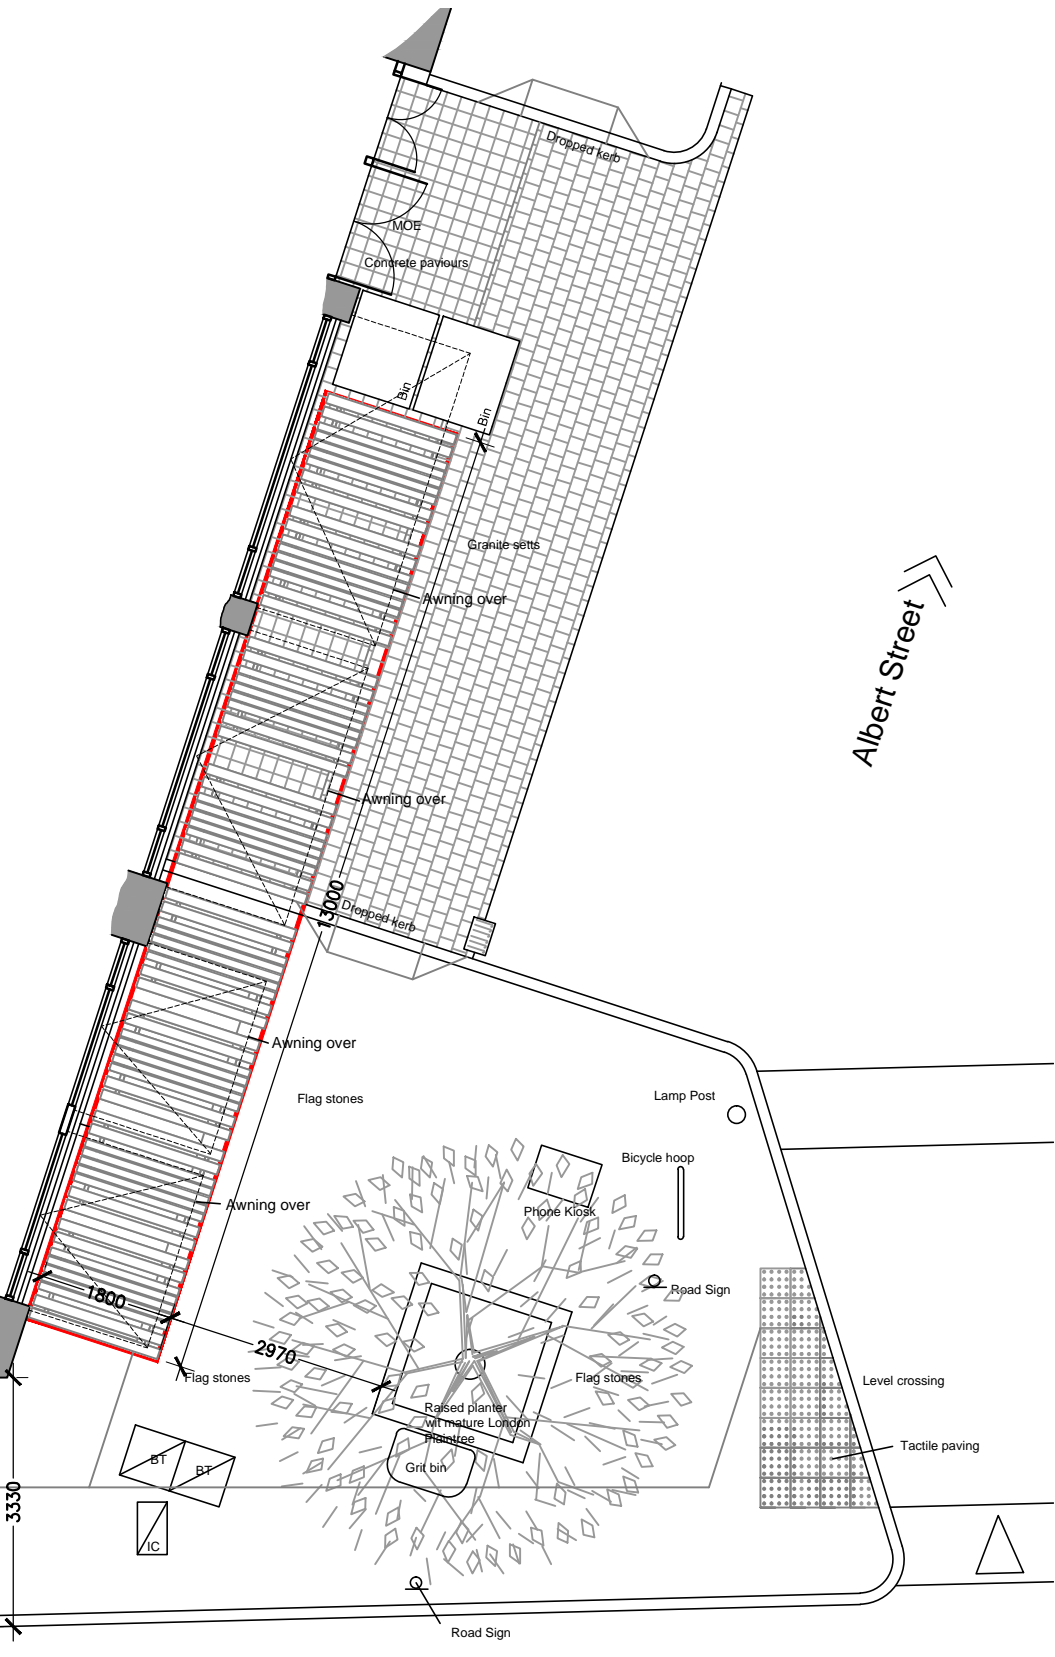

Parkway

Barrier Style

← Parkway

Albert Street

Albert Street

Furniture 8 No timber picnic benches

Location Plan 1:1250

Date 29.03.16

Scale: 1:100 @A3
 Drawing Number: 2937-80
 Rev: C

Project : The Earl Of Camden, 55 Parkway,
 London, NW1 7PN

Pembrook Design

Summit House, Harescroft Road, The Pinches, Hatfield, Essex, CM19 5BN
 Tel: 01279 433888, Fax: 01279 433889

NOTE: CONTRACTORS ARE TO CHECK ALL SIZES AND DIMENSIONS BEFORE SETTING OUT ANY SITE OR SHOPWORK ANY ERRORS OR DISCREPANCIES TO BE REPORTED AND RESOLVED BY THE SITE SPECIFIC PROJECT DESIGNER/BUILDER AND RESPECTIVE AGENTS.