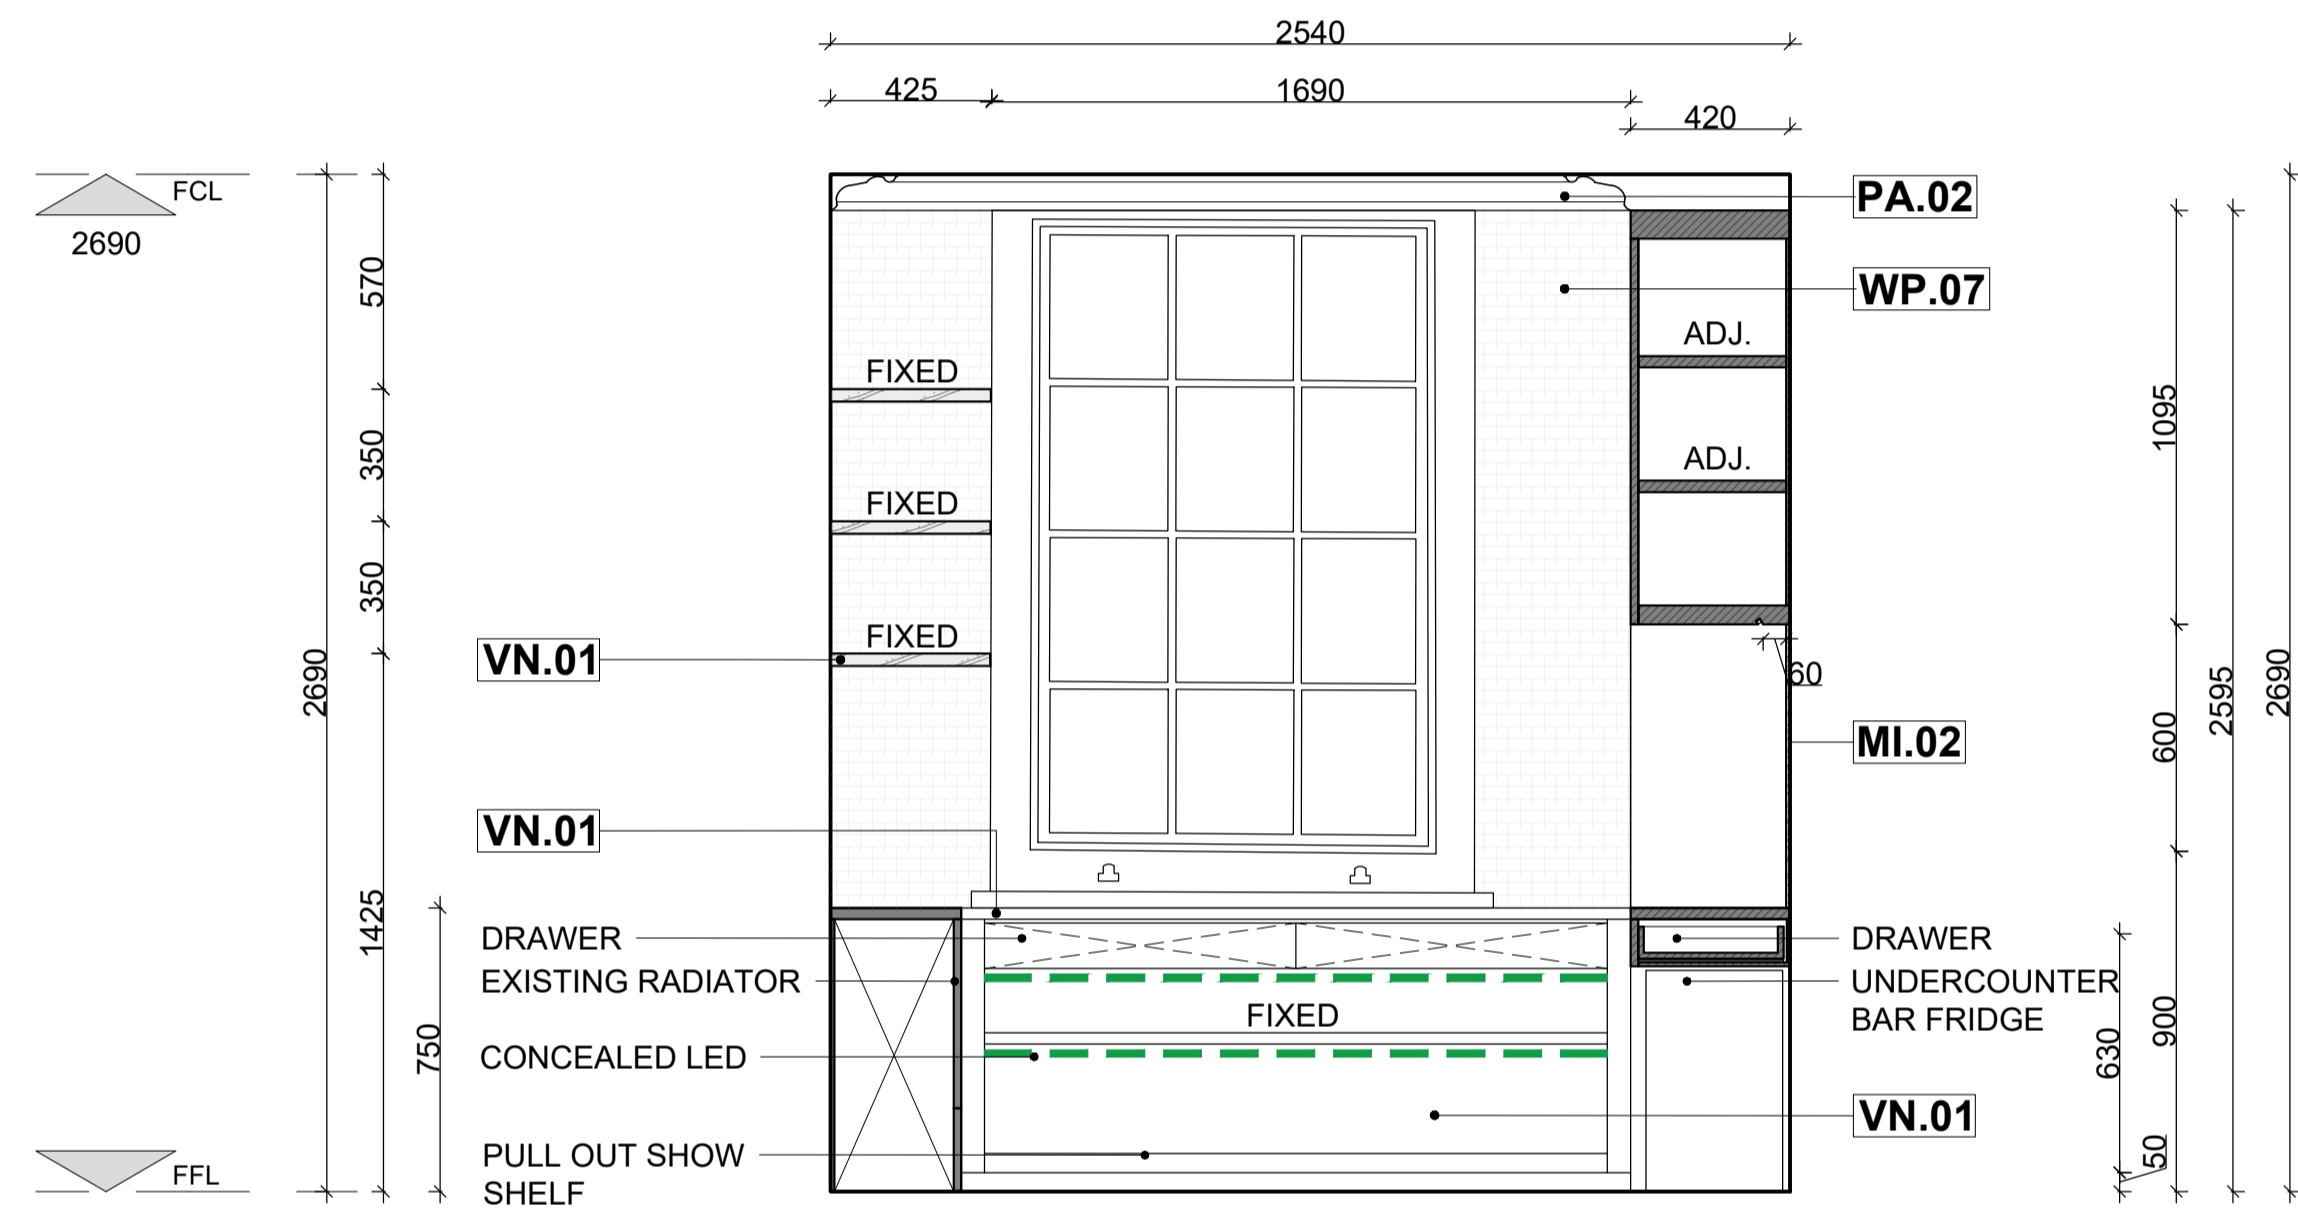

01 ELEVATION C
1:20 @ A1