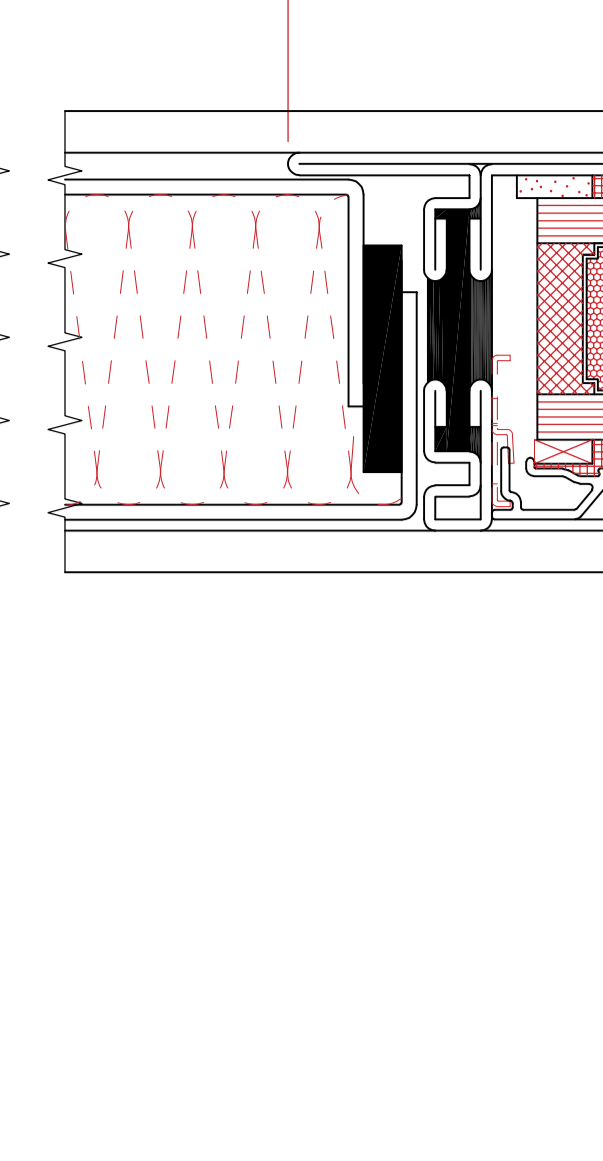

PRODUCT RANGE – SINGLE OR DOUBLE DOORS PLUS OPTIONAL FIXED SIDE LIGHTS AND/OR TOP (FAN) LIGHTS. DOORS MAY BE COUPLED TO ANY OTHER T60 WINDOW TYPES TO FORM LARGE SCREENS OR WINDOW WALLS. DOORS MAY SWING INWARDS OR OUTWARDS AND CAN BE GLAZED FROM EITHER SIDE

HORIZONTAL AND VERTICAL GLAZING BARS MAY BE ADDED TO ALL ASSEMBLIES

TYPICAL SINGLE DOOR

TYPICAL DOUBLE DOOR

TYPICAL SINGLE DOOR WITH TOP-LIGHT

TYPICAL SINGLE DOOR WITH SIDE-LIGHT AND TOP-LIGHTS

TYPICAL DOUBLE DOOR WITH SIDE-LIGHTS ('BELGIUM DOOR')

FURTHER DOOR ARRANGEMENT EXAMPLES SHOWN

FRAME PROFILES

DOOR FRAME (USE AT HEAD AND/OR JAMBS) INTERIOR GLAZED OPTION SHOWN

DOOR FRAME (USE AT HEAD AND/OR JAMBS) EXTERIOR GLAZED OPTION SHOWN

SEE T60 WINDOW DRAWING FOR TOP/SIDELIGHT AND COSMETIC GLAZING BAR OPTIONS, GLAZING AND TYPICAL FIXING DETAILS

DOOR FRAME (USE AT HEAD AND/OR JAMBS) EXTERIOR GLAZED OPTION SHOWN

DOOR FRAME (USE AT HEAD AND/OR JAMBS) INTERIOR GLAZED OPTION SHOWN

DDA/ADA COMPLIANT THRESHOLD OPEN-OUT, INTERIOR GLAZED OPTION SHOWN (OPEN-OUT, EXTERIOR GLAZED OPTION AVAILABLE)