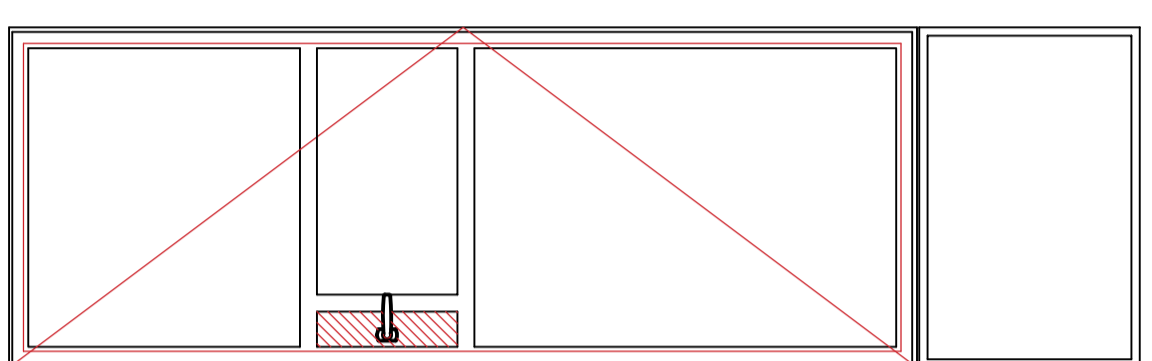

PRODUCT RANGE – SINGLE OR DOUBLE DOORS PLUS OPTIONAL FIXED SIDE LIGHTS AND/OR TOP (FAN) LIGHTS. DOORS MAY BE COUPLED TO ANY OTHER T60 WINDOW TYPES TO FORM LARGE SCREENS OR WINDOW WALLS. DOORS MAY SWING INWARDS OR OUTWARDS AND CAN BE GLAZED FROM EITHER SIDE

HORIZONTAL AND VERTICAL GLAZING BARS MAY BE ADDED TO ALL ASSEMBLIES

TYPICAL SINGLE DOOR

TYPICAL DOUBLE DOOR

TYPICAL SINGLE DOOR WITH TOP-LIGHT

TYPICAL SINGLE DOOR WITH SIDE-LIGHT AND TOP-LIGHTS

TYPICAL DOUBLE DOOR WITH SIDE-LIGHTS ('BELGIUM DOOR')

FURTHER DOOR ARRANGEMENT EXAMPLES SHOWN

FRAME PROFILES

DOOR FRAME (USE AT HEAD AND/OR JAMBS) INTERIOR GLAZED OPTION SHOWN

DOOR FRAME (USE AT HEAD AND/OR JAMBS) EXTERIOR GLAZED OPTION SHOWN

SEE T60 WINDOW DRAWING FOR TOP/SIDELIGHT AND COSMETIC GLAZING BAR OPTIONS, GLAZING AND TYPICAL FIXING DETAILS

DOOR FRAME (USE AT HEAD AND/OR JAMBS) EXTERIOR GLAZED OPTION SHOWN

DOOR FRAME (USE AT HEAD AND/OR JAMBS) INTERIOR GLAZED OPTION SHOWN

DDA/ADA COMPLIANT THRESHOLD OPEN-OUT, INTERIOR GLAZED OPTION SHOWN (OPEN-OUT, EXTERIOR GLAZED OPTION AVAILABLE)