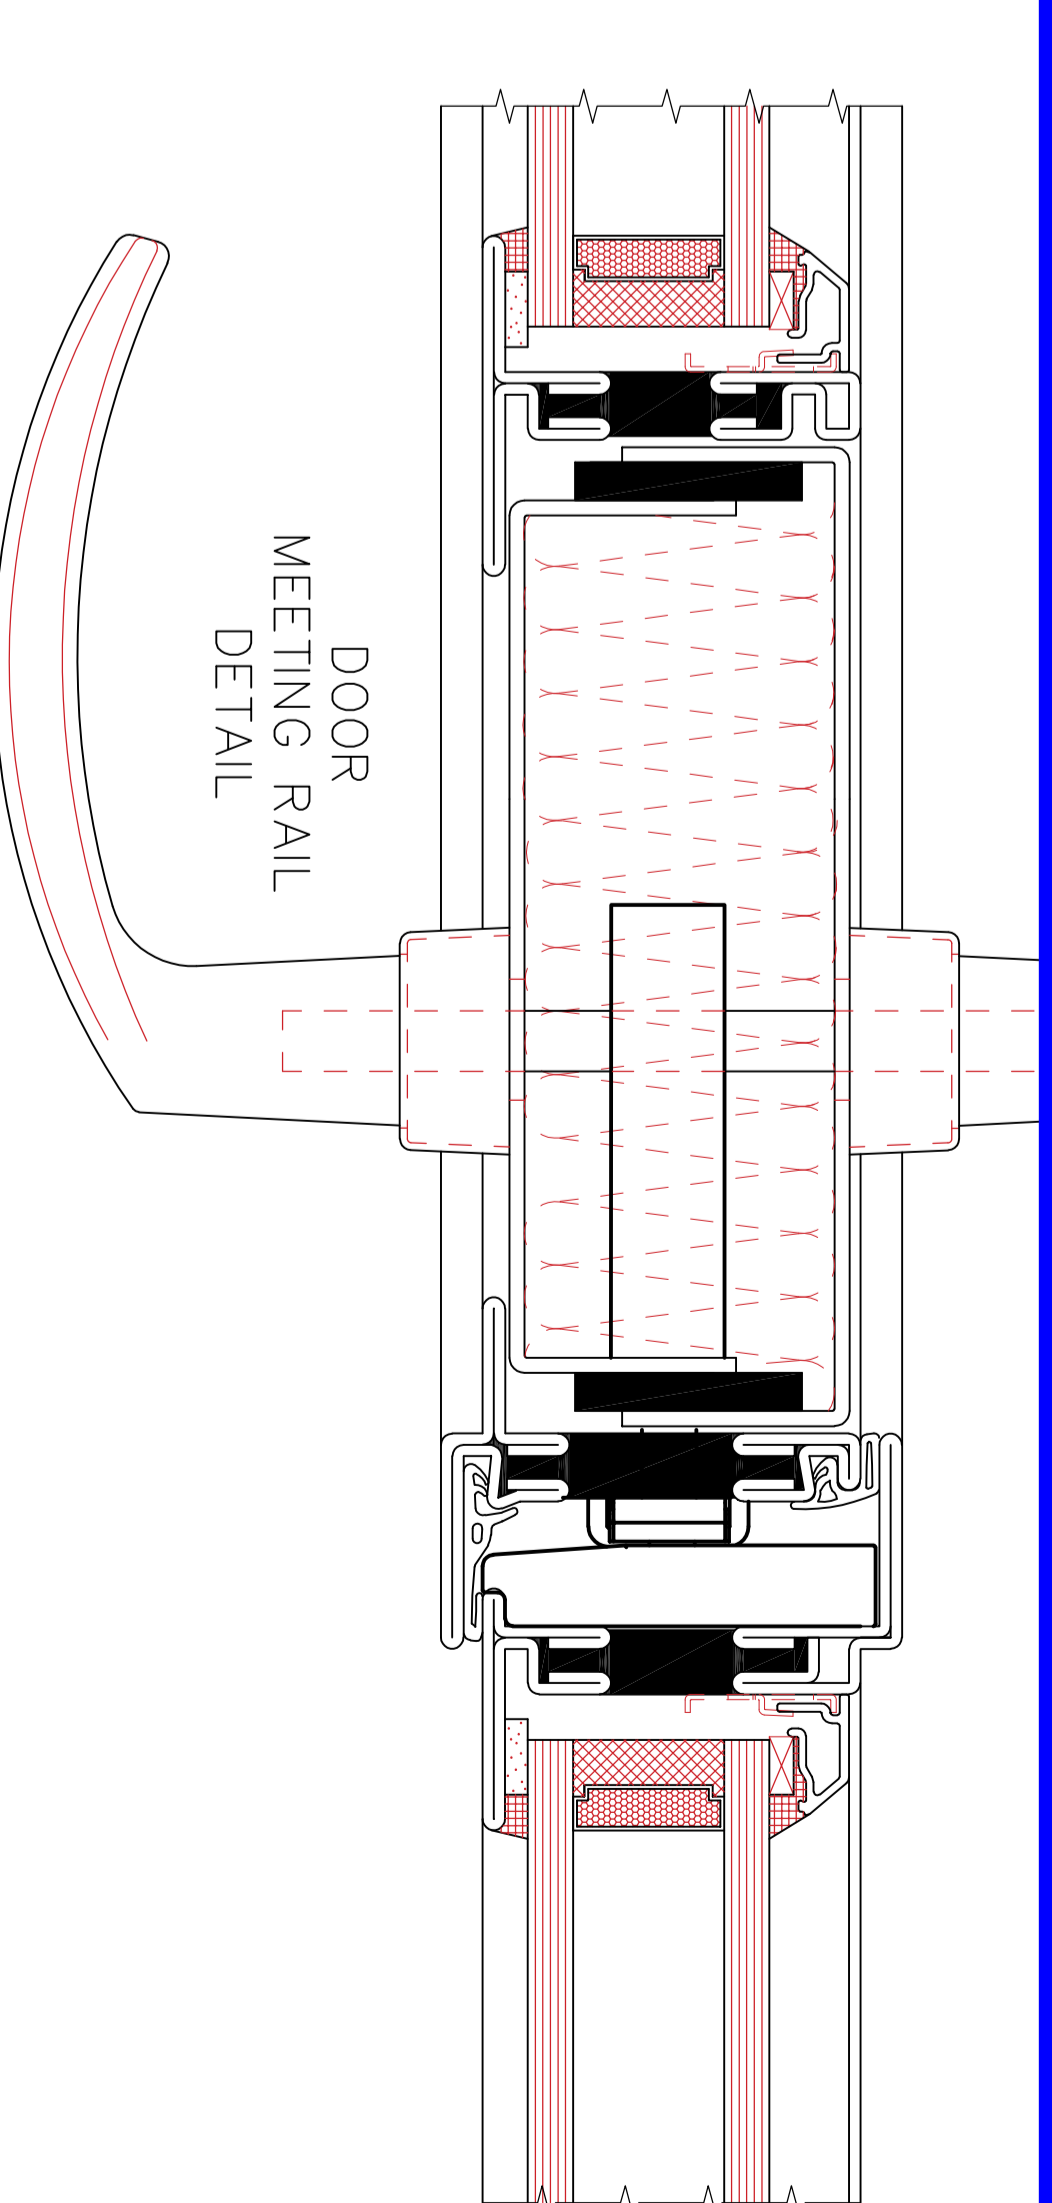

STANDARD DOOR SILL OPEN-IN, INTERIOR GLAZED OPTION SHOWN (OPEN-IN, EXTERIOR GLAZED OPTION AVAILABLE)

TYPICAL COUPLING DETAILS

T60 DOORS
GENERAL ARRANGEMENT
CRITTALL® IS A REGISTERED TRADE MARK OF CRITTALL WINDOWS LIMITED

REF: T60D 08/21
SHEET 1 OF 1