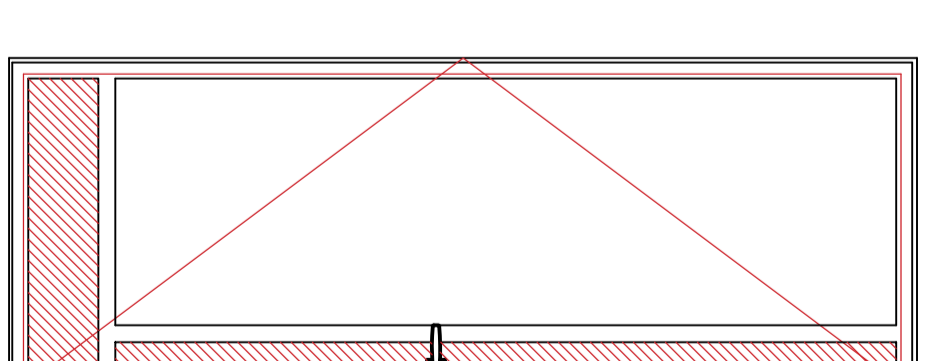

PRODUCT RANGE – SINGLE OR DOUBLE DOORS PLUS OPTIONAL FIXED SIDE LIGHTS AND/OR TOP (FAN) LIGHTS. DOORS MAY BE COUPLED TO ANY OTHER T60 WINDOW TYPES TO FORM LARGE SCREENS OR WINDOW WALLS. DOORS MAY SWING INWARDS OR OUTWARDS AND CAN BE GLAZED FROM EITHER SIDE

HORIZONTAL AND VERTICAL GLAZING BARS MAY BE ADDED TO ALL ASSEMBLIES

TYPICAL SINGLE DOOR

TYPICAL DOUBLE DOOR

TYPICAL SINGLE DOOR WITH TOP-LIGHT

TYPICAL SINGLE DOOR WITH SIDE-LIGHT AND TOP-LIGHTS

TYPICAL DOUBLE DOOR WITH SIDE-LIGHTS ('BELGIUM DOOR')

FURTHER DOOR ARRANGEMENT EXAMPLES SHOWN

FRAME PROFILES

DOOR FRAME (USE AT HEAD AND/OR JAMBS) INTERIOR GLAZED OPTION SHOWN

DOOR FRAME (USE AT HEAD AND/OR JAMBS) EXTERIOR GLAZED OPTION SHOWN

SEE T60 WINDOW DRAWING FOR TOP/SIDELIGHT AND COSMETIC GLAZING BAR OPTIONS, GLAZING AND TYPICAL FIXING DETAILS