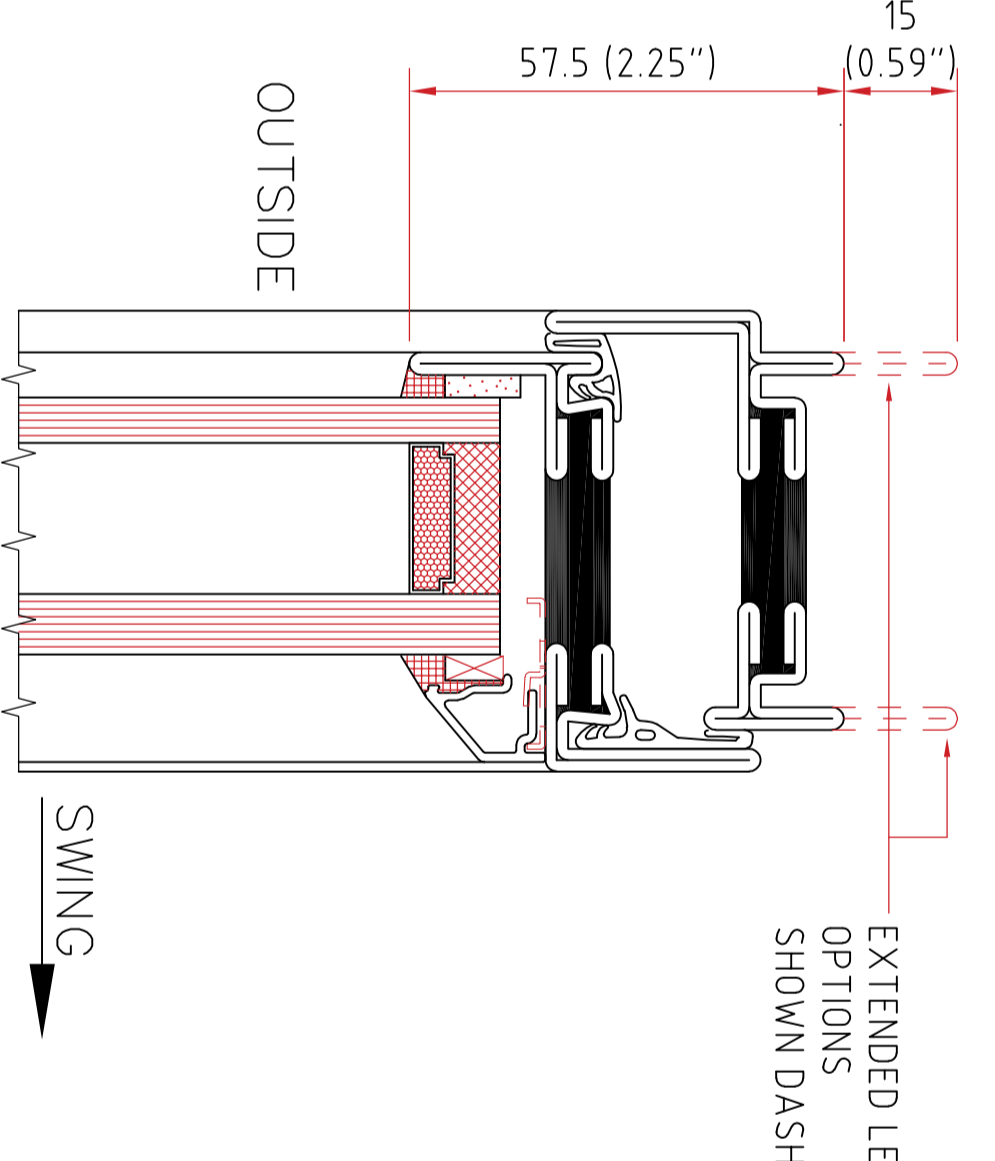

PRODUCT RANGE – SINGLE OR DOUBLE DOORS PLUS OPTIONAL FIXED SIDE LIGHTS AND/OR TOP (FAN) LIGHTS. DOORS MAY BE COUPLED TO ANY OTHER T60 WINDOW TYPES TO FORM LARGE SCREENS OR WINDOW WALLS. DOORS MAY SWING INWARDS OR OUTWARDS AND CAN BE GLAZED FROM EITHER SIDE

HORIZONTAL AND VERTICAL GLAZING BARS MAY BE ADDED TO ALL ASSEMBLIES

TYPICAL SINGLE DOOR

TYPICAL DOUBLE DOOR

TYPICAL SINGLE DOOR WITH TOP-LIGHT

TYPICAL SINGLE DOOR WITH SIDE-LIGHT AND TOP-LIGHTS

TYPICAL DOUBLE DOOR WITH SIDE-LIGHTS ('BELGIUM DOOR')

FURTHER DOOR ARRANGEMENT EXAMPLES SHOWN

FRAME PROFILES

DOOR FRAME (USE AT HEAD AND/OR JAMBS) INTERIOR GLAZED OPTION SHOWN

DOOR FRAME (USE AT HEAD AND/OR JAMBS) EXTERIOR GLAZED OPTION SHOWN

SEE T60 WINDOW DRAWING FOR TOP/SIDELIGHT AND COSMETIC GLAZING BAR OPTIONS, GLAZING AND TYPICAL FIXING DETAILS

DOOR FRAME (USE AT HEAD AND/OR JAMBS) EXTERIOR GLAZED OPTION SHOWN

DOOR FRAME (USE AT HEAD AND/OR JAMBS) INTERIOR GLAZED OPTION SHOWN

DDA/ADA COMPLIANT THRESHOLD OPEN-OUT, INTERIOR GLAZED OPTION SHOWN (OPEN-OUT, EXTERIOR GLAZED OPTION AVAILABLE)