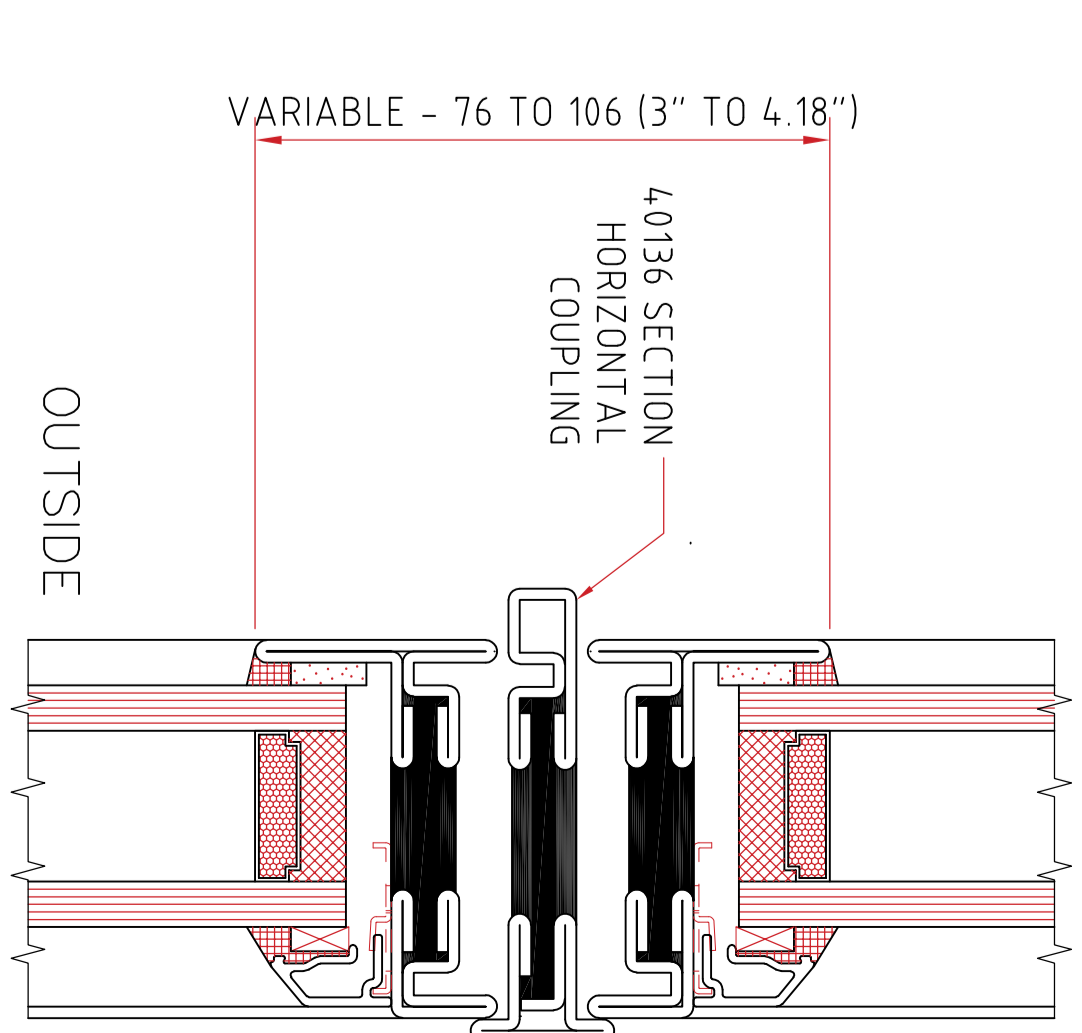

TYPICAL COUPLING DETAILS

T60 DOORS
GENERAL ARRANGEMENT
CRITTALL® IS A REGISTERED TRADE MARK OF CRITTALL WINDOWS LIMITED

REF: T60D 08/21
SHEET 1 OF 1