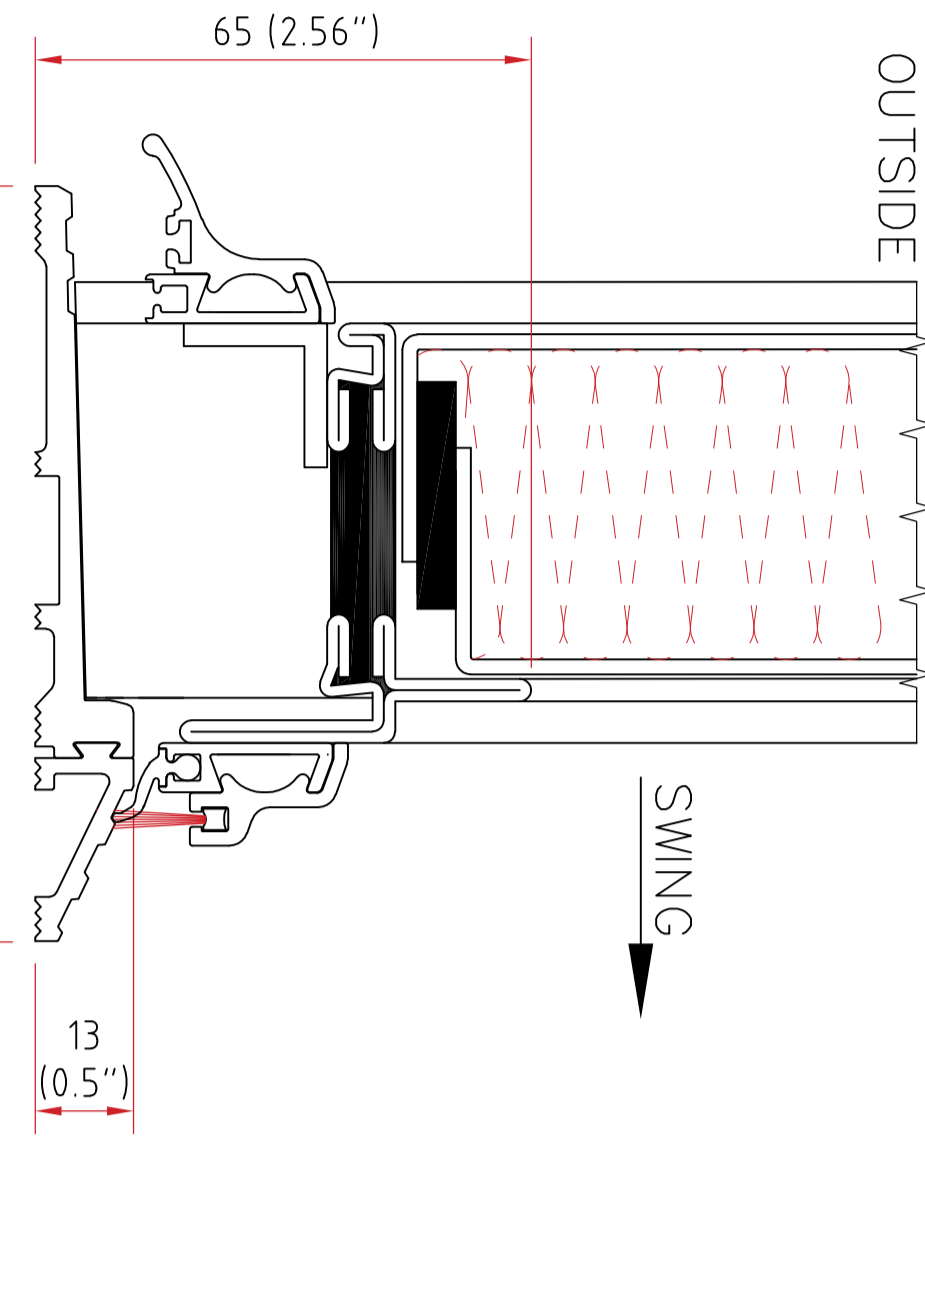

PRODUCT RANGE – SINGLE OR DOUBLE DOORS PLUS OPTIONAL FIXED SIDE LIGHTS AND/OR TOP (FAN) LIGHTS. DOORS MAY BE COUPLED TO ANY OTHER T60 WINDOW TYPES TO FORM LARGE SCREENS OR WINDOW WALLS. DOORS MAY SWING INWARDS OR OUTWARDS AND CAN BE GLAZED FROM EITHER SIDE

HORIZONTAL AND VERTICAL GLAZING BARS MAY BE ADDED TO ALL ASSEMBLIES

TYPICAL SINGLE DOOR

TYPICAL DOUBLE DOOR

TYPICAL SINGLE DOOR WITH TOP-LIGHT

TYPICAL SINGLE DOOR WITH SIDE-LIGHT AND TOP-LIGHTS

TYPICAL DOUBLE DOOR WITH SIDE-LIGHTS ('BELGIUM DOOR')

FURTHER DOOR ARRANGEMENT EXAMPLES SHOWN

FRAME PROFILES

DOOR FRAME (USE AT HEAD AND/OR JAMBS) INTERIOR GLAZED OPTION SHOWN

DOOR FRAME (USE AT HEAD AND/OR JAMBS) EXTERIOR GLAZED OPTION SHOWN

SEE T60 WINDOW DRAWING FOR TOP/SIDELIGHT AND COSMETIC GLAZING BAR OPTIONS, GLAZING AND TYPICAL FIXING DETAILS

DOOR FRAME (USE AT HEAD AND/OR JAMBS) EXTERIOR GLAZED OPTION SHOWN

DOOR FRAME (USE AT HEAD AND/OR JAMBS) INTERIOR GLAZED OPTION SHOWN

DDA/ADA COMPLIANT THRESHOLD OPEN-OUT, INTERIOR GLAZED OPTION SHOWN (OPEN-OUT, EXTERIOR GLAZED OPTION AVAILABLE)