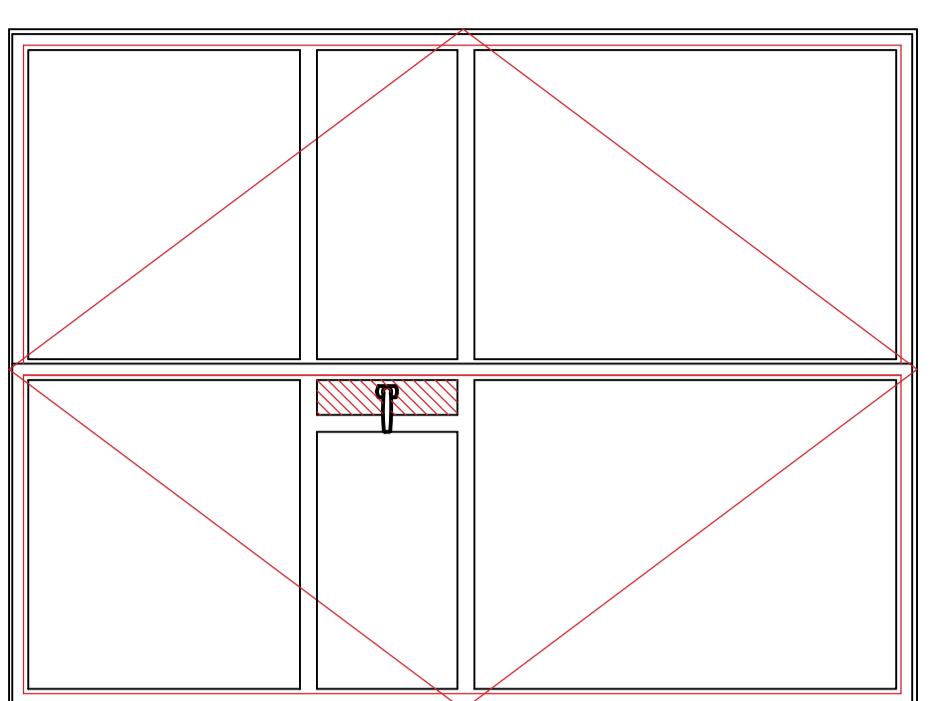

PRODUCT RANGE – SINGLE OR DOUBLE DOORS PLUS OPTIONAL FIXED SIDE LIGHTS AND/OR TOP (FAN) LIGHTS. DOORS MAY BE COUPLED TO ANY OTHER T60 WINDOW TYPES TO FORM LARGE SCREENS OR WINDOW WALLS. DOORS MAY SWING INWARDS OR OUTWARDS AND CAN BE GLAZED FROM EITHER SIDE

HORIZONTAL AND VERTICAL GLAZING BARS MAY BE ADDED TO ALL ASSEMBLIES

TYPICAL SINGLE DOOR

TYPICAL DOUBLE DOOR

TYPICAL SINGLE DOOR WITH TOP-LIGHT

TYPICAL SINGLE DOOR WITH SIDE-LIGHT AND TOP-LIGHTS

TYPICAL DOUBLE DOOR WITH SIDE-LIGHTS ('BELGIUM DOOR')

FURTHER DOOR ARRANGEMENT EXAMPLES SHOWN

FRAME PROFILES

DOOR FRAME (USE AT HEAD AND/OR JAMBS) INTERIOR GLAZED OPTION SHOWN

DOOR FRAME (USE AT HEAD AND/OR JAMBS) EXTERIOR GLAZED OPTION SHOWN

SEE T60 WINDOW DRAWING FOR TOP/SIDELIGHT AND COSMETIC GLAZING BAR OPTIONS, GLAZING AND TYPICAL FIXING DETAILS

DOOR FRAME (USE AT HEAD AND/OR JAMBS) EXTERIOR GLAZED OPTION SHOWN

DOOR FRAME (USE AT HEAD AND/OR JAMBS) INTERIOR GLAZED OPTION SHOWN

DDA/ADA COMPLIANT THRESHOLD OPEN-OUT, INTERIOR GLAZED OPTION SHOWN (OPEN-OUT, EXTERIOR GLAZED OPTION AVAILABLE)