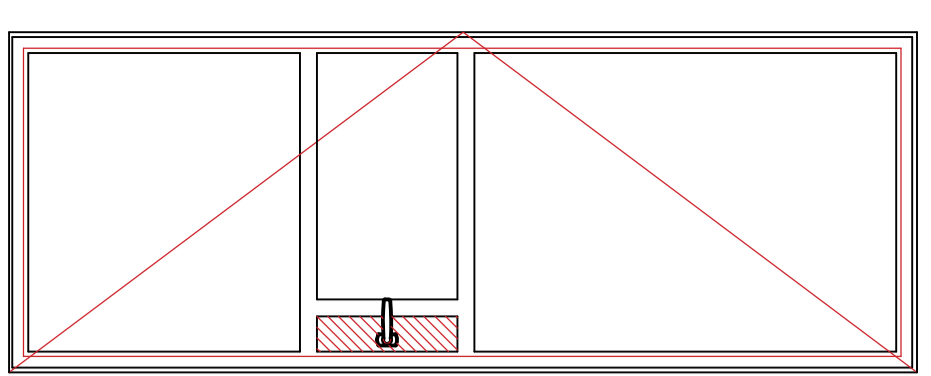

PRODUCT RANGE – SINGLE OR DOUBLE DOORS PLUS OPTIONAL FIXED SIDE LIGHTS AND/OR TOP (FAN) LIGHTS. DOORS MAY BE COUPLED TO ANY OTHER T60 WINDOW TYPES TO FORM LARGE SCREENS OR WINDOW WALLS. DOORS MAY SWING INWARDS OR OUTWARDS AND CAN BE GLAZED FROM EITHER SIDE

HORIZONTAL AND VERTICAL GLAZING BARS MAY BE ADDED TO ALL ASSEMBLIES

TYPICAL SINGLE DOOR

TYPICAL DOUBLE DOOR

TYPICAL SINGLE DOOR WITH TOP-LIGHT

TYPICAL SINGLE DOOR WITH SIDE-LIGHT AND TOP-LIGHTS

TYPICAL DOUBLE DOOR WITH SIDE-LIGHTS ('BELGIUM DOOR')

FURTHER DOOR ARRANGEMENT EXAMPLES SHOWN

FRAME PROFILES

DOOR FRAME (USE AT HEAD AND/OR JAMBS) INTERIOR GLAZED OPTION SHOWN

DOOR FRAME (USE AT HEAD AND/OR JAMBS) EXTERIOR GLAZED OPTION SHOWN

SEE T60 WINDOW DRAWING FOR TOP/SIDELIGHT AND COSMETIC GLAZING BAR OPTIONS, GLAZING AND TYPICAL FIXING DETAILS

DOOR FRAME (USE AT HEAD AND/OR JAMBS) EXTERIOR GLAZED OPTION SHOWN

DOOR FRAME (USE AT HEAD AND/OR JAMBS) INTERIOR GLAZED OPTION SHOWN

DDA/ADA COMPLIANT THRESHOLD OPEN-OUT, INTERIOR GLAZED OPTION SHOWN (OPEN-OUT, EXTERIOR GLAZED OPTION AVAILABLE)