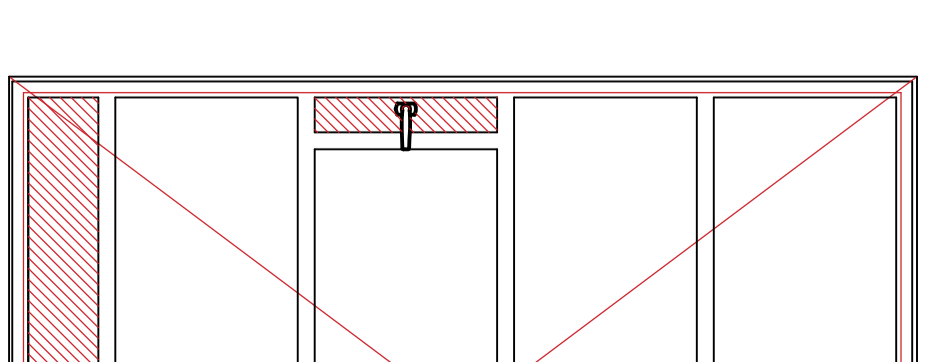

PRODUCT RANGE – SINGLE OR DOUBLE DOORS PLUS OPTIONAL FIXED SIDE LIGHTS AND/OR TOP (FAN) LIGHTS. DOORS MAY BE COUPLED TO ANY OTHER T60 WINDOW TYPES TO FORM LARGE SCREENS OR WINDOW WALLS. DOORS MAY SWING INWARDS OR OUTWARDS AND CAN BE GLAZED FROM EITHER SIDE

HORIZONTAL AND VERTICAL GLAZING BARS MAY BE ADDED TO ALL ASSEMBLIES

TYPICAL SINGLE DOOR

TYPICAL DOUBLE DOOR

TYPICAL SINGLE DOOR WITH TOP-LIGHT

TYPICAL SINGLE DOOR WITH SIDE-LIGHT AND TOP-LIGHTS

TYPICAL DOUBLE DOOR WITH SIDE-LIGHTS ('BELGIUM DOOR')

FURTHER DOOR ARRANGEMENT EXAMPLES SHOWN

FRAME PROFILES

DOOR FRAME (USE AT HEAD AND/OR JAMBS) INTERIOR GLAZED OPTION SHOWN

DOOR FRAME (USE AT HEAD AND/OR JAMBS) EXTERIOR GLAZED OPTION SHOWN

SEE T60 WINDOW DRAWING FOR TOP/SIDELIGHT AND COSMETIC GLAZING BAR OPTIONS, GLAZING AND TYPICAL FIXING DETAILS

DOOR FRAME (USE AT HEAD AND/OR JAMBS) EXTERIOR GLAZED OPTION SHOWN

DOOR FRAME (USE AT HEAD AND/OR JAMBS) INTERIOR GLAZED OPTION SHOWN

DDA/ADA COMPLIANT THRESHOLD OPEN-OUT, INTERIOR GLAZED OPTION SHOWN (OPEN-OUT, EXTERIOR GLAZED OPTION AVAILABLE)