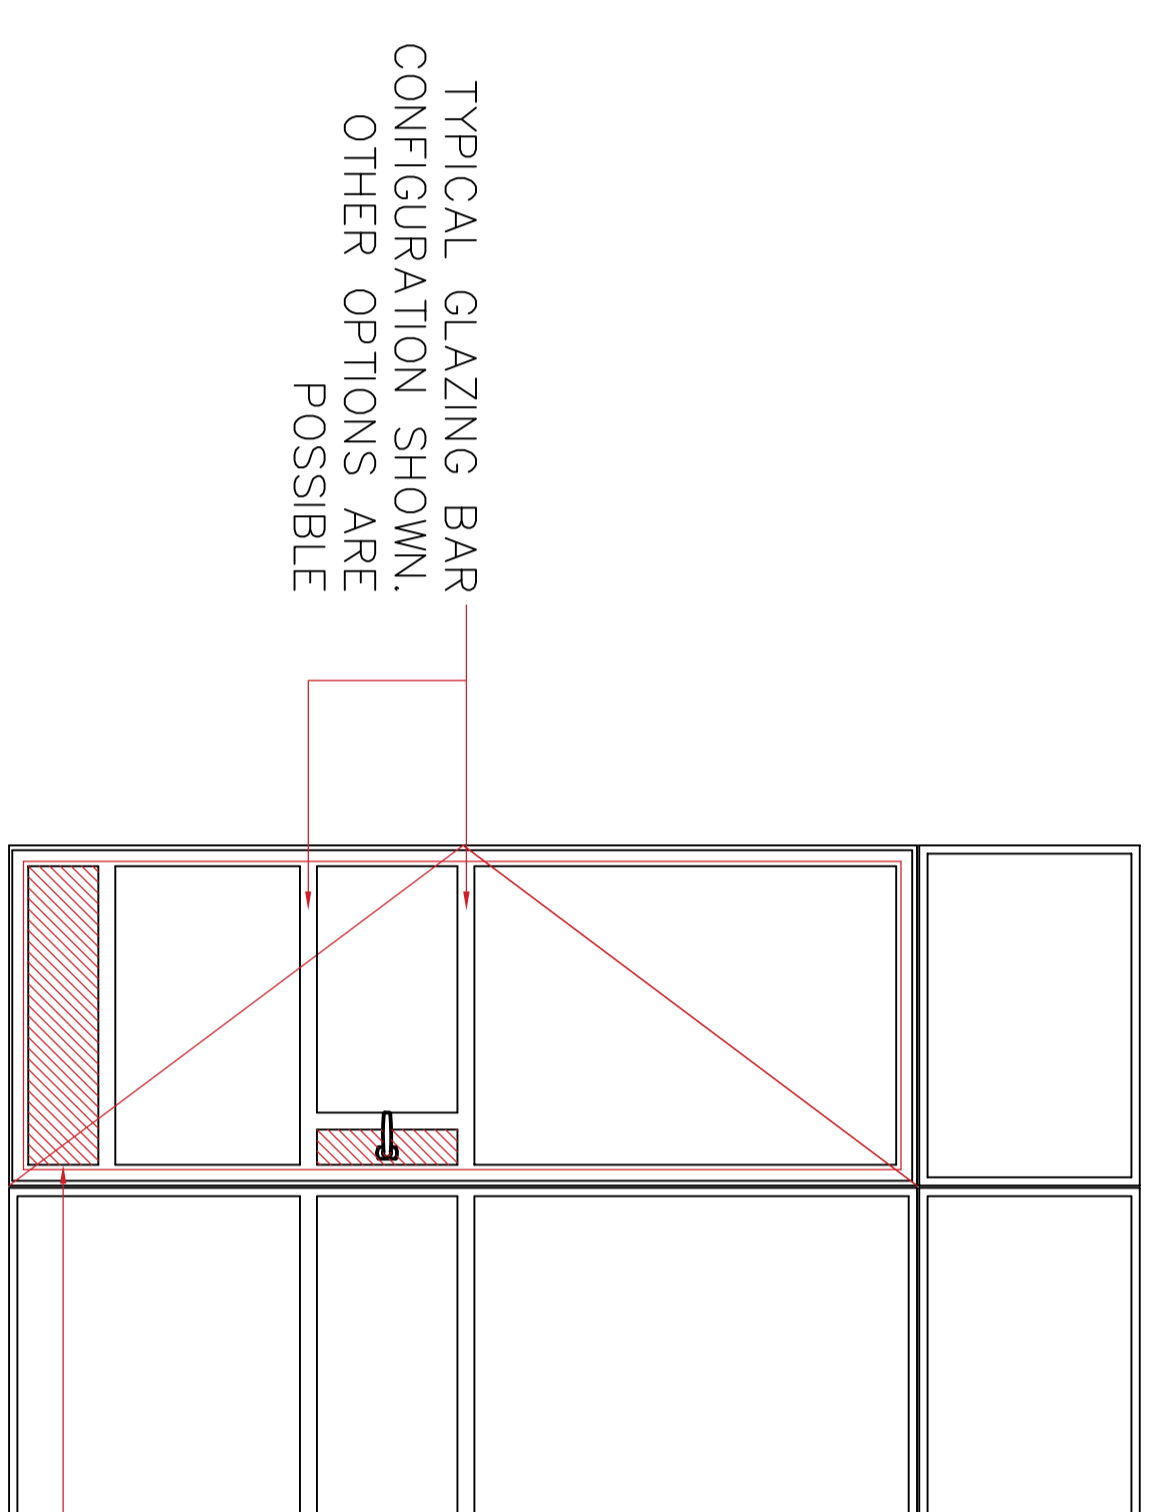

PRODUCT RANGE – SINGLE OR DOUBLE DOORS PLUS OPTIONAL FIXED SIDE LIGHTS AND/OR TOP (FAN) LIGHTS. DOORS MAY BE COUPLED TO ANY OTHER T60 WINDOW TYPES TO FORM LARGE SCREENS OR WINDOW WALLS. DOORS MAY SWING INWARDS OR OUTWARDS AND CAN BE GLAZED FROM EITHER SIDE

HORIZONTAL AND VERTICAL GLAZING BARS MAY BE ADDED TO ALL ASSEMBLIES

TYPICAL SINGLE DOOR

TYPICAL DOUBLE DOOR

TYPICAL SINGLE DOOR WITH TOP-LIGHT

TYPICAL SINGLE DOOR WITH SIDE-LIGHT AND TOP-LIGHTS

TYPICAL DOUBLE DOOR WITH SIDE-LIGHTS ('BELGIUM DOOR')

FURTHER DOOR ARRANGEMENT EXAMPLES SHOWN

FRAME PROFILES

DOOR FRAME (USE AT HEAD AND/OR JAMBS) INTERIOR GLAZED OPTION SHOWN

DOOR FRAME (USE AT HEAD AND/OR JAMBS) EXTERIOR GLAZED OPTION SHOWN

SEE T60 WINDOW DRAWING FOR TOP/SIDELIGHT AND COSMETIC GLAZING BAR OPTIONS, GLAZING AND TYPICAL FIXING DETAILS

DOOR FRAME (USE AT HEAD AND/OR JAMBS) EXTERIOR GLAZED OPTION SHOWN

DOOR FRAME (USE AT HEAD AND/OR JAMBS) INTERIOR GLAZED OPTION SHOWN

DDA/ADA COMPLIANT THRESHOLD OPEN-OUT, INTERIOR GLAZED OPTION SHOWN (OPEN-OUT, EXTERIOR GLAZED OPTION AVAILABLE)