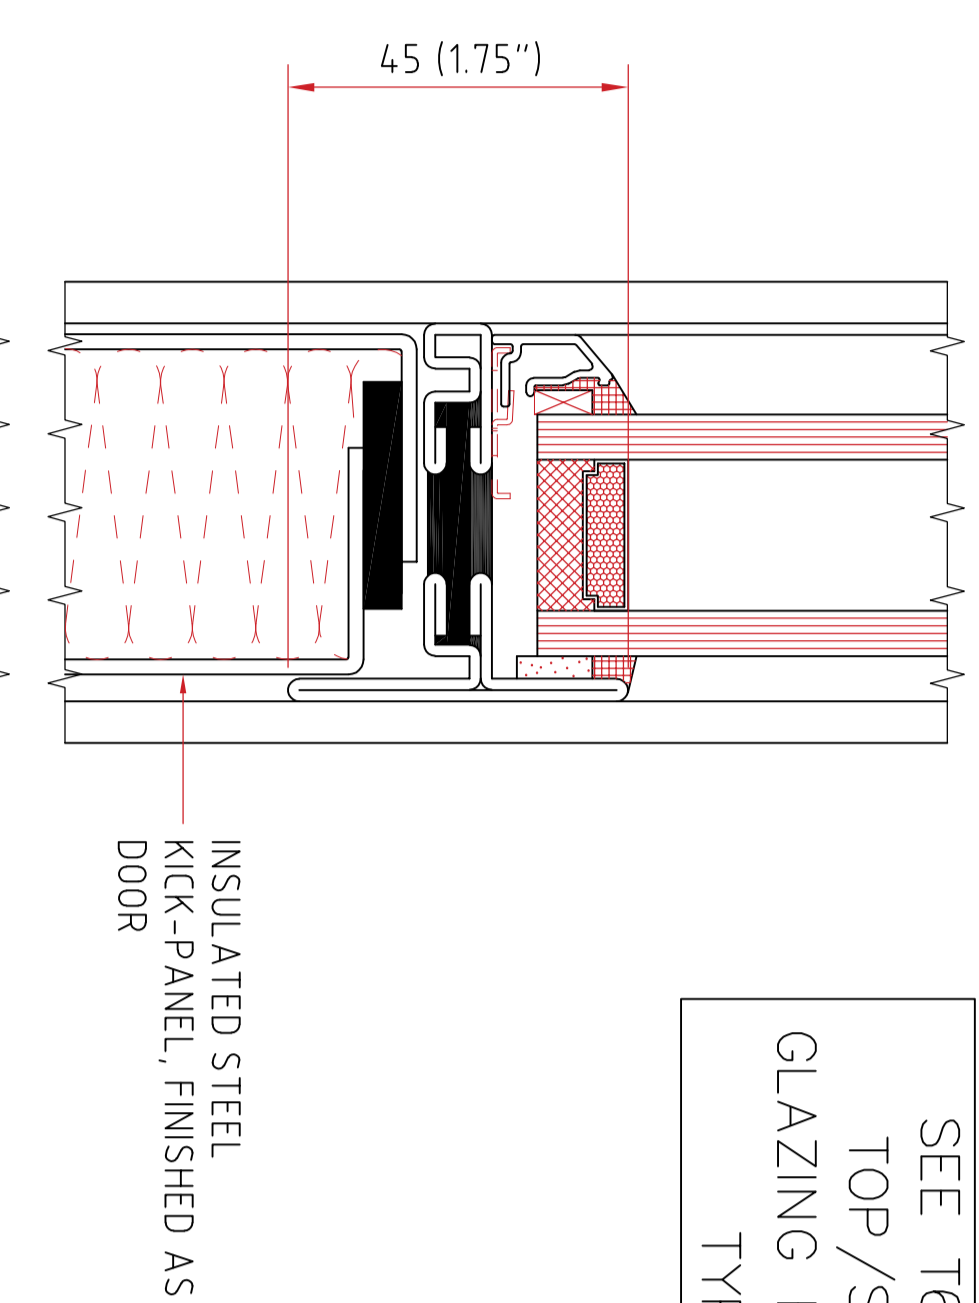

PRODUCT RANGE – SINGLE OR DOUBLE DOORS PLUS OPTIONAL FIXED SIDE LIGHTS AND/OR TOP (FAN) LIGHTS. DOORS MAY BE COUPLED TO ANY OTHER T60 WINDOW TYPES TO FORM LARGE SCREENS OR WINDOW WALLS. DOORS MAY SWING INWARDS OR OUTWARDS AND CAN BE GLAZED FROM EITHER SIDE

HORIZONTAL AND VERTICAL GLAZING BARS MAY BE ADDED TO ALL ASSEMBLIES

TYPICAL SINGLE DOOR

TYPICAL DOUBLE DOOR

TYPICAL SINGLE DOOR WITH TOP-LIGHT

TYPICAL SINGLE DOOR WITH SIDE-LIGHT AND TOP-LIGHTS

TYPICAL DOUBLE DOOR WITH SIDE-LIGHTS ('BELGIUM DOOR')

FURTHER DOOR ARRANGEMENT EXAMPLES SHOWN

FRAME PROFILES

DOOR FRAME (USE AT HEAD AND/OR JAMBS) INTERIOR GLAZED OPTION SHOWN

DOOR FRAME (USE AT HEAD AND/OR JAMBS) EXTERIOR GLAZED OPTION SHOWN

SEE T60 WINDOW DRAWING FOR TOP/SIDELIGHT AND COSMETIC GLAZING BAR OPTIONS, GLAZING AND TYPICAL FIXING DETAILS

DOOR FRAME (USE AT HEAD AND/OR JAMBS) EXTERIOR GLAZED OPTION SHOWN

DOOR FRAME (USE AT HEAD AND/OR JAMBS) INTERIOR GLAZED OPTION SHOWN

DDA/ADA COMPLIANT THRESHOLD OPEN-OUT, INTERIOR GLAZED OPTION SHOWN (OPEN-OUT, EXTERIOR GLAZED OPTION AVAILABLE)