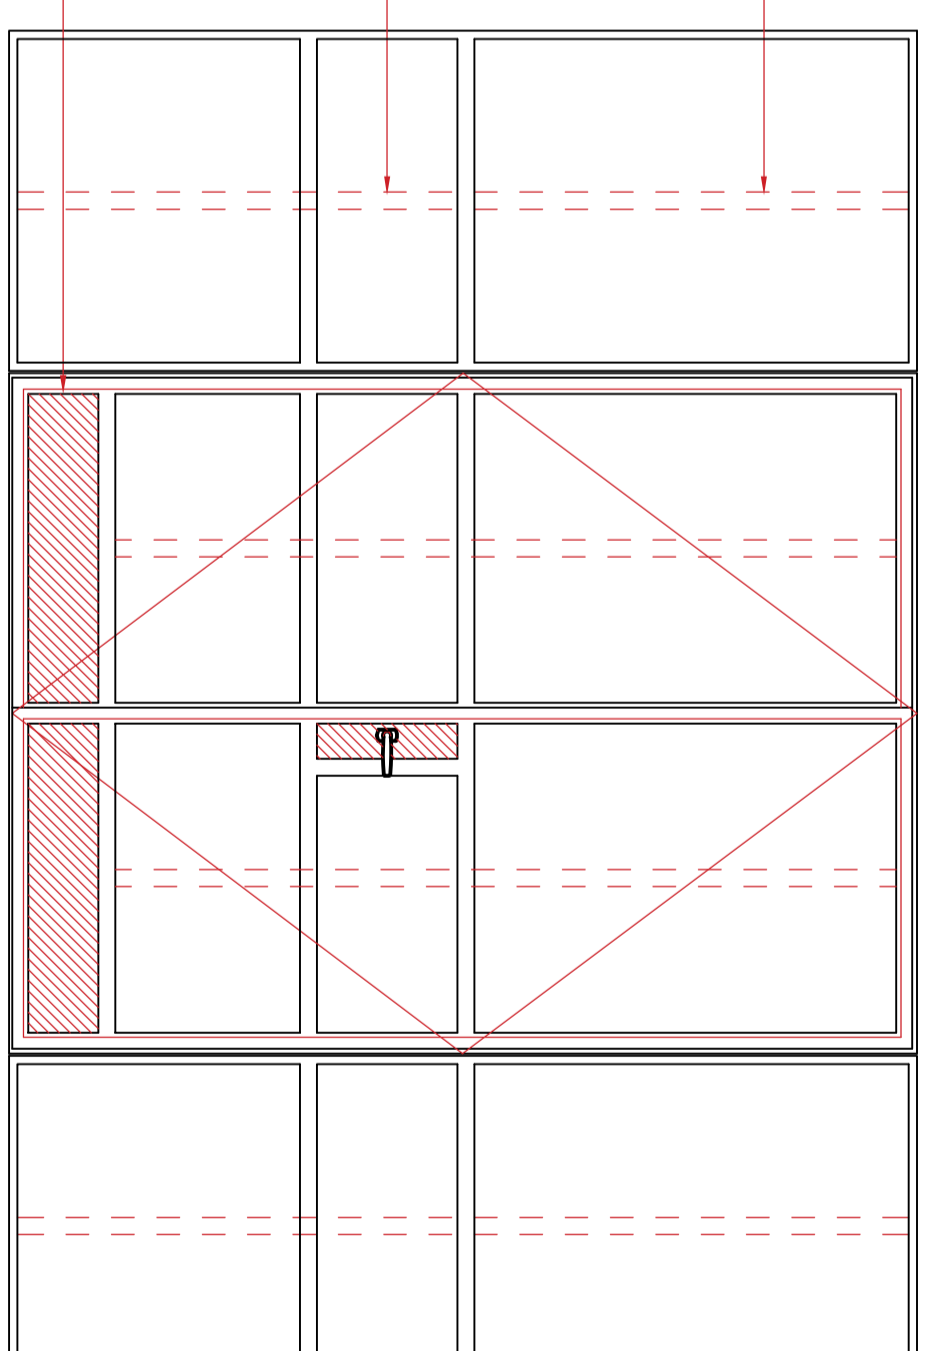

PRODUCT RANGE – SINGLE OR DOUBLE DOORS PLUS OPTIONAL FIXED SIDE LIGHTS AND/OR TOP (FAN) LIGHTS. DOORS MAY BE COUPLED TO ANY OTHER T60 WINDOW TYPES TO FORM LARGE SCREENS OR WINDOW WALLS. DOORS MAY SWING INWARDS OR OUTWARDS AND CAN BE GLAZED FROM EITHER SIDE

HORIZONTAL AND VERTICAL GLAZING BARS MAY BE ADDED TO ALL ASSEMBLIES

TYPICAL SINGLE DOOR

TYPICAL DOUBLE DOOR

TYPICAL SINGLE DOOR WITH TOP-LIGHT

TYPICAL SINGLE DOOR WITH SIDE-LIGHT AND TOP-LIGHTS

TYPICAL DOUBLE DOOR WITH SIDE-LIGHTS ('BELGIUM DOOR')

FURTHER DOOR ARRANGEMENT EXAMPLES SHOWN

FRAME PROFILES

DOOR FRAME (USE AT HEAD AND/OR JAMBS) INTERIOR GLAZED OPTION SHOWN

DOOR FRAME (USE AT HEAD AND/OR JAMBS) EXTERIOR GLAZED OPTION SHOWN

SEE T60 WINDOW DRAWING FOR TOP/SIDELIGHT AND COSMETIC GLAZING BAR OPTIONS, GLAZING AND TYPICAL FIXING DETAILS

DOOR FRAME (USE AT HEAD AND/OR JAMBS) EXTERIOR GLAZED OPTION SHOWN

DOOR FRAME (USE AT HEAD AND/OR JAMBS) INTERIOR GLAZED OPTION SHOWN

DDA/ADA COMPLIANT THRESHOLD OPEN-OUT, INTERIOR GLAZED OPTION SHOWN (OPEN-OUT, EXTERIOR GLAZED OPTION AVAILABLE)