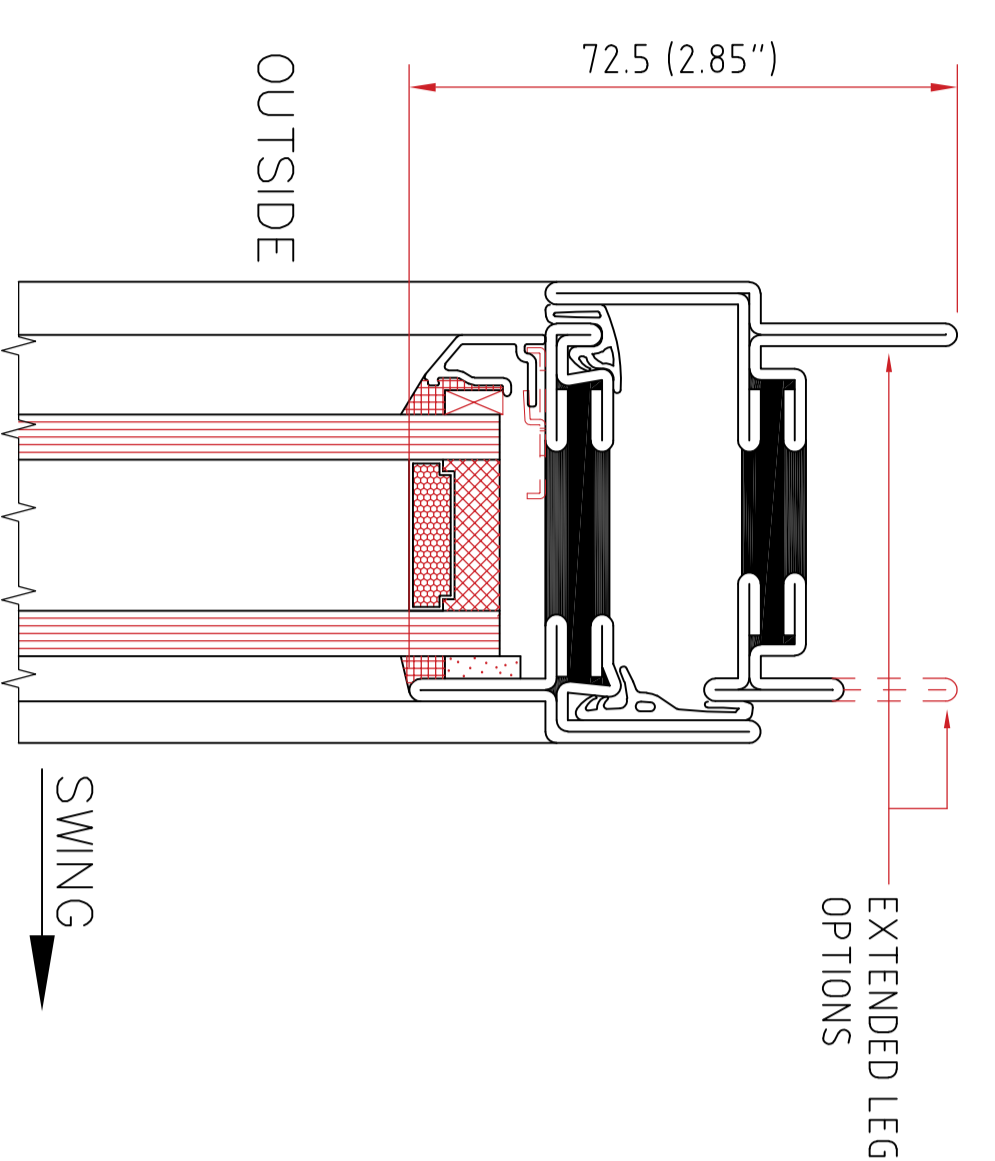

PRODUCT RANGE – SINGLE OR DOUBLE DOORS PLUS OPTIONAL FIXED SIDE LIGHTS AND/OR TOP (FAN) LIGHTS. DOORS MAY BE COUPLED TO ANY OTHER T60 WINDOW TYPES TO FORM LARGE SCREENS OR WINDOW WALLS. DOORS MAY SWING INWARDS OR OUTWARDS AND CAN BE GLAZED FROM EITHER SIDE

HORIZONTAL AND VERTICAL GLAZING BARS MAY BE ADDED TO ALL ASSEMBLIES

TYPICAL SINGLE DOOR

TYPICAL DOUBLE DOOR

TYPICAL SINGLE DOOR WITH TOP-LIGHT

TYPICAL SINGLE DOOR WITH SIDE-LIGHT AND TOP-LIGHTS

TYPICAL DOUBLE DOOR WITH SIDE-LIGHTS ('BELGIUM DOOR')

FURTHER DOOR ARRANGEMENT EXAMPLES SHOWN

FRAME PROFILES

DOOR FRAME (USE AT HEAD AND/OR JAMBS) INTERIOR GLAZED OPTION SHOWN

DOOR FRAME (USE AT HEAD AND/OR JAMBS) EXTERIOR GLAZED OPTION SHOWN

SEE T60 WINDOW DRAWING FOR TOP/SIDELIGHT AND COSMETIC GLAZING BAR OPTIONS, GLAZING AND TYPICAL FIXING DETAILS

DOOR FRAME (USE AT HEAD AND/OR JAMBS) EXTERIOR GLAZED OPTION SHOWN

DOOR FRAME (USE AT HEAD AND/OR JAMBS) INTERIOR GLAZED OPTION SHOWN

DDA/ADA COMPLIANT THRESHOLD OPEN-OUT, INTERIOR GLAZED OPTION SHOWN (OPEN-OUT, EXTERIOR GLAZED OPTION AVAILABLE)