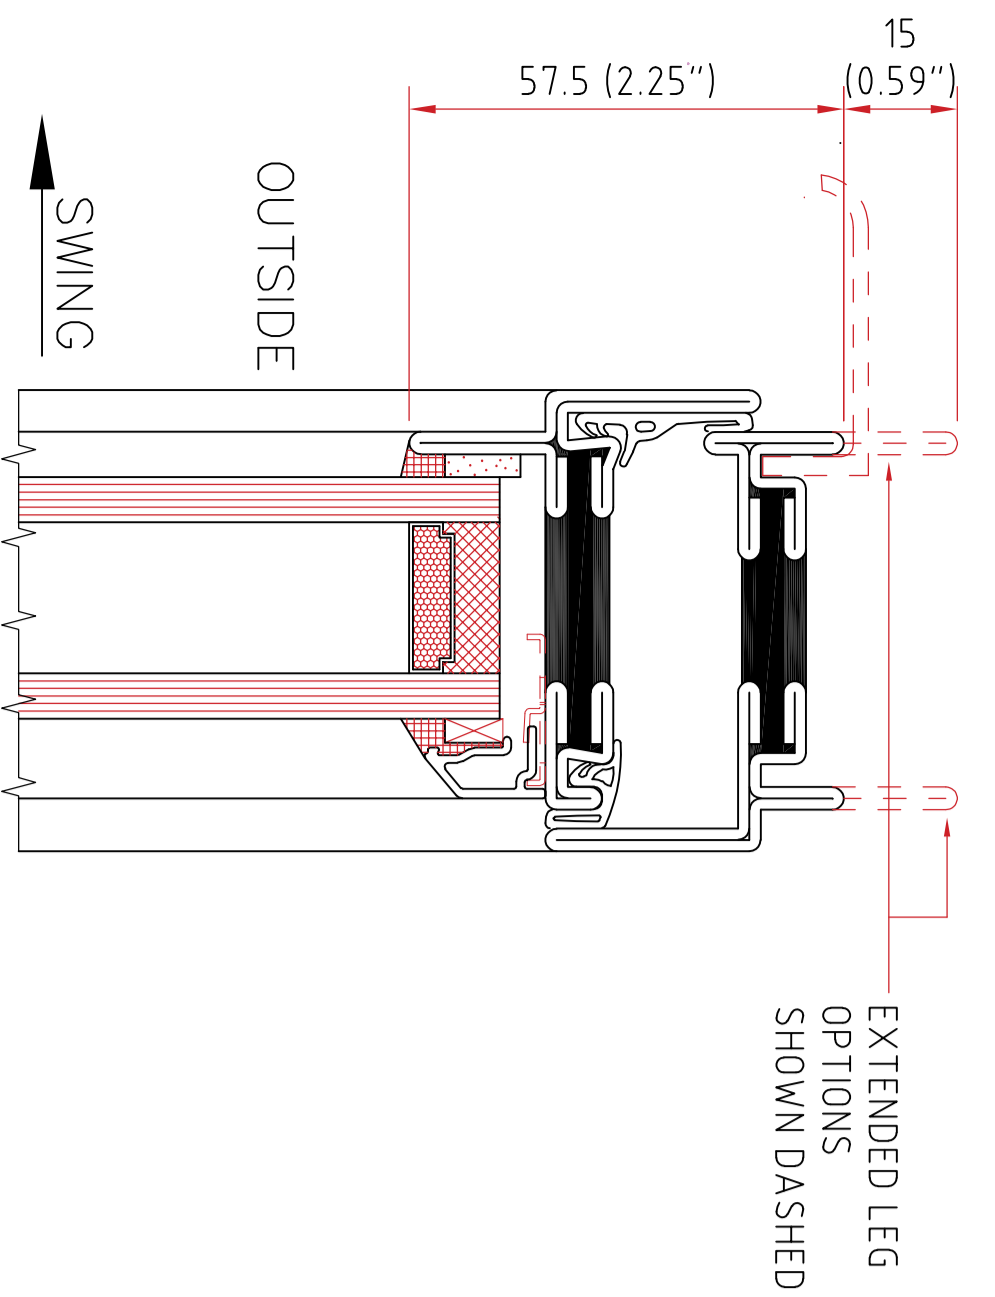

PRODUCT RANGE – SINGLE OR DOUBLE DOORS PLUS OPTIONAL FIXED SIDE LIGHTS AND/OR TOP (FAN) LIGHTS. DOORS MAY BE COUPLED TO ANY OTHER T60 WINDOW TYPES TO FORM LARGE SCREENS OR WINDOW WALLS. DOORS MAY SWING INWARDS OR OUTWARDS AND CAN BE GLAZED FROM EITHER SIDE

HORIZONTAL AND VERTICAL GLAZING BARS MAY BE ADDED TO ALL ASSEMBLIES

TYPICAL SINGLE DOOR

TYPICAL DOUBLE DOOR

TYPICAL SINGLE DOOR WITH TOP-LIGHT

TYPICAL SINGLE DOOR WITH SIDE-LIGHT AND TOP-LIGHTS

TYPICAL DOUBLE DOOR WITH SIDE-LIGHTS ('BELGIUM DOOR')

FURTHER DOOR ARRANGEMENT EXAMPLES SHOWN

FRAME PROFILES

DOOR FRAME (USE AT HEAD AND/OR JAMBS) INTERIOR GLAZED OPTION SHOWN

DOOR FRAME (USE AT HEAD AND/OR JAMBS) EXTERIOR GLAZED OPTION SHOWN

SEE T60 WINDOW DRAWING FOR TOP/SIDELIGHT AND COSMETIC GLAZING BAR OPTIONS, GLAZING AND TYPICAL FIXING DETAILS