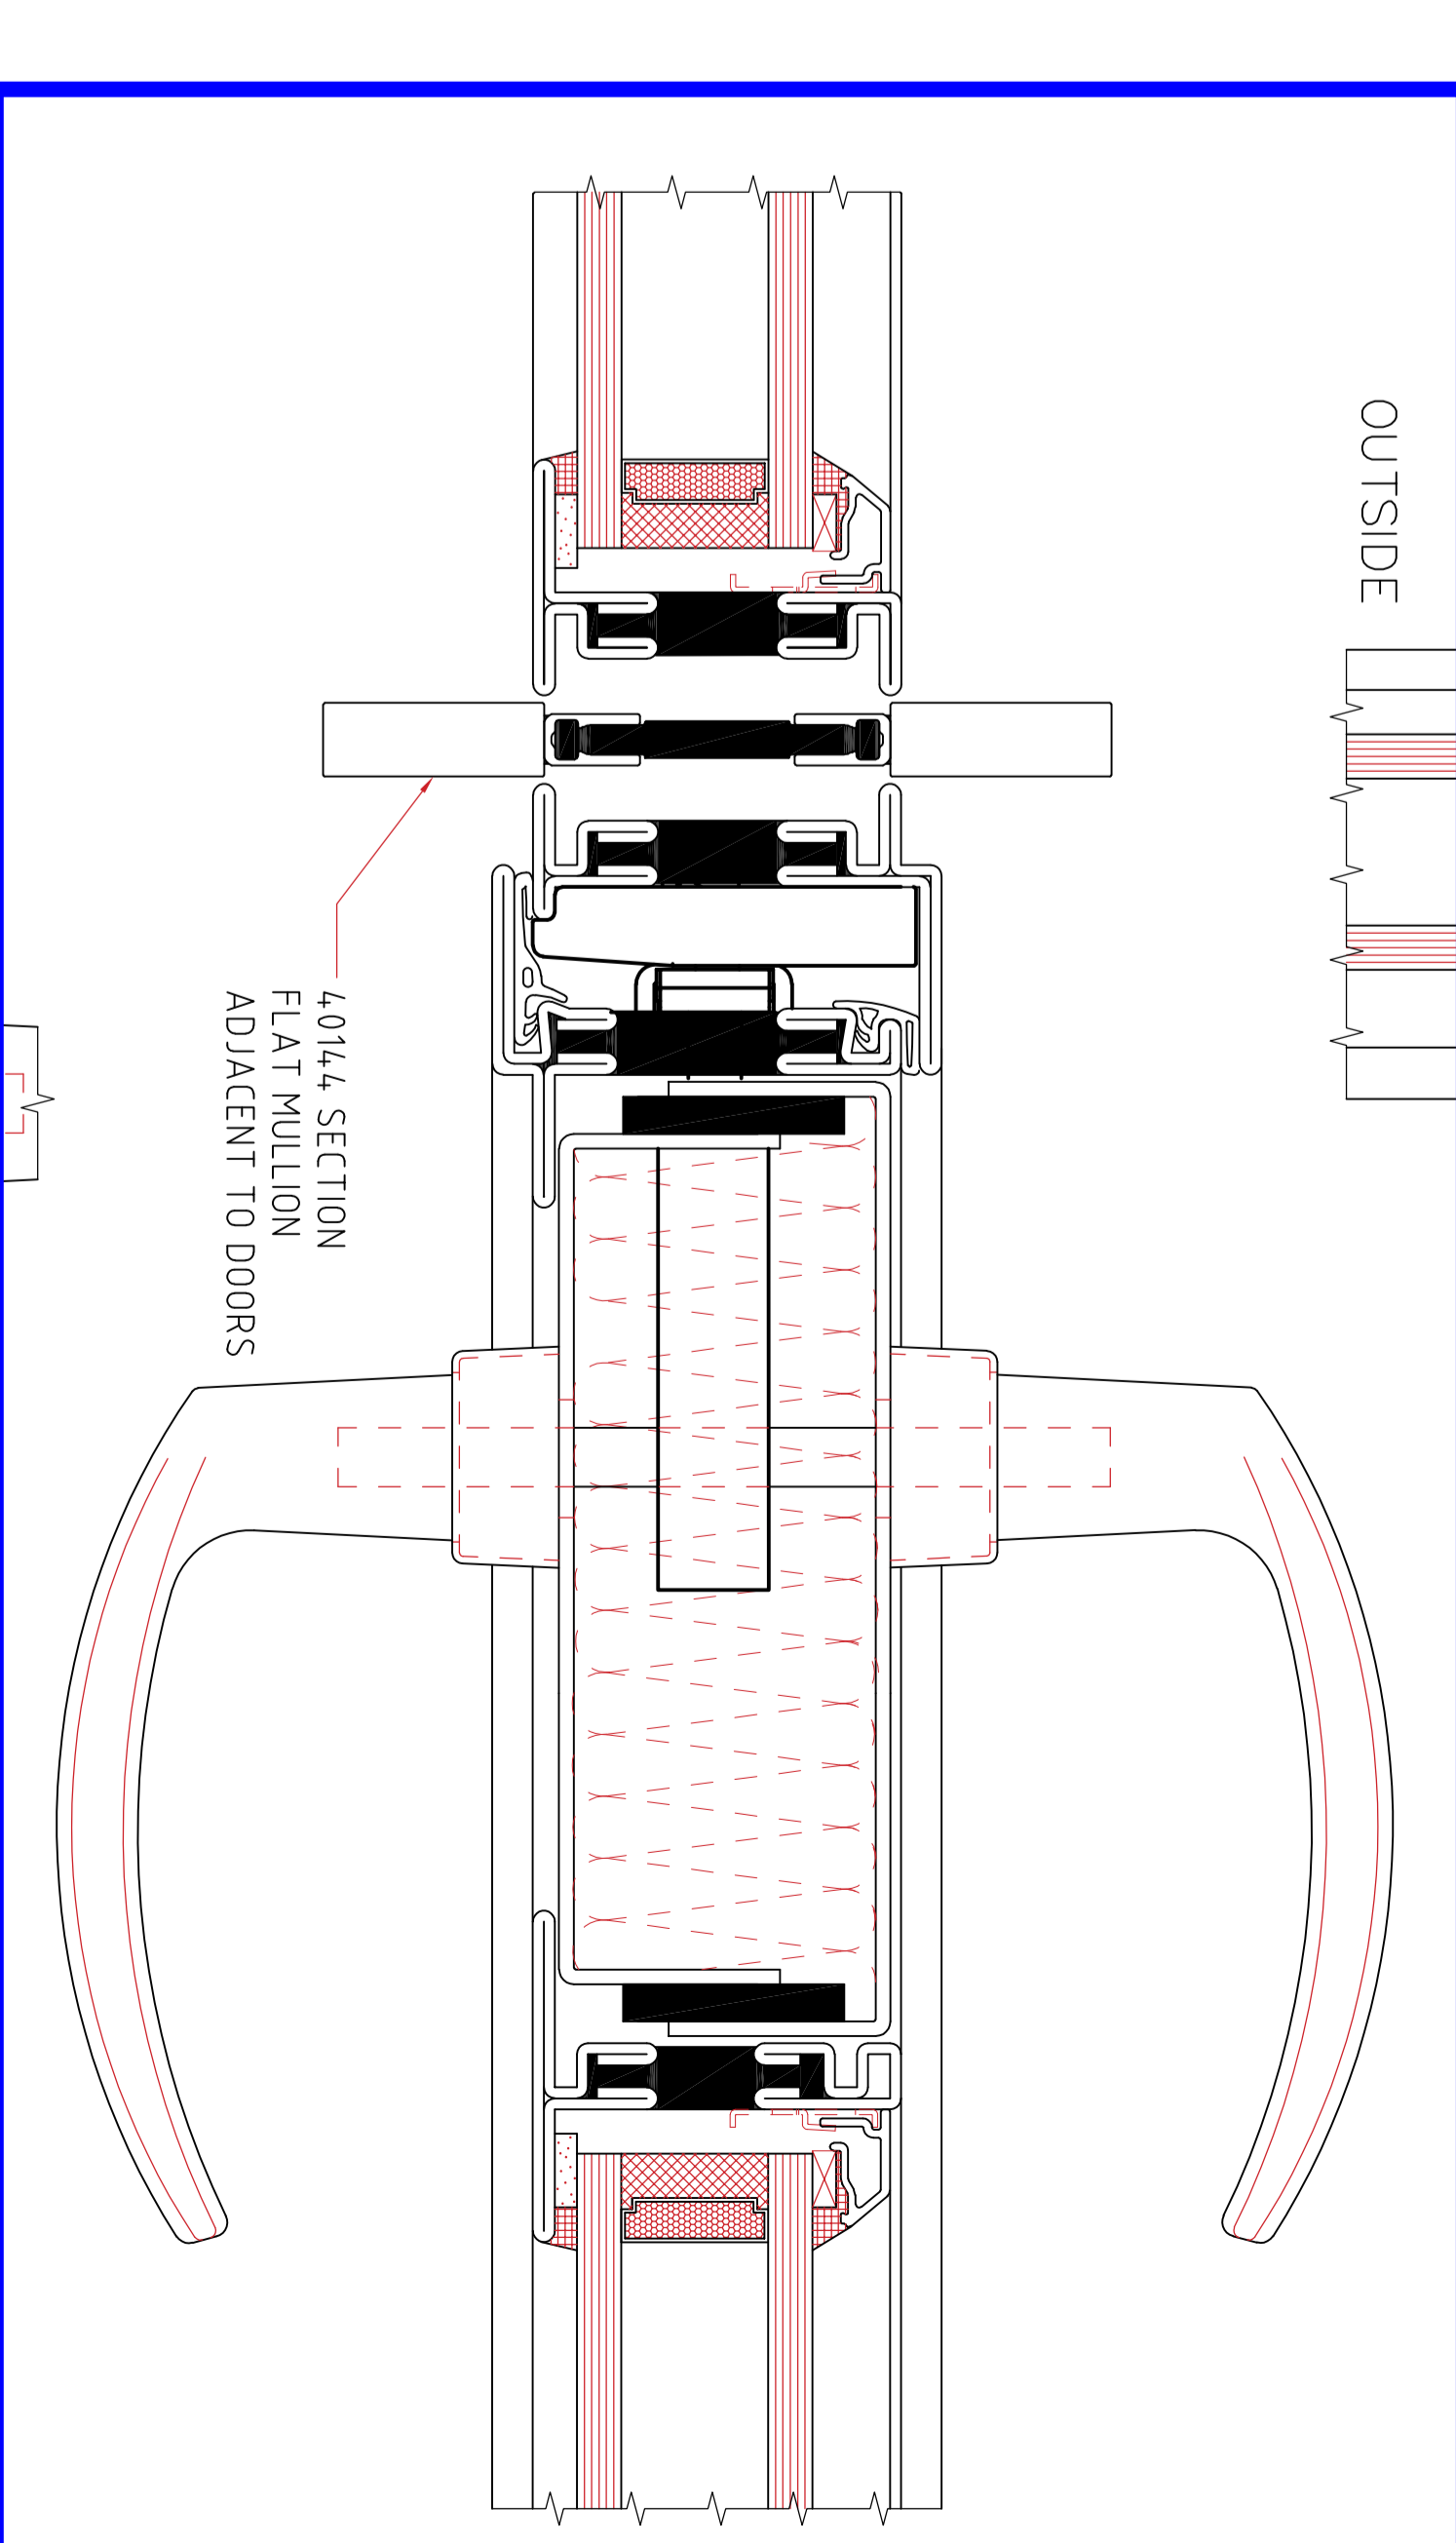

TYPICAL COUPLING DETAILS

T60 DOORS
GENERAL ARRANGEMENT
CRITTALL® IS A REGISTERED TRADE MARK OF CRITTALL WINDOWS LIMITED

REF: T60D 08/21
SHEET 1 OF 1