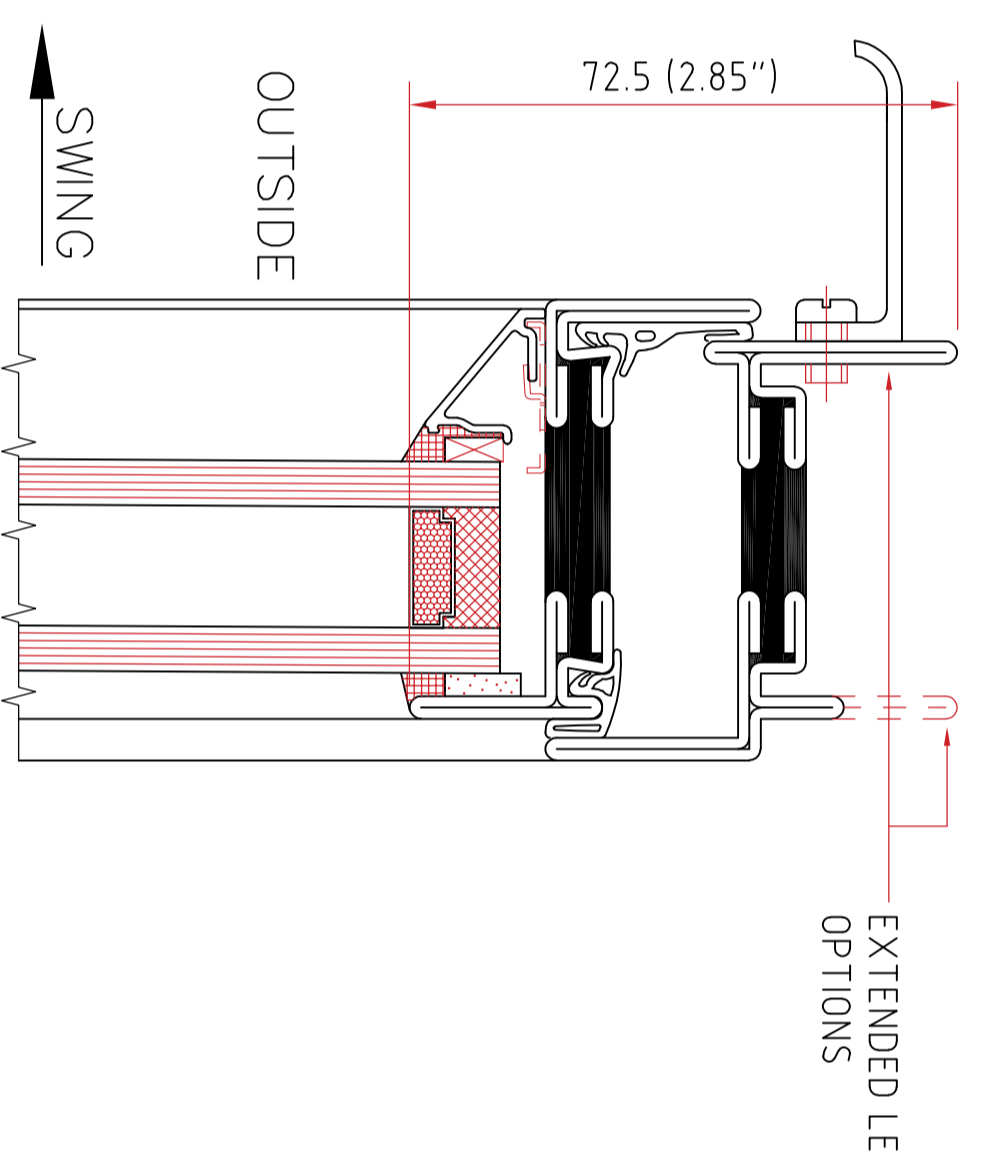

PRODUCT RANGE – SINGLE OR DOUBLE DOORS PLUS OPTIONAL FIXED SIDE LIGHTS AND/OR TOP (FAN) LIGHTS. DOORS MAY BE COUPLED TO ANY OTHER T60 WINDOW TYPES TO FORM LARGE SCREENS OR WINDOW WALLS. DOORS MAY SWING INWARDS OR OUTWARDS AND CAN BE GLAZED FROM EITHER SIDE

HORIZONTAL AND VERTICAL GLAZING BARS MAY BE ADDED TO ALL ASSEMBLIES

TYPICAL SINGLE DOOR

TYPICAL DOUBLE DOOR

TYPICAL SINGLE DOOR WITH TOP-LIGHT

TYPICAL SINGLE DOOR WITH SIDE-LIGHT AND TOP-LIGHTS

TYPICAL DOUBLE DOOR WITH SIDE-LIGHTS ('BELGIUM DOOR')

FURTHER DOOR ARRANGEMENT EXAMPLES SHOWN

FRAME PROFILES

DOOR FRAME (USE AT HEAD AND/OR JAMBS) INTERIOR GLAZED OPTION SHOWN

DOOR FRAME (USE AT HEAD AND/OR JAMBS) EXTERIOR GLAZED OPTION SHOWN

SEE T60 WINDOW DRAWING FOR TOP/SIDELIGHT AND COSMETIC GLAZING BAR OPTIONS, GLAZING AND TYPICAL FIXING DETAILS

DOOR FRAME (USE AT HEAD AND/OR JAMBS) EXTERIOR GLAZED OPTION SHOWN

DOOR FRAME (USE AT HEAD AND/OR JAMBS) INTERIOR GLAZED OPTION SHOWN

DDA/ADA COMPLIANT THRESHOLD OPEN-OUT, INTERIOR GLAZED OPTION SHOWN (OPEN-OUT, EXTERIOR GLAZED OPTION AVAILABLE)