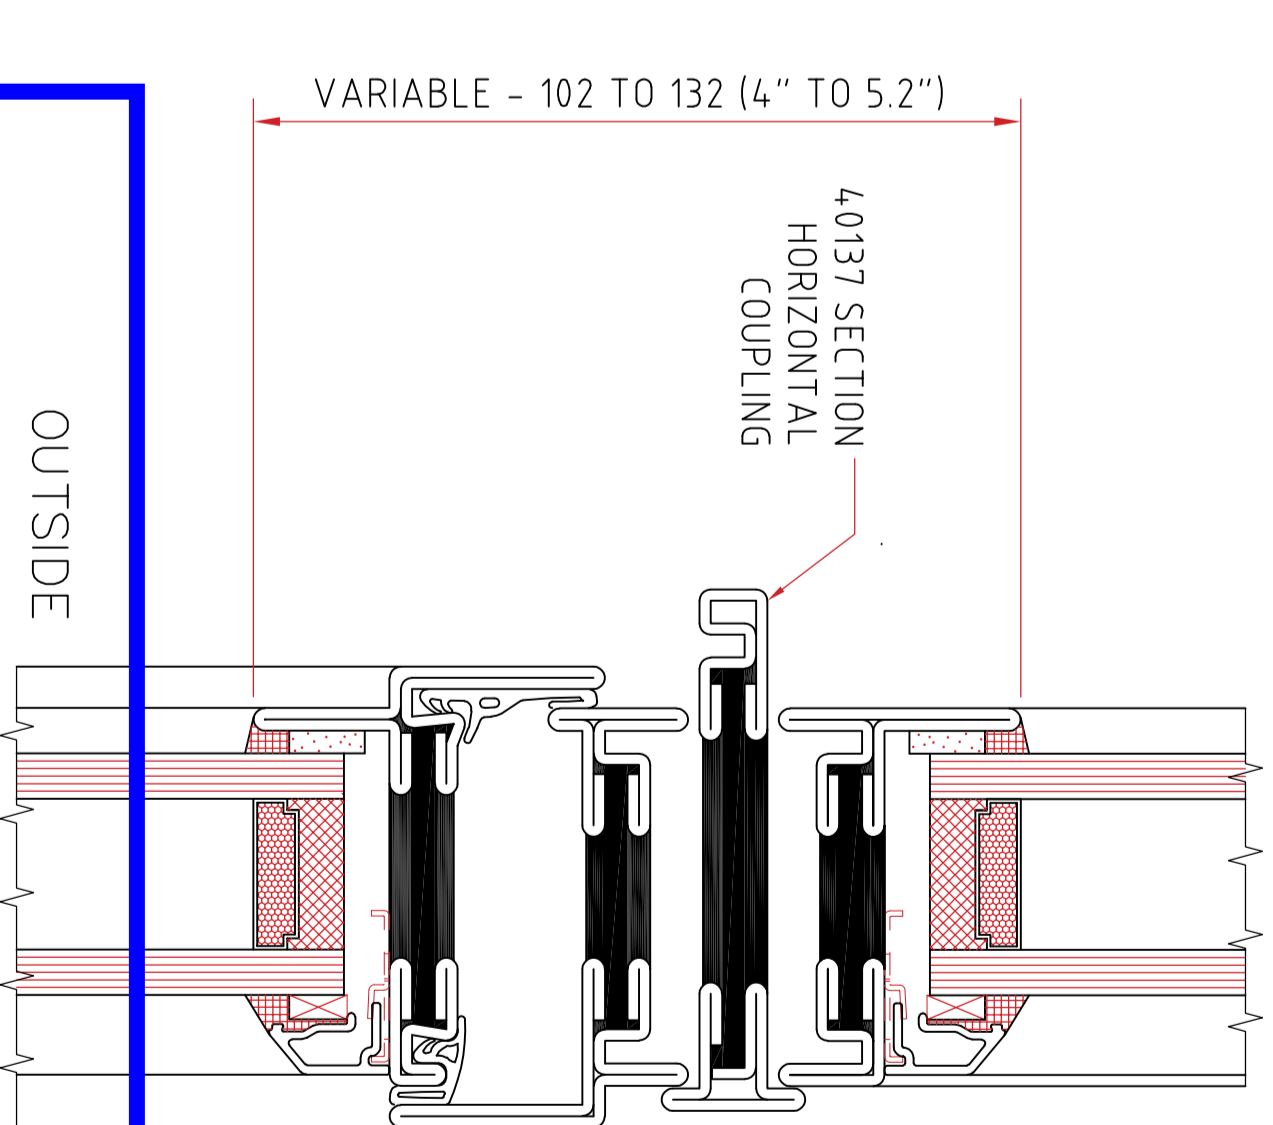

TYPICAL COUPLING DETAILS

T60 DOORS
GENERAL ARRANGEMENT
CRITTALL® IS A REGISTERED TRADE MARK OF CRITTALL WINDOWS LIMITED

REF: T60D 08/21
SHEET 1 OF 1