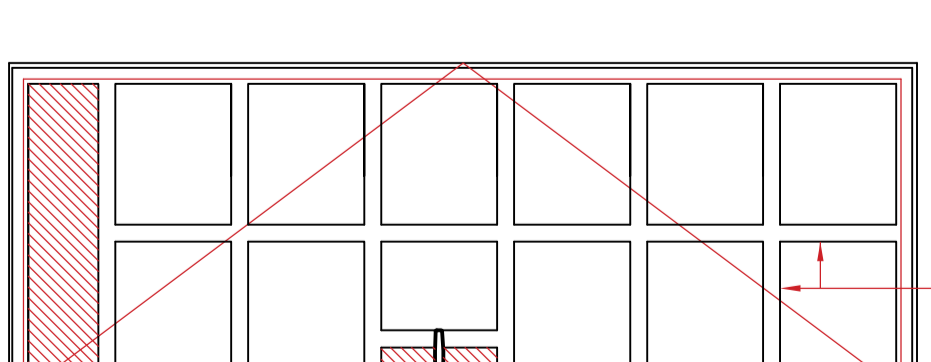

PRODUCT RANGE – SINGLE OR DOUBLE DOORS PLUS OPTIONAL FIXED SIDE LIGHTS AND/OR TOP (FAN) LIGHTS. DOORS MAY BE COUPLED TO ANY OTHER T60 WINDOW TYPES TO FORM LARGE SCREENS OR WINDOW WALLS. DOORS MAY SWING INWARDS OR OUTWARDS AND CAN BE GLAZED FROM EITHER SIDE

HORIZONTAL AND VERTICAL GLAZING BARS MAY BE ADDED TO ALL ASSEMBLIES

TYPICAL SINGLE DOOR

TYPICAL DOUBLE DOOR

TYPICAL SINGLE DOOR WITH TOP-LIGHT

TYPICAL SINGLE DOOR WITH SIDE-LIGHT AND TOP-LIGHTS

TYPICAL DOUBLE DOOR WITH SIDE-LIGHTS ('BELGIUM DOOR')

FURTHER DOOR ARRANGEMENT EXAMPLES SHOWN

FRAME PROFILES

DOOR FRAME (USE AT HEAD AND/OR JAMBS) INTERIOR GLAZED OPTION SHOWN

DOOR FRAME (USE AT HEAD AND/OR JAMBS) EXTERIOR GLAZED OPTION SHOWN

SEE T60 WINDOW DRAWING FOR TOP/SIDELIGHT AND COSMETIC GLAZING BAR OPTIONS, GLAZING AND TYPICAL FIXING DETAILS

DOOR FRAME (USE AT HEAD AND/OR JAMBS) EXTERIOR GLAZED OPTION SHOWN

DOOR FRAME (USE AT HEAD AND/OR JAMBS) INTERIOR GLAZED OPTION SHOWN

DDA/ADA COMPLIANT THRESHOLD OPEN-OUT, INTERIOR GLAZED OPTION SHOWN (OPEN-OUT, EXTERIOR GLAZED OPTION AVAILABLE)