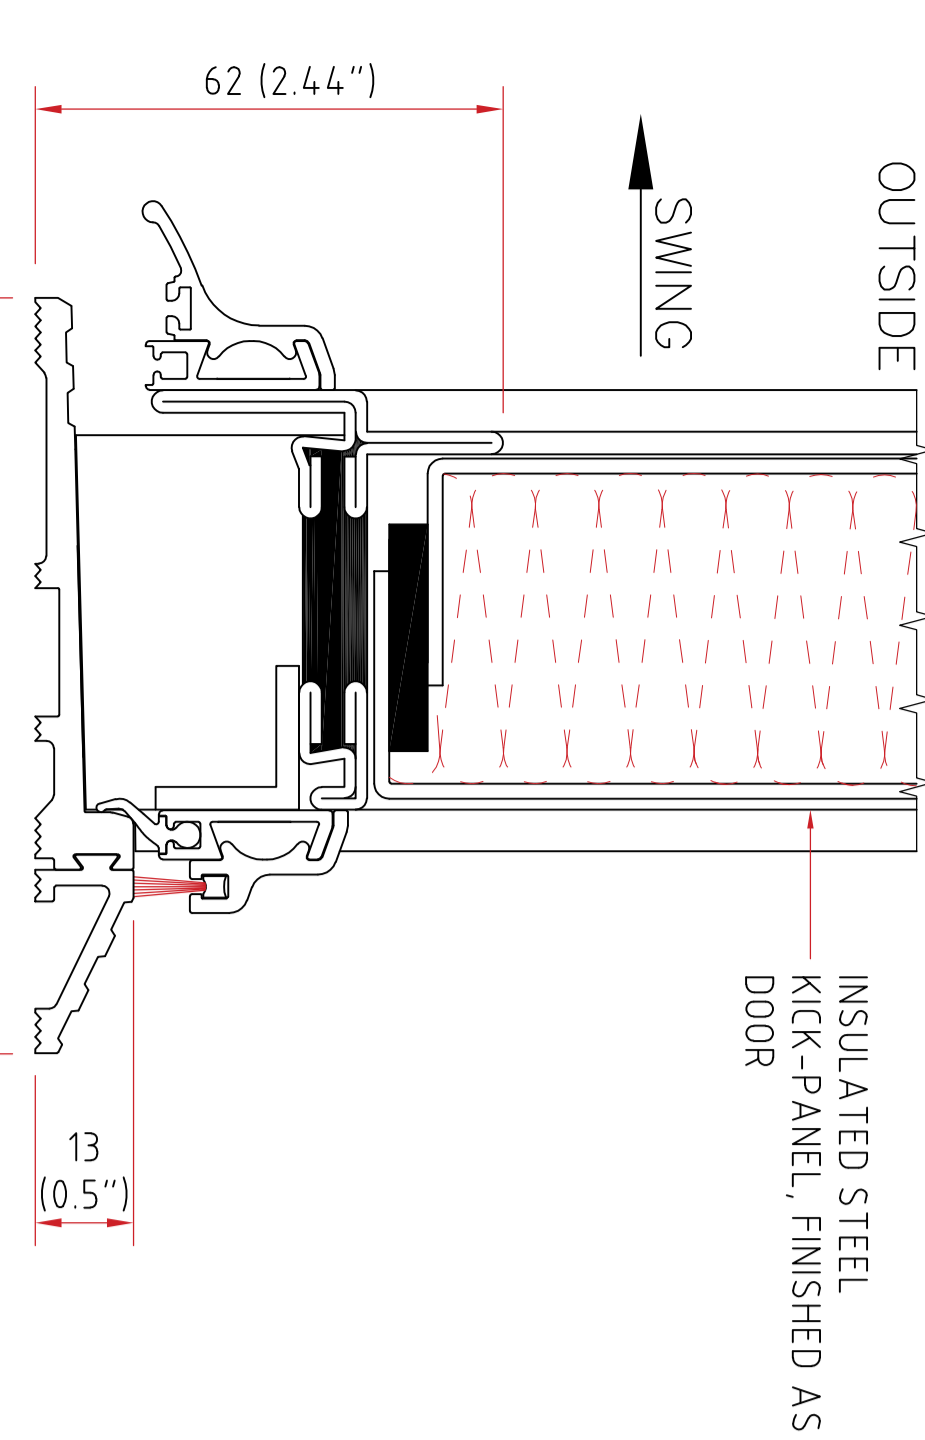

PRODUCT RANGE – SINGLE OR DOUBLE DOORS PLUS OPTIONAL FIXED SIDE LIGHTS AND/OR TOP (FAN) LIGHTS. DOORS MAY BE COUPLED TO ANY OTHER T60 WINDOW TYPES TO FORM LARGE SCREENS OR WINDOW WALLS. DOORS MAY SWING INWARDS OR OUTWARDS AND CAN BE GLAZED FROM EITHER SIDE

HORIZONTAL AND VERTICAL GLAZING BARS MAY BE ADDED TO ALL ASSEMBLIES

TYPICAL SINGLE DOOR

TYPICAL DOUBLE DOOR

TYPICAL SINGLE DOOR WITH TOP-LIGHT

TYPICAL SINGLE DOOR WITH SIDE-LIGHT AND TOP-LIGHTS

TYPICAL DOUBLE DOOR WITH SIDE-LIGHTS ('BELGIUM DOOR')

FURTHER DOOR ARRANGEMENT EXAMPLES SHOWN

FRAME PROFILES

DOOR FRAME (USE AT HEAD AND/OR JAMBS) INTERIOR GLAZED OPTION SHOWN

DOOR FRAME (USE AT HEAD AND/OR JAMBS) EXTERIOR GLAZED OPTION SHOWN

SEE T60 WINDOW DRAWING FOR TOP/SIDELIGHT AND COSMETIC GLAZING BAR OPTIONS, GLAZING AND TYPICAL FIXING DETAILS

DOOR FRAME (USE AT HEAD AND/OR JAMBS) EXTERIOR GLAZED OPTION SHOWN

DOOR FRAME (USE AT HEAD AND/OR JAMBS) INTERIOR GLAZED OPTION SHOWN

DDA/ADA COMPLIANT THRESHOLD OPEN-OUT, INTERIOR GLAZED OPTION SHOWN (OPEN-OUT, EXTERIOR GLAZED OPTION AVAILABLE)