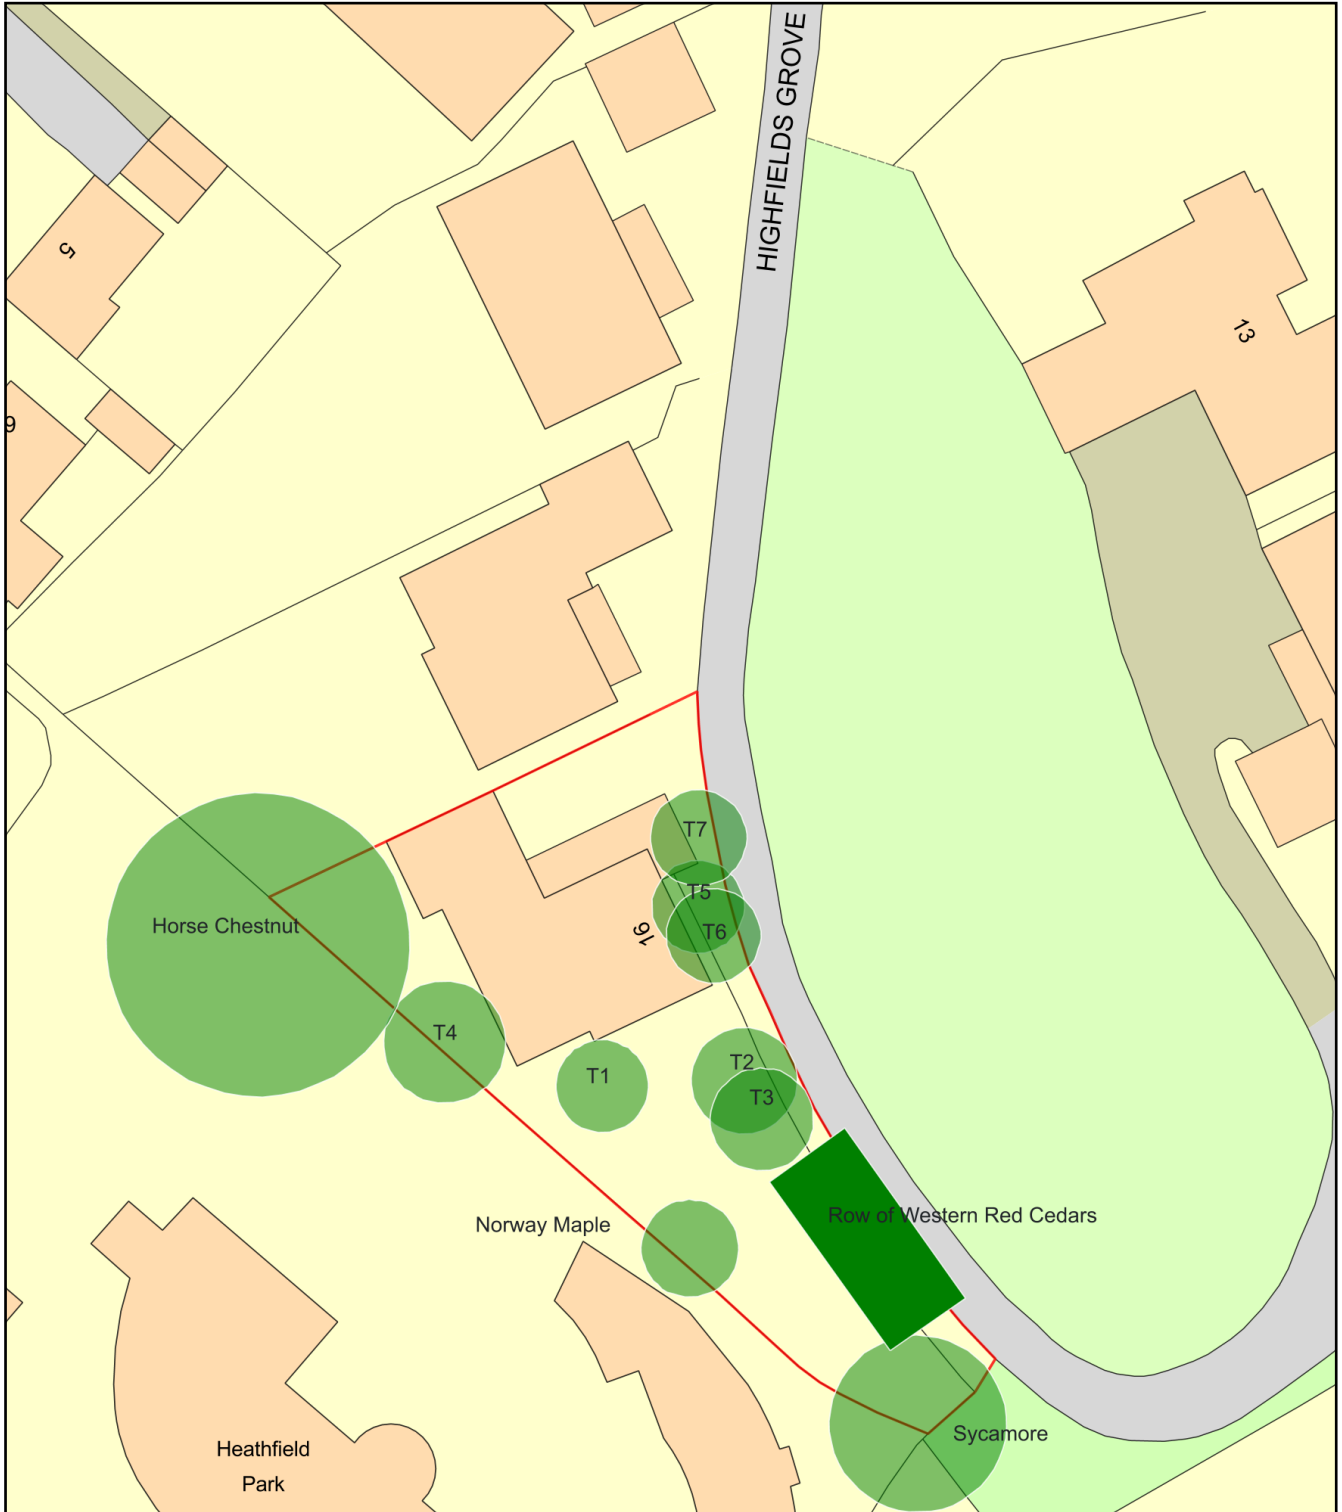

# 16 HIGHFIELDS GROVE N6 6HN

Plan Produced for: L.B.CAMDEN

Date Produced: 10 Nov 2021

Plan Reference Number: TQRQM21314102106320

Scale: 1:500 @ A4