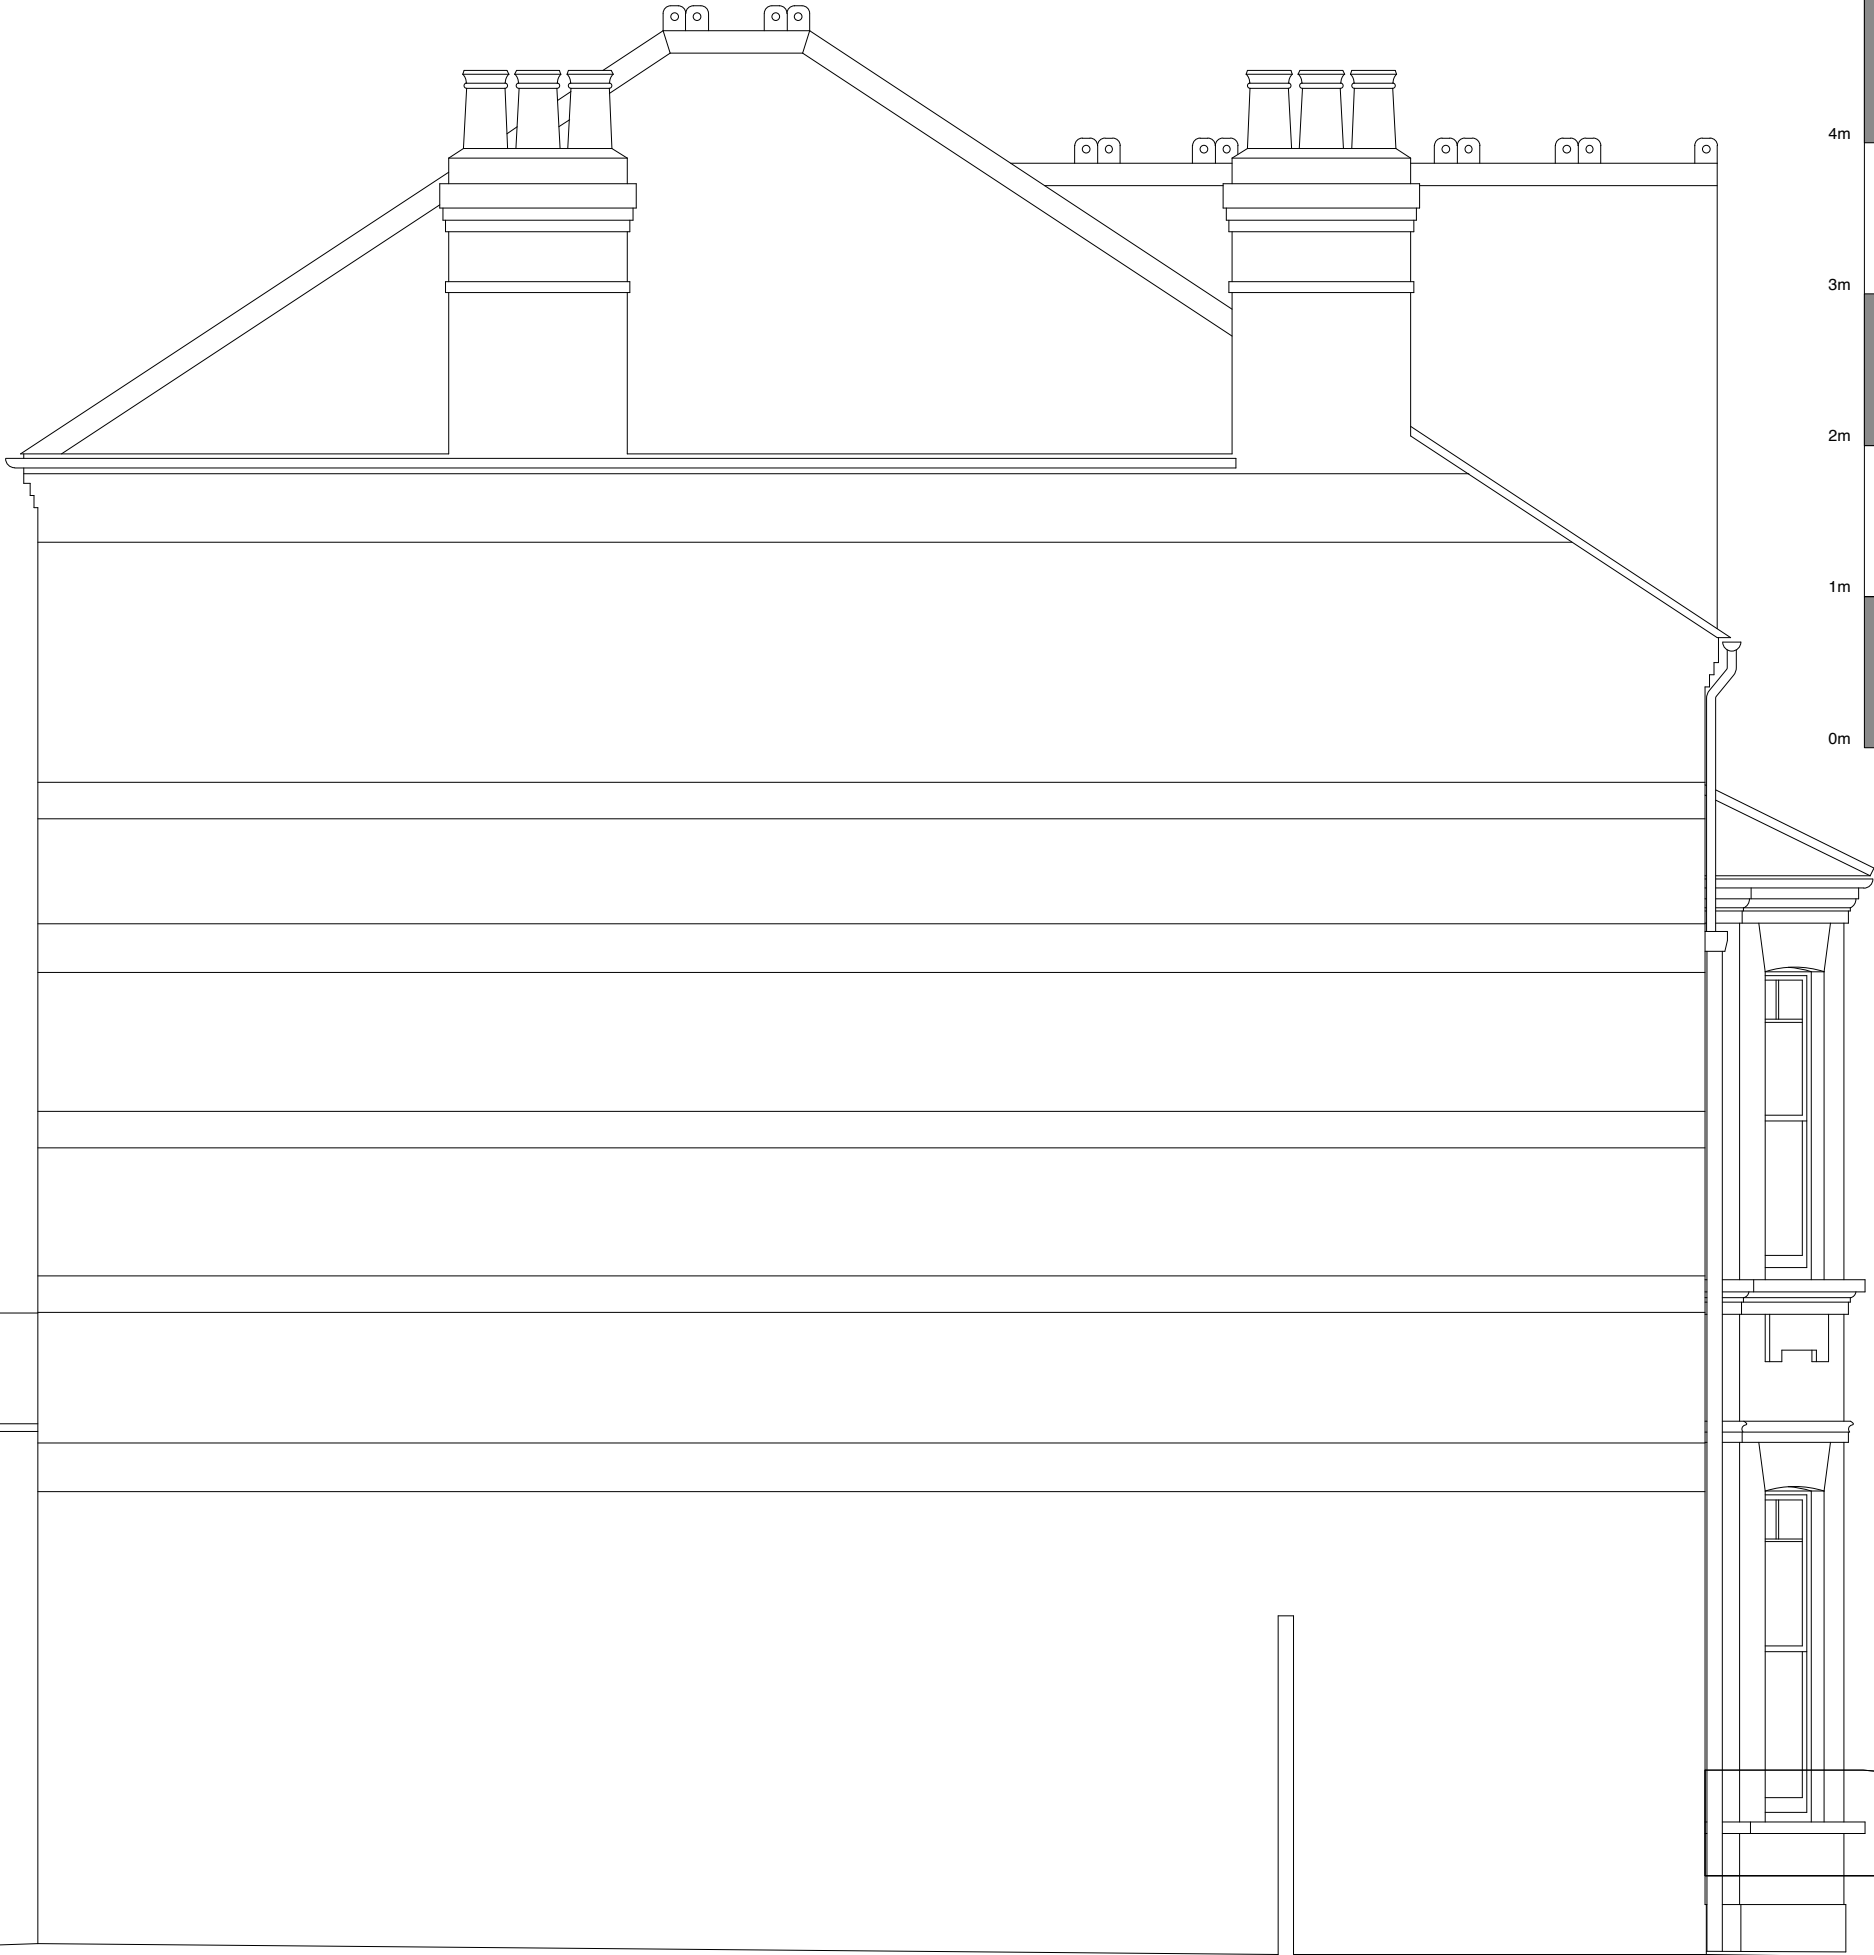

Aluminium framed double glazed sliding doors

Facing brickwork to match house elevation

Terrace

Aluminium framed window

Clerestory window

Facing brickwork to match house elevation

Dining

Kitchen

Facing brickwork to match house elevation

Kitchen

Dining

Facing brickwork
to match house
elevation

Existing external
ground floor level

Black painted
Juliet balcony

Roof light
Zinc fascia to roof
edge

Aluminium framed
double glazed
sliding doors

Clerestory window

Facing brickwork to match house elevation

Zinc pitched roof

Facing brickwork to match house elevation