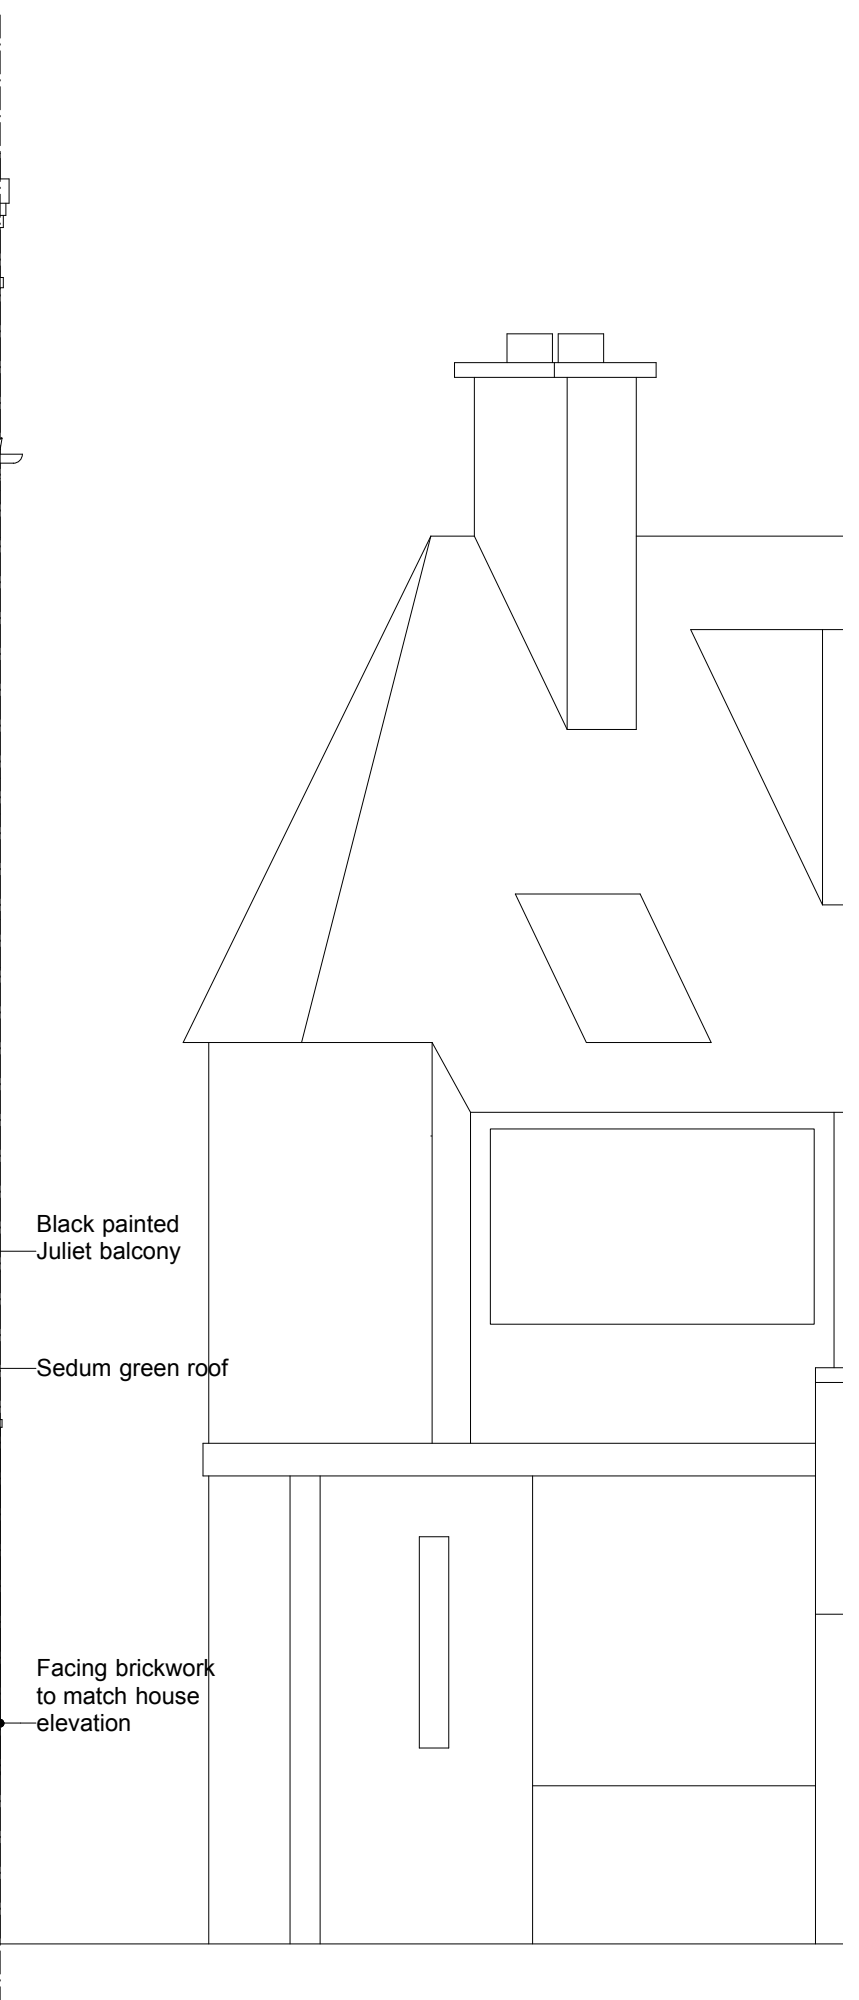

Zinc pitched roof

Black painted Juliet balcony

Sedum green roof

Facing brickwork to match house elevation

Facing brickwork to match house elevation

Kitchen

Dining