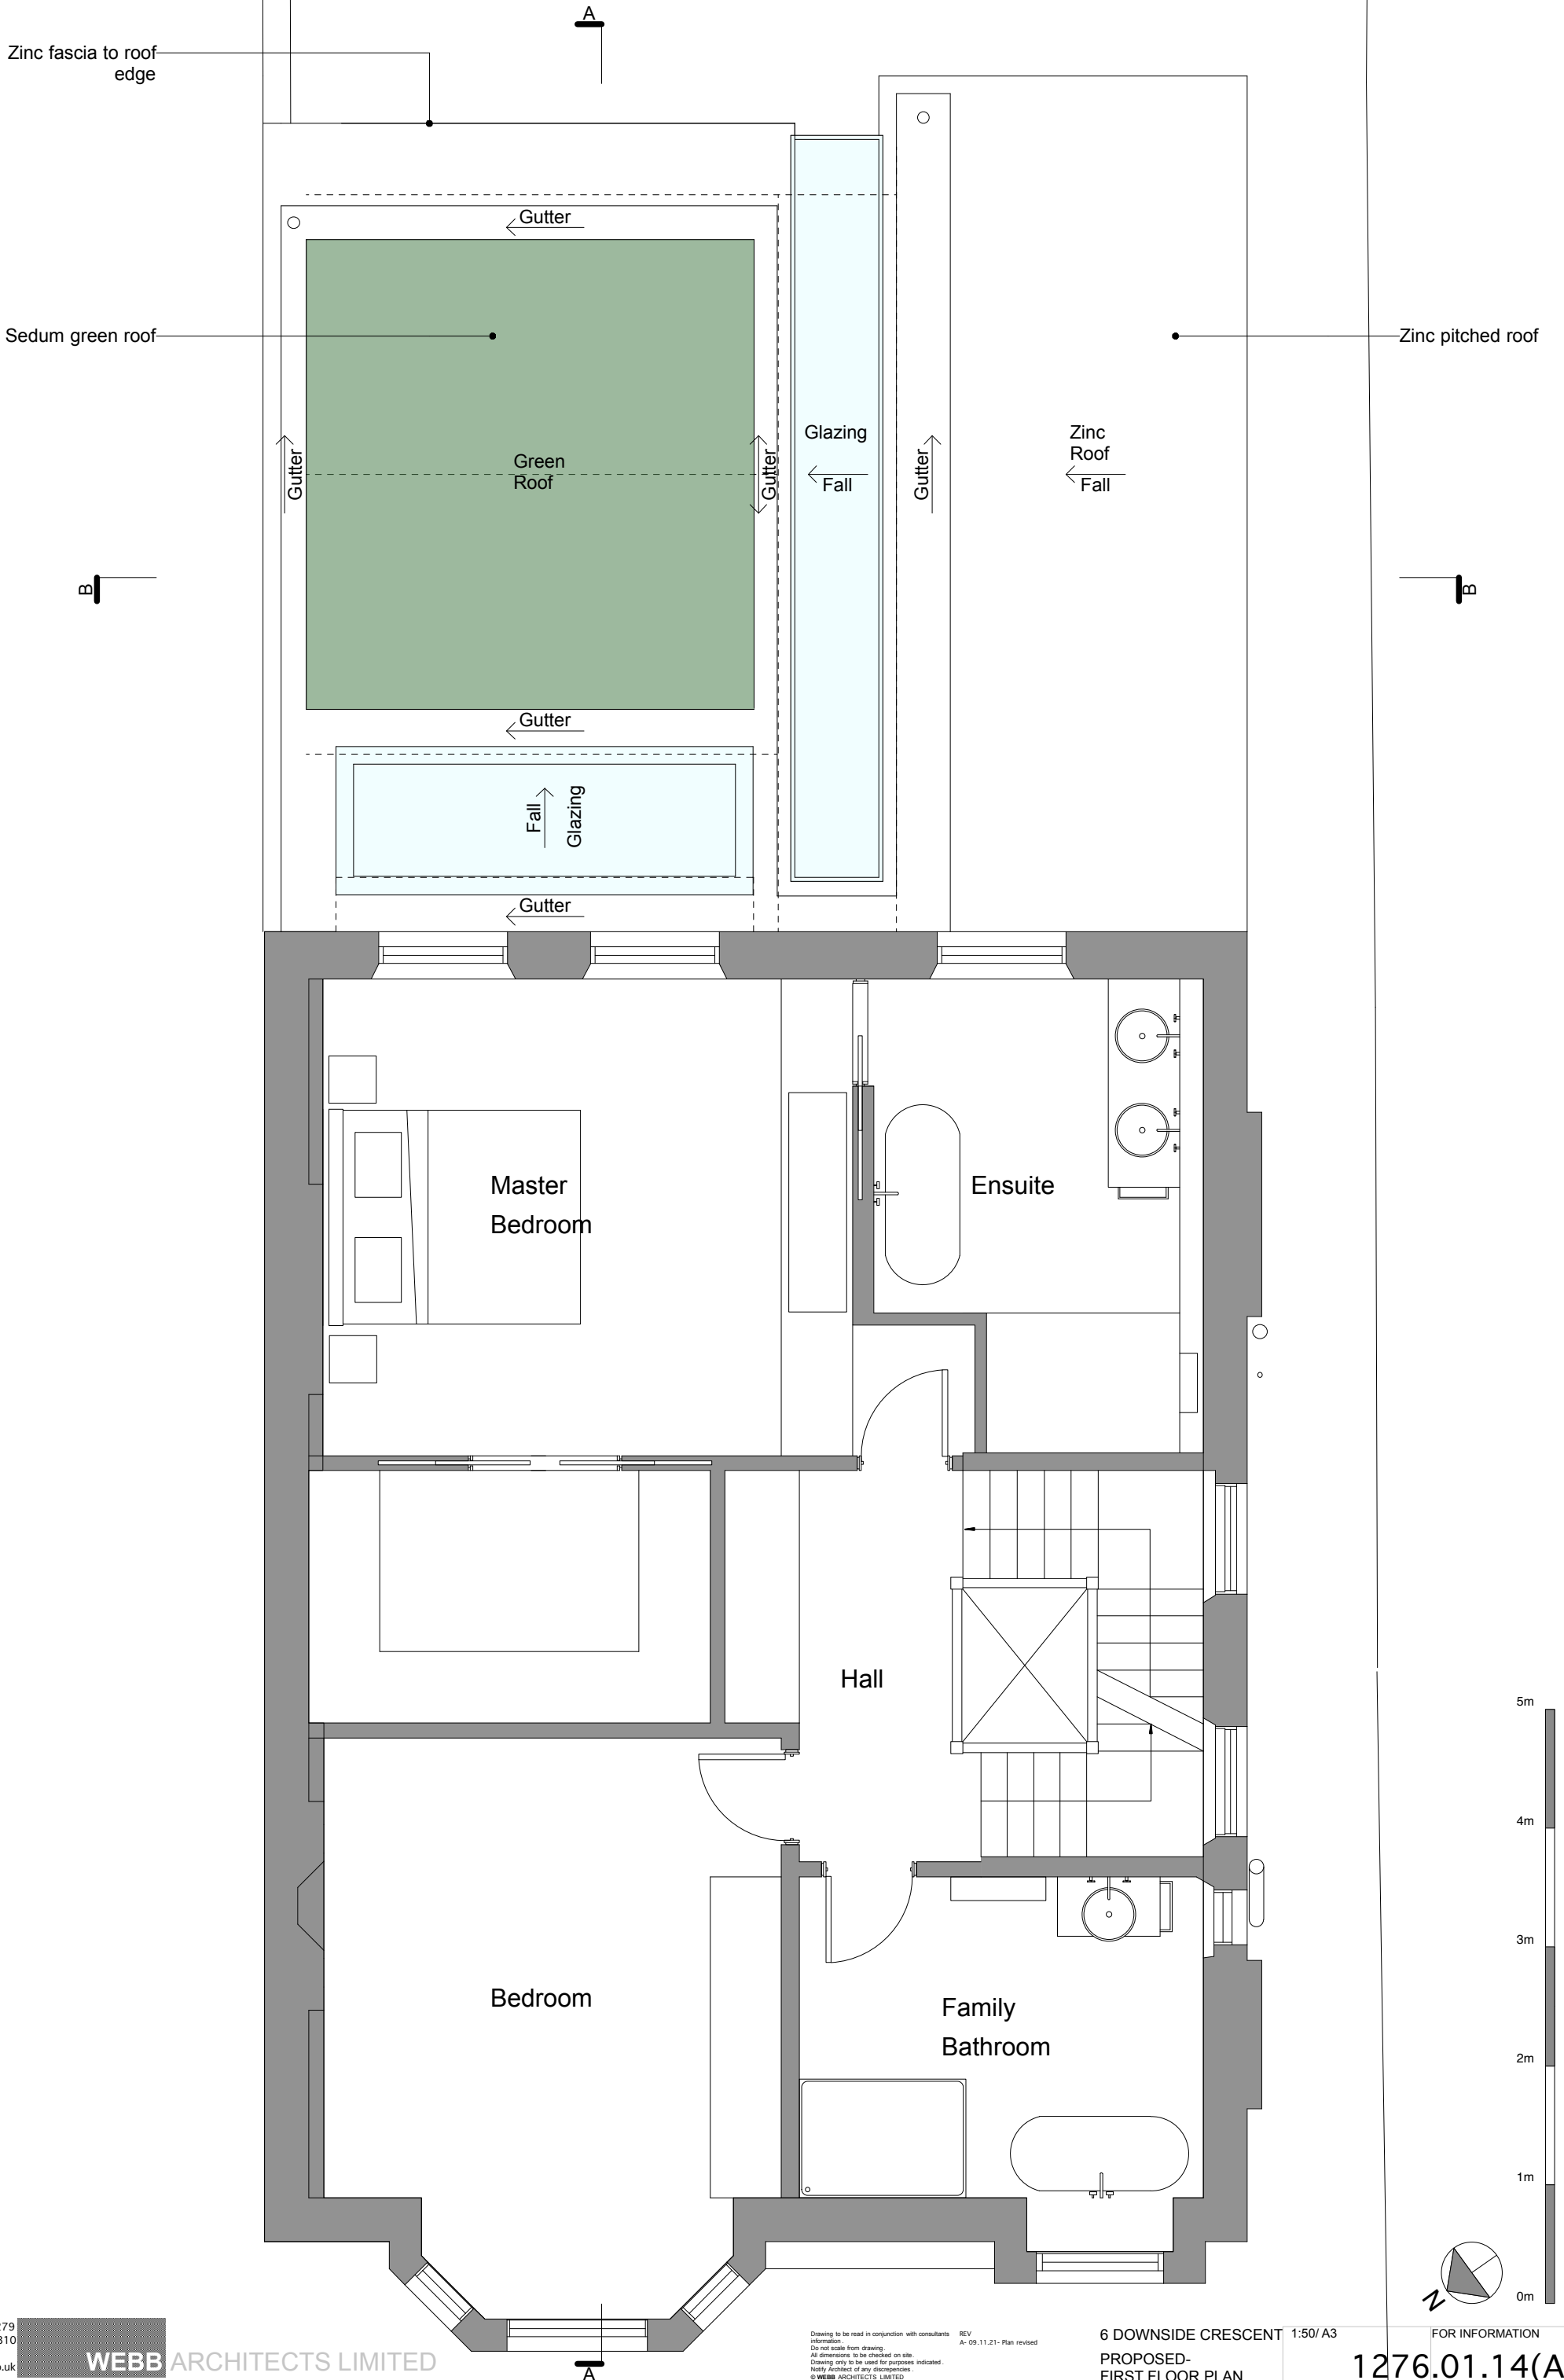

Aluminium framed double glazed sliding doors

Facing brickwork to match house elevation

Terrace

Aluminium framed window

Clerestory window

Facing brickwork to match house elevation

Dining

Kitchen

Roof Light Above

Roof Light Above

Reception

Utility

WC

Hall

Reception

Boot Room

Zinc fascia to roof edge

Sedum green roof

Zinc pitched roof

Gutter
Green Roof
Gutter
Gutter

Glazing
Fall

Zinc Roof
Fall

Fall
Glazing
Gutter

Master Bedroom

Facing brickwork to match house elevation

Kitchen

Dining

Facing brickwork
to match house
elevation

Existing external
ground floor level

Black painted
Juliet balcony

Roof light
Zinc fascia to roof
edge

Aluminium framed
double glazed
sliding doors