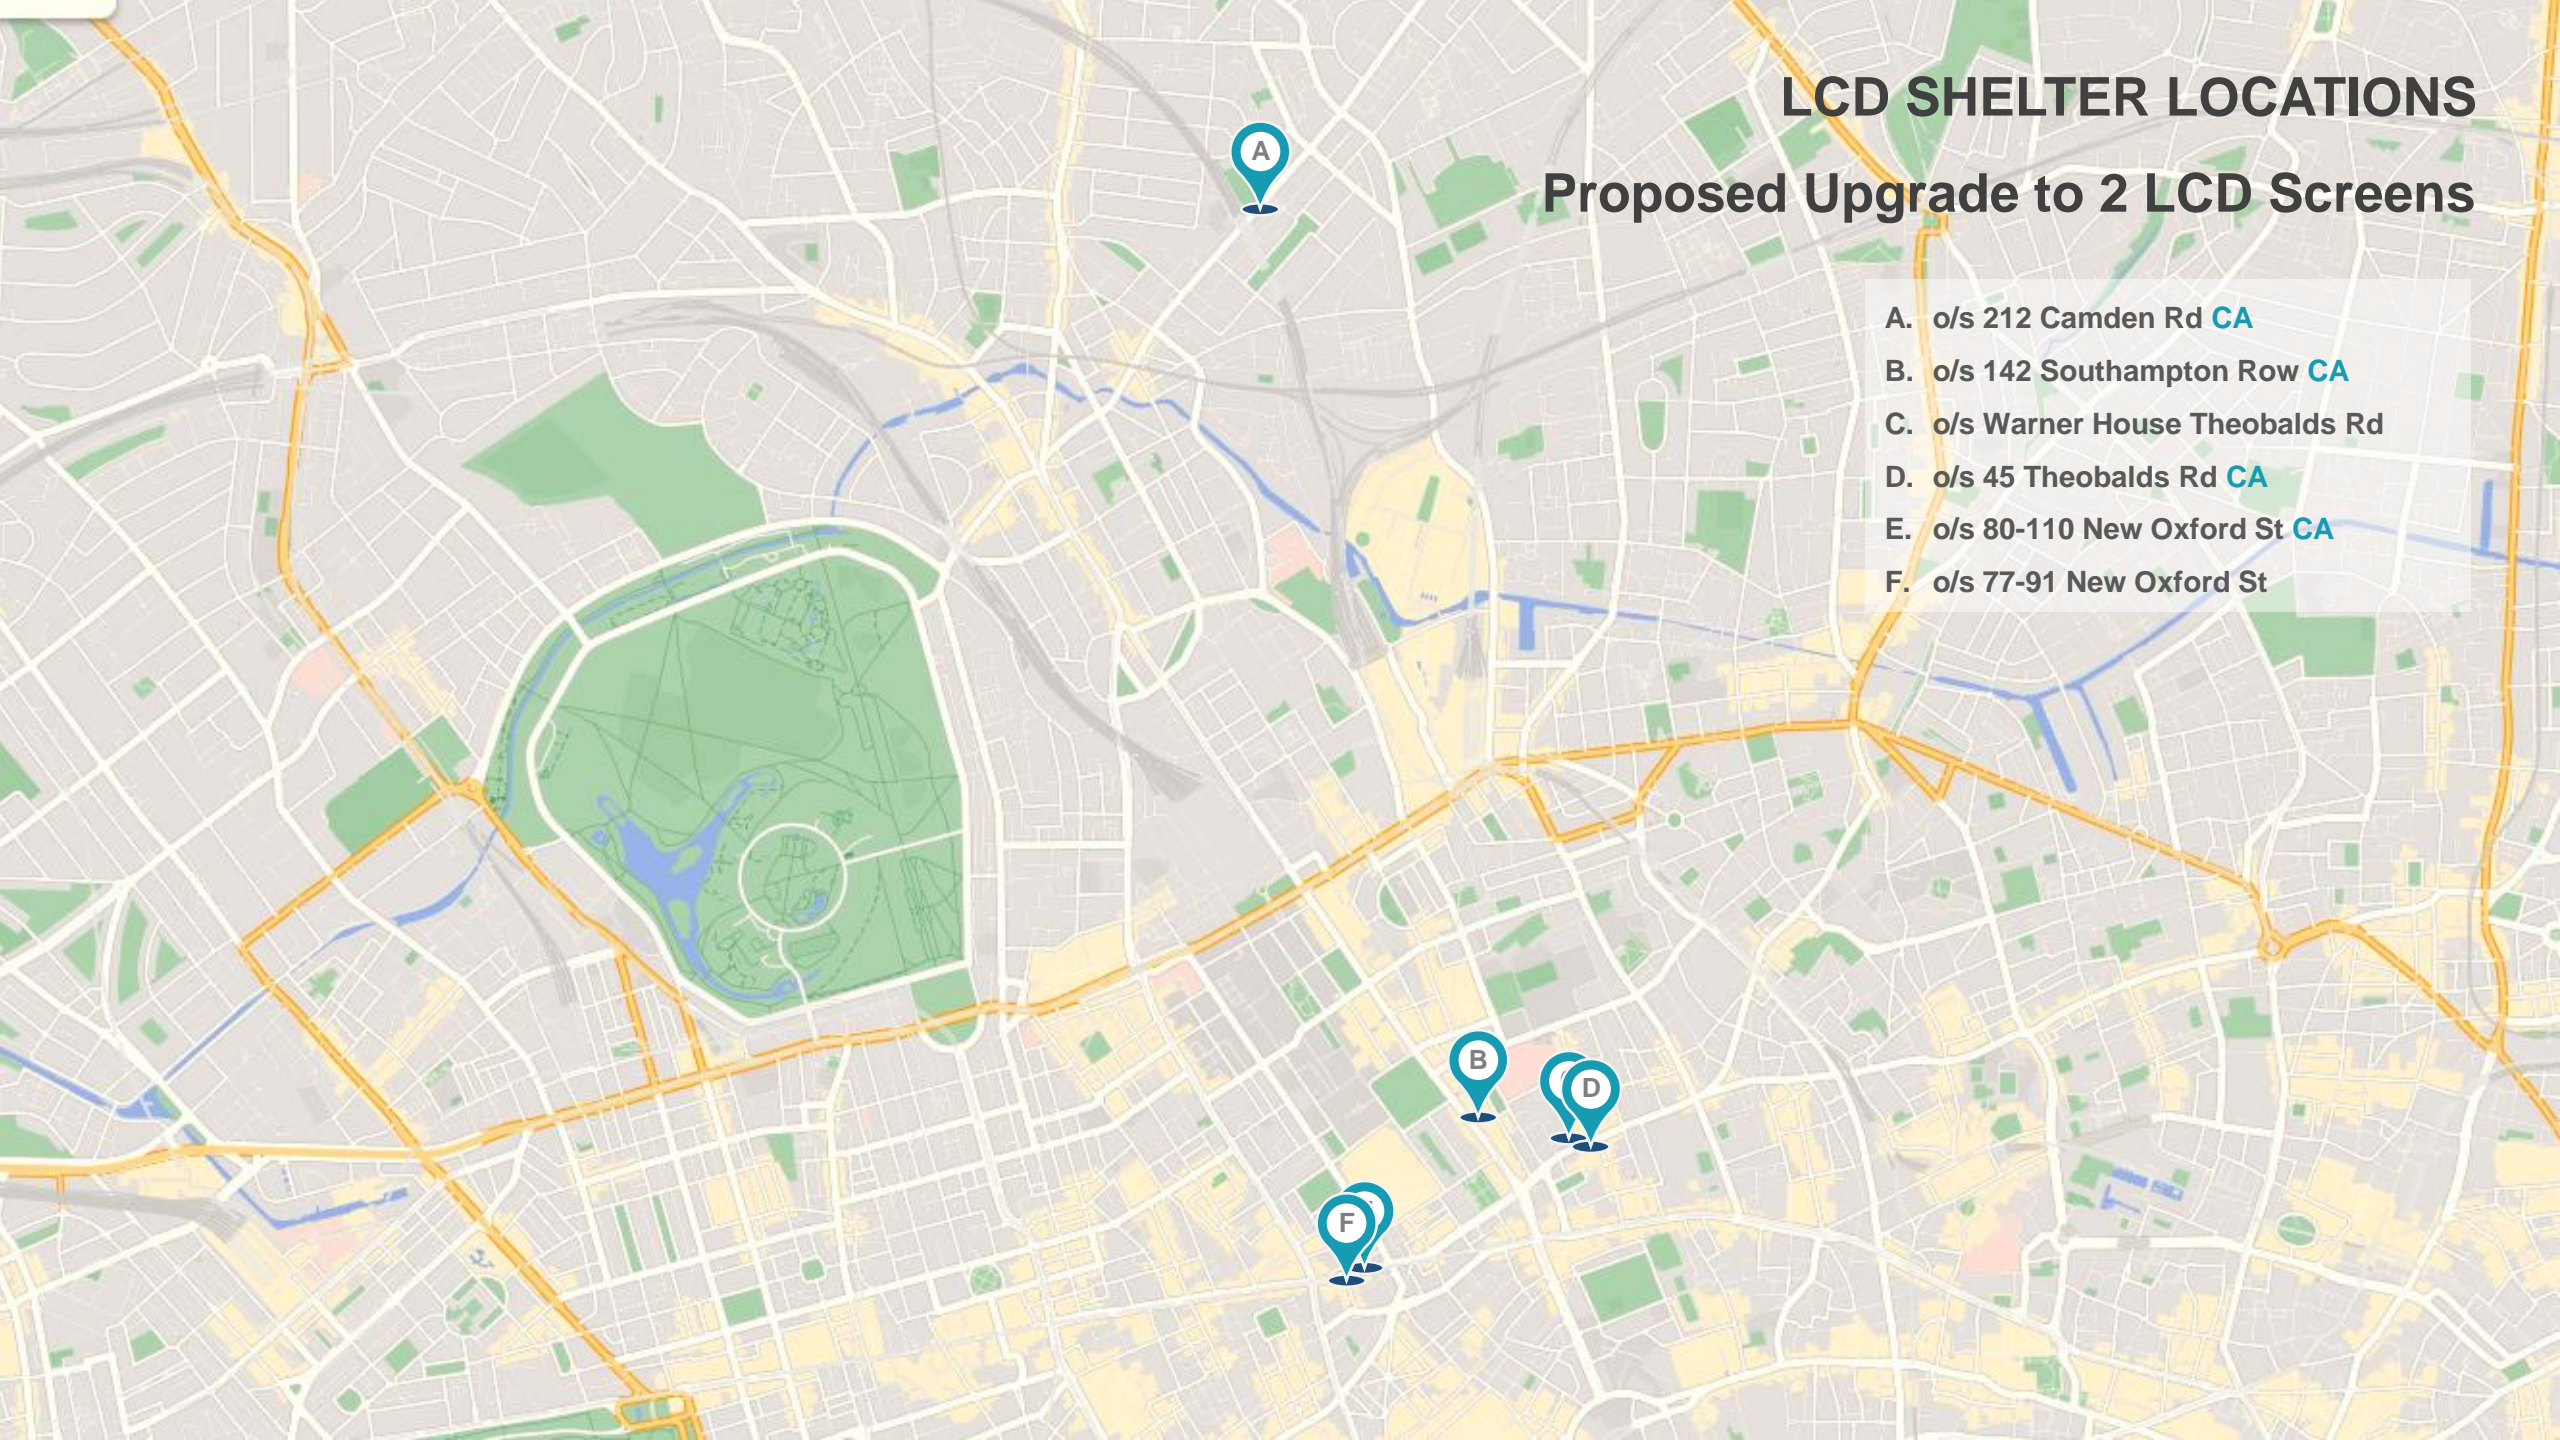

London Borough of Camden

Advertising Shelter Upgrade

SHELTER DISTRIBUTION

LCD SHELTER LOCATIONS

Proposed Upgrade to 2 LCD Screens

- A. o/s 212 Camden Rd CA
- B. o/s 142 Southampton Row CA
- C. o/s Warner House Theobalds Rd
- D. o/s 45 Theobalds Rd CA
- E. o/s 80-110 New Oxford St CA
- F. o/s 77-91 New Oxford St

PAPER SHELTER LOCATIONS

Proposed Upgrade to 2 LCD Screens

- G. o/s 58 Kilburn High St
- H. Pond St
- I. o/s 191 Haverstock Hill
- J. o/s 200-202 Haverstock Hill CA
- K. o/s 77-79 Camden Rd CA