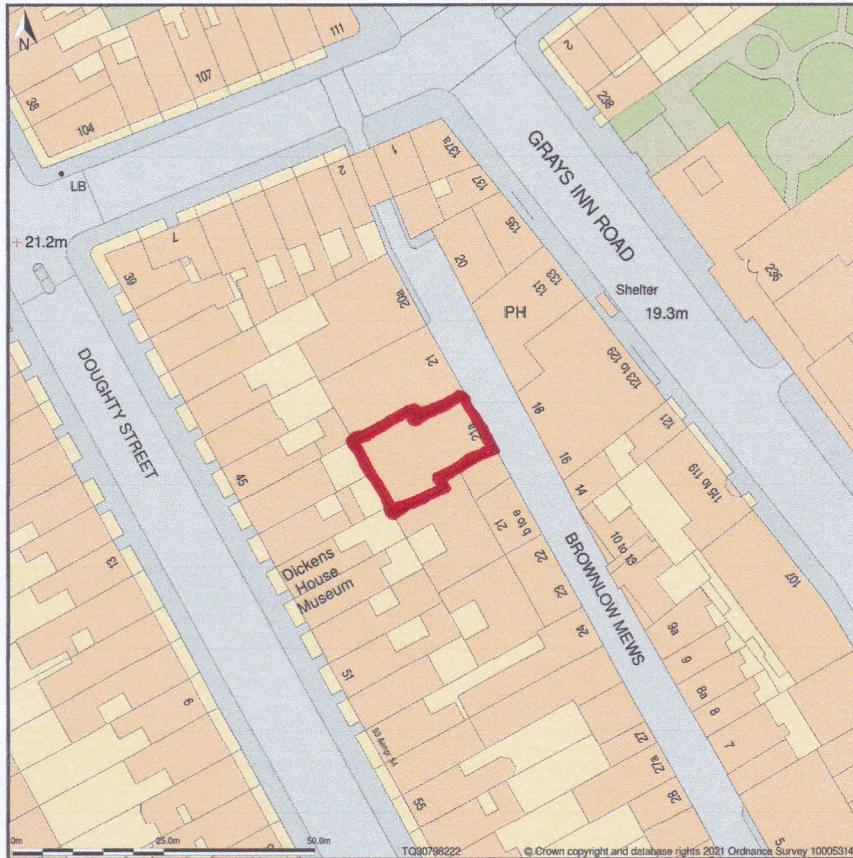

21a, Brownlow Mews, London, Camden, WC1N 2LA

Site Plan shows area bounded by: 530728.32, 182153.19 530869.74, 182294.61 (at a scale of 1:1250), OSGridRef: TQ30798222. The representation of a road, track or path is no evidence of a right of way. The representation of features as lines is no evidence of a property boundary.

Produced on 22nd Oct 2021 from the Ordnance Survey National Geographic Database and incorporating surveyed revision available at this date. Reproduction in whole or part is prohibited without the prior permission of Ordnance Survey. © Crown copyright 2021. Supplied by [www.buyaplan.co.uk](http://www.buyaplan.co.uk) a licensed Ordnance Survey partner (100053143). Unique plan reference: #00678202-C8CCA5