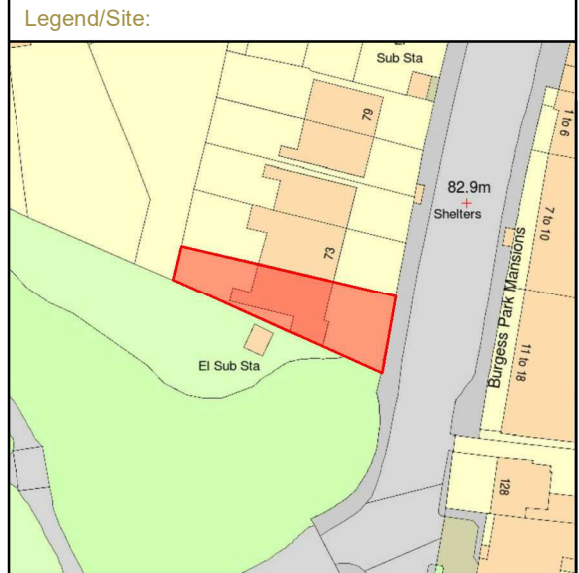

Notes:

- Contractors are responsible for the verification of all dimensions on site and the architect is to be informed of any discrepancy.
- Do not scale from this drawing.
- All Dimensions to be checked on Site