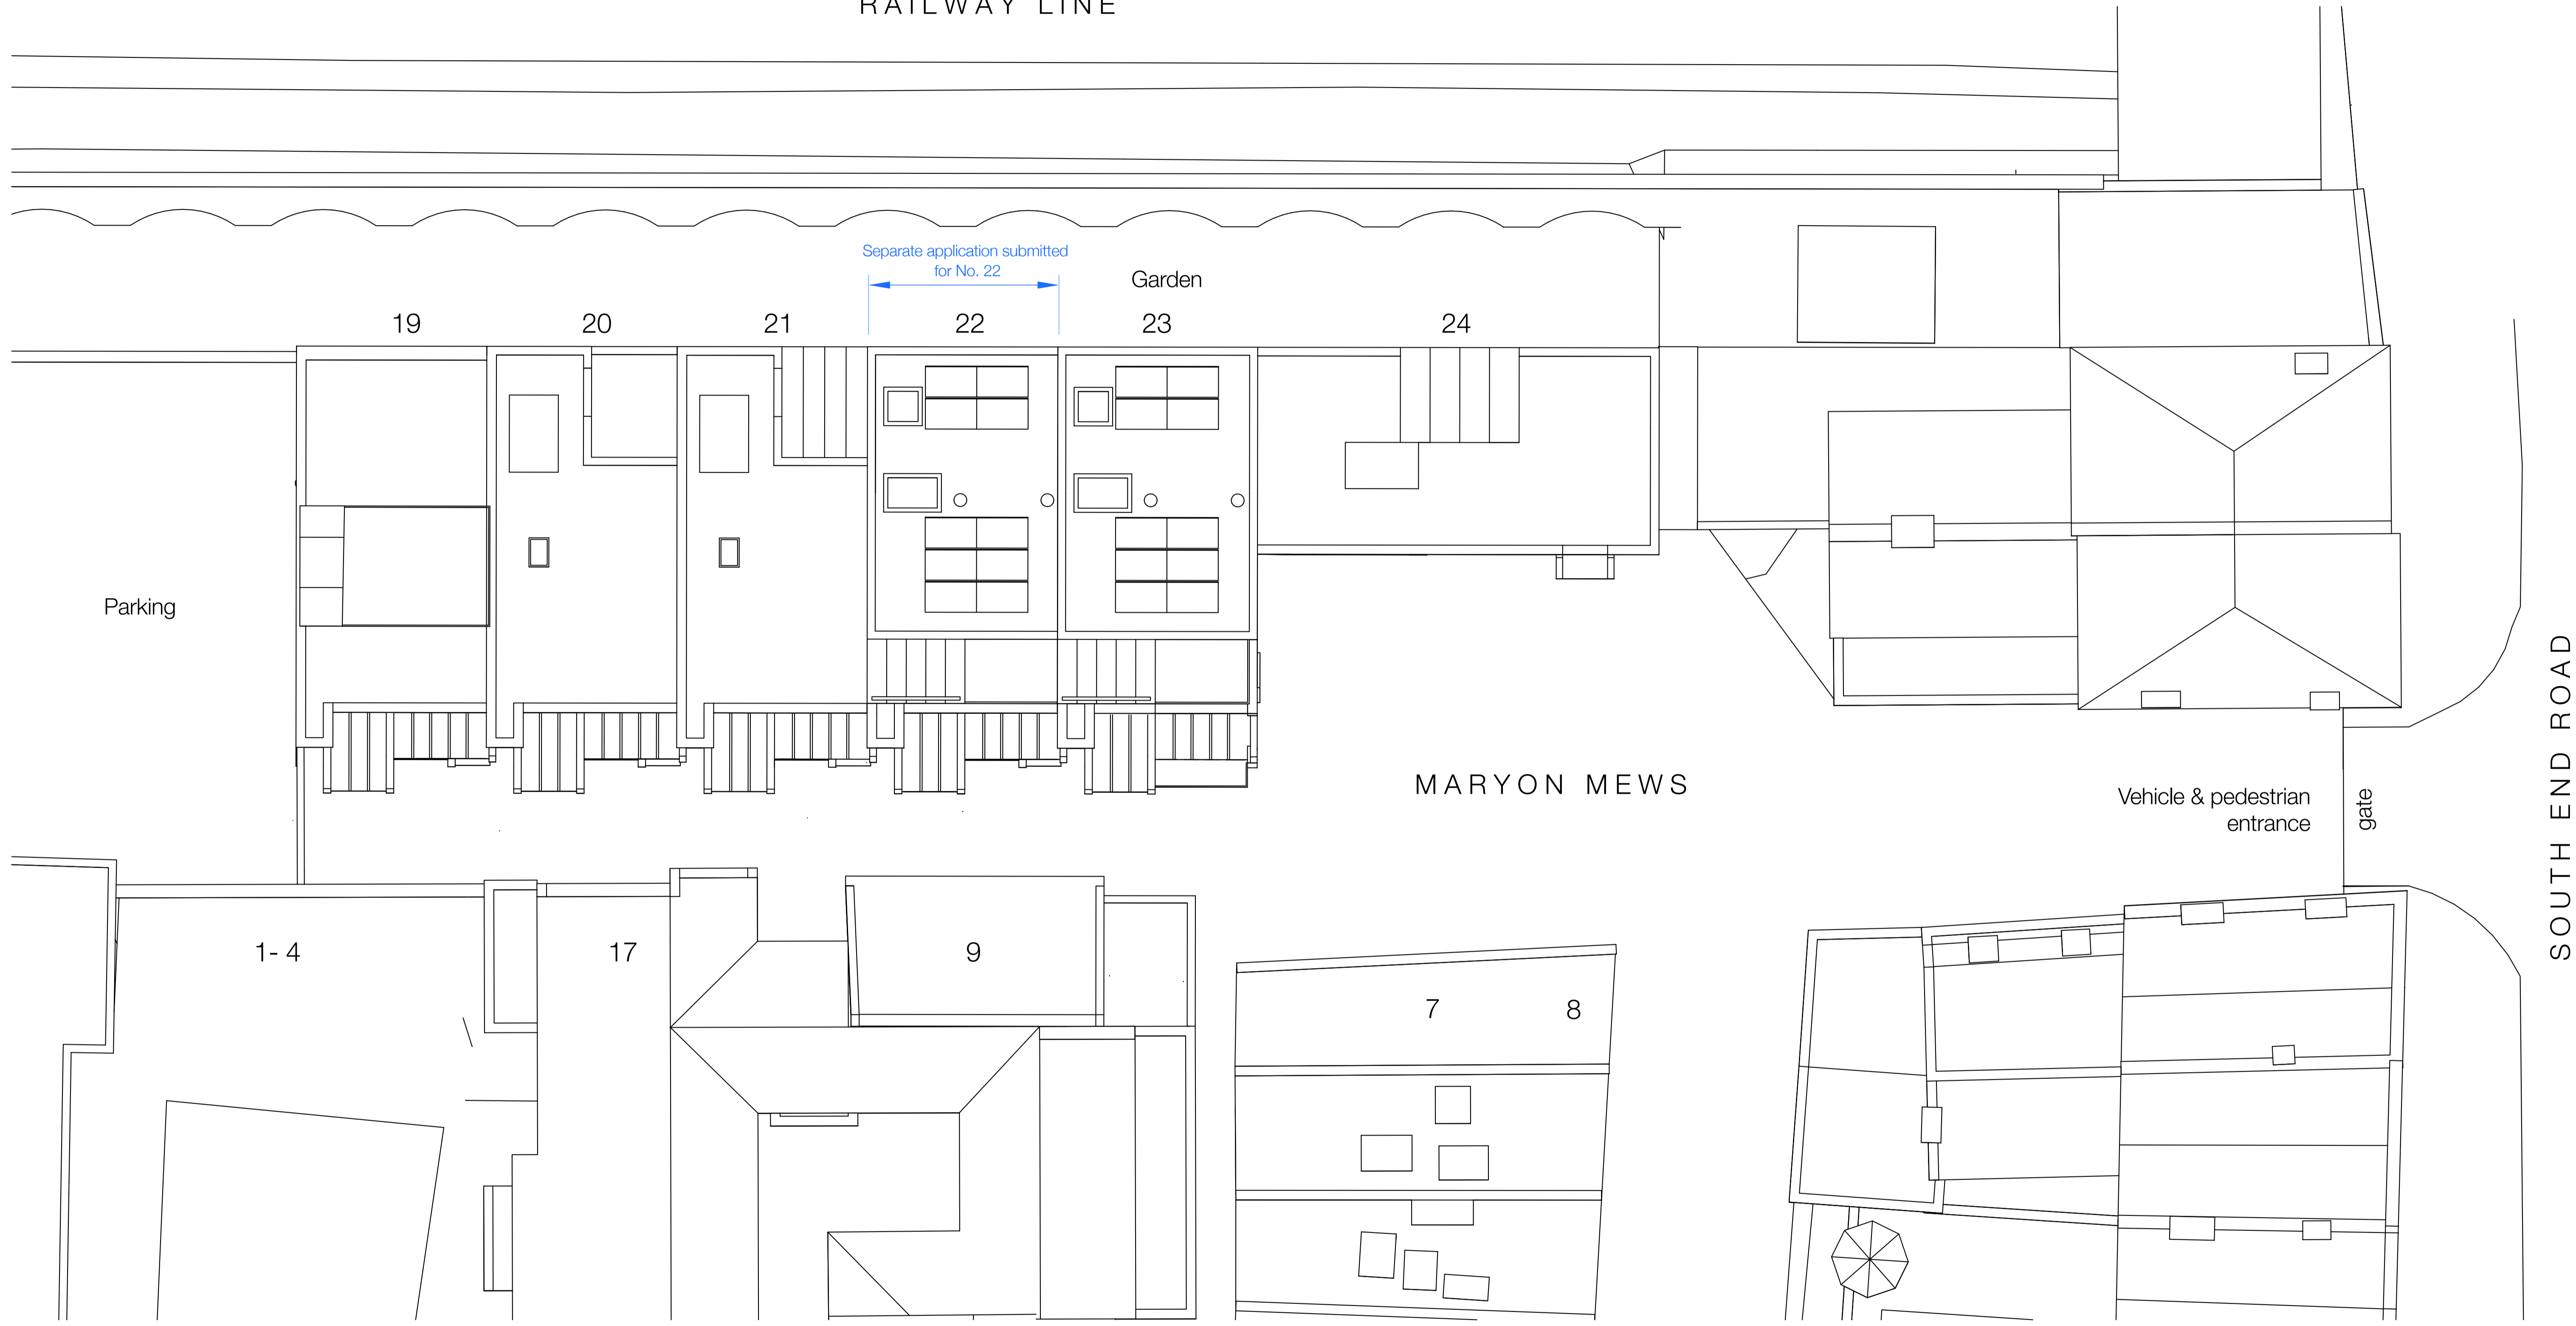

RAILWAY LINE

A 12/10/2021 Front volumes set back
Rooflight location adjusted

HEATHWALKER STUDIO

Scale 1:100 @ A1
0 1:200 @ A3 8m

Project 23 Maryon Mews, NW3 2PU

Status PRELIMINARY

Drawing title Proposed Site Plan

Drawing No. 337 30 Rev. A