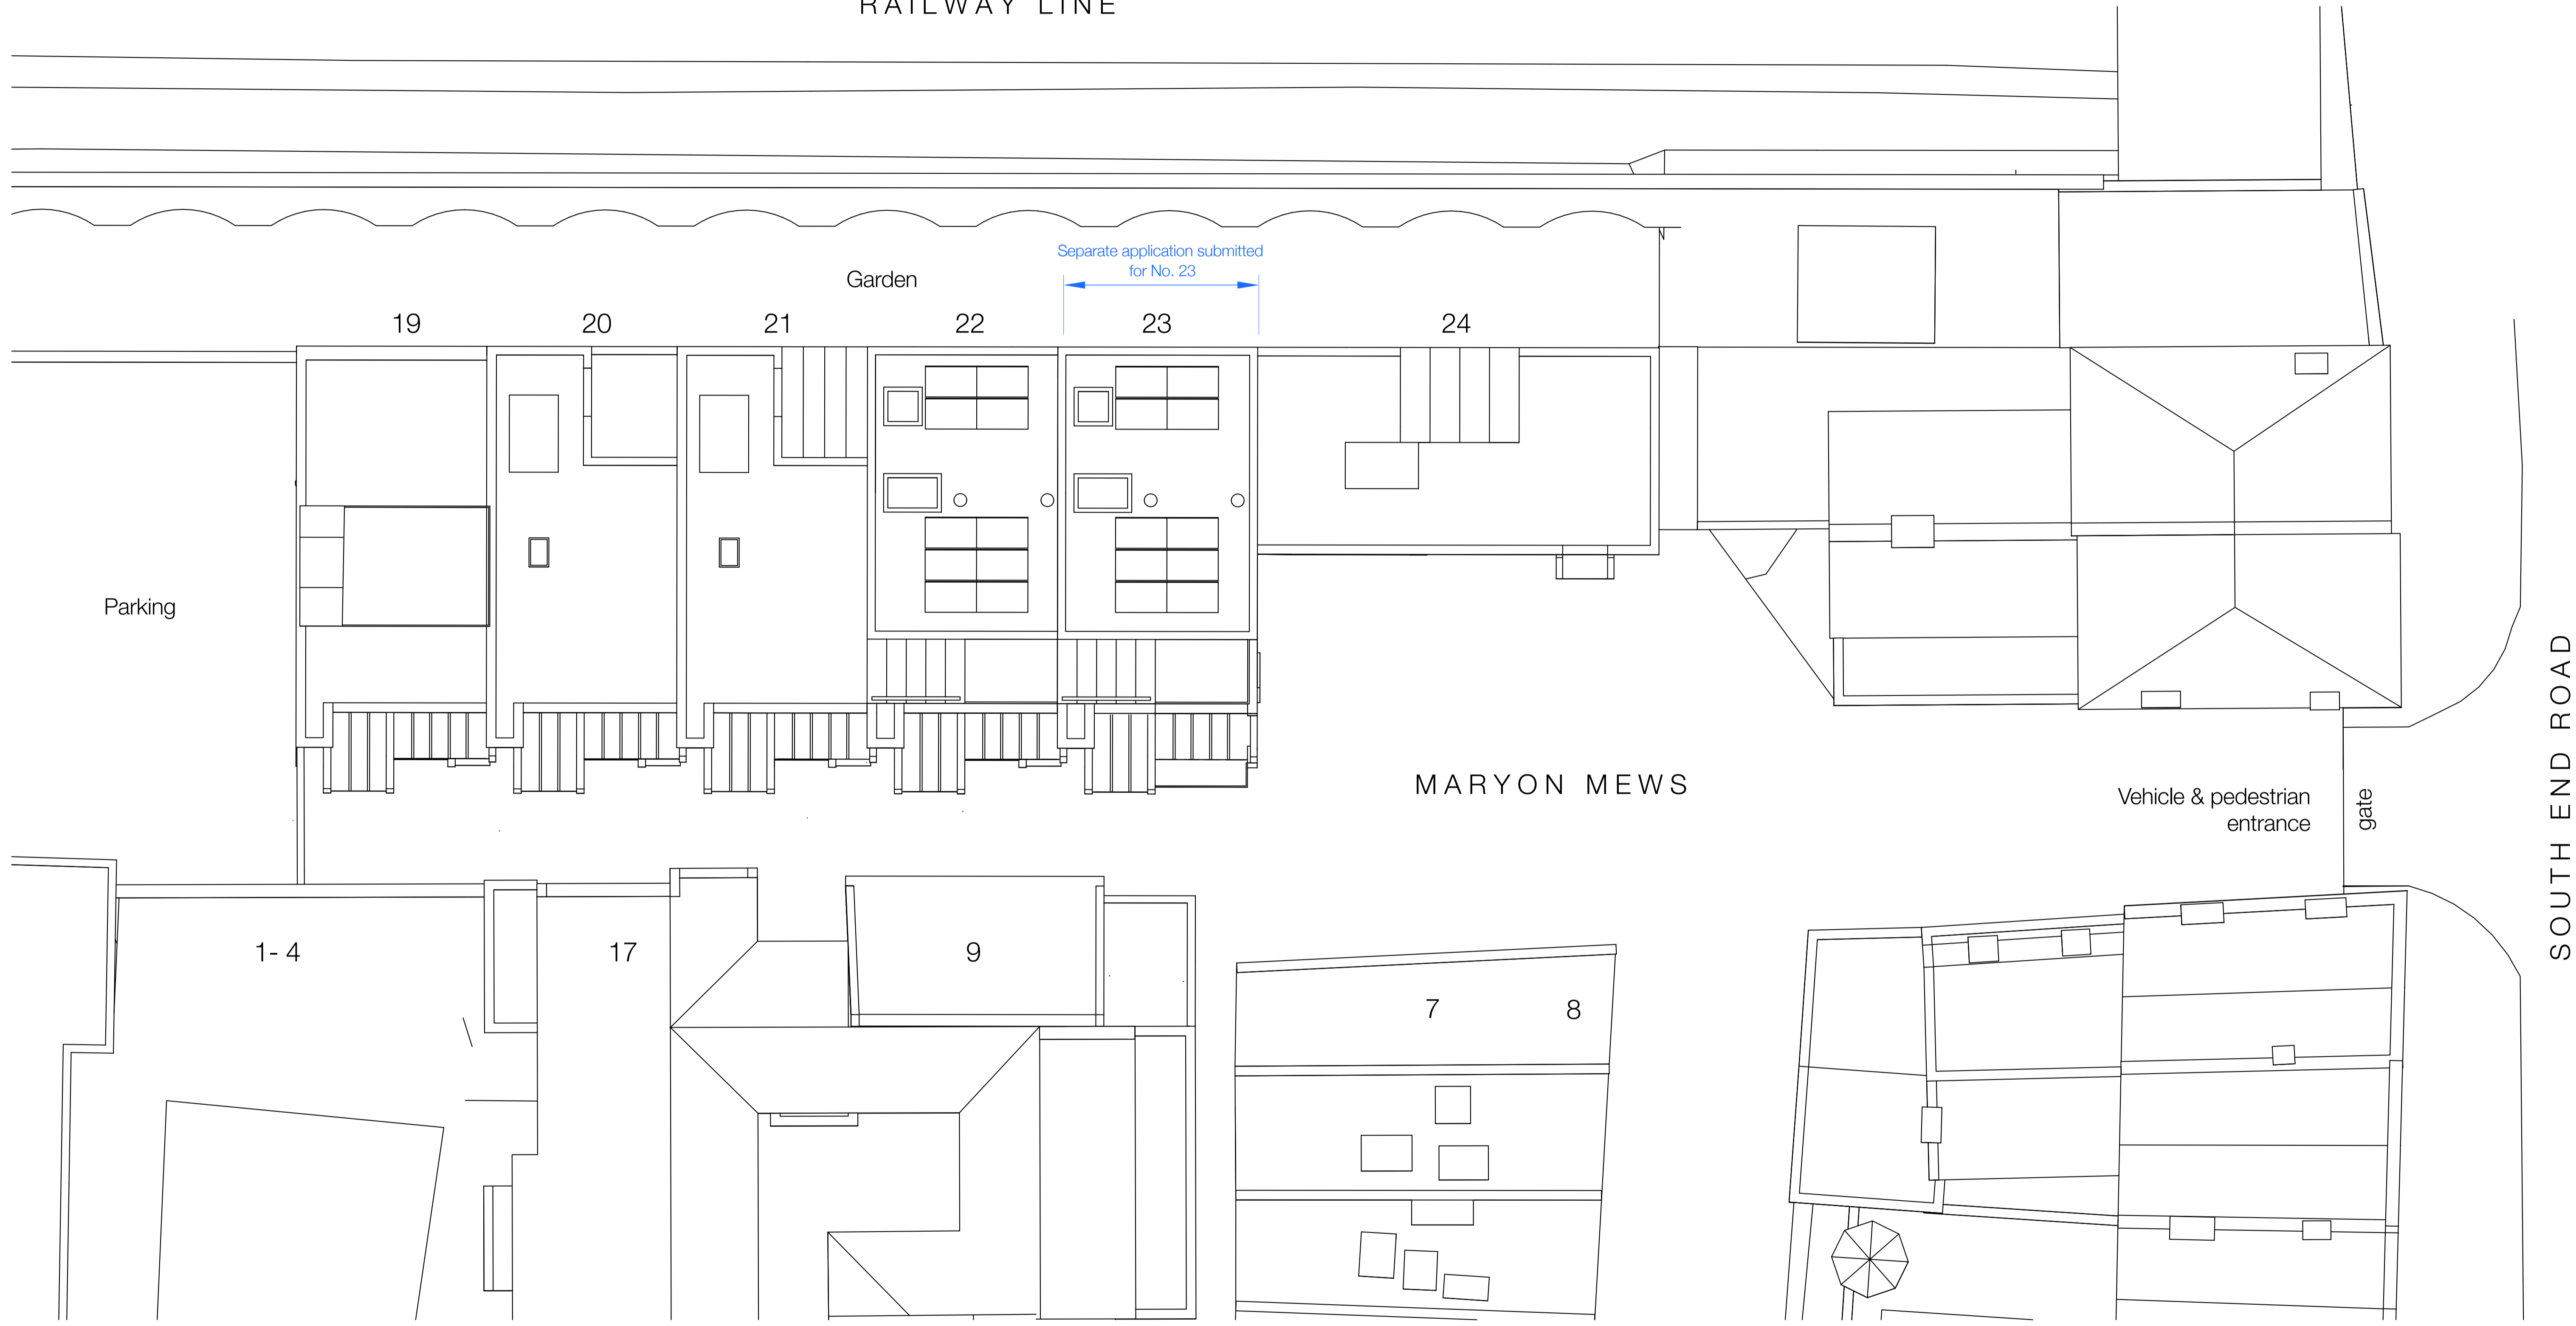

RAILWAY LINE

A 12/10/2021 Front volumes set back
Rooflight location adjusted

HEATHWALKER STUDIO

Scale 1:100 @ A1
0 1:200 @ A3 8m

Project 22 Maryon Mews, NW3 2PU

Status PRELIMINARY

Drawing title Proposed Site Plan

Drawing No. 337 20 Rev. A