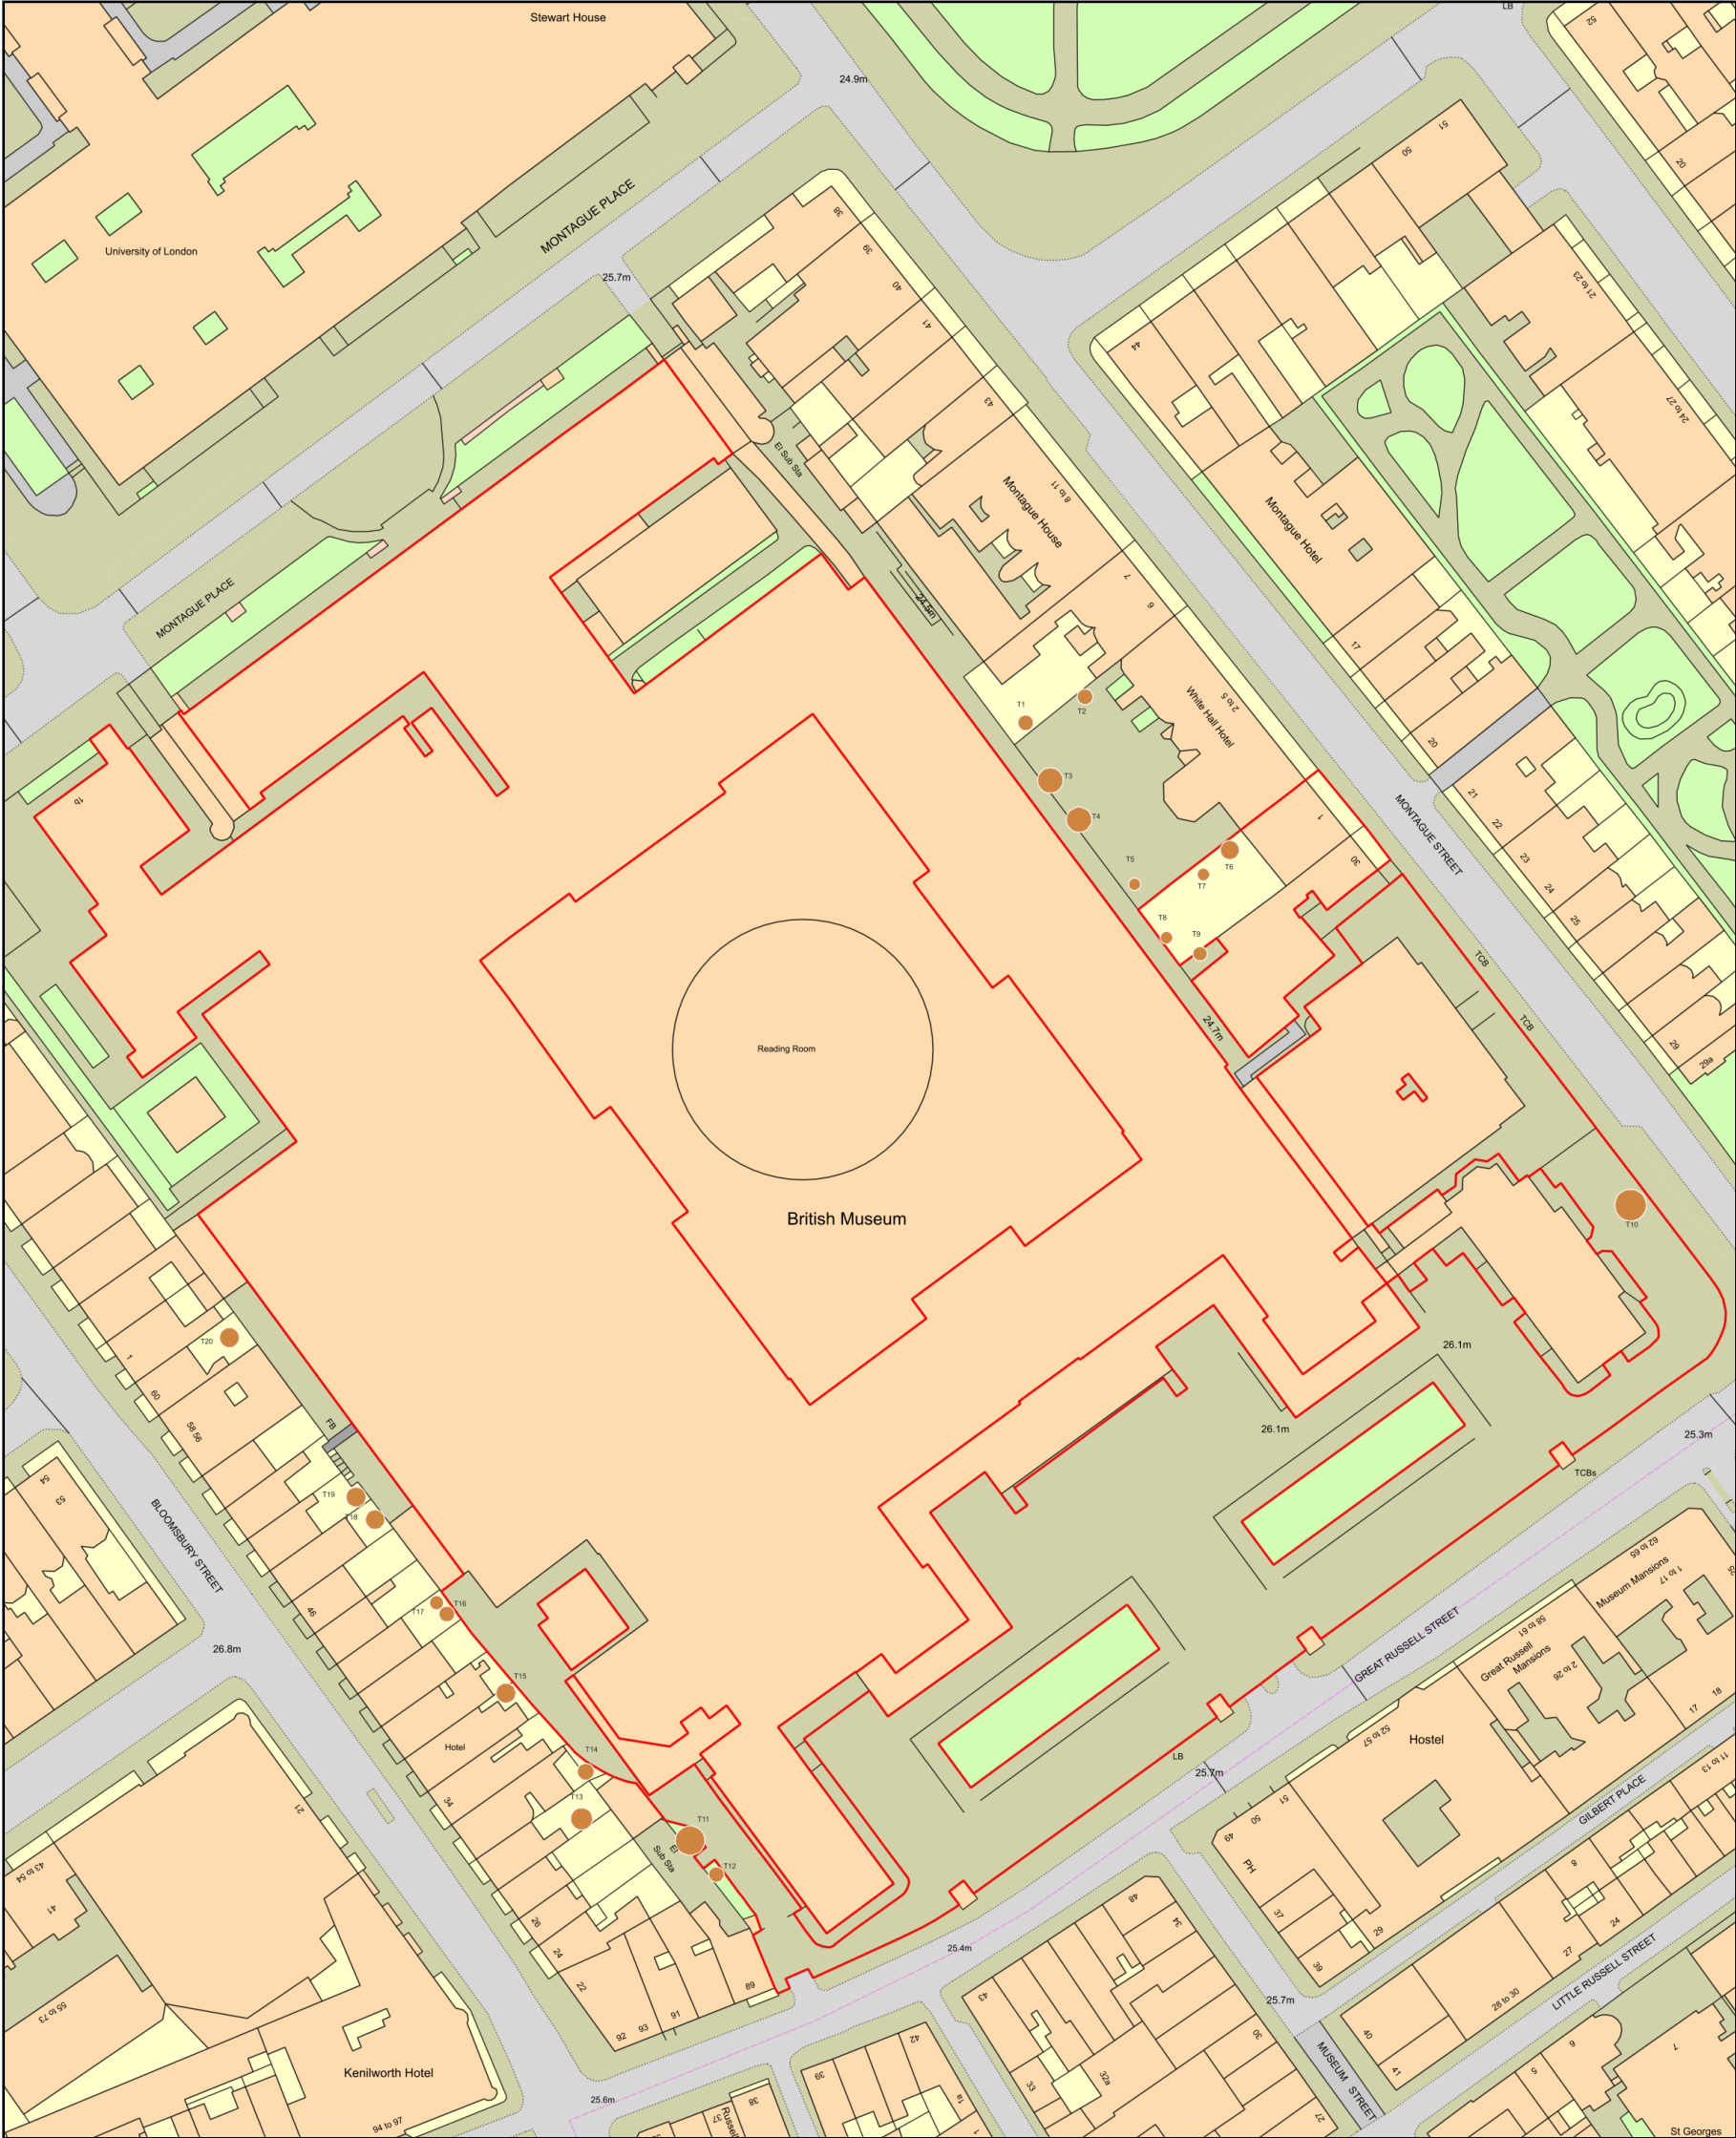

# BRITISH MUSEUM, WC1B 3PD

Plan Produced for: **TOTAL SUPPORT SERVICES**  
Date Produced: 12 Aug 2020  
Plan Reference Number: TQRQM20225082255701  
Scale: 1:1250 @ A3