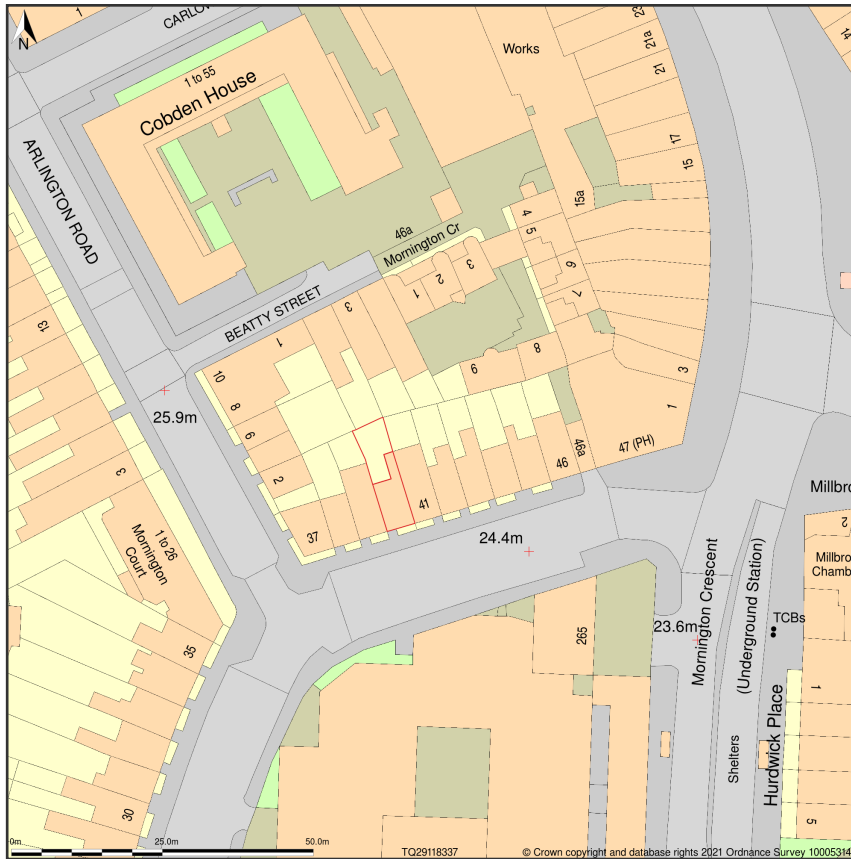

40, Mornington Crescent, London, Camden, NW1 7RB

Site Plan shows area bounded by: 529045.55, 183306.91 529186.98, 183448.33 (at a scale of 1:1250), OSGridRef: TQ29118337. The representation of a road, track or path is no evidence of a right of way. The representation of features as lines is no evidence of a property boundary.

Produced on 27th Oct 2021 from the Ordnance Survey National Geographic Database and incorporating surveyed revision available at this date. Reproduction in whole or part is prohibited without the prior permission of Ordnance Survey. © Crown copyright 2021. Supplied by www.buyaplan.co.uk a licensed Ordnance Survey partner (100053143). Unique plan reference: #00679454-B9E65A