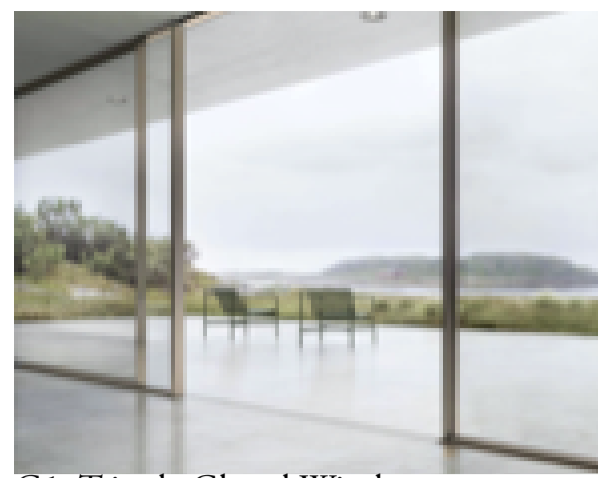

S1: Grey limestone

S2: Handmade grey brick

T1: Rustic grey timber

M1: Dark Bronze finish

G1: Triple Glazed Windows

LS1: Extensive green roof

LS2: Landscaped gardens