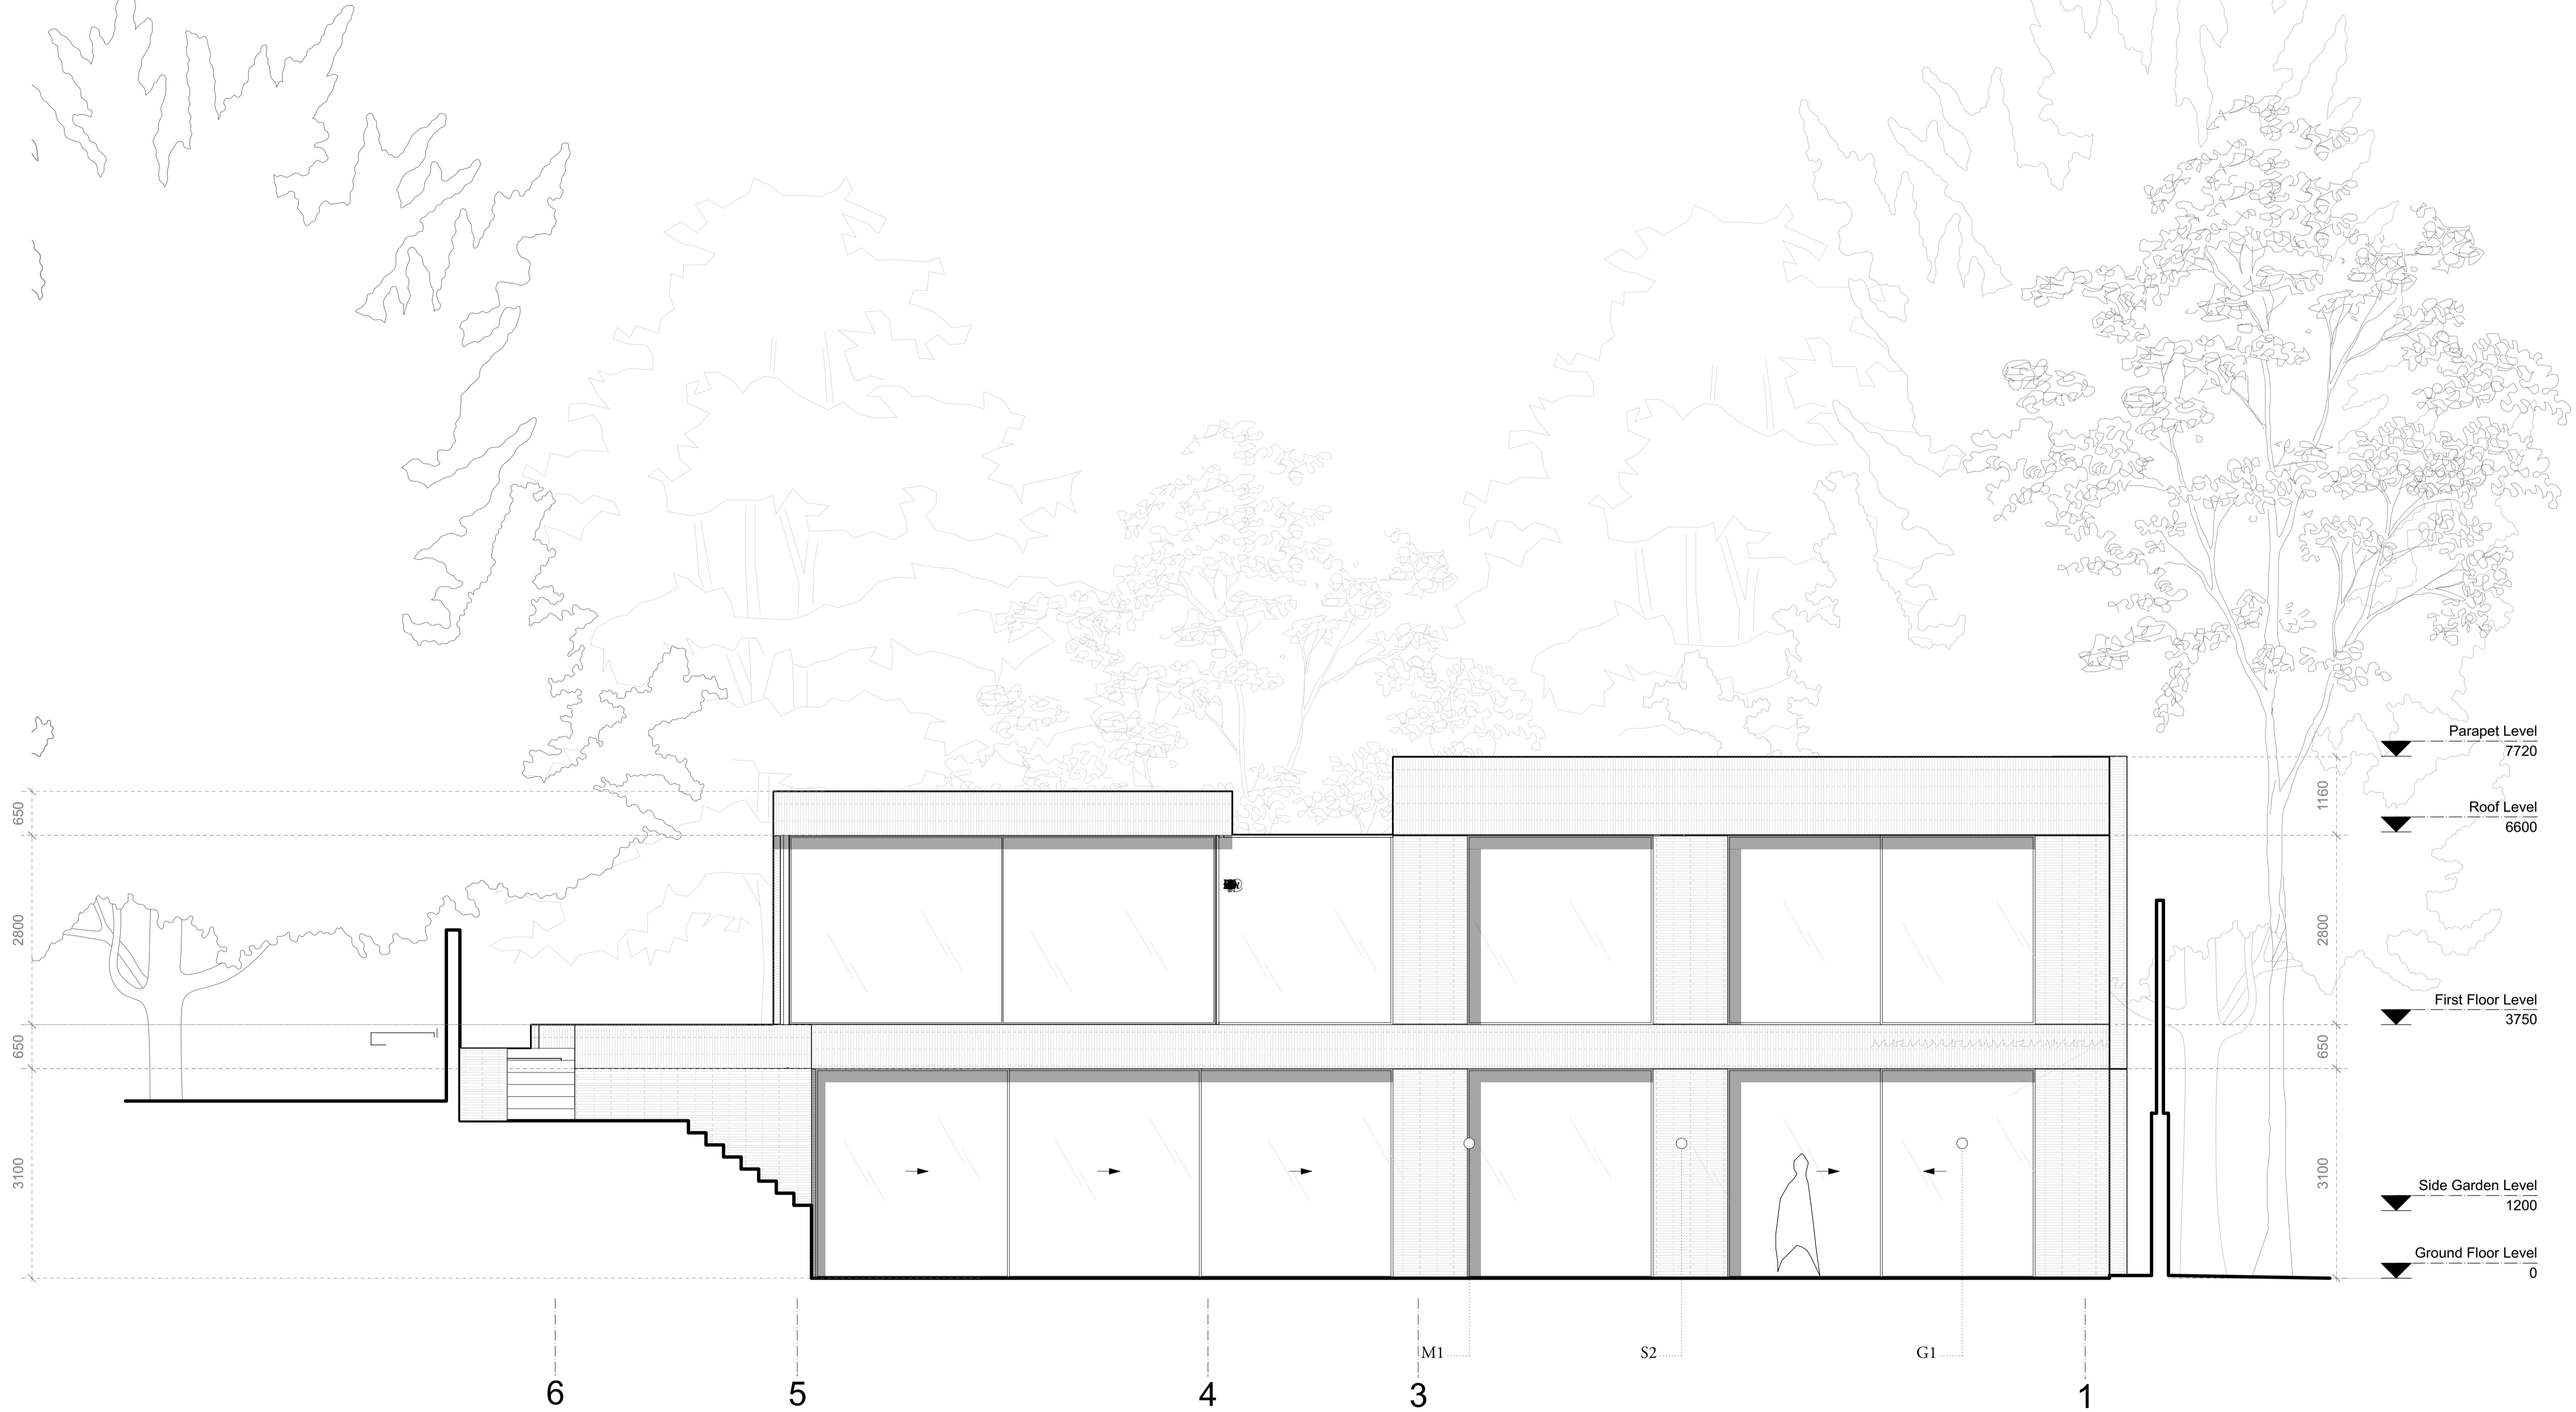

S1: Grey limestone

S2: Handmade grey brick

T1: Rustic grey timber

M1: Dark Bronze finish

G1: Triple Glazed Windows

LS1: Extensive green roof

LS2: Landscaped gardens

# Rear Elevation

A-232-A5