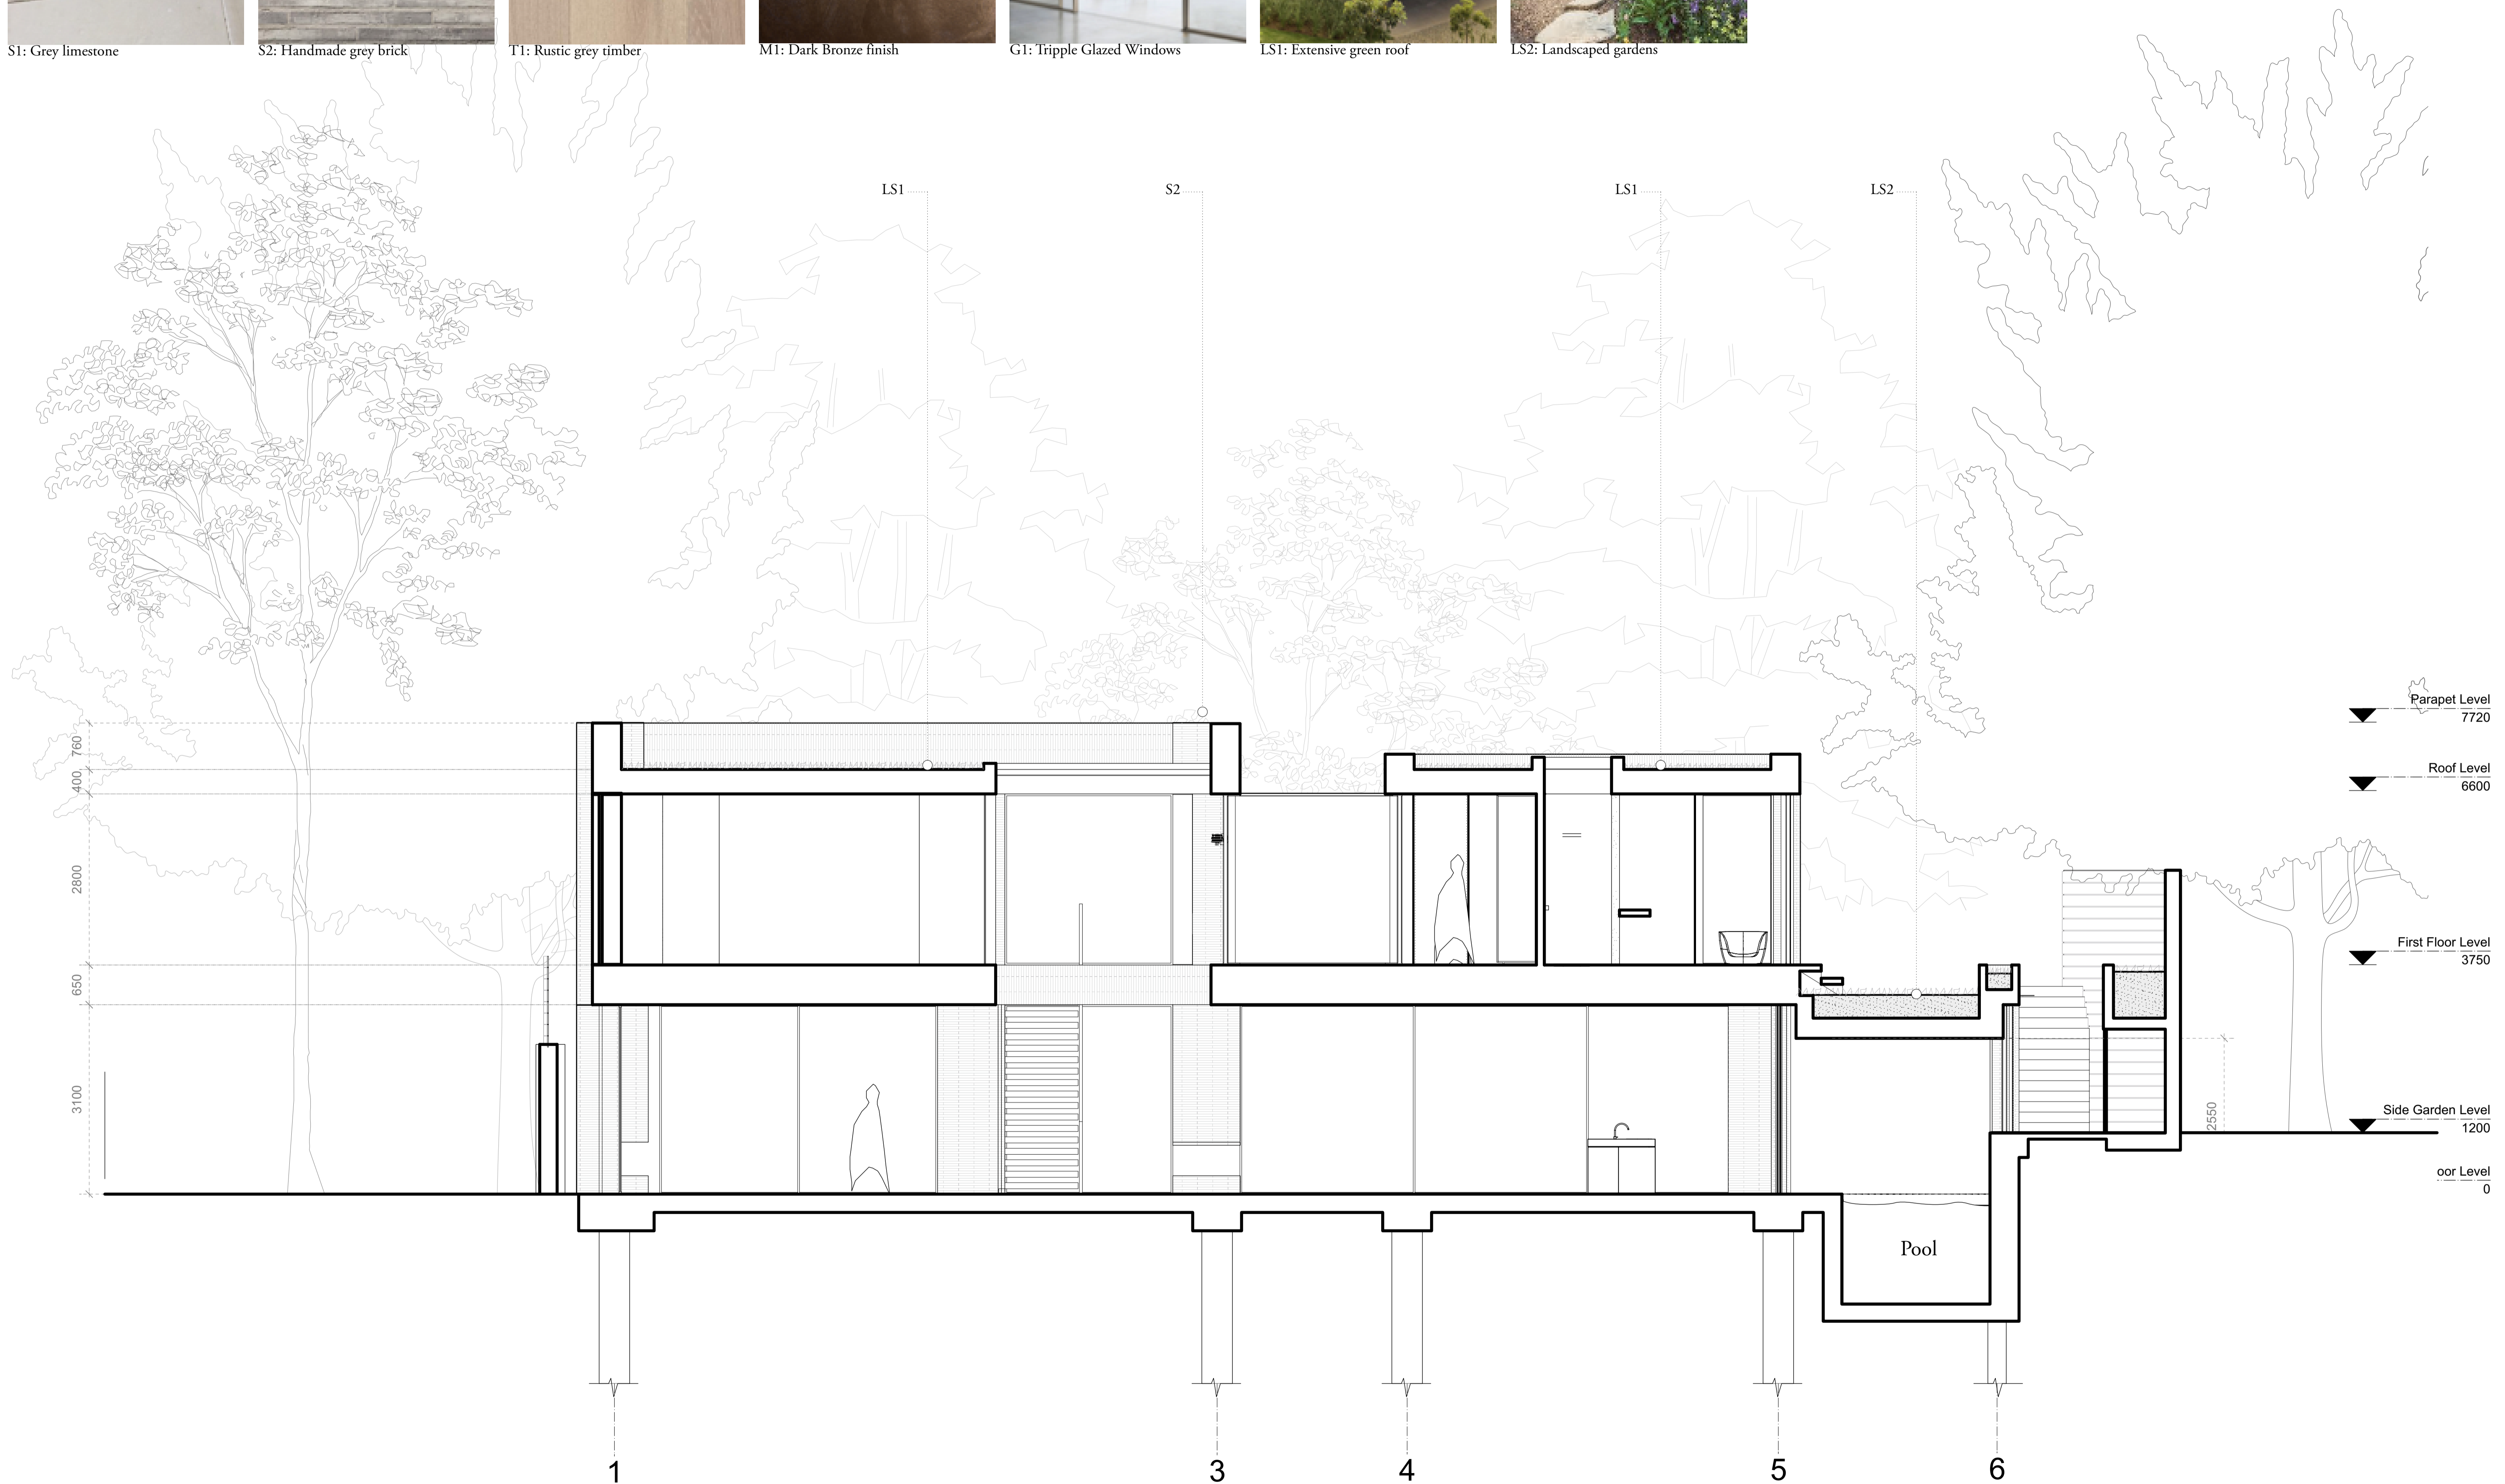

S1: Grey limestone

S2: Handmade grey brick

T1: Rustic grey timber

M1: Dark Bronze finish

G1: Triple Glazed Windows

LS1: Extensive green roof

LS2: Landscaped gardens

Section X1

A-311-A5