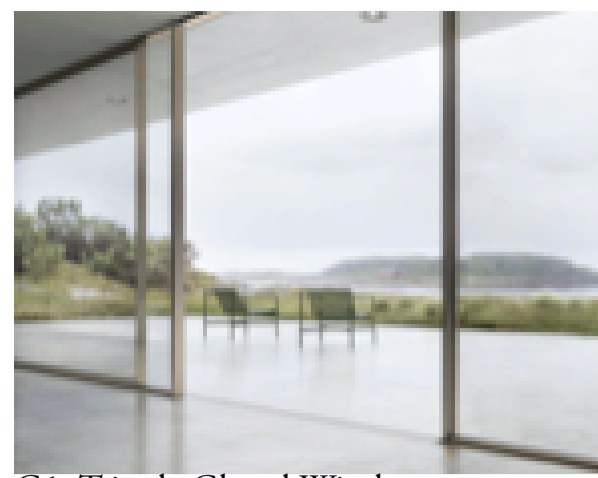

S1: Grey limestone

S2: Handmade grey brick

T1: Rustic grey timber

M1: Dark Bronze finish

G1: Triple Glazed Windows

LS1: Extensive green roof

LS2: Landscaped gardens

Section X1