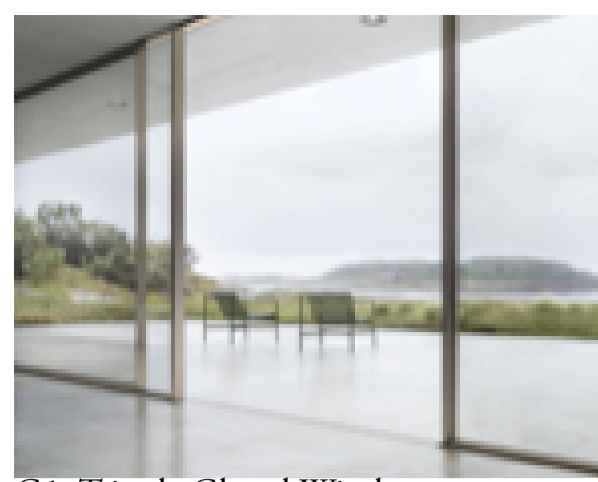

S1: Grey limestone

S2: Handmade grey brick

T1: Rustic grey timber

M1: Dark Bronze finish

G1: Triple Glazed Windows

LS1: Extensive green roof

LS2: Landscaped gardens

Front Elevation