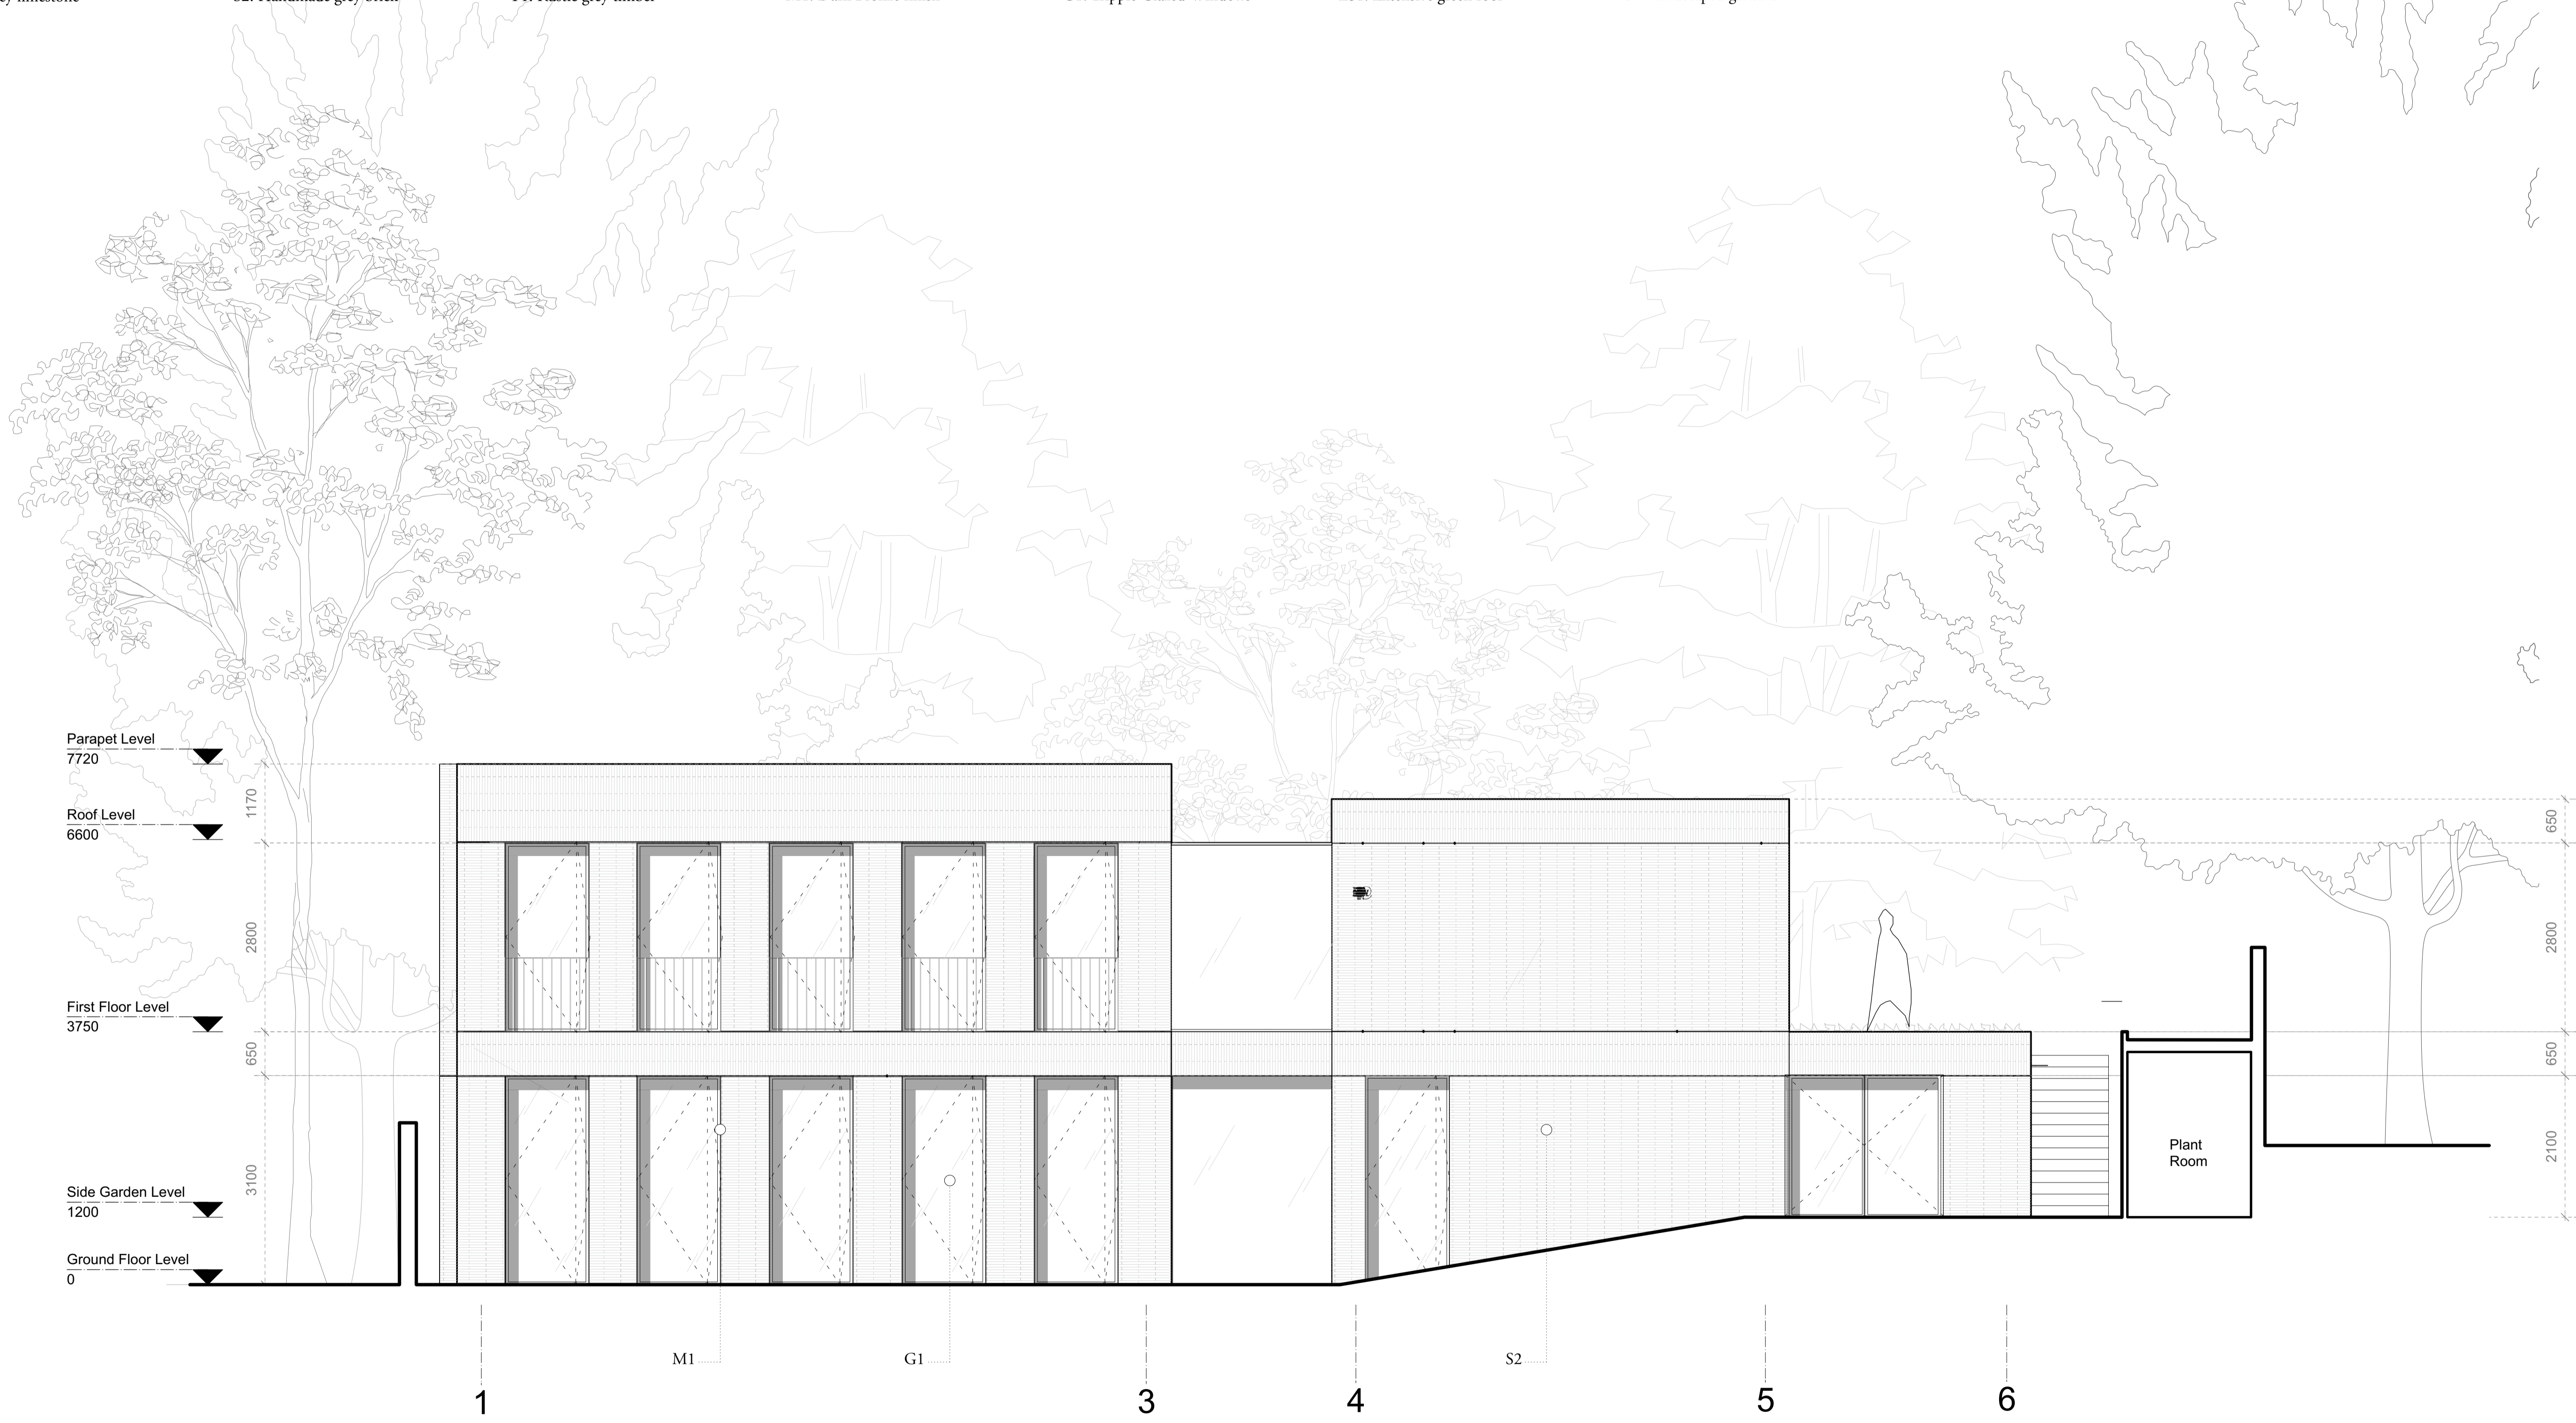

S1: Grey limestone

S2: Handmade grey brick

T1: Rustic grey timber

M1: Dark Bronze finish

G1: Triple Glazed Windows

LS1: Extensive green roof

LS2: Landscaped gardens

Front Elevation

A-212-A5