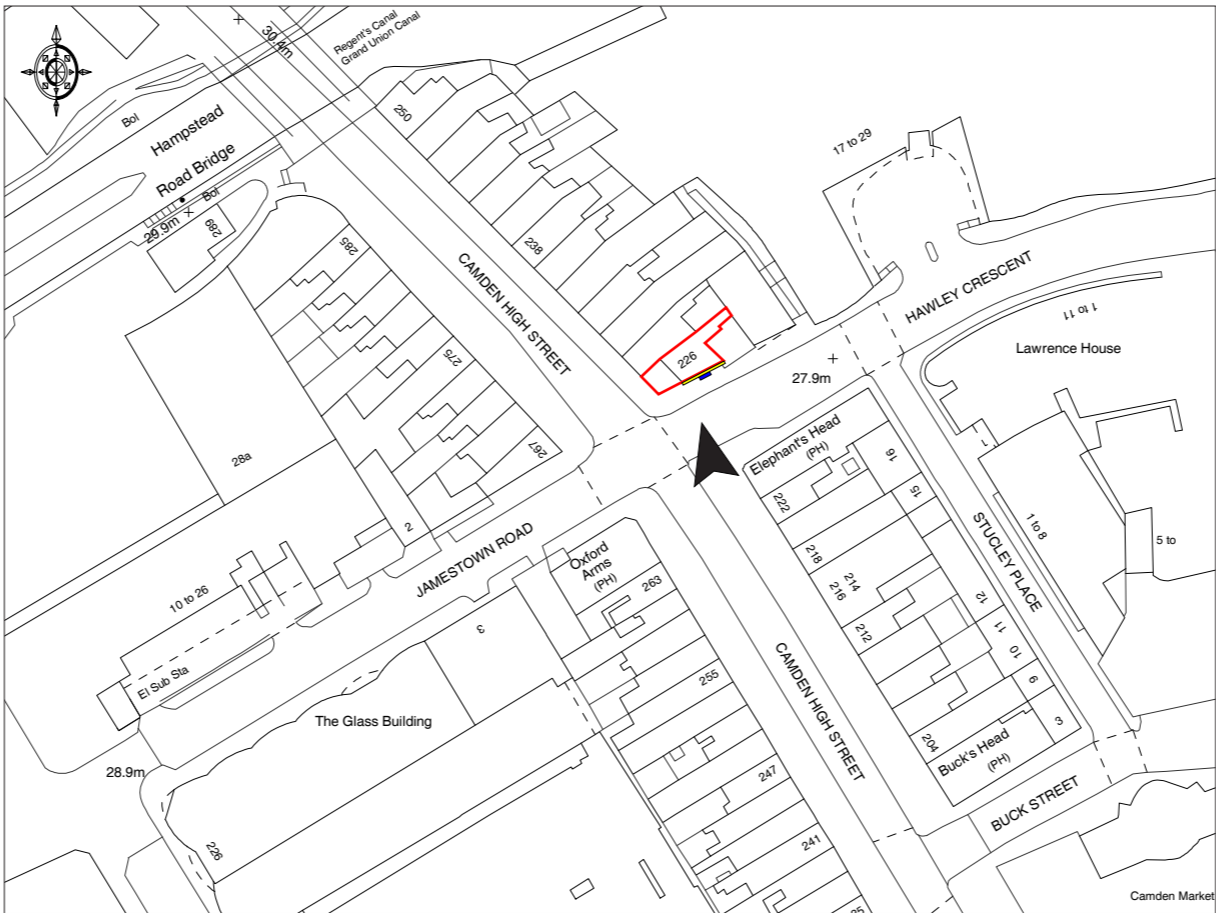

LOCATION PLAN

- Proposed Digital Display
- Mural
- Site Boundary

Site: 226 Camden High Street, Camden Town, London NW1 8QS	Proposal: 48 Sheet Backlight Panel	Drawing: Location Plan	Date: 03/08/2021	Dwg. No. PY3995/001 rev C	Scale: 1:1250@A3 
--	---------------------------------------	---------------------------	---------------------	------------------------------	---