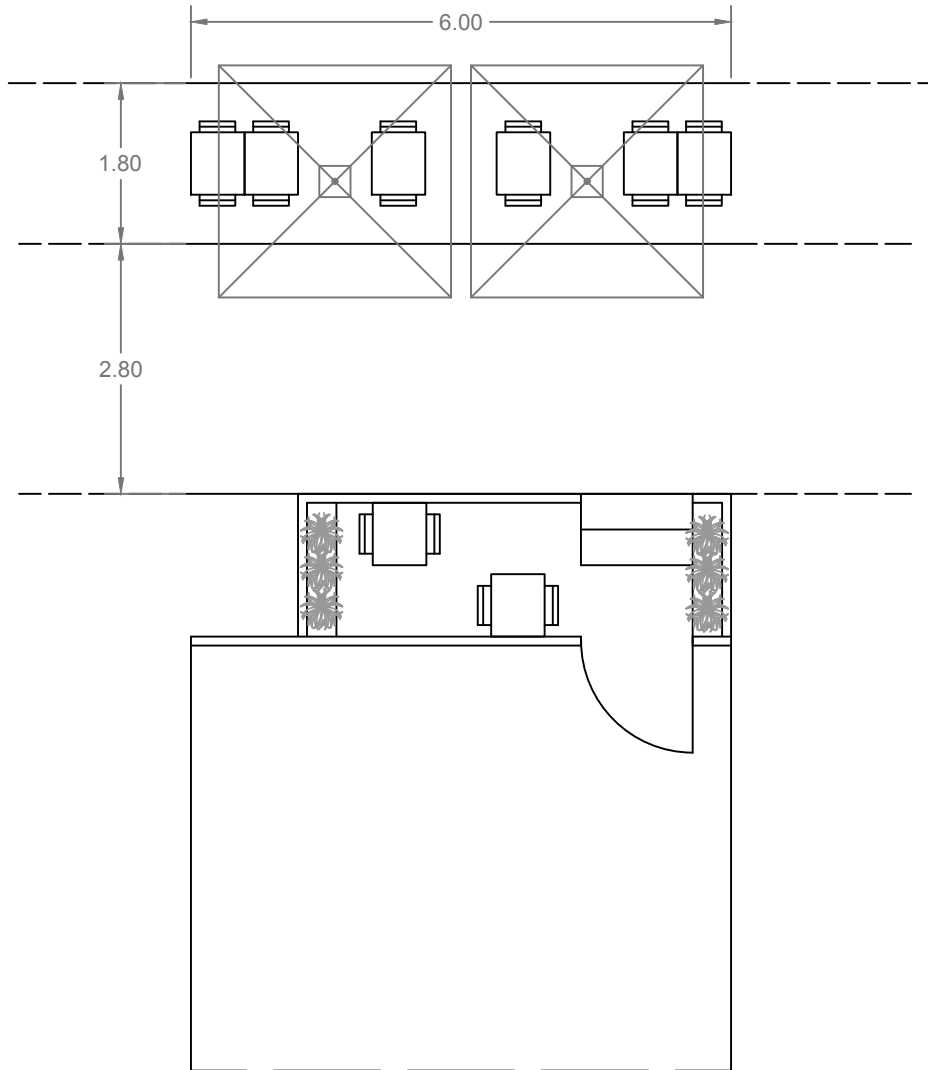

AMPELI RESTAURANT - SCALE 1:75

CHAIRS, TABLES AND UMBRELLA SIZE