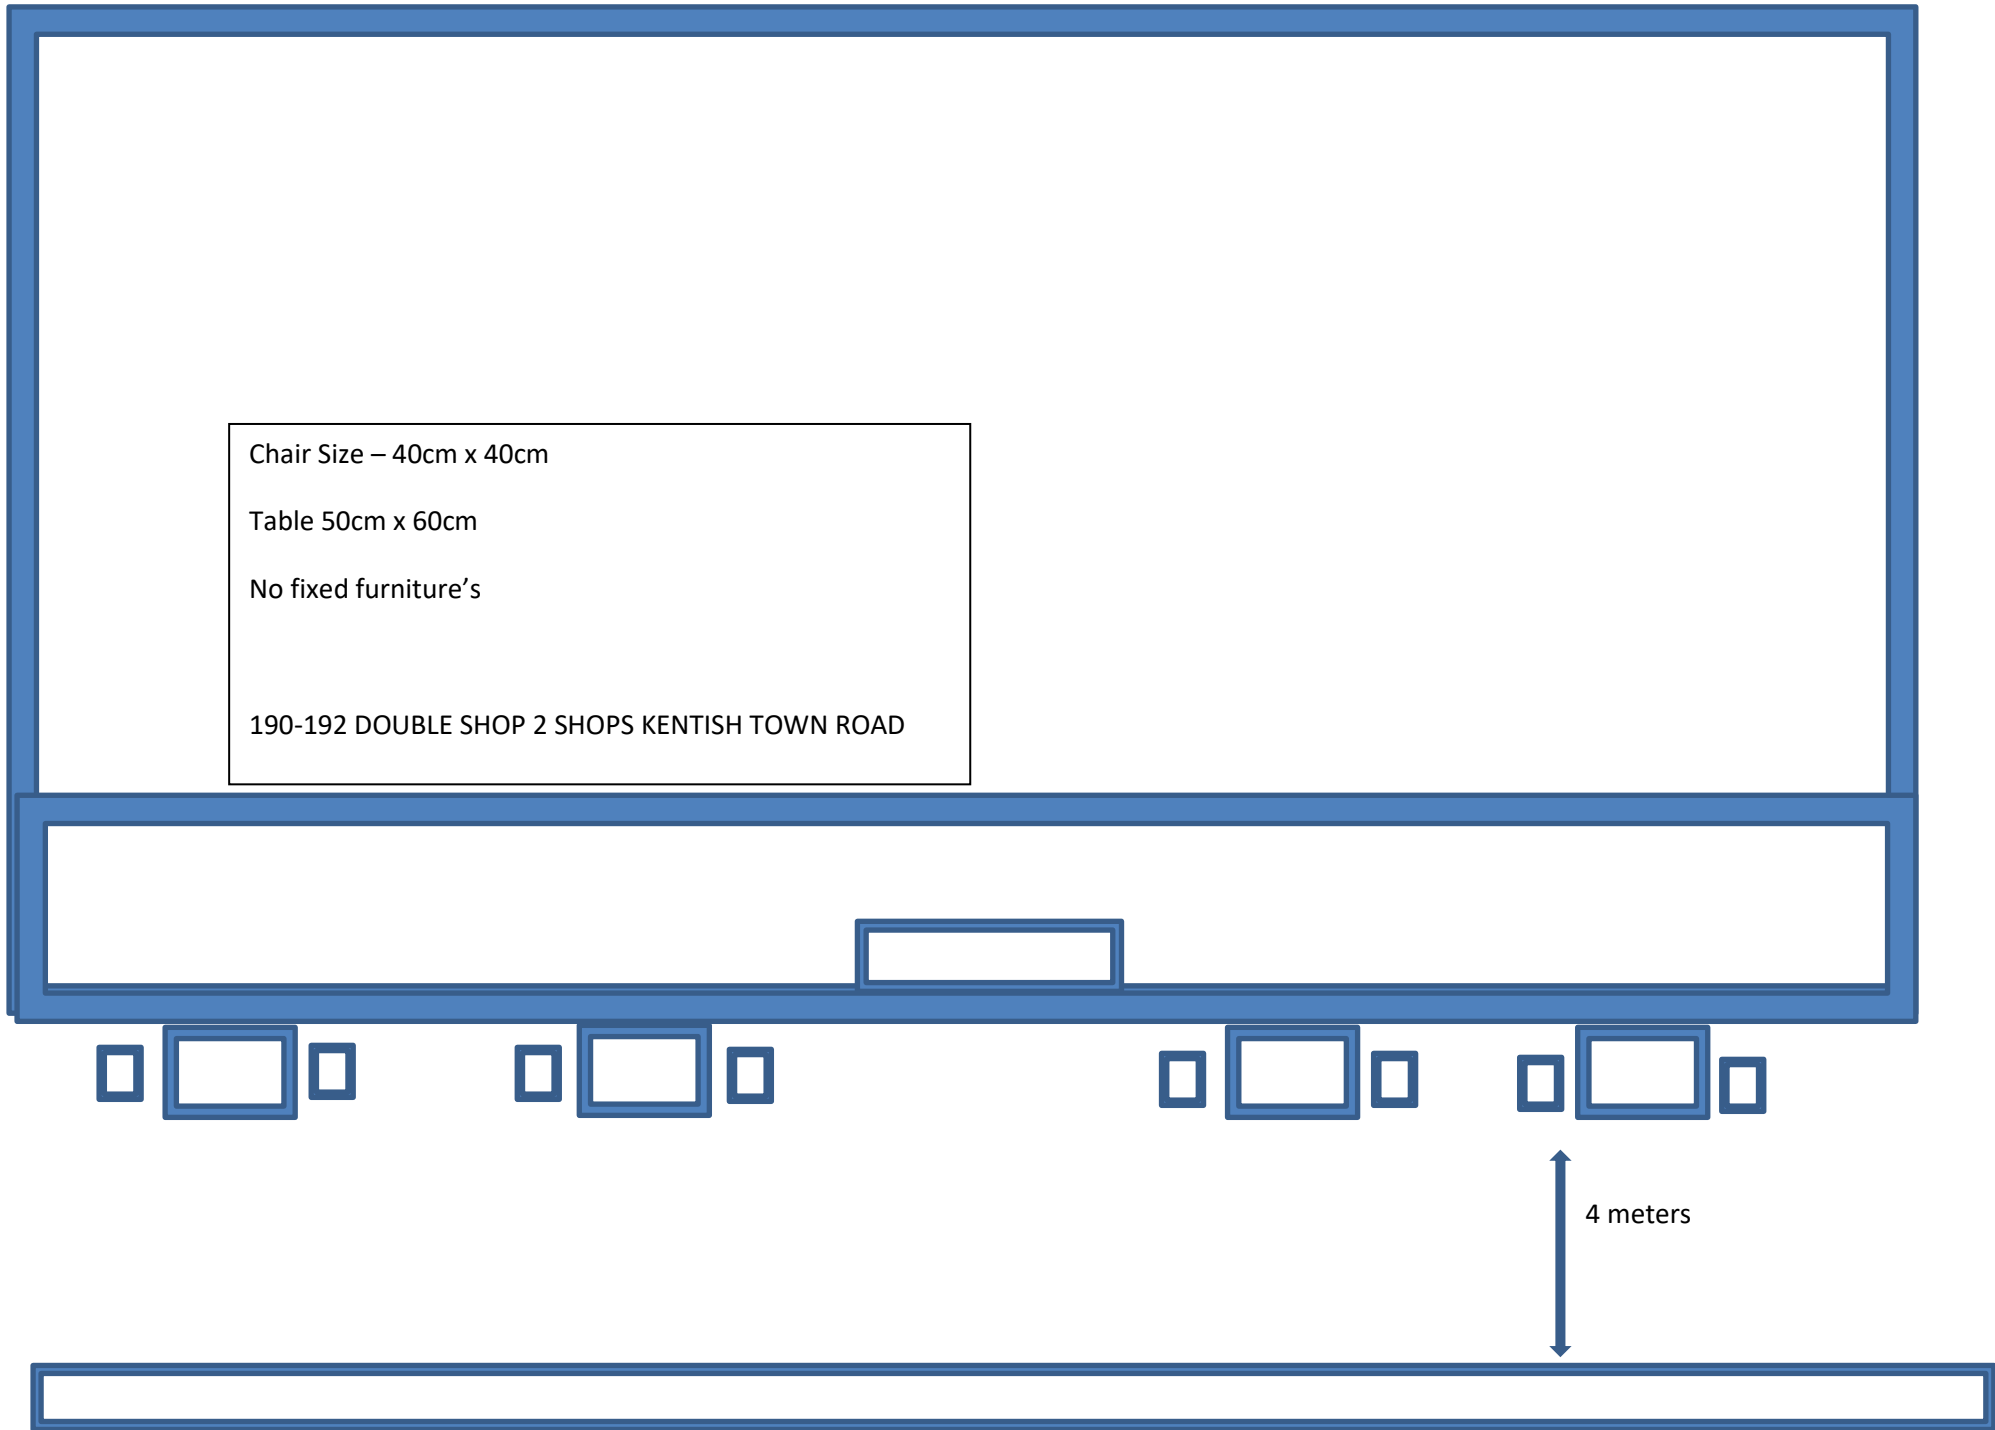

Chair Size – 40cm x 40cm
Table 50cm x 60cm
No fixed furnitures
186-188 kentish town road 1 shop

4 meters
from kerb

Chair Size – 40cm x 40cm
Table 50cm x 60cm
No fixed furniture's
190-192 DOUBLE SHOP 2 SHOPS KENTISH TOWN ROAD

4 meters