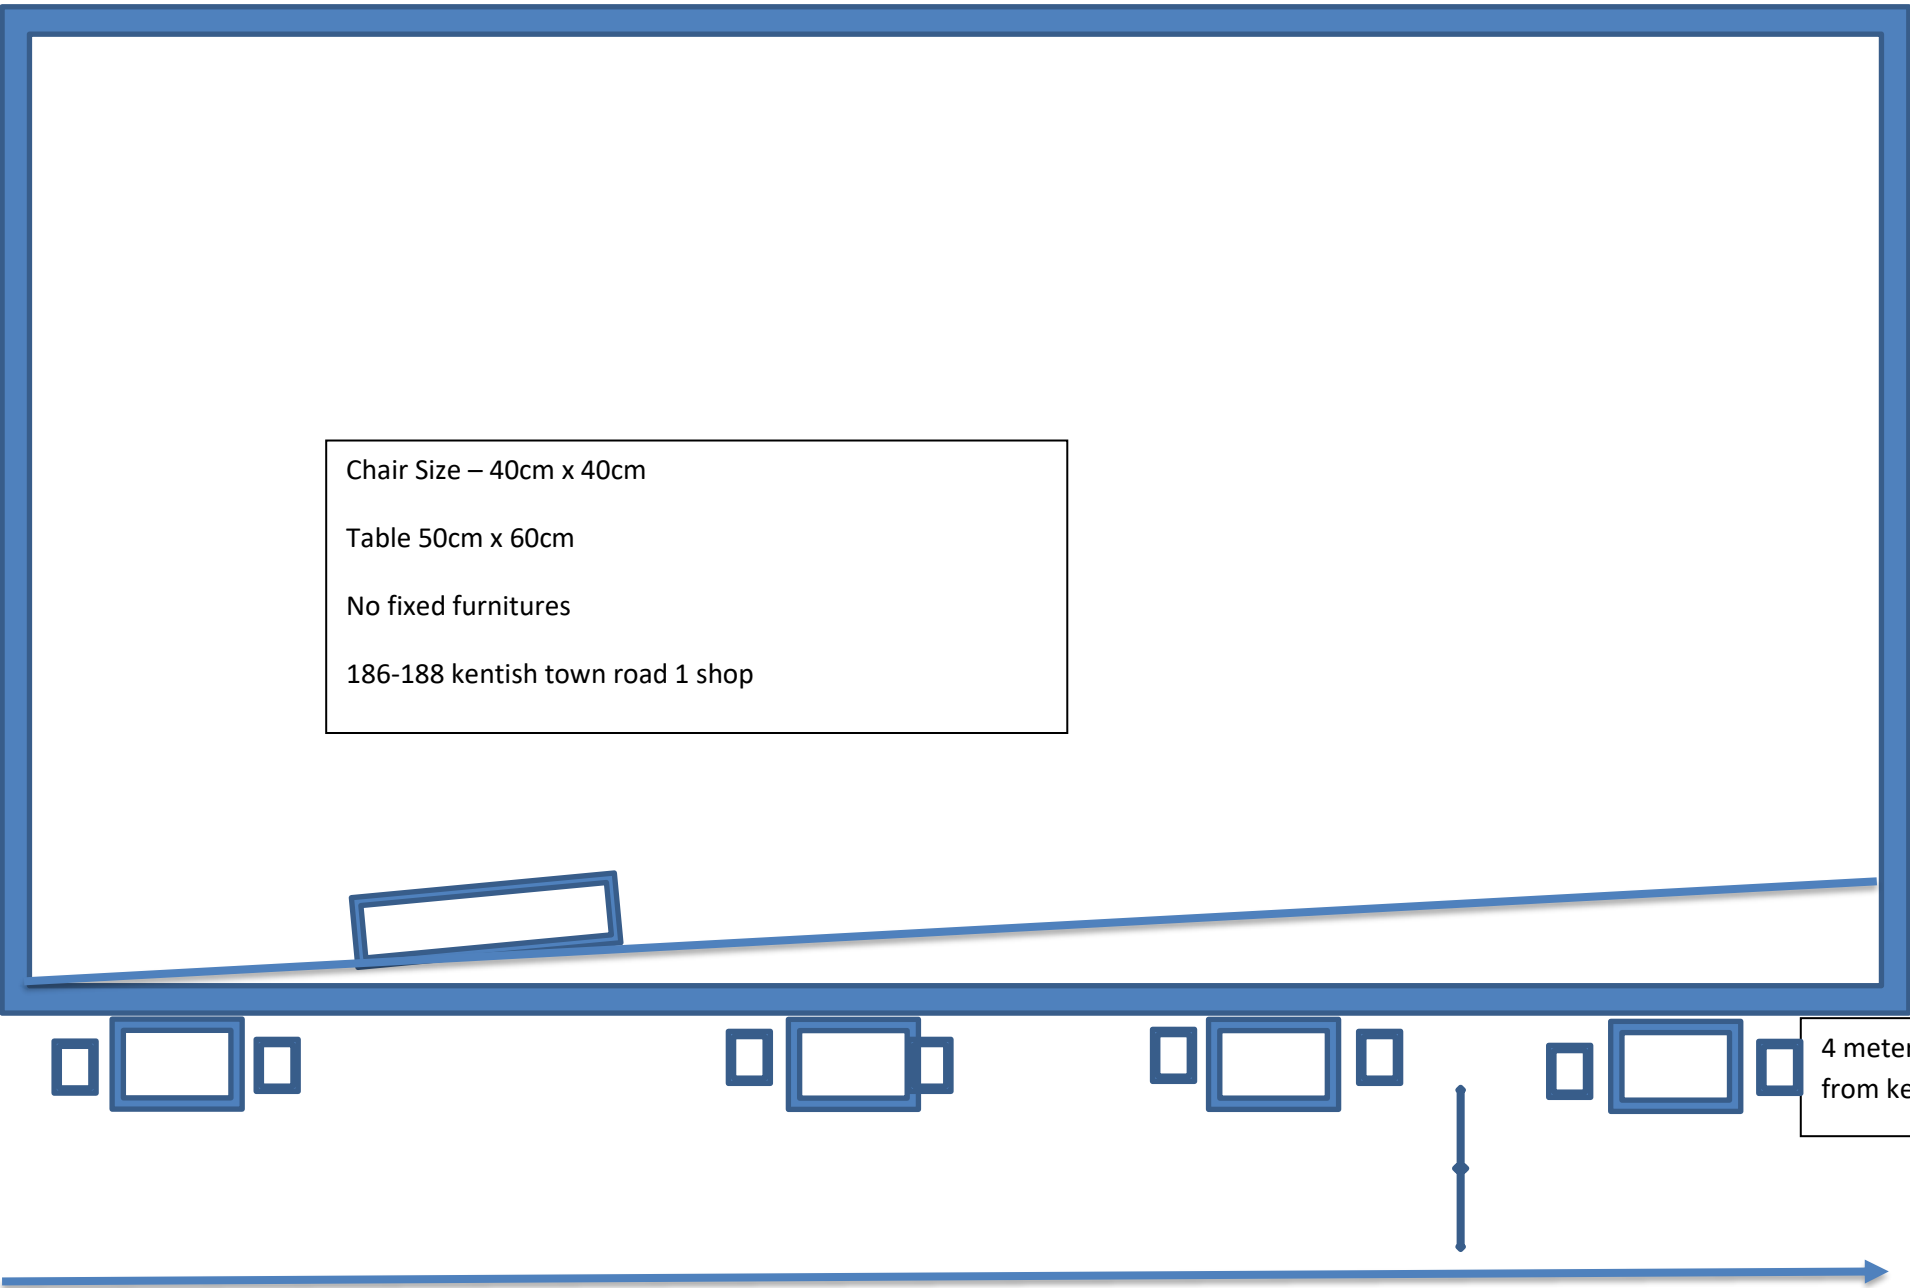

Chair Size – 40cm x 40cm
Table 50cm x 60cm
No fixed furnitures
186-188 kentish town road 1 shop

4 meters
from kerb

Chair Size – 40cm x 40cm
Table 50cm x 60cm
No fixed furniture's
190-192 DOUBLE SHOP 2 SHOPS KENTISH TOWN ROAD

4 meters