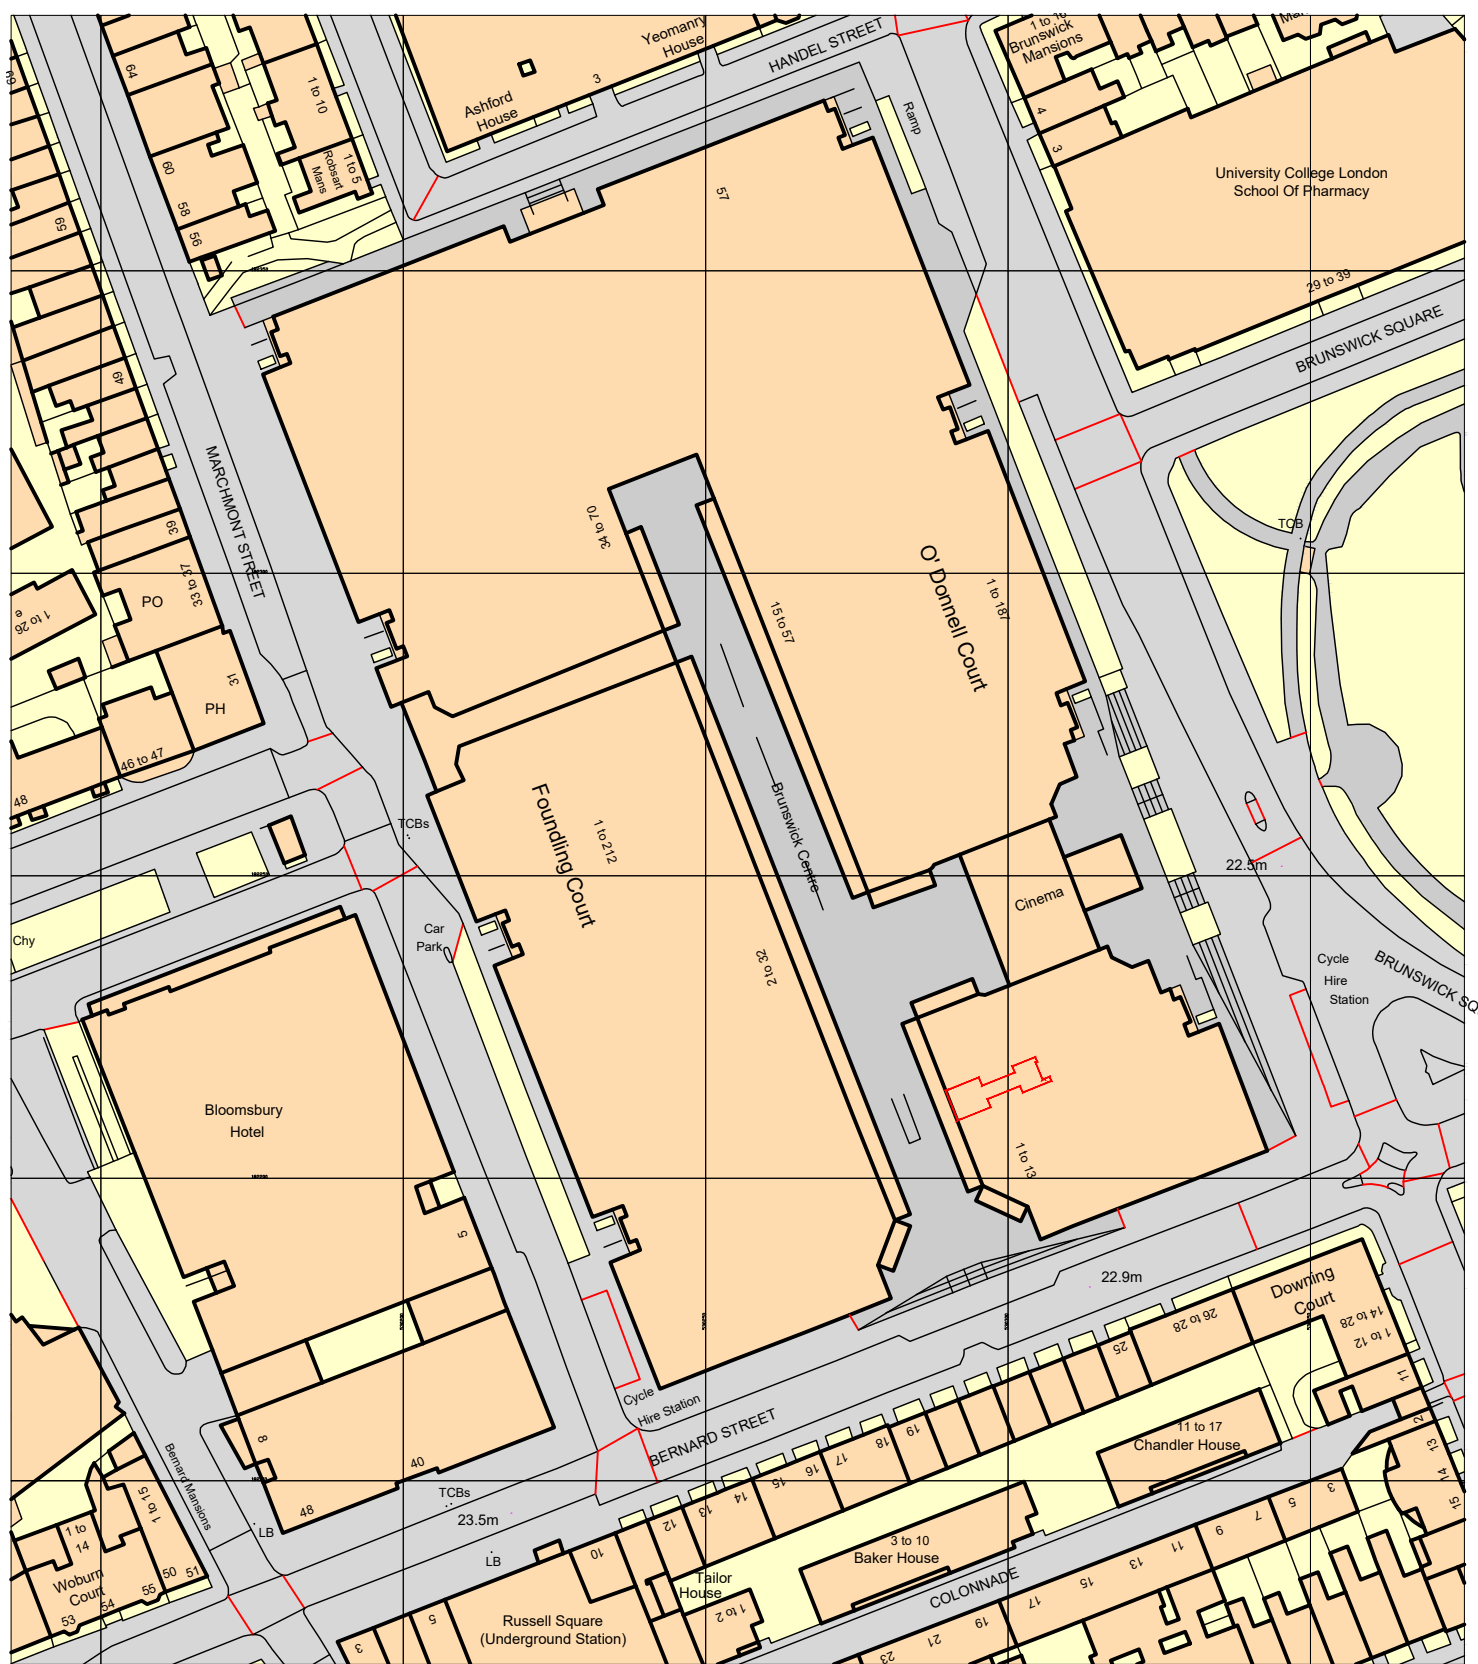

Block Plan 1:500

Ordnance Survey, (c) Crown Copyright 2021. All rights reserved. Licence number 100022432

Location Plan 1:1250

NOTES:
 CONTRACTORS MUST VERIFY ALL DIMENSIONS ON SITE BEFORE COMMENCEMENT OF ANY WORK OR PREPARING MANUFACTURING DRAWINGS
 DO NOT SCALE FROM THIS DRAWING
 ANY DISCREPANCIES ON THIS DRAWING ARE TO BE NOTIFIED TO THE ARCHITECT IMMEDIATELY
 HATTRELL DS ONE ARCHITECTS LLP COPYRIGHT

PROJECT
**Unit K1
 Brunswick Centre
 London**

DRAWING TITLE
**Location Plan &
 Block Plan**

SCALE DRAWN BY CHECKED DATE
 1:1250 @A3 IS/ST - Aug 21
 1:500 @A3

DRAWING No REVISION
2489/01/01 -

PLANNING