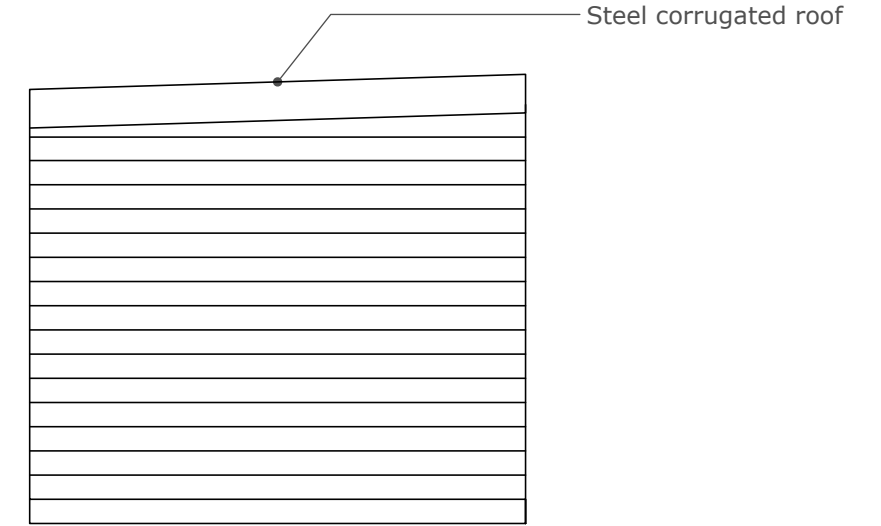

North Elevation

Aluminium sliding door, black

East Elevation

Steel corrugated roof

Douglas fir cladding, black

South Elevation

Fixed pane with single aluminium glazed door, black

West Elevation

2.97 m

2.87 m