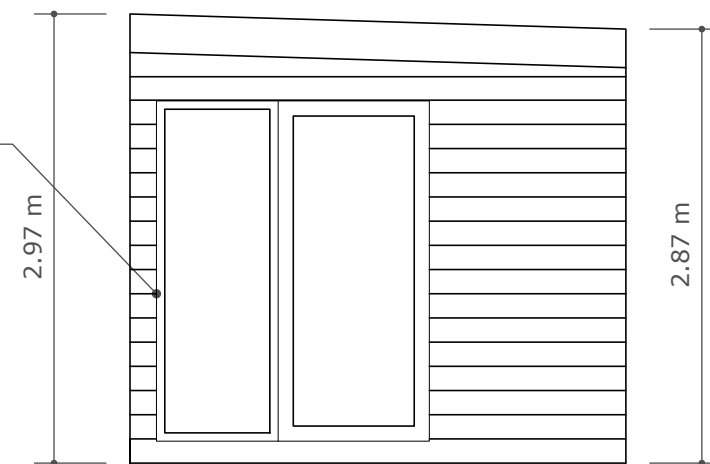

North Elevation

Aluminium sliding door, black

East Elevation

Steel corrugated roof

Douglas fir cladding, black

South Elevation

Fixed pane with single aluminium glazed door, black

West Elevation

2.97 m

2.87 m