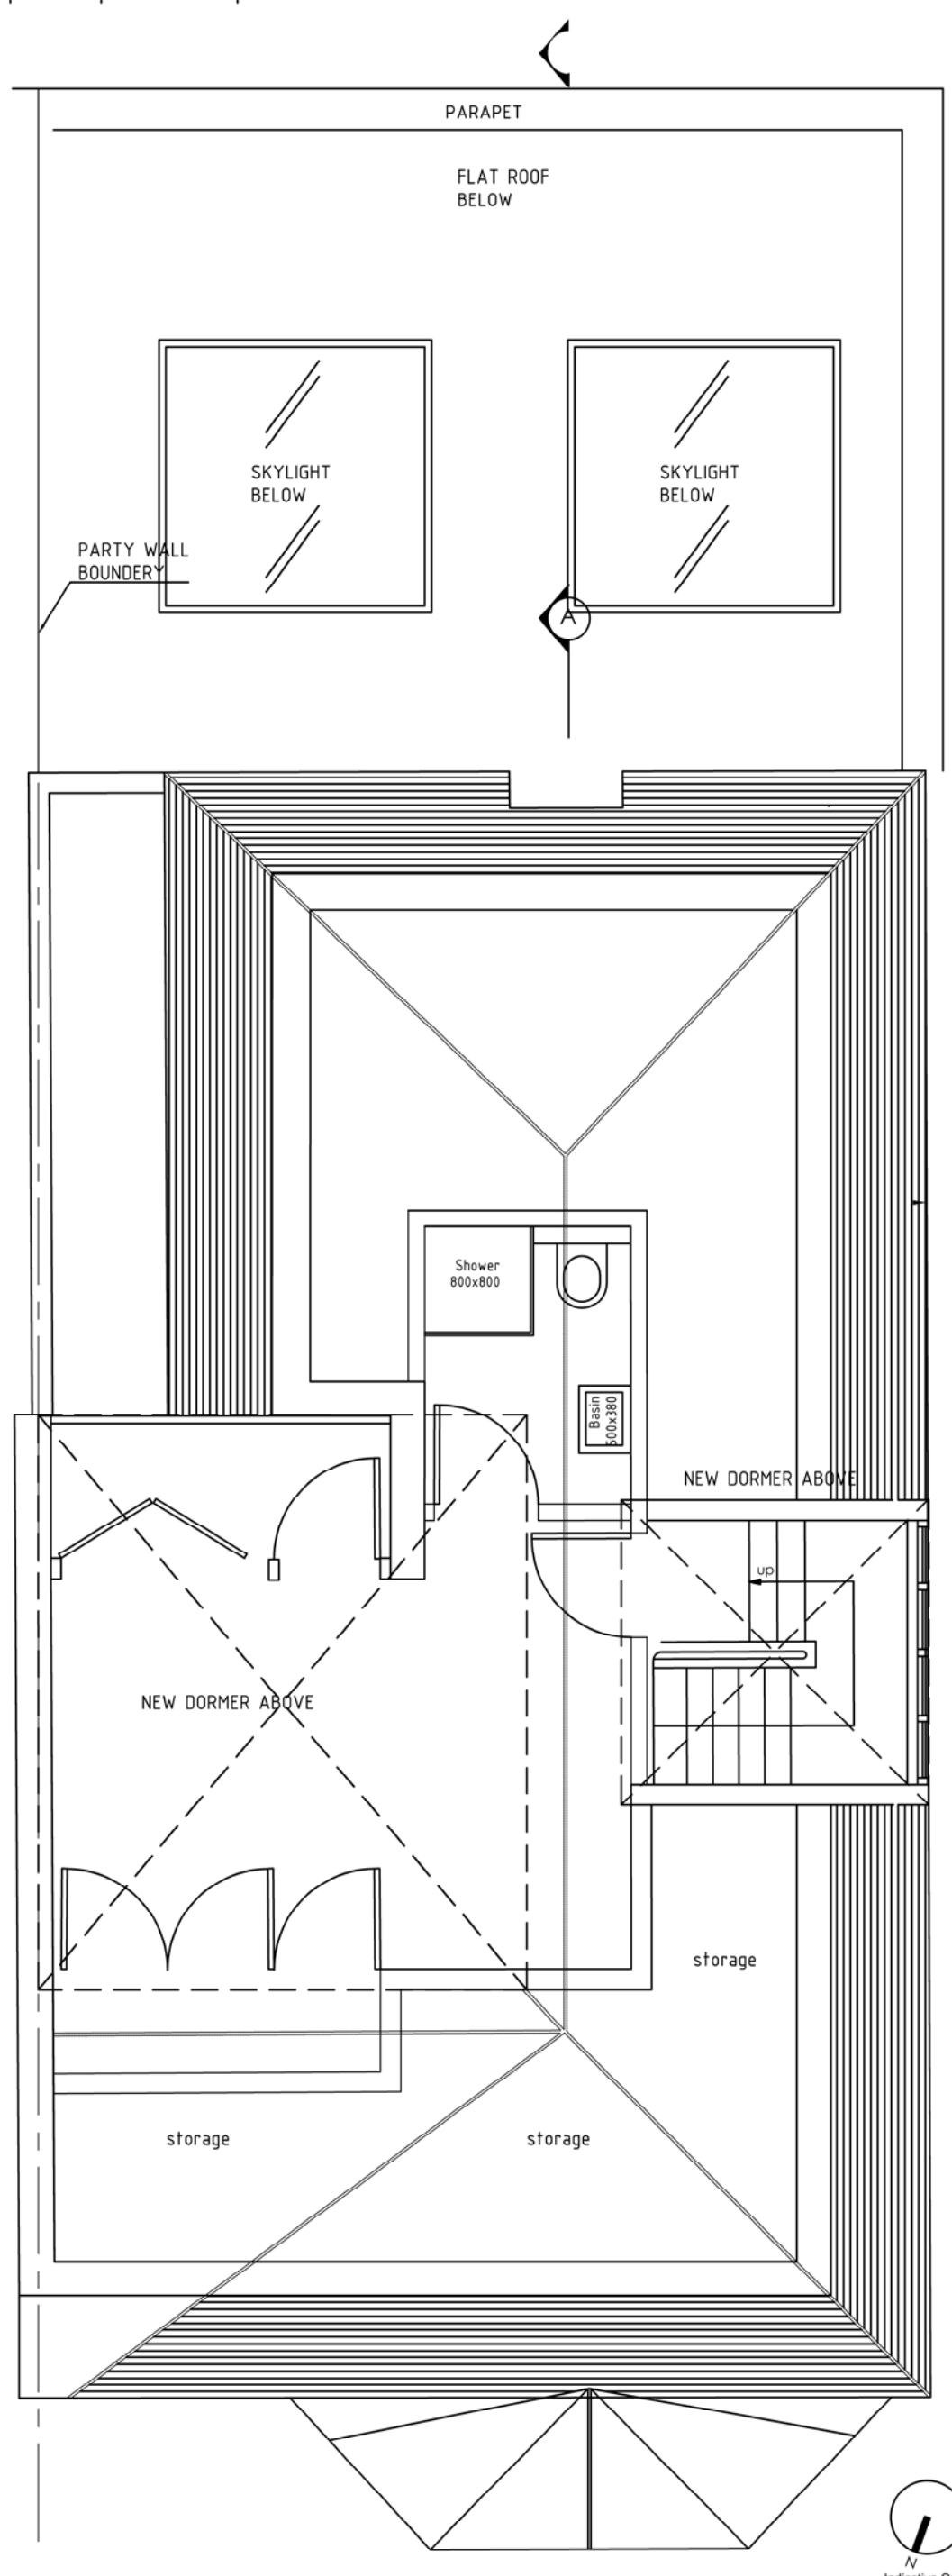

REV	DATE	BY	DESCRIPTION	CHK	CLIENT: CLIENT	PROJECT: 53 MINSTER ROAD, LONDON NW2 3SH	SCALE: 1:50	DESIGN/DRAWN: TN	CHECKED: CH	DATE: 15.09.2021	P-U-R-A Ltd 7 Torriano Mews NWS 2RZ - LONDON info.uk@p-u-r-a.com www.p-u-r-a.com +44-(0)2072 849 763
REV	DATE	BY	DESCRIPTION	CHK	P-U-R-A. LTD	DRAWING TITLE: TOP FLOOR AS PROPOSED	FORMAT: A3	PROJECT No: 0745	DRAWING No: P202	REV: C	
DRAWING STATUS: INFORMATION